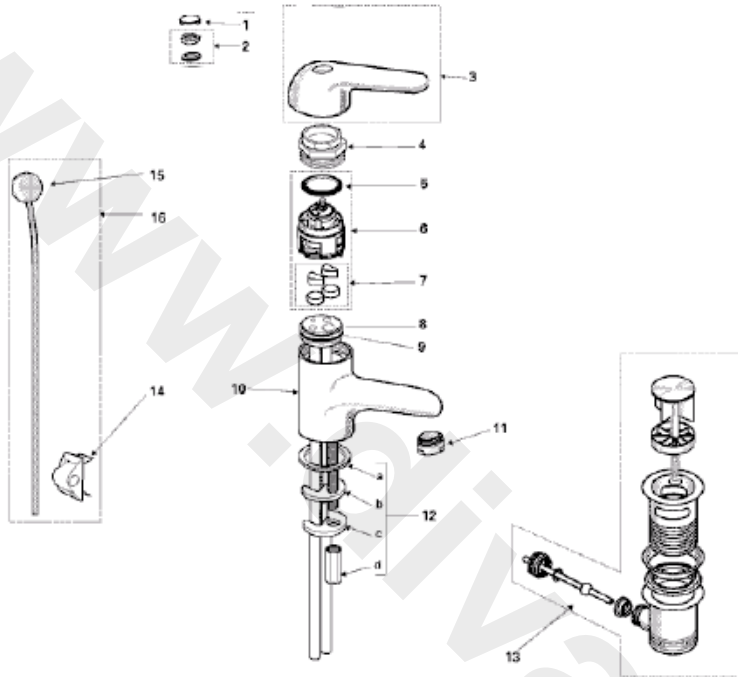

<p>

Ref.	Description	Part No.
1	Hot/cold index for metal handle	A963166LJ
2	Handle fixing nut/washer	A962981NU
3	Handle	A916550--
4	Cartridge retaining nut	A906068AT
5	O-ring	A962715NU
6	Multiport cartridge complete	A951970NU11
6a	Crescent shaped temperature limit stop	A962984NU
7	Cartridge seals	-
8	Tailpipes	-
9	O-ring	-
10	Body	-
11	Flow straightener complete	A961625--
12	Fixing set	A951524NU
13	Pop-up waste complete	E950612--
14	Pop-up rod fixing clip	A963404NU
15	Knob for pop-up rod	A909938AA11
16	Vertical pop-up rod complete	A962868--