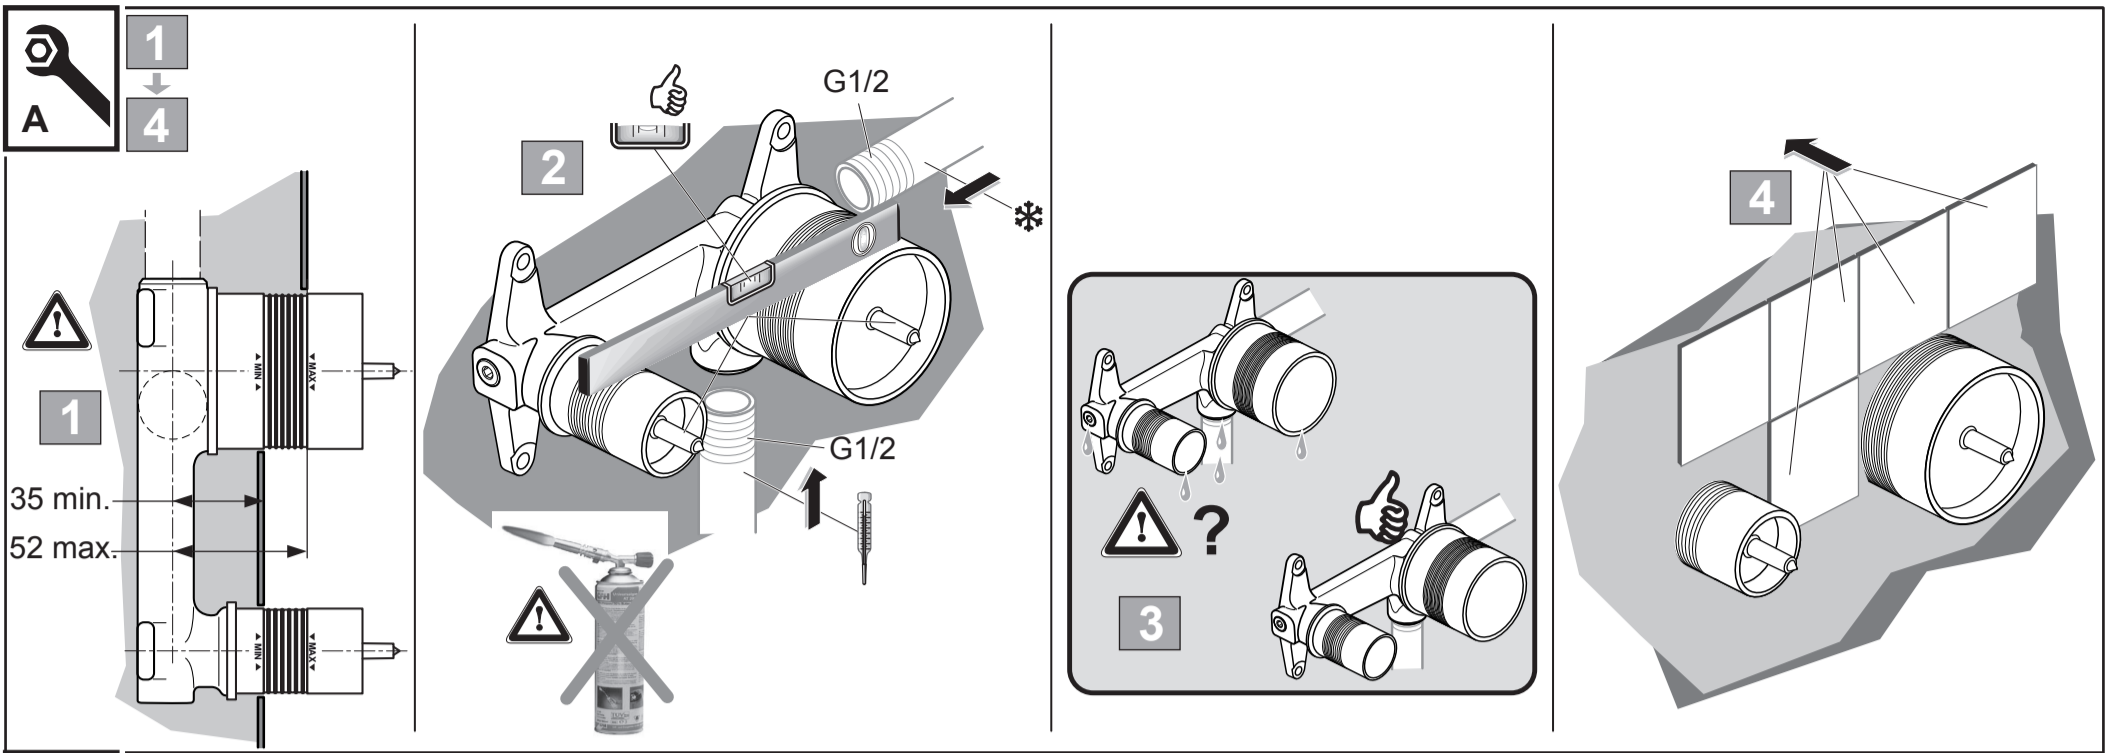

*Armitage
Shanks*

EDIT R
A 1351 ..

0519 / A 868 536
(+ A 865 612)
Made in Germany

Ideal Standard International NV
 Corporate Village - Gent Building
 Da Vincilaan 2
 1935 Zaventem
 Belgium

www.idealstandardinternational.com