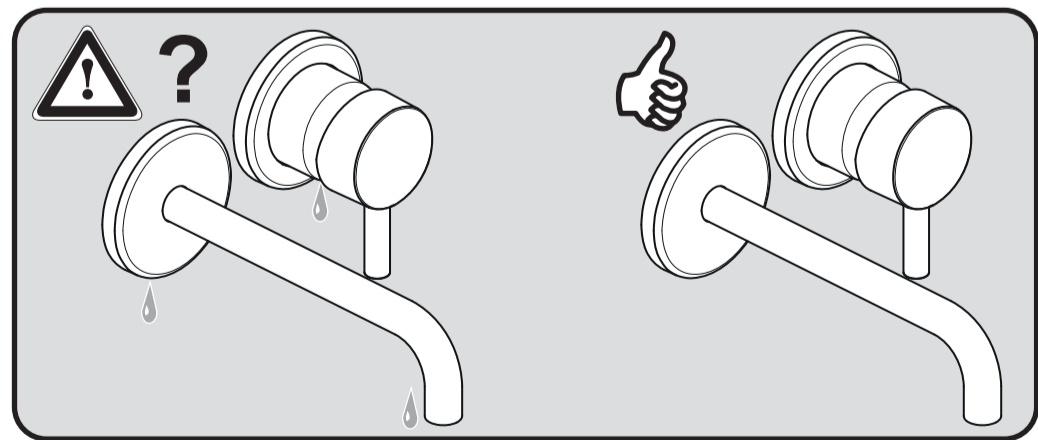

*Armitage
Shanks*

EDIT R
A 1351 ..

0519 / A 868 536
(+ A 865 612)
Made in Germany

Ideal Standard International NV
 Corporate Village - Gent Building
 Da Vincilaan 2
 1935 Zaventem
 Belgium

www.idealstandardinternational.com