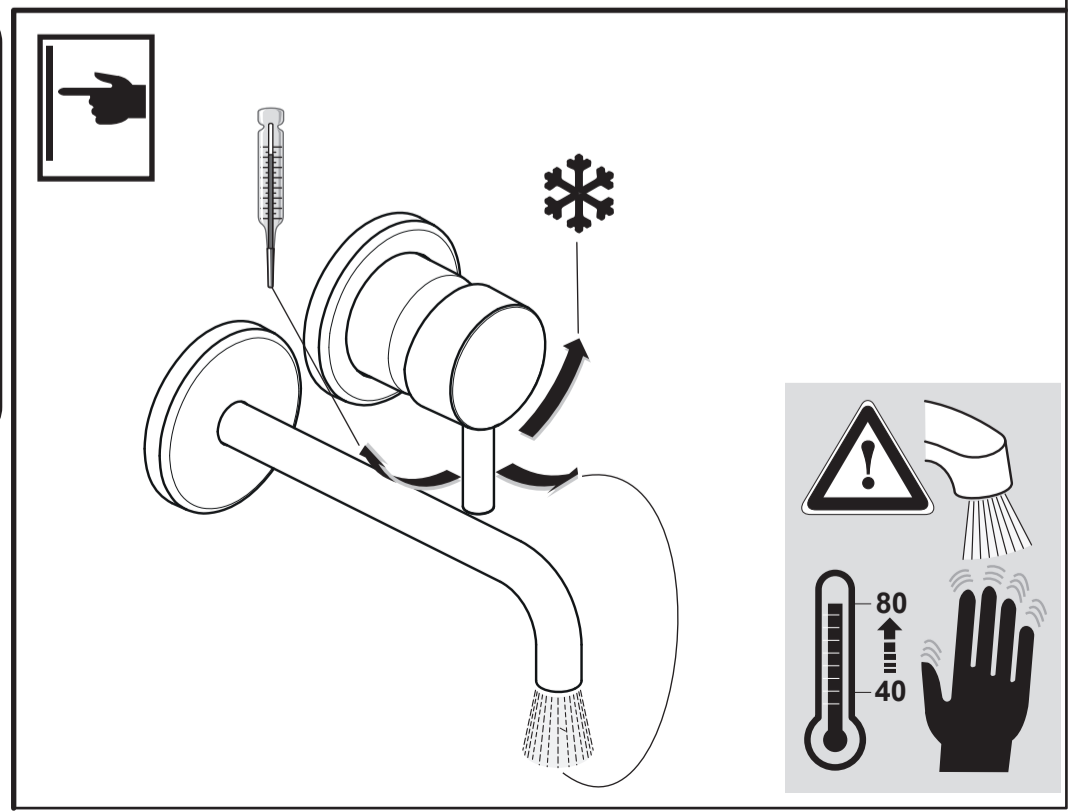

*Armitage
Shanks*

EDIT R
A 1351 ..

0519 / A 868 536
(+ A 865 612)
Made in Germany

Ideal Standard International NV
 Corporate Village - Gent Building
 Da Vincilaan 2
 1935 Zaventem
 Belgium

www.idealstandardinternational.com