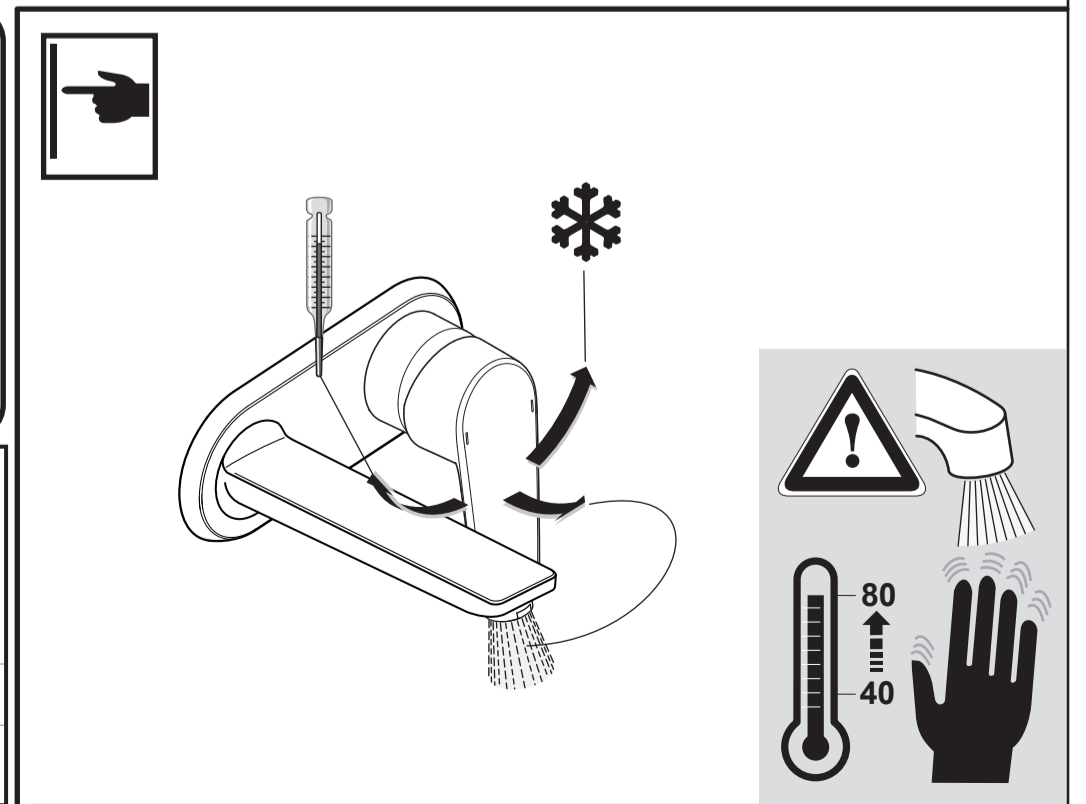

*Armitage
Shanks*

EDIT L
A 1350 ..

0519 / A 868 535
(+ A 865 612)
Made in Germany

Ideal Standard International NV
 Corporate Village - Gent Building
 Da Vincilaan 2
 1935 Zaventem
 Belgium

www.idealstandardinternational.com