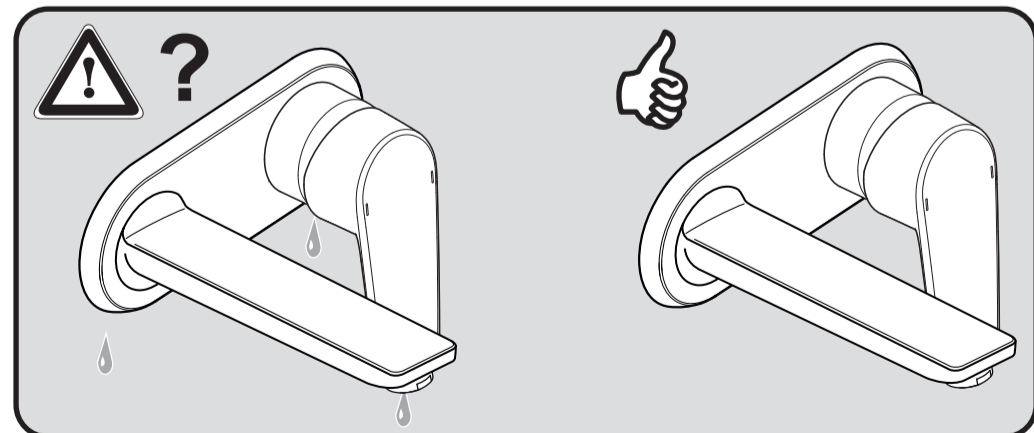

*Armitage
Shanks*

EDIT L
A 1350 ..

0519 / A 868 535
(+ A 865 612)
Made in Germany

Ideal Standard International NV
 Corporate Village - Gent Building
 Da Vincilaan 2
 1935 Zaventem
 Belgium

www.idealstandardinternational.com