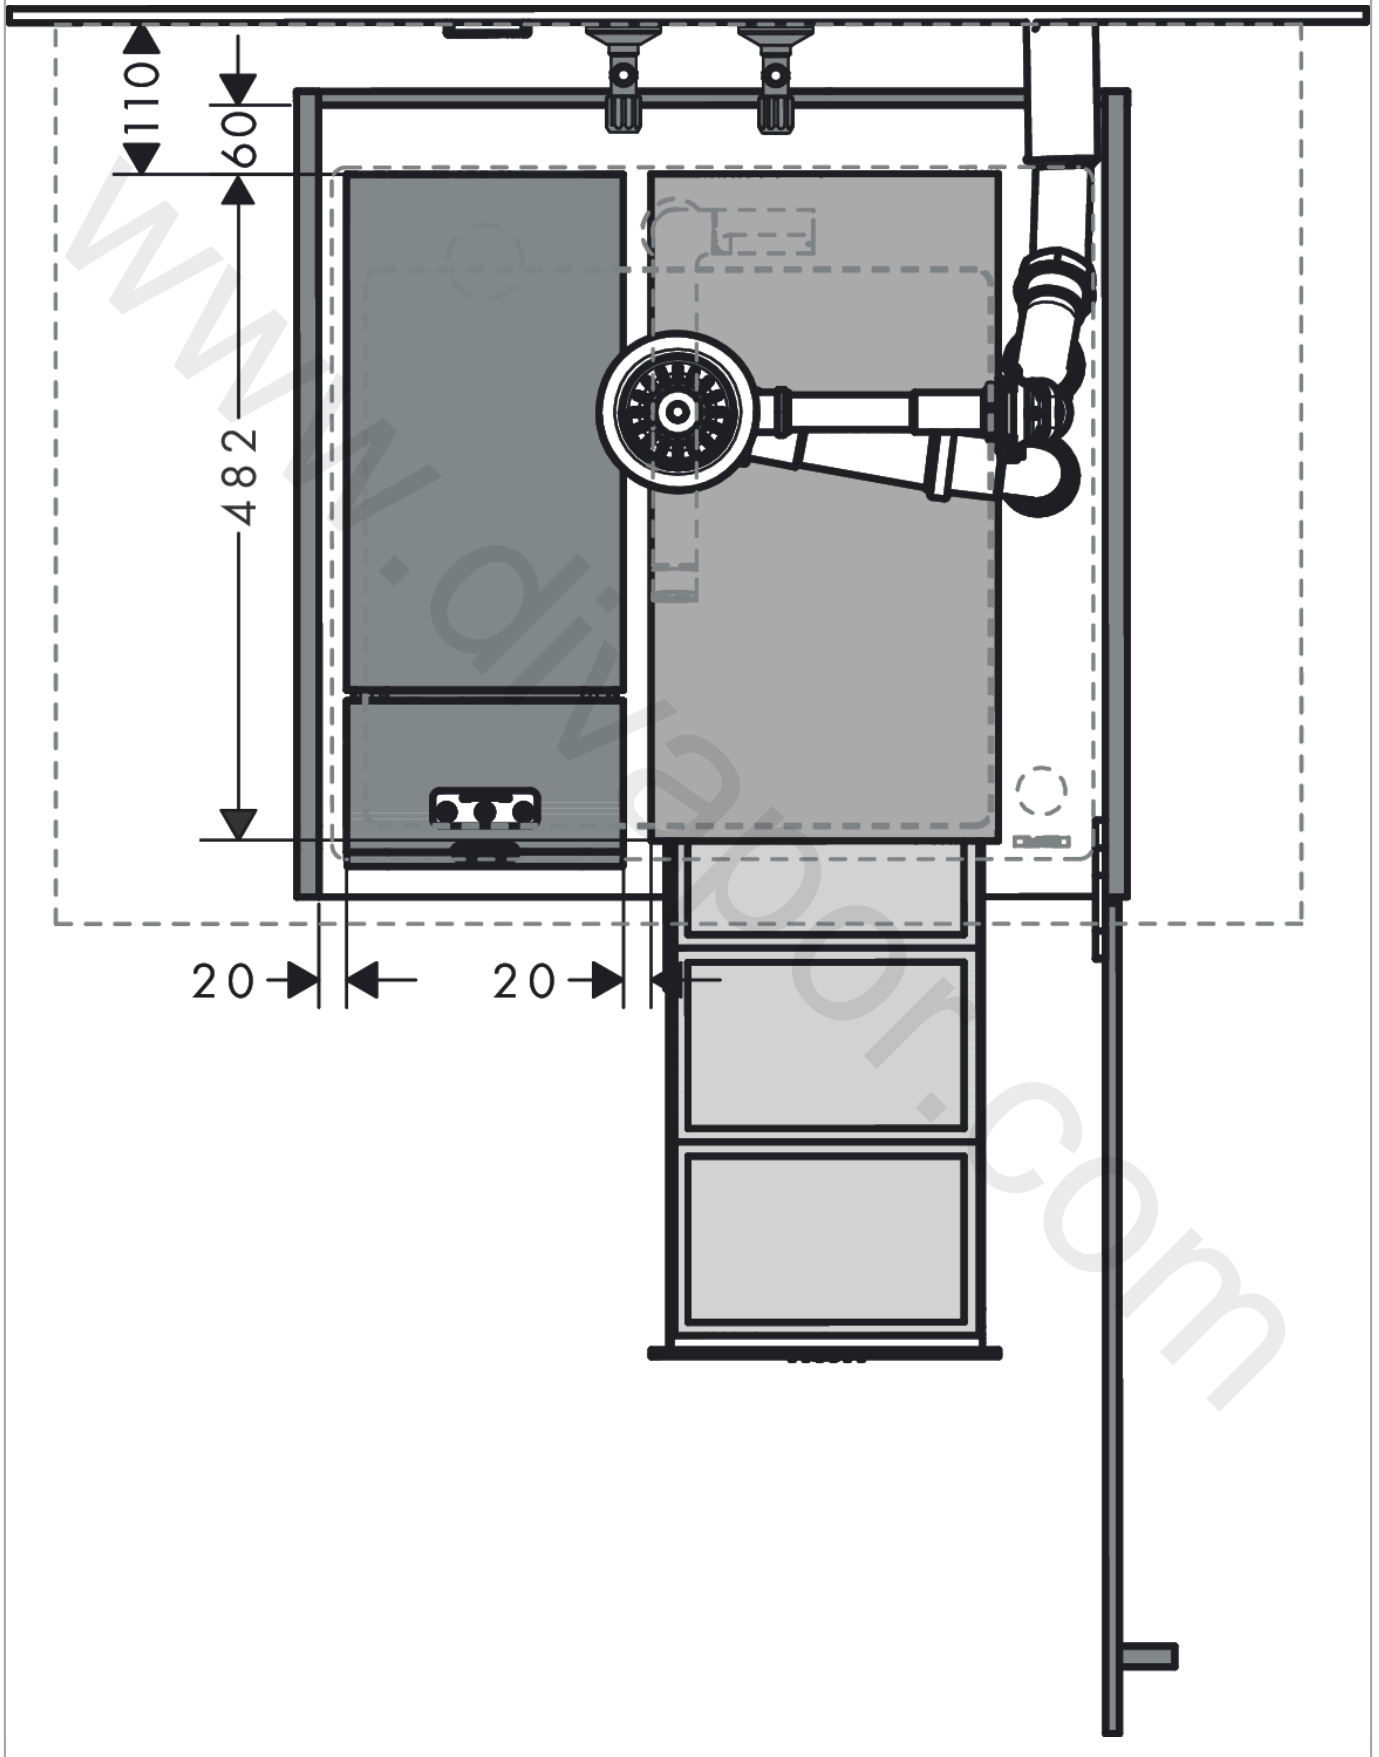

Aqittura M91
Single lever kitchen mixer 240, 1jet for SodaSystem
Finish: **Stainless Steel Finish** Article Number: **76834800**

Installation examples