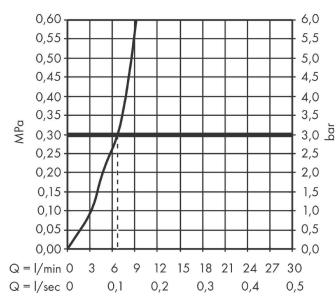

Aqittura M91

Single lever kitchen mixer 240, 1jet for SodaSystem

Finish: **Stainless Steel Finish** Article Number: **76834800**

Description

product features

- ComfortZone 240
- I-spout
- swivel range adjustable in 3 steps 60°, 110° or 150°
- laminar spray
- maximum flow rate at 3 bar: 6,5 l/min
- ceramic cartridge
- connection type: G 3/8 connections
- suitable for continuous flow water heaters
- tap hole with Ø 35 mm required
- separate water supply for filtered and unfiltered water
- cooled, filtered drinking water in still, medium and sparkling via selection button on the spout

Technology

Product image

Scale drawing

Flowchart