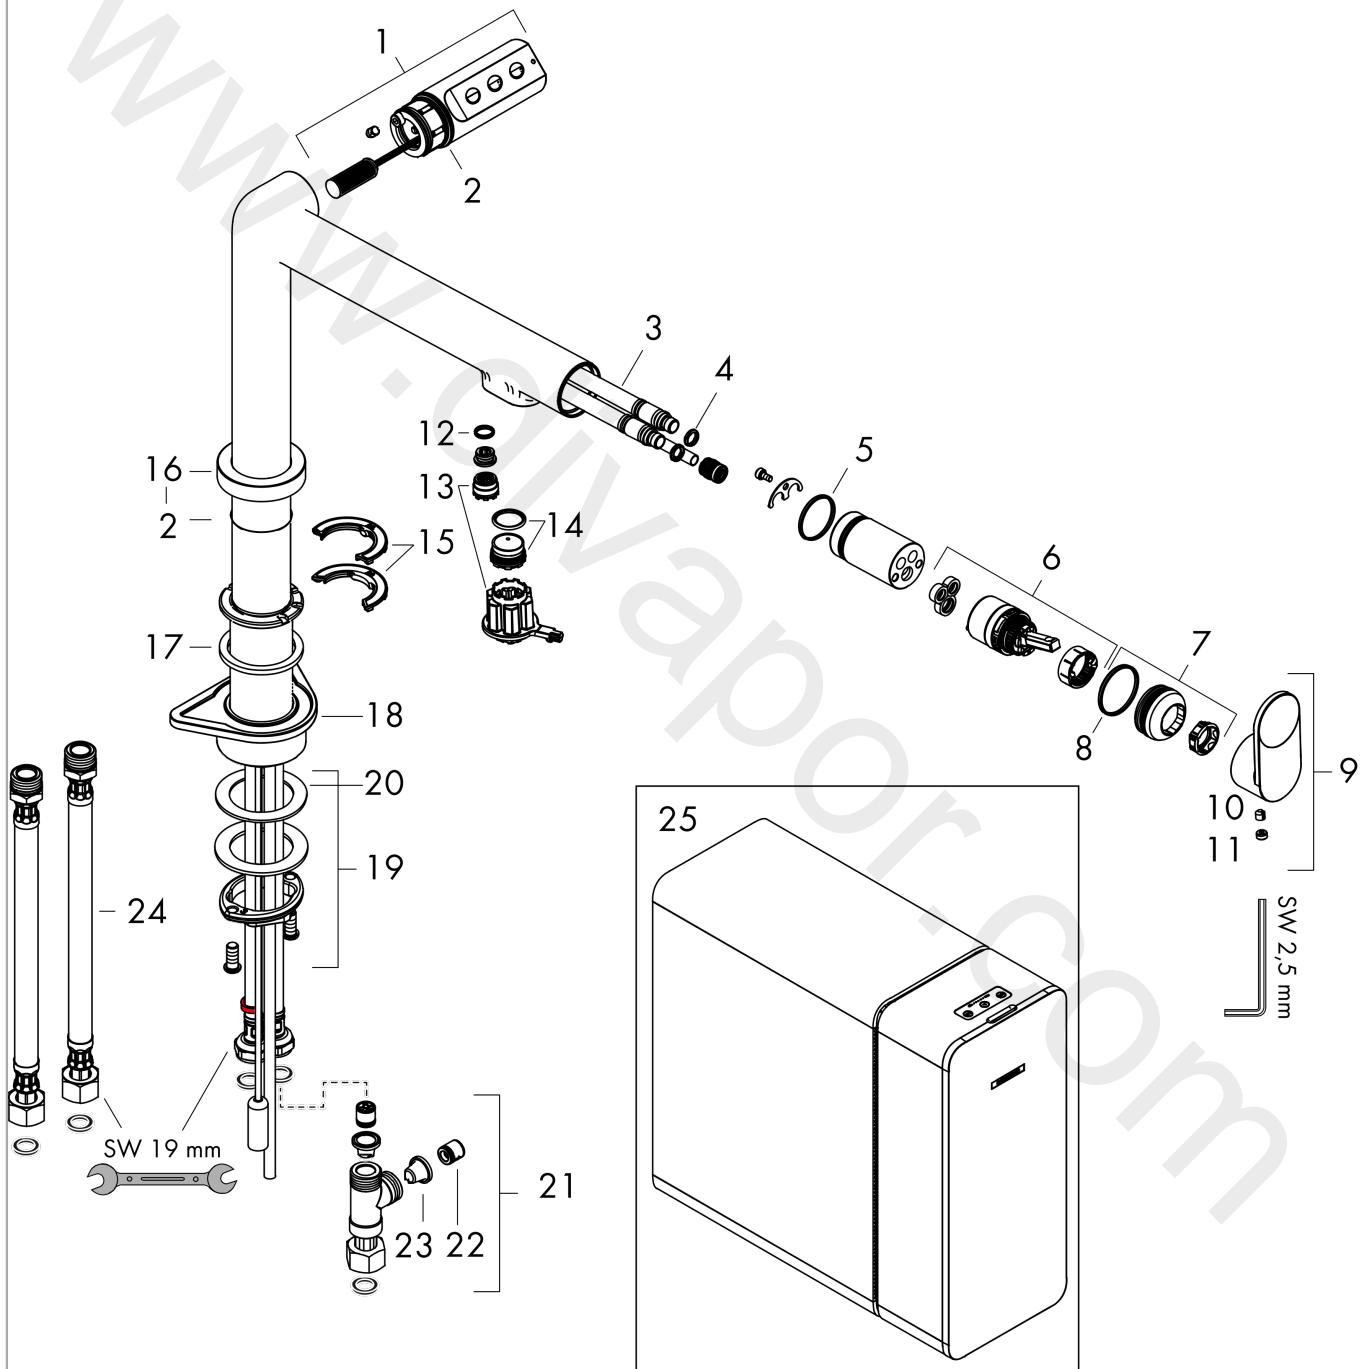

### Scale drawing

### Flowchart

**Aqittura M91**  
**Single lever kitchen mixer 240, 1jet for SodaSystem**  
 Finish: **Stainless Steel Finish** Article Number: **76834800**

Installation examples

**Aqittura M91**  
**Single lever kitchen mixer 240, 1jet for SodaSystem**  
 Finish: **Stainless Steel Finish** Article Number: **76834800**

**Exploded Drawing**

Year of production: >07/22

**Aqittura M91****Single lever kitchen mixer 240, 1jet for SodaSystem**Finish: **Stainless Steel Finish** Article Number: **76834800****Spare part list**

Year of production: &gt;07/22

Pos.	Description	Article Number	Price	PU
1	handle	94706800	£ 1.250,00	1
2	O-ring 25x1,5	98146000	£ 3,30	1
3	connection hose 900 mm M8x0,75 G3/8	93746000	£ 43,00	1
4	O-ring 6,6x1,6	93019000	£ 3,30	1
5	O-ring 23x1,5	92287000	£ 3,30	1
6	cartridge, assy	93183000	£ 137,00	1
7	nut	94703800	£ 76,00	1
8	O-ring 26x1,5	98390000	£ 3,30	1
9	handle	94700800	£ 64,00	1
10	hollow set screw M5x5	98446000	£ 3,30	1
11	screw cover	93735610	£ 9,00	1
12	O-ring 8x1,5	98423000	£ 3,30	1
13	aerator laminar	94699000	£ 25,00	1
14	aerator laminar M18x1 (7 l/min)	96911000	£ 43,00	1
15	set of locating rings (60° / 110°)	94705000	£ 13,30	1
16	escutcheon	94704800	£ 76,00	1
17	flat seal	98075000	£ 9,00	1
18	support	97523000	£ 6,10	1
19	fixing set (Ø 34)	95049000	£ 16,10	1
20	lever collar	97548000	£ 3,30	1
21	T-piece	94707000	£ 137,00	1
22	non return valve DW 10	96456000	£ 9,00	1
23	filter	98516000	£ 6,10	1
24	connection hose 700 mm G3/8 x G3/8	95896000	£ 64,00	1
25	SodaBase	76835000	-	1