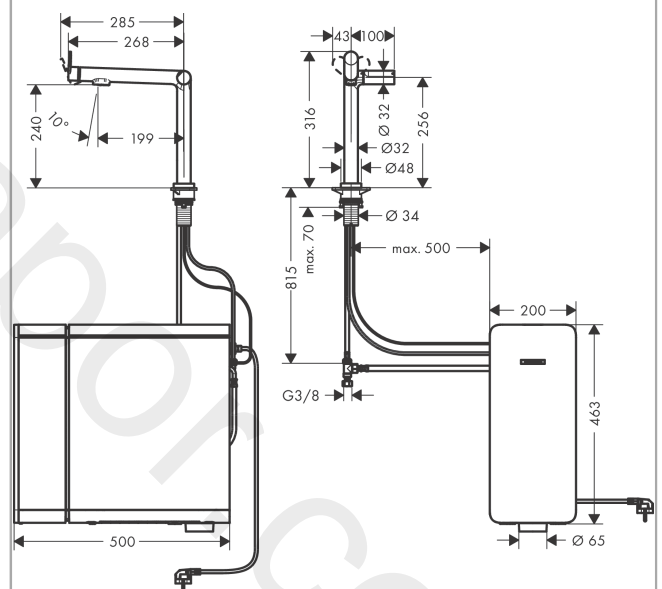

## Aqittura M91

Single lever kitchen mixer 240, 1jet for SodaSystem

Finish: **Stainless Steel Finish** Article Number: **76834800**

#### product features

- ComfortZone 240
- I-spout
- swivel range adjustable in 3 steps 60°, 110° or 150°
- laminar spray
- maximum flow rate at 3 bar: 6,5 l/min
- ceramic cartridge
- connection type: G 3/8 connections
- suitable for continuous flow water heaters
- tap hole with Ø 35 mm required
- separate water supply for filtered and unfiltered water
- cooled, filtered drinking water in still, medium and sparkling via selection button on the spout

### Scale drawing

Pos.	Description	Article Number	Price	PU
1	handle	94706800	£ 1.250,00	1
2	O-ring 25x1,5	98146000	£ 3,30	1
3	connection hose 900 mm M8x0,75 G3/8	93746000	£ 43,00	1
4	O-ring 6,6x1,6	93019000	£ 3,30	1
5	O-ring 23x1,5	92287000	£ 3,30	1
6	cartridge, assy	93183000	£ 137,00	1
7	nut	94703800	£ 76,00	1
8	O-ring 26x1,5	98390000	£ 3,30	1
9	handle	94700800	£ 64,00	1
10	hollow set screw M5x5	98446000	£ 3,30	1
11	screw cover	93735610	£ 9,00	1
12	O-ring 8x1,5	98423000	£ 3,30	1
13	aerator laminar	94699000	£ 25,00	1
14	aerator laminar M18x1 (7 l/min)	96911000	£ 43,00	1
15	set of locating rings (60° / 110°)	94705000	£ 13,30	1
16	escutcheon	94704800	£ 76,00	1
17	flat seal	98075000	£ 9,00	1
18	support	97523000	£ 6,10	1
19	fixing set (Ø 34)	95049000	£ 16,10	1
20	lever collar	97548000	£ 3,30	1
21	T-piece	94707000	£ 137,00	1
22	non return valve DW 10	96456000	£ 9,00	1
23	filter	98516000	£ 6,10	1
24	connection hose 700 mm G3/8 x G3/8	95896000	£ 64,00	1
25	SodaBase	76835000	-	1