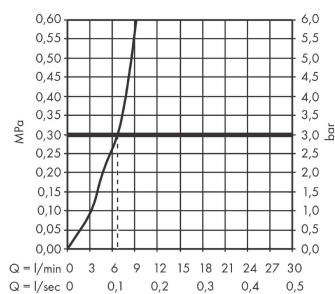

Aqittura M91
Single lever kitchen mixer 240, 1jet for SodaSystem
Finish: **Matt Black** Article Number: **76834670**

Description

product features

- ComfortZone 240
- I-spout
- swivel range adjustable in 3 steps 60°, 110° or 150°
- laminar spray
- maximum flow rate at 3 bar: 6,5 l/min
- ceramic cartridge
- connection type: G 3/8 connections
- suitable for continuous flow water heaters
- tap hole with Ø 35 mm required
- separate water supply for filtered and unfiltered water
- cooled, filtered drinking water in still, medium and sparkling via selection button on the spout

Technology

Product image

Scale drawing

Flowchart