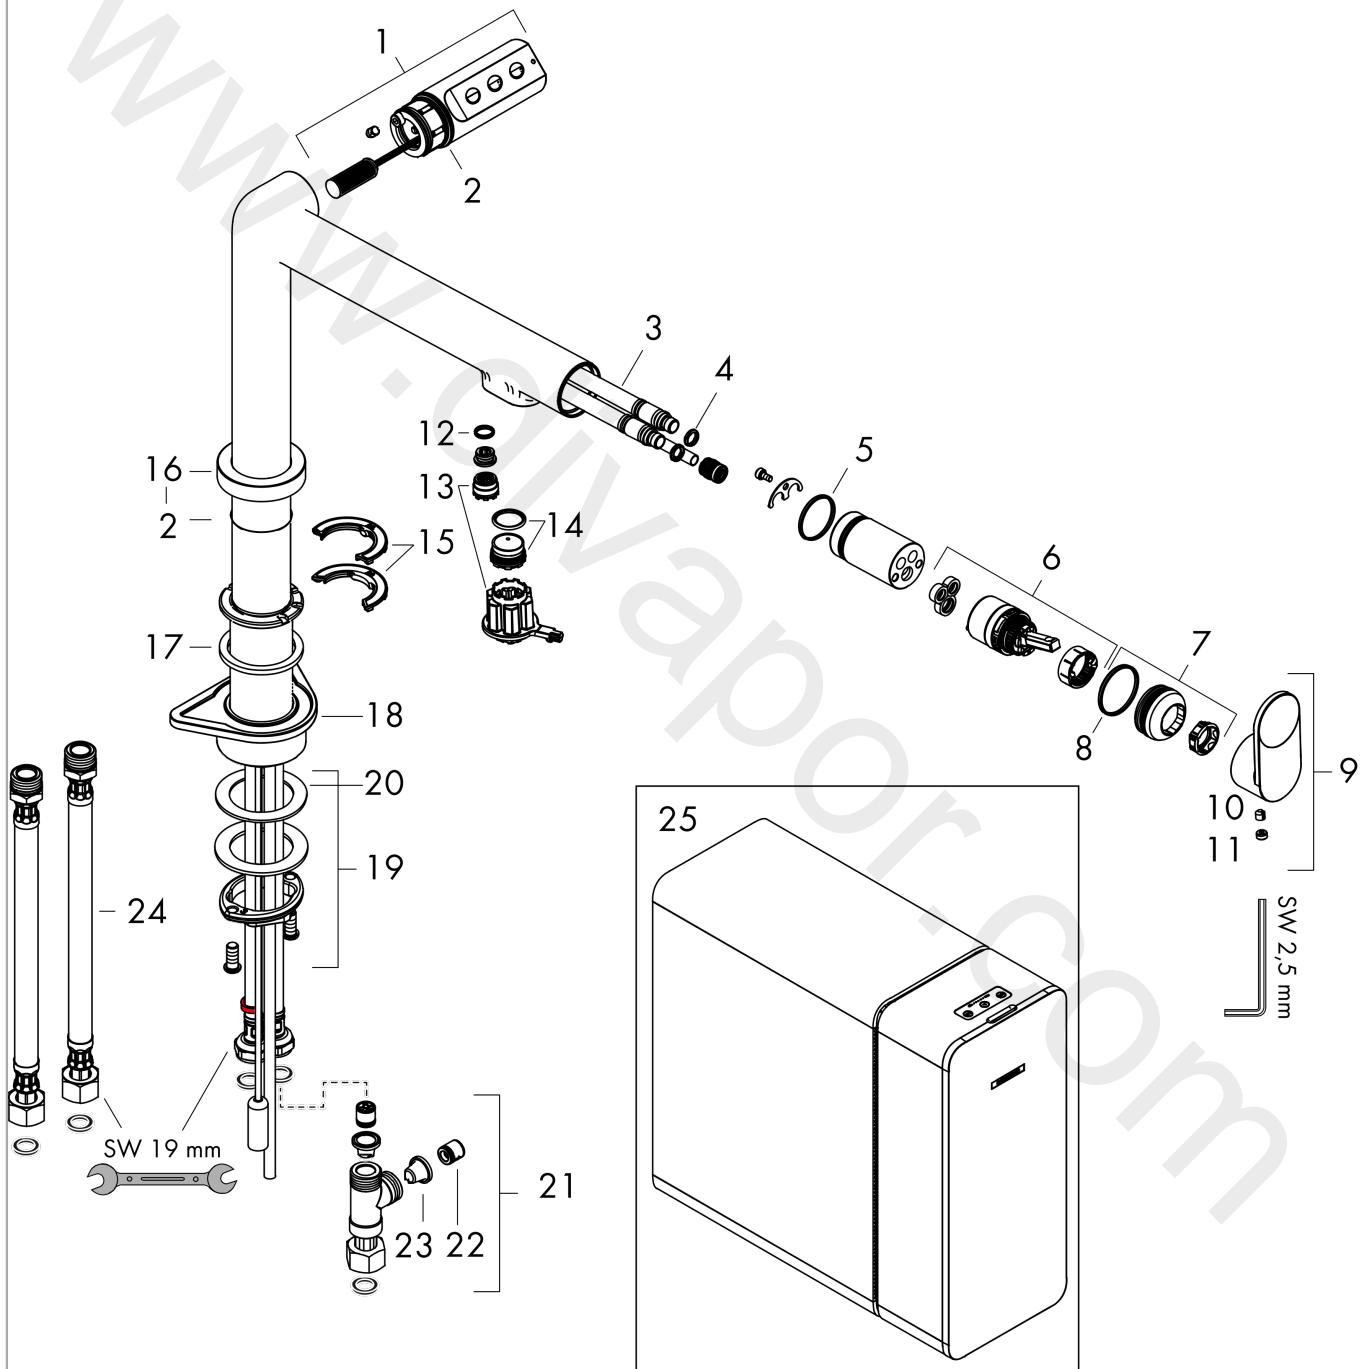

Aqittura M91
Single lever kitchen mixer 240, 1jet for SodaSystem
 Finish: **Matt Black** Article Number: **76834670**

Description

product features

- ComfortZone 240
- I-spout
- swivel range adjustable in 3 steps 60°, 110° or 150°
- laminar spray
- maximum flow rate at 3 bar: 6,5 l/min
- ceramic cartridge
- connection type: G 3/8 connections
- suitable for continuous flow water heaters
- tap hole with Ø 35 mm required
- separate water supply for filtered and unfiltered water
- cooled, filtered drinking water in still, medium and sparkling via selection button on the spout

Exploded Drawing

Year of production: >07/22

Aqittura M91**Single lever kitchen mixer 240, 1jet for SodaSystem**Finish: **Matt Black** Article Number: **76834670****Spare part list**

Year of production: >07/22

Pos.	Description	Article Number	Price	PU
1	handle	94706670	£ 1.250,00	1
2	O-ring 25x1,5	98146000	£ 3,30	1
3	connection hose 900 mm M8x0,75 G3/8	93746000	£ 43,00	1
4	O-ring 6,6x1,6	93019000	£ 3,30	1
5	O-ring 23x1,5	92287000	£ 3,30	1
6	cartridge, assy	93183000	£ 137,00	1
7	nut	94703670	£ 76,00	1
8	O-ring 26x1,5	98390000	£ 3,30	1
9	handle	94700670	£ 64,00	1
10	hollow set screw M5x5	98446000	£ 3,30	1
11	screw cover	93735610	£ 9,00	1
12	O-ring 8x1,5	98423000	£ 3,30	1
13	aerator laminar	94699000	£ 25,00	1
14	aerator laminar M18x1 (7 l/min)	96911000	£ 43,00	1
15	set of locating rings (60° / 110°)	94705000	£ 13,30	1
16	escutcheon	94704670	£ 76,00	1
17	flat seal	98075000	£ 9,00	1
18	support	97523000	£ 6,10	1
19	fixing set (Ø 34)	95049000	£ 16,10	1
20	lever collar	97548000	£ 3,30	1
21	T-piece	94707000	£ 137,00	1
22	non return valve DW 10	96456000	£ 9,00	1
23	filter	98516000	£ 6,10	1
24	connection hose 700 mm G3/8 x G3/8	95896000	£ 64,00	1
25	SodaBase	76835000	-	1