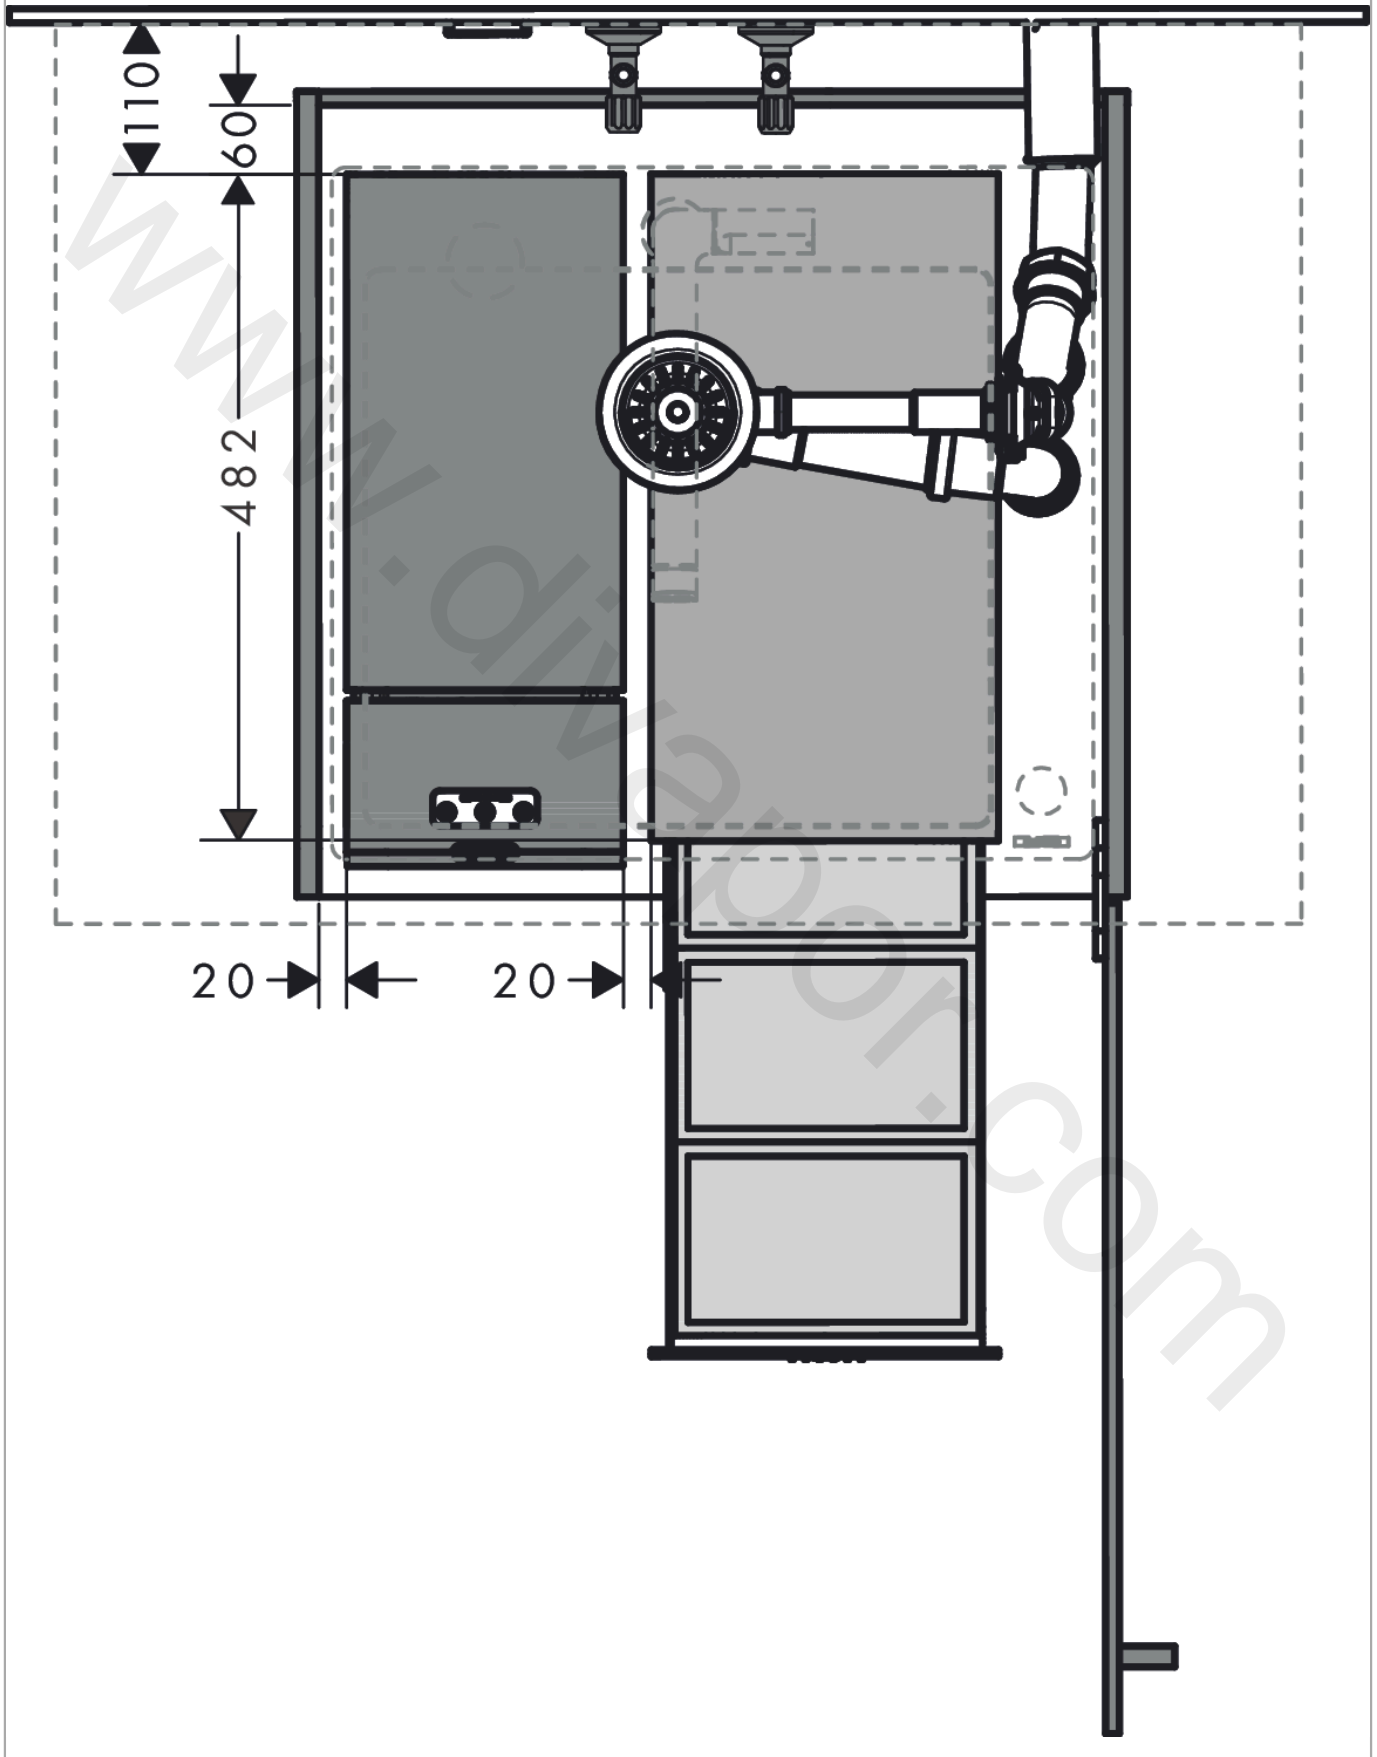

Aqittura M91
Single lever kitchen mixer 240, 1jet for SodaSystem
 Finish: **Matt Black** Article Number: **76834670**

Description

product features

- ComfortZone 240
- I-spout
- swivel range adjustable in 3 steps 60°, 110° or 150°
- laminar spray
- maximum flow rate at 3 bar: 6,5 l/min
- ceramic cartridge
- connection type: G 3/8 connections
- suitable for continuous flow water heaters
- tap hole with Ø 35 mm required
- separate water supply for filtered and unfiltered water
- cooled, filtered drinking water in still, medium and sparkling via selection button on the spout

Technology

Product image

Scale drawing

Flowchart

Aqittura M91
Single lever kitchen mixer 240, 1jet for SodaSystem
 Finish: **Matt Black** Article Number: **76834670**

Installation examples

Aqittura M91
Single lever kitchen mixer 240, 1jet for SodaSystem
 Finish: **Matt Black** Article Number: **76834670**

Exploded Drawing

Year of production: >07/22

Aqittura M91**Single lever kitchen mixer 240, 1jet for SodaSystem**Finish: **Matt Black** Article Number: **76834670****Spare part list**

Year of production: >07/22