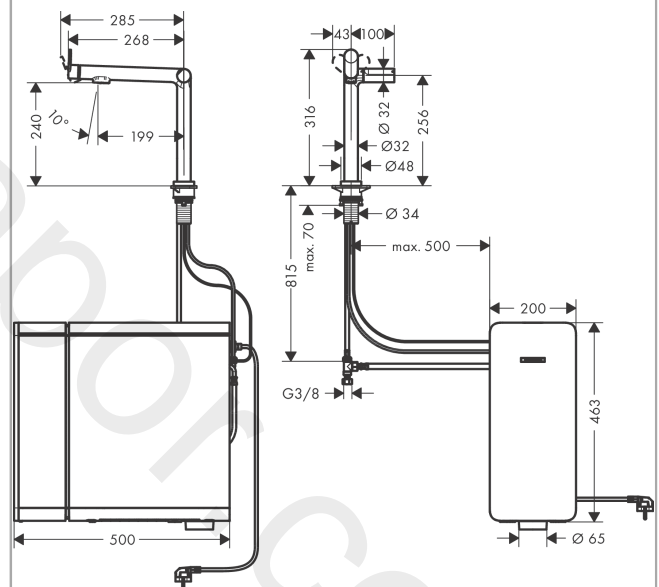

Scale drawing