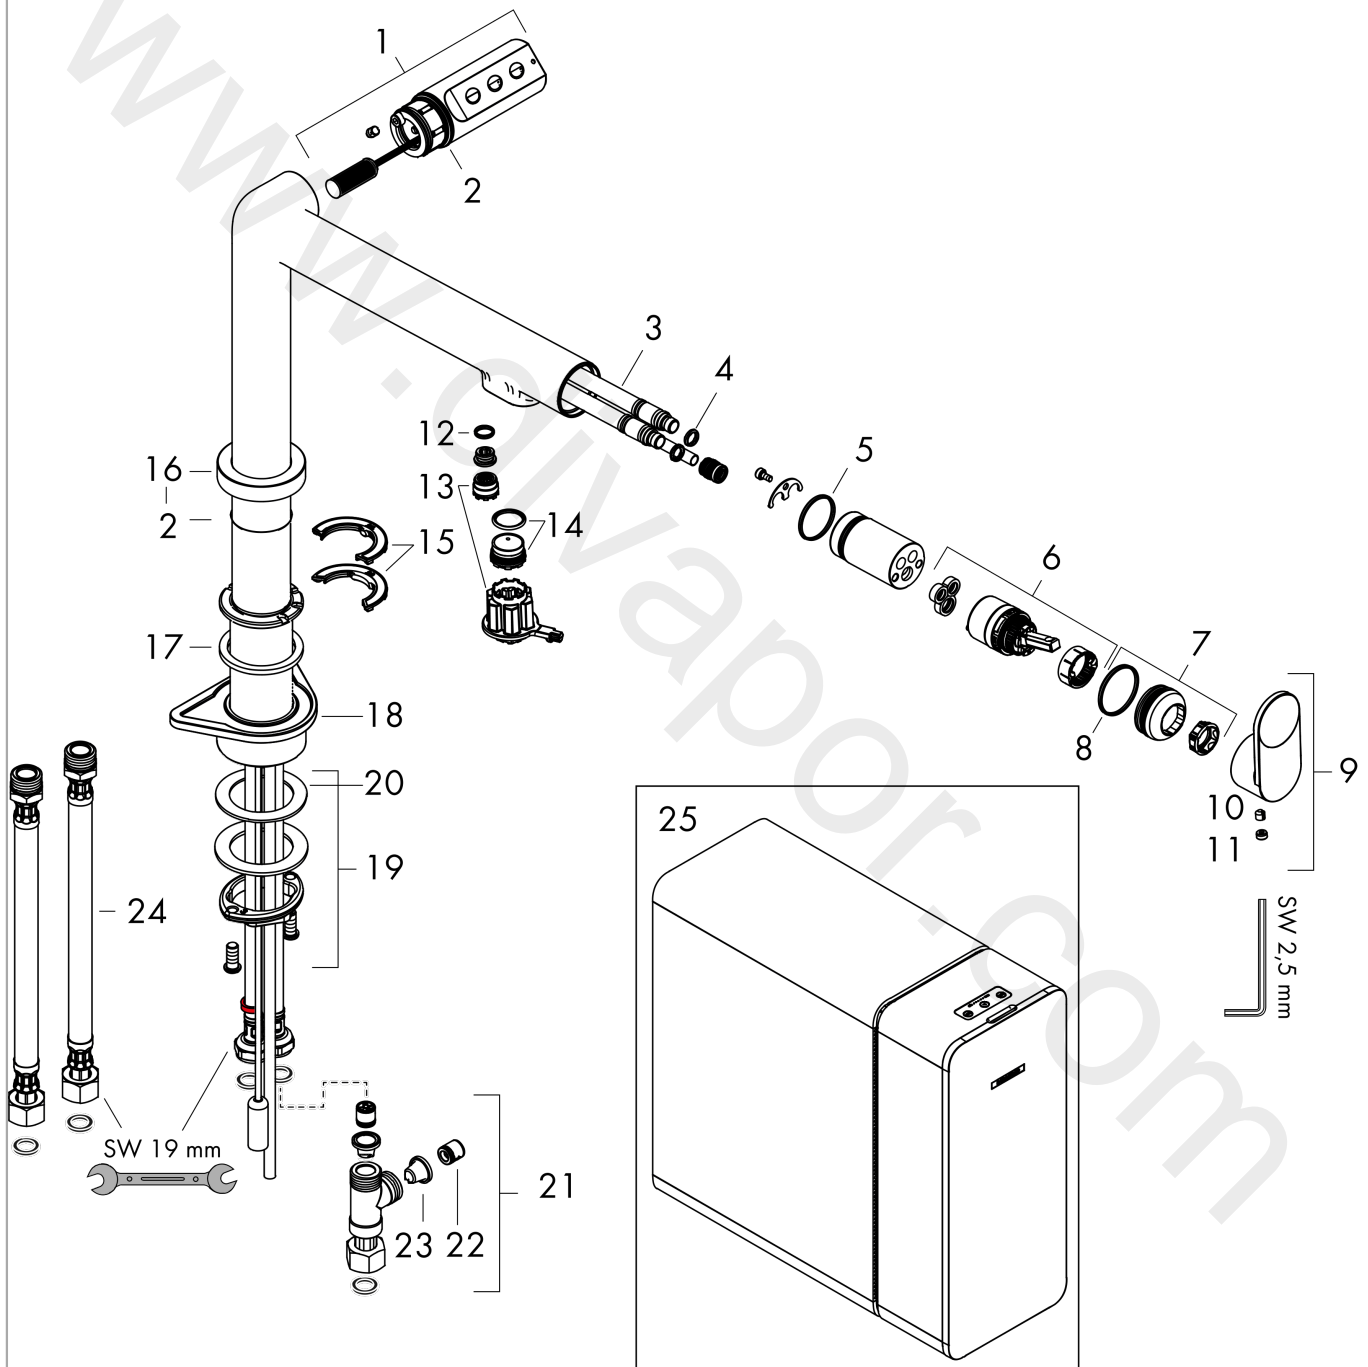

Aqittura M91
Single lever kitchen mixer 240, 1jet for SodaSystem
 Finish: **Chrome** Article Number: **76834000**

Description

product features

- ComfortZone 240
- I-spout
- swivel range adjustable in 3 steps 60°, 110° or 150°
- laminar spray
- maximum flow rate at 3 bar: 6,5 l/min
- ceramic cartridge
- connection type: G 3/8 connections
- suitable for continuous flow water heaters
- tap hole with Ø 35 mm required
- separate water supply for filtered and unfiltered water
- cooled, filtered drinking water in still, medium and sparkling via selection button on the spout

Exploded Drawing

Year of production: >07/22

Aqittura M91**Single lever kitchen mixer 240, 1jet for SodaSystem**Finish: **Chrome** Article Number: **76834000****Spare part list**

Year of production: >07/22

Pos.	Description	Article Number	Price	PU
1	handle	94706000	£ 830,00	1
2	O-ring 25x1,5	98146000	£ 3,30	1
3	connection hose 900 mm M8x0,75 G3/8	93746000	£ 43,00	1
4	O-ring 6,6x1,6	93019000	£ 3,30	1
5	O-ring 23x1,5	92287000	£ 3,30	1
6	cartridge, assy	93183000	£ 137,00	1
7	nut	94703000	£ 51,00	1
8	O-ring 26x1,5	98390000	£ 3,30	1
9	handle	94700000	£ 43,00	1
10	hollow set screw M5x5	98446000	£ 3,30	1
11	screw cover	93735610	£ 9,00	1
12	O-ring 8x1,5	98423000	£ 3,30	1
13	aerator laminar	94699000	£ 25,00	1
14	aerator laminar M18x1 (7 l/min)	96911000	£ 43,00	1
15	set of locating rings (60° / 110°)	94705000	£ 13,30	1
16	escutcheon	94704000	£ 51,00	1
17	flat seal	98075000	£ 9,00	1
18	support	97523000	£ 6,10	1
19	fixing set (Ø 34)	95049000	£ 16,10	1
20	lever collar	97548000	£ 3,30	1
21	T-piece	94707000	£ 137,00	1
22	non return valve DW 10	96456000	£ 9,00	1
23	filter	98516000	£ 6,10	1
24	connection hose 700 mm G3/8 x G3/8	95896000	£ 64,00	1
25	SodaBase	76835000	-	1