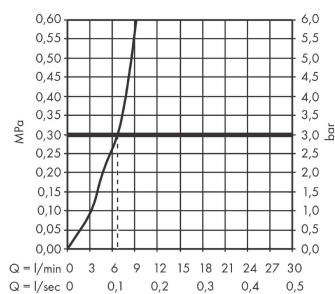

Aqittura M91
Single lever kitchen mixer 240, 1jet for SodaSystem
Finish: **Chrome** Article Number: **76834000**

Description

product features

- ComfortZone 240
- I-spout
- swivel range adjustable in 3 steps 60°, 110° or 150°
- laminar spray
- maximum flow rate at 3 bar: 6,5 l/min
- ceramic cartridge
- connection type: G 3/8 connections
- suitable for continuous flow water heaters
- tap hole with Ø 35 mm required
- separate water supply for filtered and unfiltered water
- cooled, filtered drinking water in still, medium and sparkling via selection button on the spout

Technology

Product image

Scale drawing

Flowchart