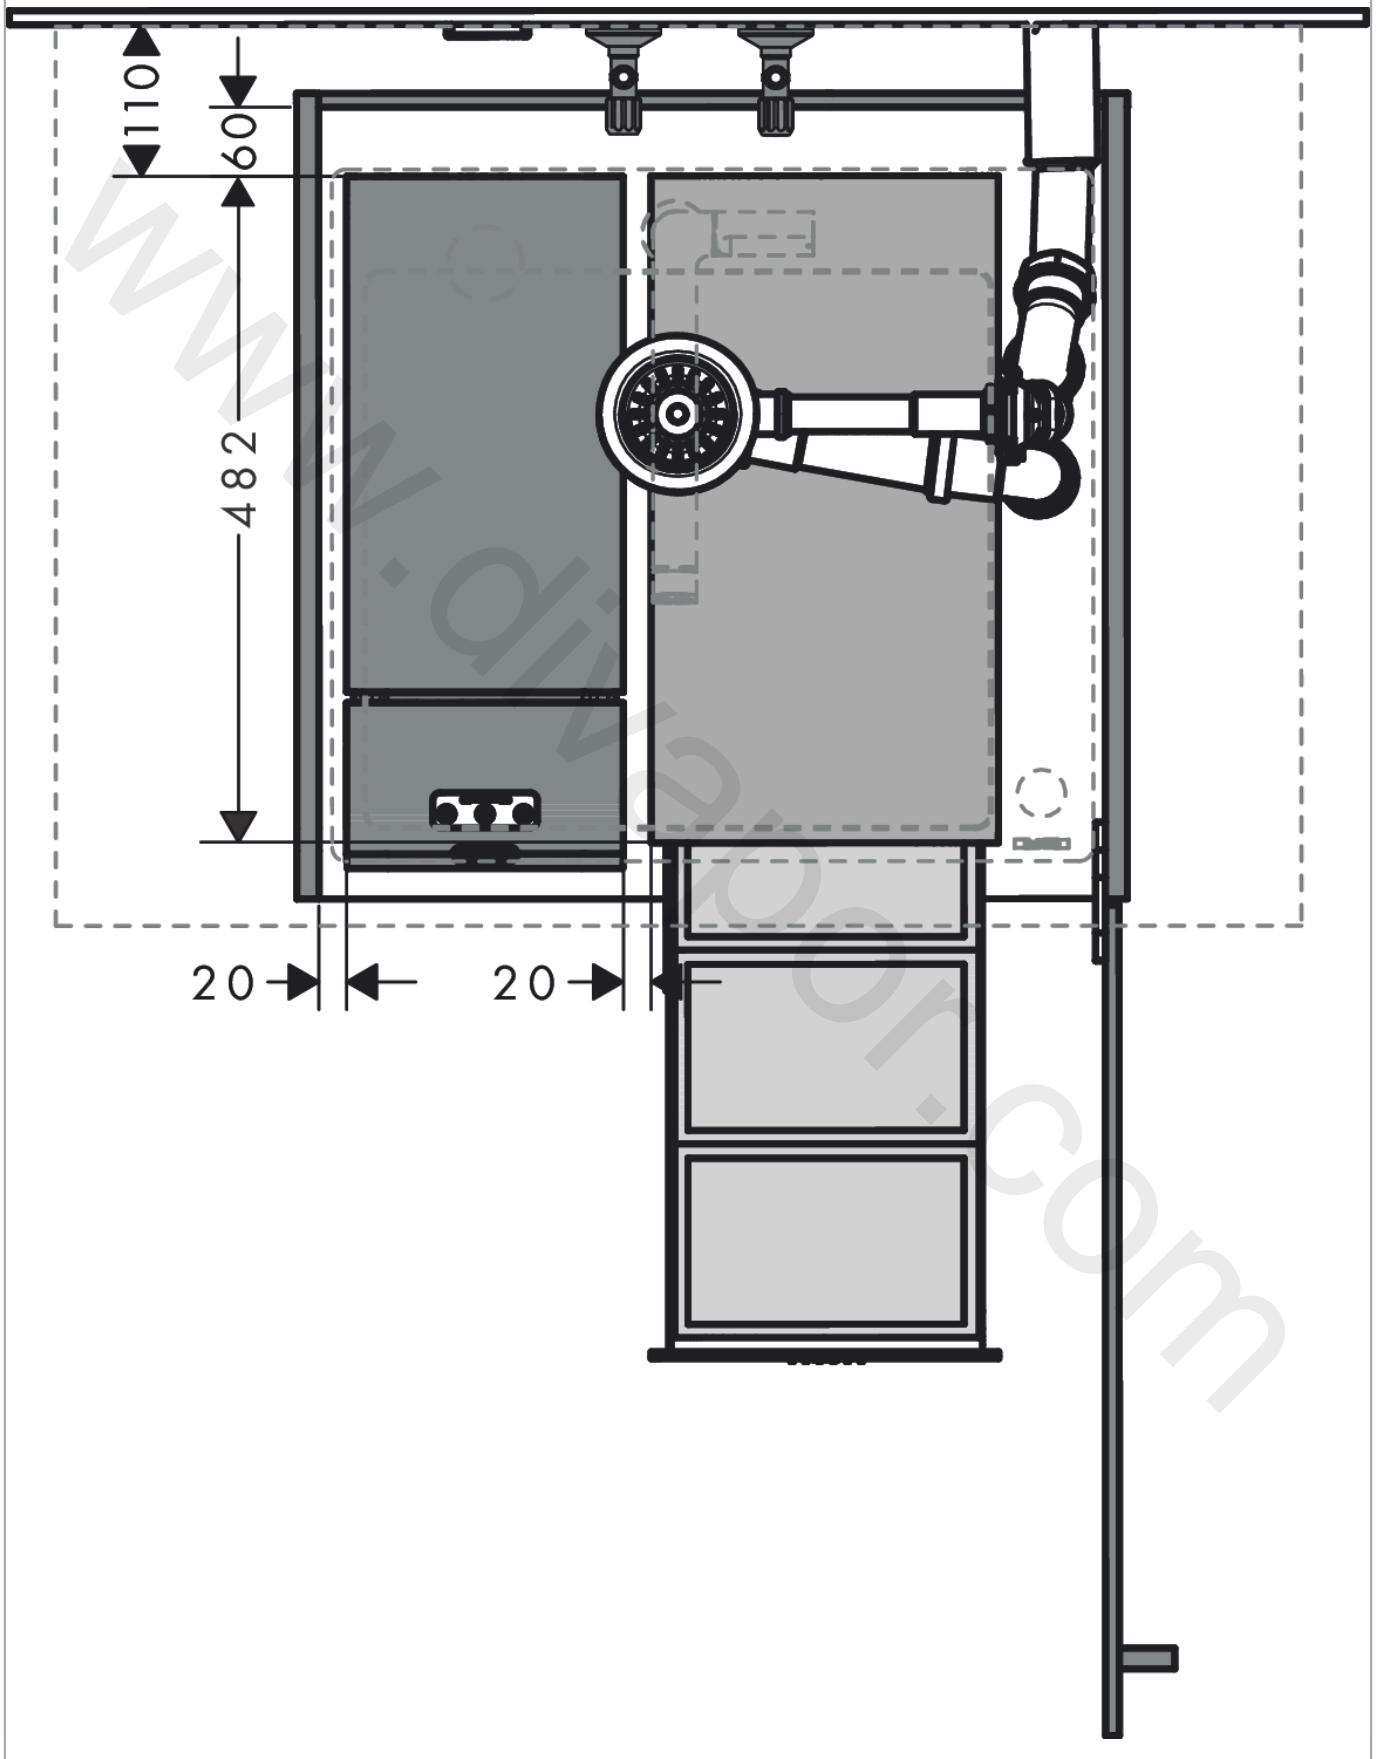

Aqittura M91
Single lever kitchen mixer 240, 1jet for SodaSystem
 Finish: **Chrome** Article Number: **76834000**

Description

product features

- ComfortZone 240
- I-spout
- swivel range adjustable in 3 steps 60°, 110° or 150°
- laminar spray
- maximum flow rate at 3 bar: 6,5 l/min
- ceramic cartridge
- connection type: G 3/8 connections
- suitable for continuous flow water heaters
- tap hole with Ø 35 mm required
- separate water supply for filtered and unfiltered water
- cooled, filtered drinking water in still, medium and sparkling via selection button on the spout

Technology

Product image

Scale drawing

Flowchart

Aqittura M91
Single lever kitchen mixer 240, 1jet for SodaSystem
 Finish: **Chrome** Article Number: **76834000**

Installation examples

Aqittura M91
Single lever kitchen mixer 240, 1jet for SodaSystem
 Finish: **Chrome** Article Number: **76834000**

Exploded Drawing

Year of production: >07/22

Aqittura M91**Single lever kitchen mixer 240, 1jet for SodaSystem**Finish: **Chrome** Article Number: **76834000****Spare part list**

Year of production: >07/22