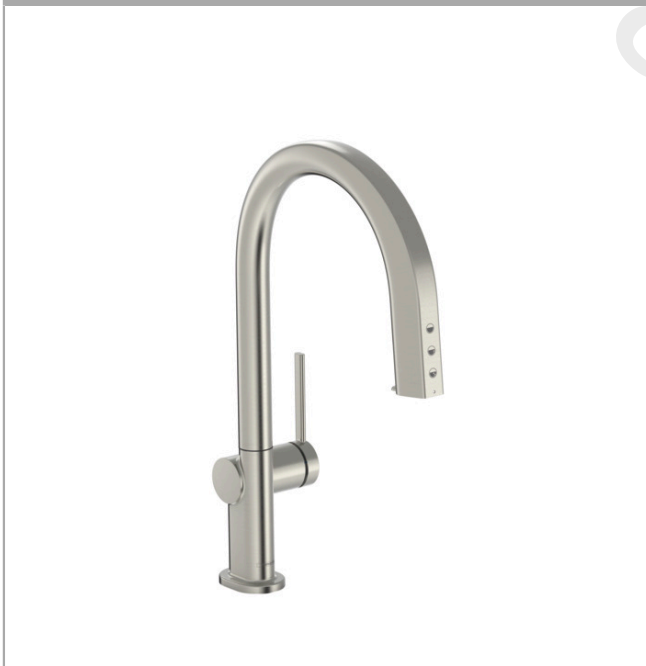

Aqittura M91

Single lever kitchen mixer 210, pull-out spout, 1jet, sBox for SodaSystem

Finish: **Stainless Steel Finish** Article Number: **76833800**

Description

product features

- consists of: single lever kitchen mixer, hose box
- ComfortZone 210
- swivel range adjustable in 3 steps 60°, 110° or 150°
- laminar spray
- maximum flow rate at 3 bar: 6,2 l/min
- ceramic cartridge
- connection type: G 3/8 connections
- integrated non-return valve
- suitable for continuous flow water heaters
- sBox for quiet, smooth and protected hose guidance in the cabinet, under the countertop
- extension length up to 76 cm
- tap hole with Ø 35 mm required
- separate water supply for filtered and unfiltered water
- cooled, filtered drinking water in still, medium and sparkling via selection button on the spout
- maximum withdrawal quantity (cooled/sparkling water): 2 l/min

Technology

Product image

Aqittura M91

Single lever kitchen mixer 210, pull-out spout, 1jet, sBox for SodaSystem

Finish: **Stainless Steel Finish** Article Number: **76833800**

Flowchart

Aqittura M91

Single lever kitchen mixer 210, pull-out spout, 1jet, sBox for SodaSystem

Finish: **Stainless Steel Finish** Article Number: **76833800**

Installation examples

Aqittura M91

Single lever kitchen mixer 210, pull-out spout, 1jet, sBox for SodaSystem

Finish: **Stainless Steel Finish** Article Number: **76833800**