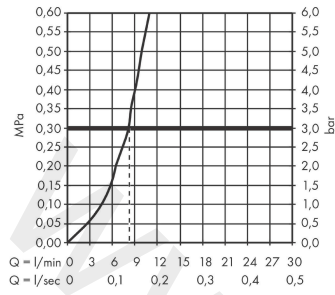

Aqittura M91

Single lever kitchen mixer 210, pull-out spout, 1jet, sBox for SodaSystem

Finish: **Stainless Steel Finish** Article Number: **76833800**

Flowchart