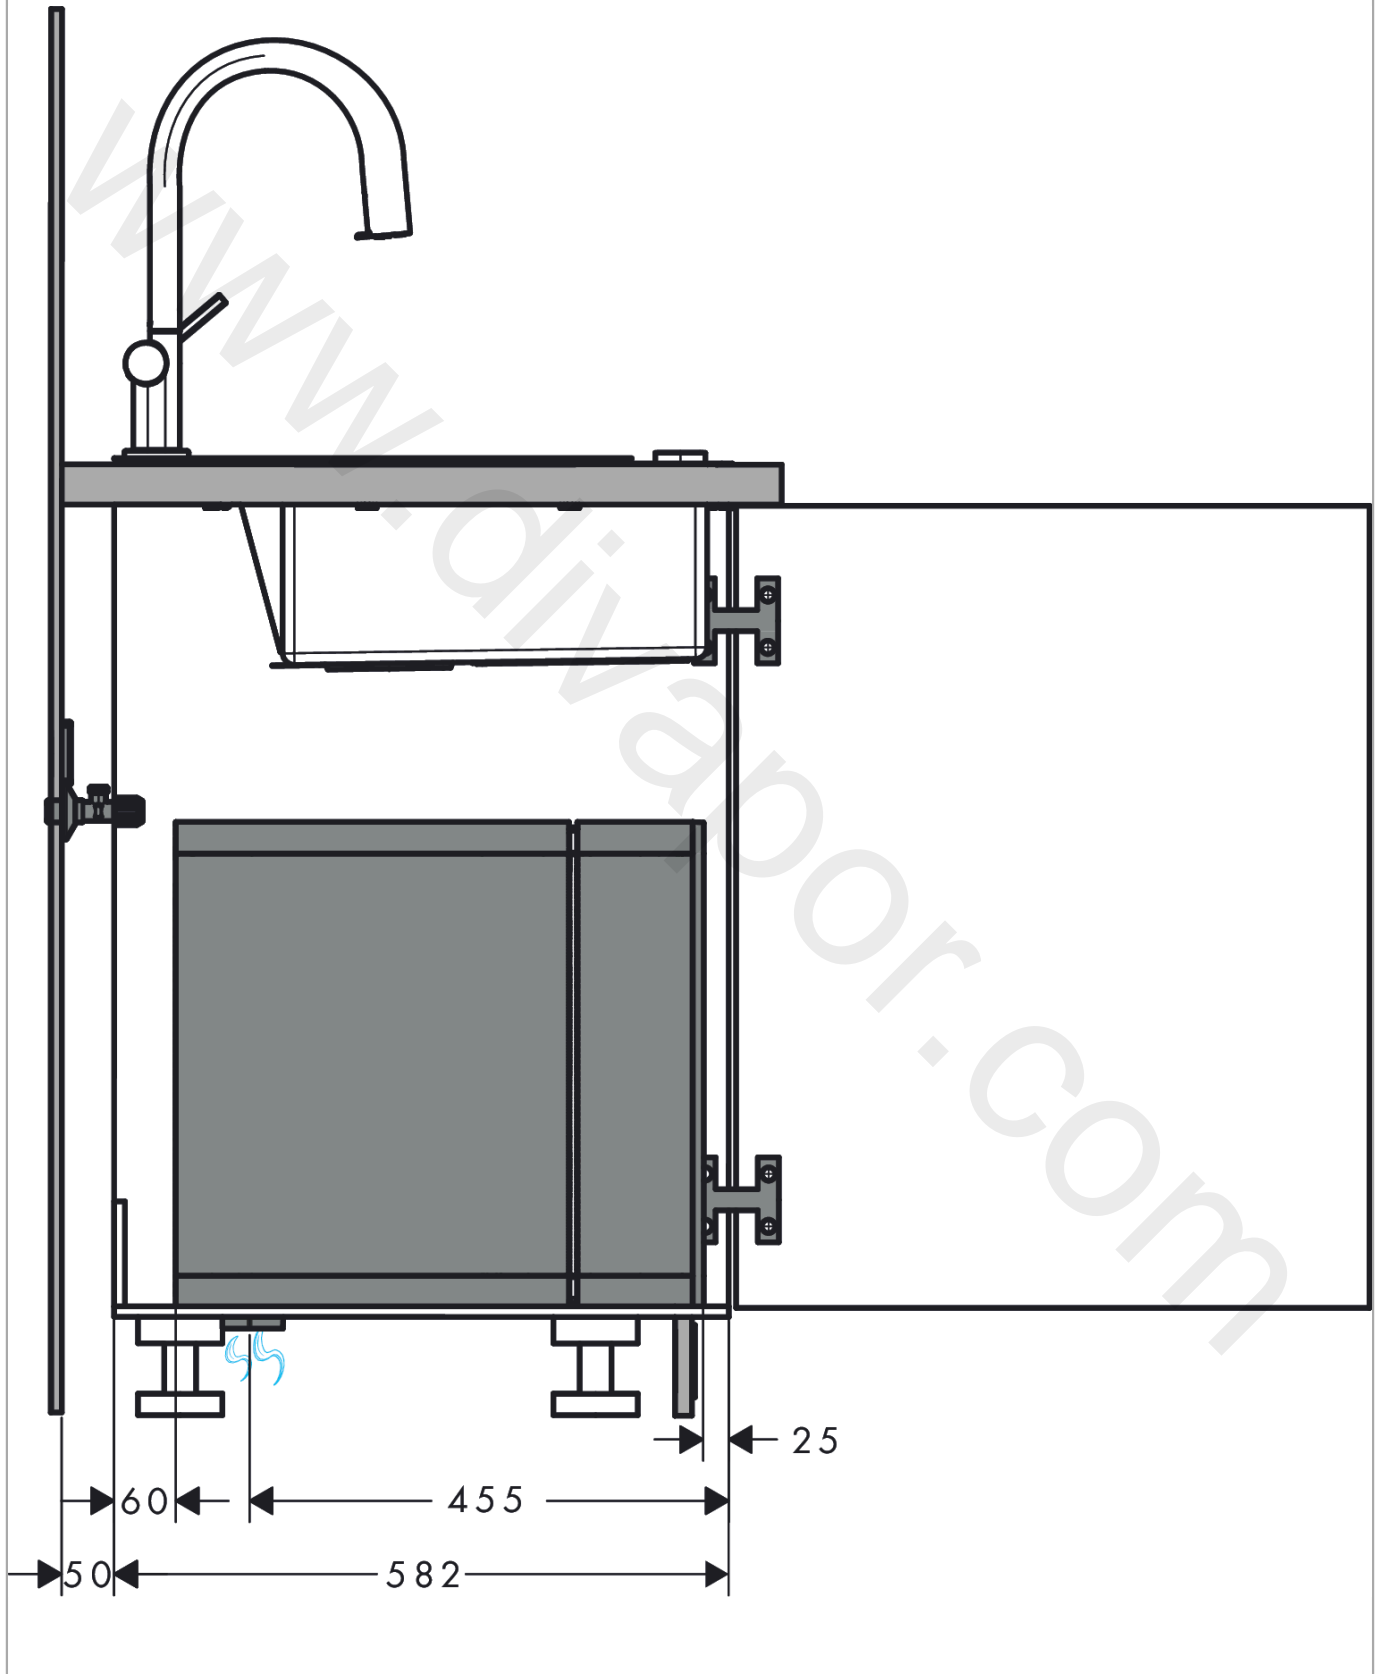

Aqittura M91

Single lever kitchen mixer 210, pull-out spout, 1jet, sBox for SodaSystem

Finish: **Stainless Steel Finish** Article Number: **76833800**

Description

product features

- consists of: single lever kitchen mixer, hose box
- ComfortZone 210
- swivel range adjustable in 3 steps 60°, 110° or 150°
- laminar spray
- maximum flow rate at 3 bar: 6,2 l/min
- ceramic cartridge
- connection type: G 3/8 connections
- integrated non-return valve
- suitable for continuous flow water heaters
- sBox for quiet, smooth and protected hose guidance in the cabinet, under the countertop
- extension length up to 76 cm
- tap hole with Ø 35 mm required
- separate water supply for filtered and unfiltered water
- cooled, filtered drinking water in still, medium and sparkling via selection button on the spout
- maximum withdrawal quantity (cooled/sparkling water): 2 l/min

Technology

Product image

Aqittura M91

Single lever kitchen mixer 210, pull-out spout, 1jet, sBox for SodaSystem

Finish: **Stainless Steel Finish** Article Number: **76833800**

Flowchart

Aqittura M91

Single lever kitchen mixer 210, pull-out spout, 1jet, sBox for SodaSystem

Finish: **Stainless Steel Finish** Article Number: **76833800**

Installation examples

Aqittura M91

Single lever kitchen mixer 210, pull-out spout, 1jet, sBox for SodaSystem

Finish: **Stainless Steel Finish** Article Number: **76833800**