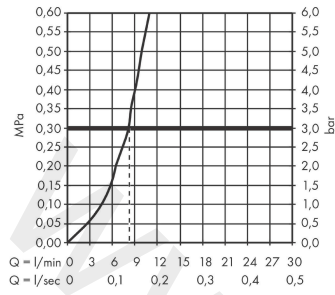

Aqittura M91

Single lever kitchen mixer 210, pull-out spout, 1jet, sBox for SodaSystem

Finish: **Matt Black** Article Number: **76833670**

Flowchart

www.divapor.com