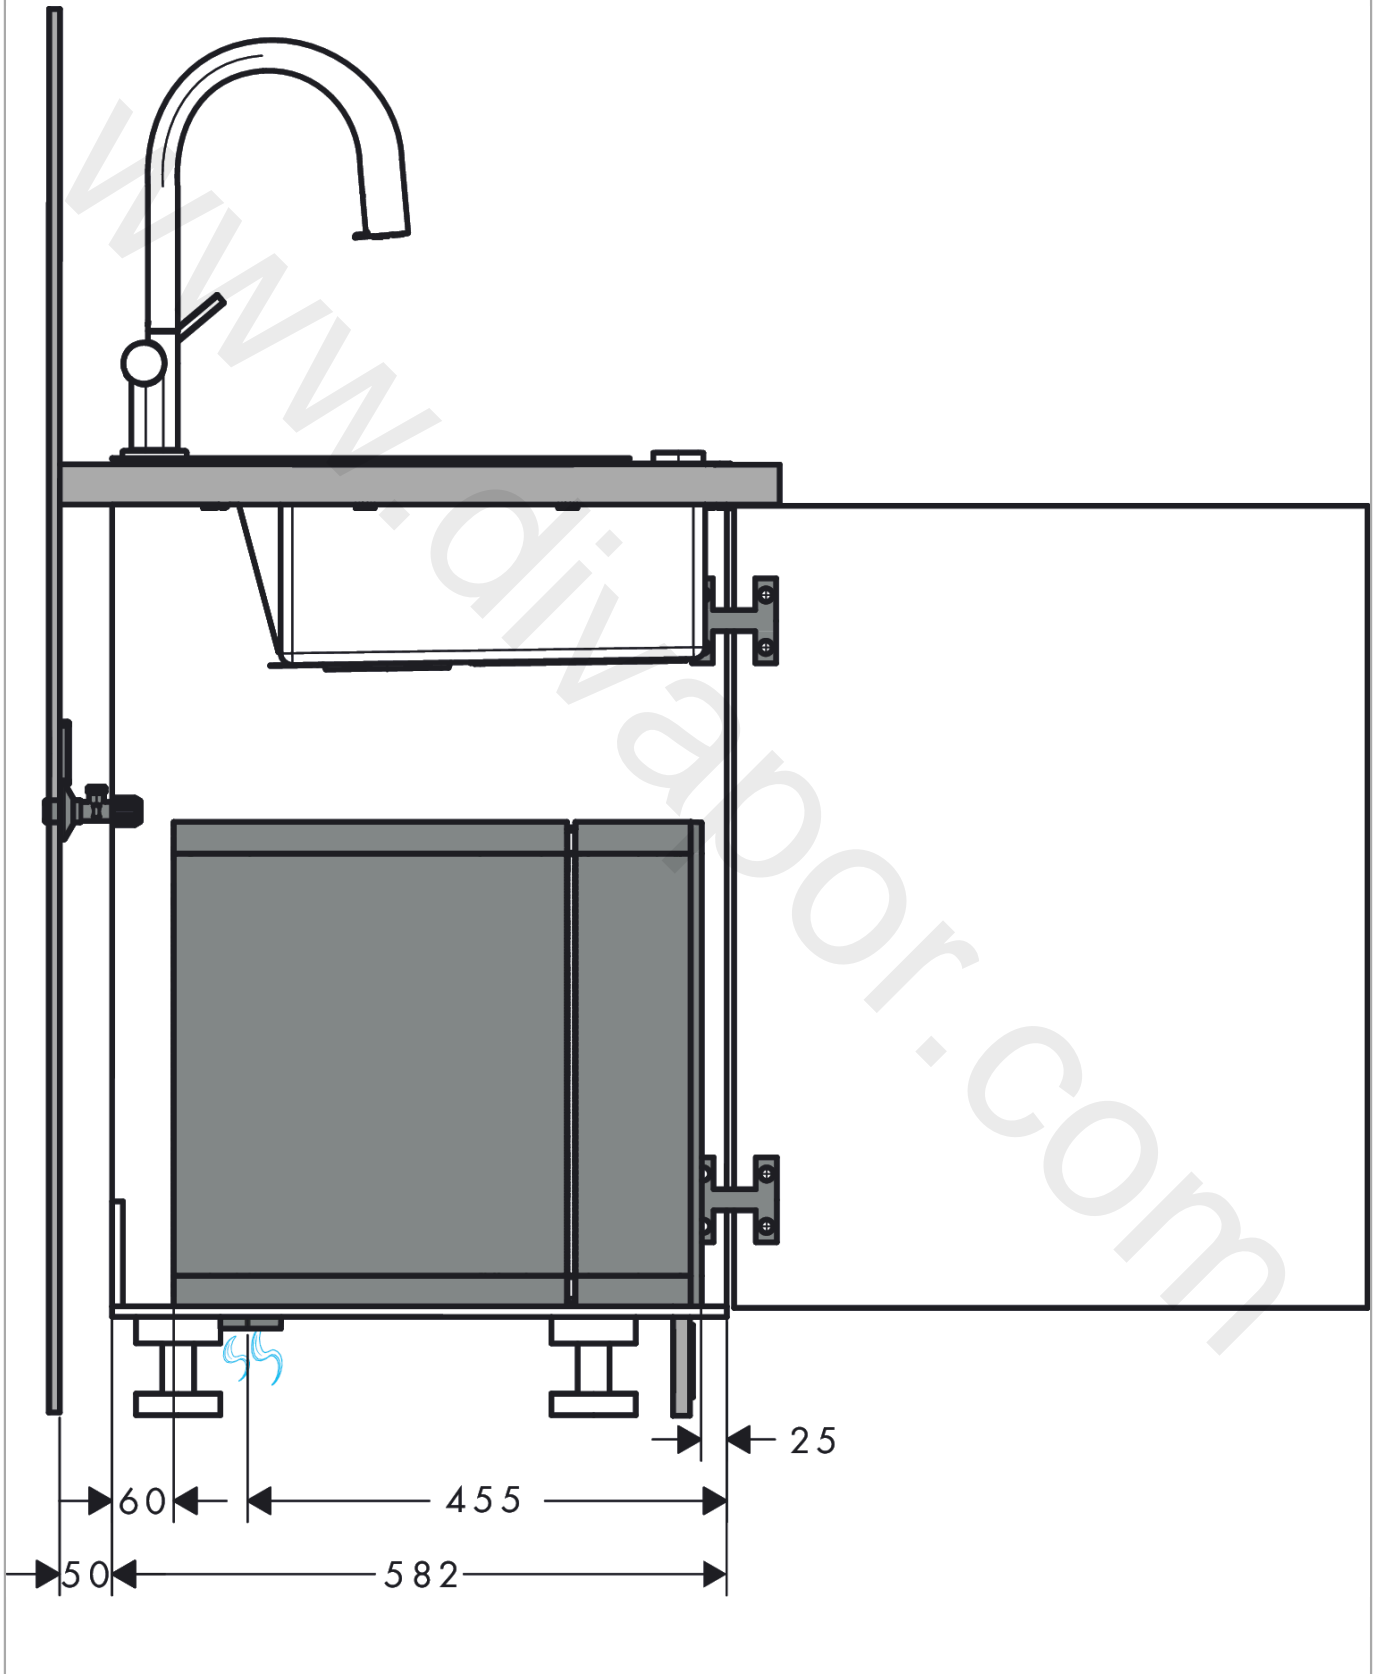

Aqittura M91**Single lever kitchen mixer 210, pull-out spout, 1jet, sBox for SodaSystem**Finish: **Matt Black** Article Number: **76833670****Description****product features**

- consists of: single lever kitchen mixer, hose box
- ComfortZone 210
- swivel range adjustable in 3 steps 60°, 110° or 150°
- laminar spray
- maximum flow rate at 3 bar: 6,2 l/min
- ceramic cartridge
- connection type: G 3/8 connections
- integrated non-return valve
- suitable for continuous flow water heaters
- sBox for quiet, smooth and protected hose guidance in the cabinet, under the countertop
- extension length up to 76 cm
- tap hole with Ø 35 mm required
- separate water supply for filtered and unfiltered water
- cooled, filtered drinking water in still, medium and sparkling via selection button on the spout
- maximum withdrawal quantity (cooled/sparkling water): 2 l/min

Technology**Product image**

Aqittura M91

Single lever kitchen mixer 210, pull-out spout, 1jet, sBox for SodaSystem

Finish: **Matt Black** Article Number: **76833670**

Flowchart

www.divapor.com

Aqittura M91

Single lever kitchen mixer 210, pull-out spout, 1jet, sBox for SodaSystem

Finish: **Matt Black** Article Number: **76833670**

Installation examples

Aqittura M91**Single lever kitchen mixer 210, pull-out spout, 1jet, sBox for SodaSystem**Finish: **Matt Black** Article Number: **76833670****Spare part list**