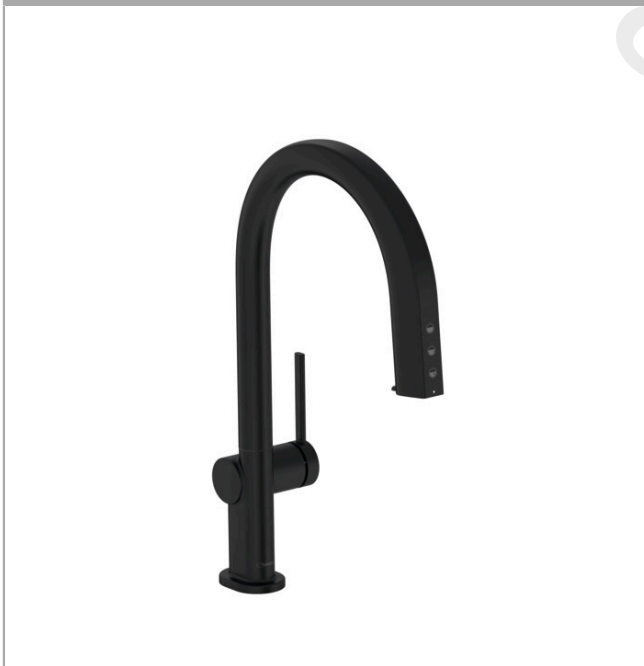

Aqittura M91**Single lever kitchen mixer 210, pull-out spout, 1jet, sBox for SodaSystem**Finish: **Matt Black** Article Number: **76833670****Description****product features**

- consists of: single lever kitchen mixer, hose box
- ComfortZone 210
- swivel range adjustable in 3 steps 60°, 110° or 150°
- laminar spray
- maximum flow rate at 3 bar: 6,2 l/min
- ceramic cartridge
- connection type: G 3/8 connections
- integrated non-return valve
- suitable for continuous flow water heaters
- sBox for quiet, smooth and protected hose guidance in the cabinet, under the countertop
- extension length up to 76 cm
- tap hole with Ø 35 mm required
- separate water supply for filtered and unfiltered water
- cooled, filtered drinking water in still, medium and sparkling via selection button on the spout
- maximum withdrawal quantity (cooled/sparkling water): 2 l/min

Technology**Product image**

Aqittura M91

Single lever kitchen mixer 210, pull-out spout, 1jet, sBox for SodaSystem

Finish: **Matt Black** Article Number: **76833670**

Flowchart

www.divapor.com

Aqittura M91

Single lever kitchen mixer 210, pull-out spout, 1jet, sBox for SodaSystem

Finish: **Matt Black** Article Number: **76833670**

Installation examples

Aqittura M91**Single lever kitchen mixer 210, pull-out spout, 1jet, sBox for SodaSystem**Finish: **Matt Black** Article Number: **76833670****Spare part list**