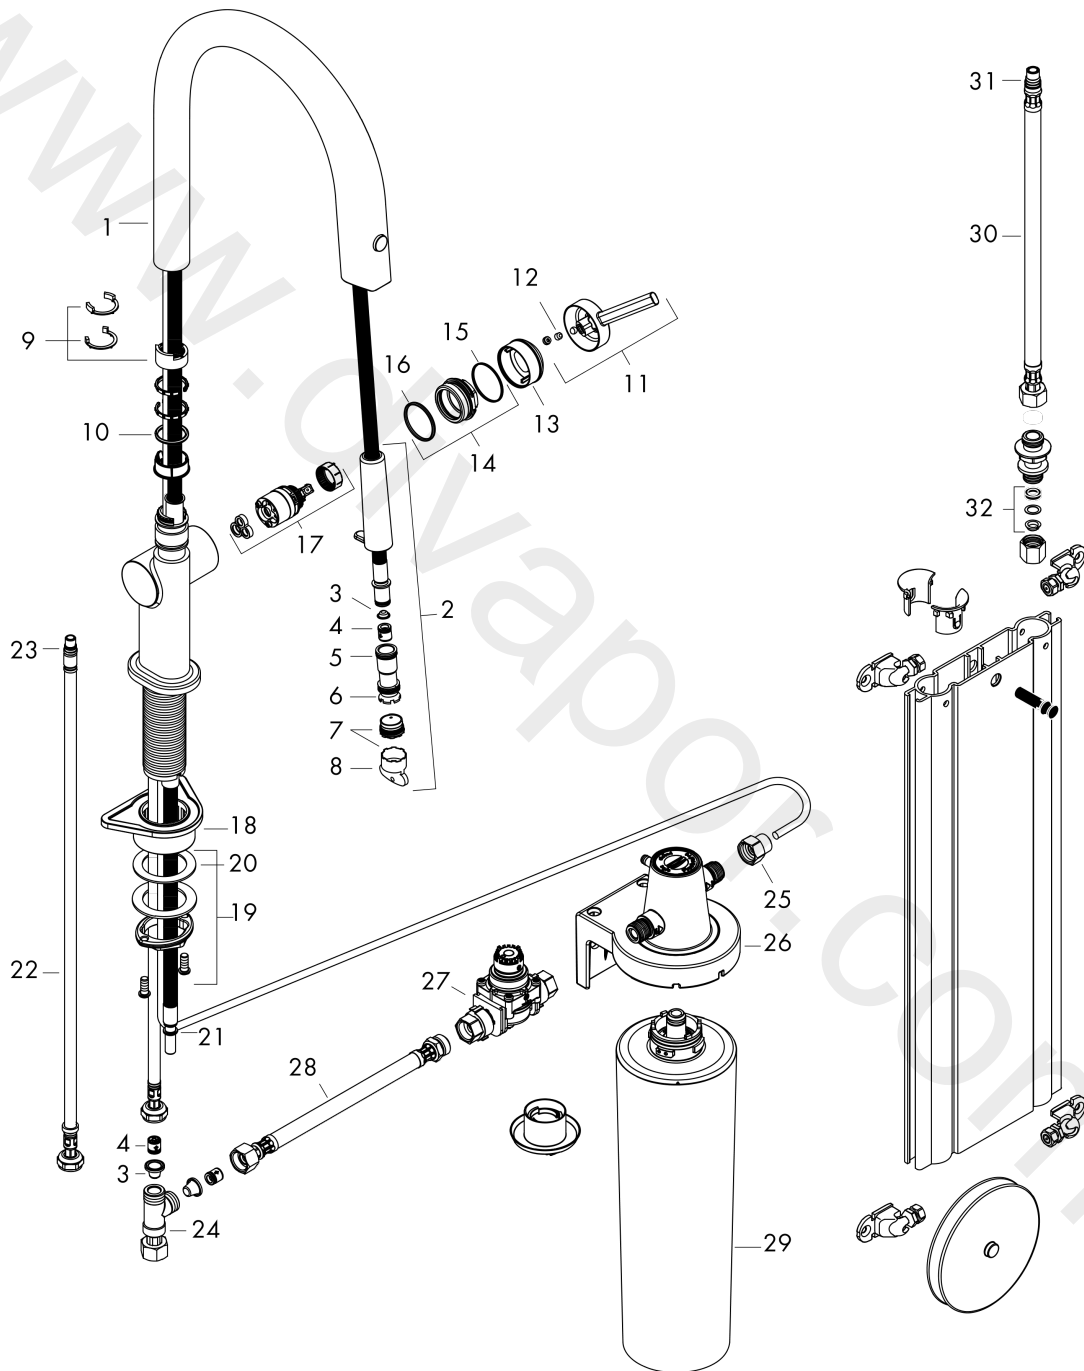

Aqittura M91
FilterSystem 210, pull-out spout, 1jet, sBox
Finish: **Chrome** Article Number: **76826000**

Exploded Drawing

Year of production: >03/22

Aqittura M91

FilterSystem 210, pull-out spout, 1jet, sBox

Finish: **Chrome** Article Number: **76826000**

Spare part list

Year of production: >03/22

Pos.	Description	Article Number	Price	PU
1	spout cpl.	94713000	£ 173,00	1
2	handspray	94512000	£ 51,00	1
3	filter	98516000	£ 6,10	1
4	non return valve DW 10	96456000	£ 9,00	1
5	O-ring 13x1,5	98475000	£ 3,30	1
6	O-Ring 12x2,5	98230000	£ 3,30	1
7	spray former	93748000	£ 25,00	1
8	service tool	93750000	£ 9,00	1
9	set of locating rings (110° / 150°)	94513000	£ 64,00	1
10	O-ring 21x2,5	98211000	£ 3,30	1
11	handle	93736000	£ 43,00	1
12	hollow set screw M5x5	98446000	£ 3,30	1
13	flange	93737000	£ 43,00	1
14	nut	93738000	£ 51,00	1
15	O-ring 29x2	98391000	£ 3,30	1
16	O-ring 30x1,5	98433000	£ 3,30	1
17	cartridge, assy	93740000	£ 96,00	1
18	support	97523000	£ 6,10	1
19	fixing set (special)	93253000	£ 20,50	1
20	lever collar	97548000	£ 3,30	1
21	hose	93754000	£ 110,00	1
22	connection hose 900 mm M8x0,75 G3/8	93746000	£ 43,00	1
23	O-ring 6,6x1,6	93019000	£ 3,30	1
24	T-piece	94707000	£ 137,00	1
25	set of adapters	94710000	£ 51,00	1
26	support element	94709000	£ 137,00	1
27	pressure reducer	94708000	£ 173,00	1
28	connection hose 700 mm G3/8 x G3/8	95896000	£ 64,00	1
29	Filter with activated carbon and mineralisation (Harmony)	76828000	-	1
30	connection hose 450 mm M10x1 G3/8	96507000	£ 43,00	1
31	O-ring 8x1,5	98423000	£ 3,30	1
32	squeezing connection	96099000	£ 9,00	1