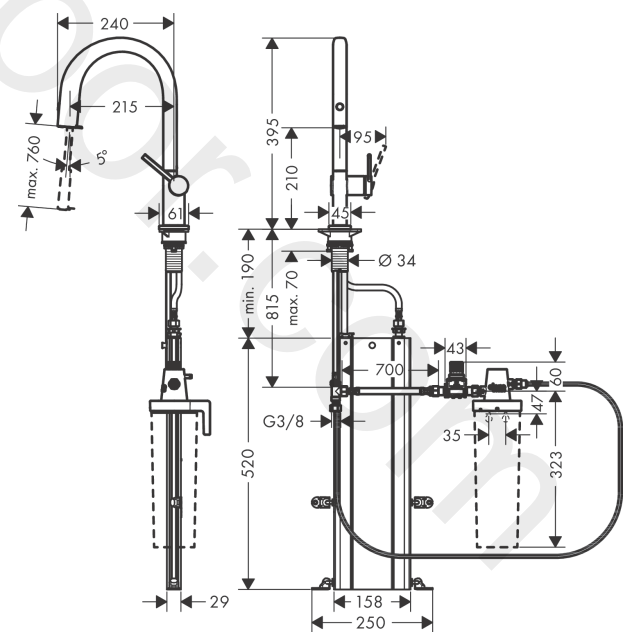

Aqittura M91

FilterSystem 210, pull-out spout, 1jet, sBox

Finish: **Chrome** Article Number: **76826000**

Description

product features

- consists of: single lever kitchen mixer, hose box, filterhead
- ComfortZone 210
- swivel range adjustable in 3 steps 60°, 110° or 150°
- laminar spray
- maximum flow rate at 3 bar: 6,5 l/min
- ceramic cartridge
- connection type: G 3/8 connections
- integrated non-return valve
- suitable for continuous flow water heaters
- sBox for quiet, smooth and protected hose guidance in the cabinet, under the countertop
- extension length up to 76 cm
- tap hole with Ø 35 mm required
- separate water supply for filtered and unfiltered water
- filtered still drinking water via push button at the spout
- filter connection: G 3/8 input and output
- maximum withdrawal quantity (filtered water): 1,8 l/min

Technology

Design awards

Product image

Scale drawing

Aqittura M91
FilterSystem 210, pull-out spout, 1jet, sBox
 Finish: **Chrome** Article Number: **76826000**

Exploded Drawing

Year of production: >03/22

Aqittura M91