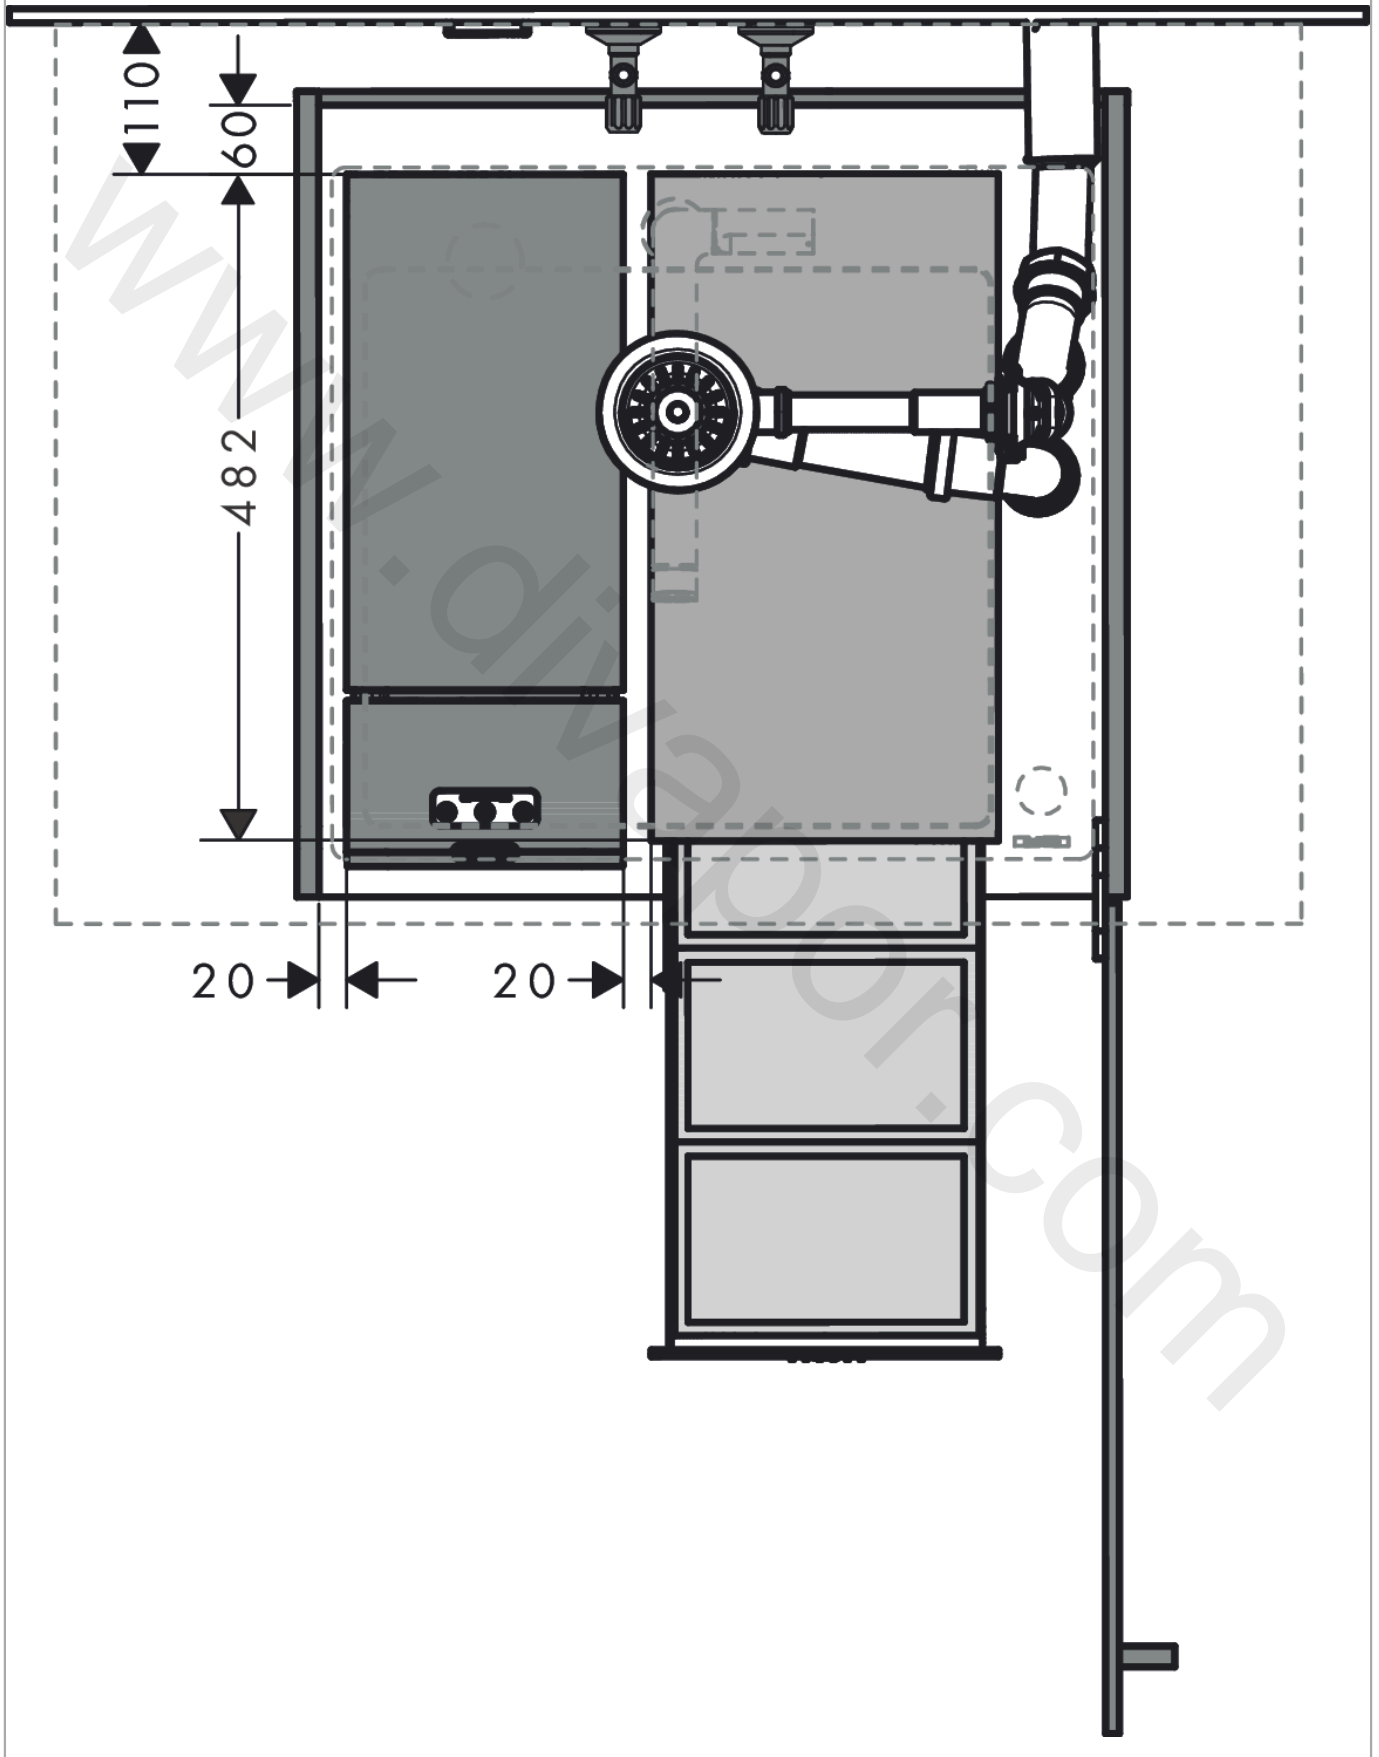

Aqittura M91
SodaSystem 240, 1jet, starter set
 Finish: **Chrome** Article Number: **76810000**

Description

product features

- consists of: single lever kitchen mixer, filterhead, mineralisation cartridge Harmony with filter, CO2 bottle, SodaBase
- ComfortZone 240
- I-spout
- swivel range adjustable in 2 steps 60° or 110°
- laminar spray
- maximum flow rate at 3 bar: 6,5 l/min
- ceramic cartridge
- connection type: G 3/8 connections
- integrated non-return valve
- suitable for continuous flow water heaters
- tap hole with Ø 35 mm required
- separate water supply for filtered and unfiltered water
- cooled, filtered drinking water in still, medium and sparkling via selection button on the spout
- control and monitoring of consumption data via hansgrohe home App
- 425 g CO2 bottle for approx. 60 litres of sparkling water
- filter capacity: 300 l
- cooling capacity: 7 l/h cooled/filtered water
- push notification for low filter or CO2 capacity (hansgrohe home App)
- power consumption: 240 W (water release), 180 W (cooling phase), 3 W (standby)
- power supply: 230V ±10 %
- maximum withdrawal quantity (cooled/sparkling water): 2 l/min

Technology

Design awards

Aqittura M91
 SodaSystem 240, 1jet, starter set
 Finish: Chrome Article Number: 76810000

Installation examples

Aqittura M91
SodaSystem 240, 1jet, starter set
 Finish: **Chrome** Article Number: **76810000**

Exploded Drawing

Year of production: >07/22

Aqittura M91
SodaSystem 240, 1jet, starter set
 Finish: **Chrome** Article Number: **76810000**

Spare part list

Year of production: >07/22

Pos.	Description	Article Number	Price	PU
1	kitchen mixer	76834000	-	1
2	SodaBase	76835000	-	1