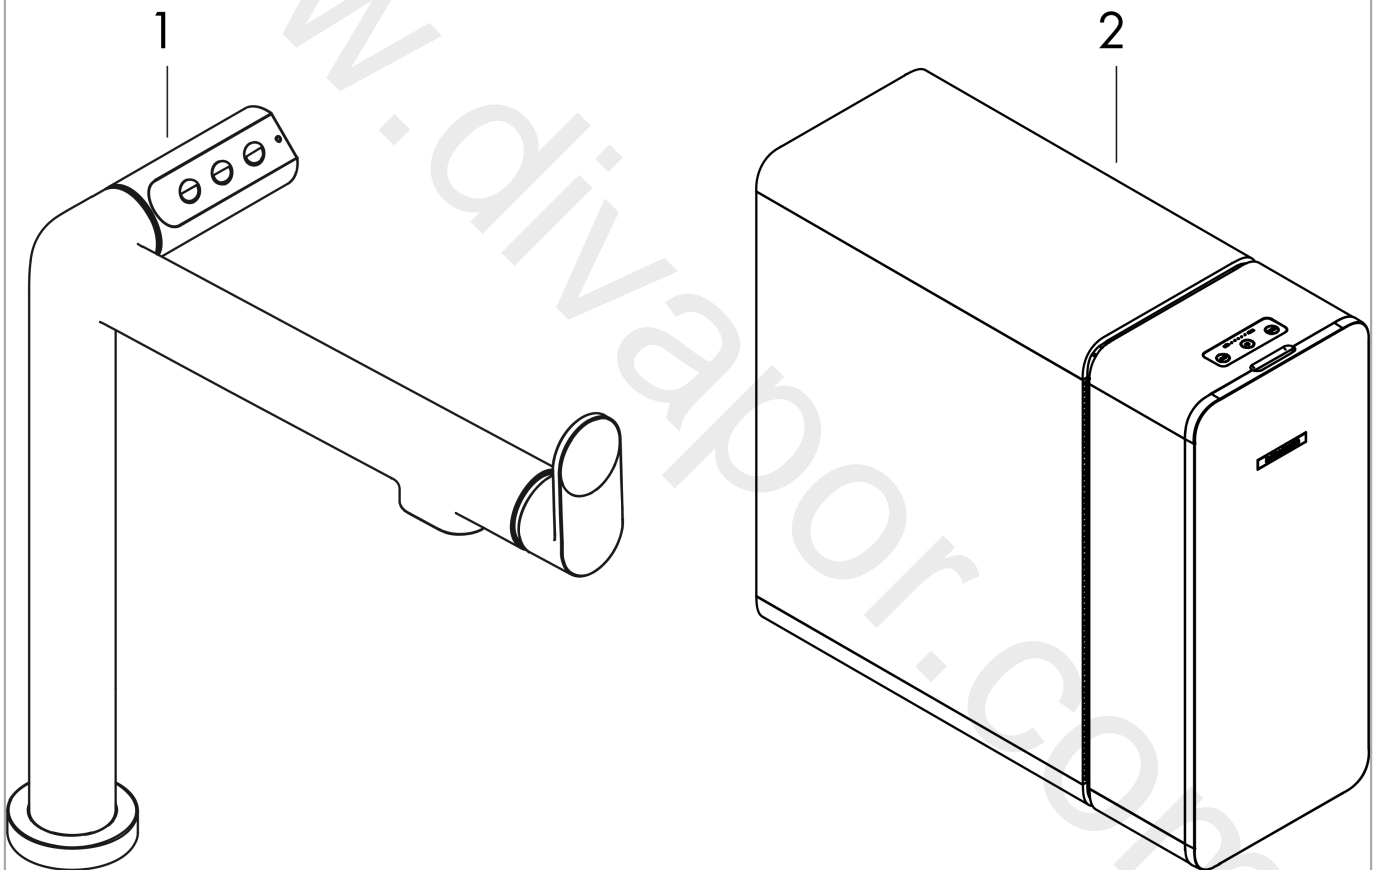

Aqittura M91
SodaSystem 240, 1jet, starter set
 Finish: **Chrome** Article Number: **76810000**

Description

product features

- consists of: single lever kitchen mixer, filterhead, mineralisation cartridge Harmony with filter, CO2 bottle, SodaBase
- ComfortZone 240
- I-spout
- swivel range adjustable in 2 steps 60° or 110°
- laminar spray
- maximum flow rate at 3 bar: 6,5 l/min
- ceramic cartridge
- connection type: G 3/8 connections
- integrated non-return valve
- suitable for continuous flow water heaters
- tap hole with Ø 35 mm required
- separate water supply for filtered and unfiltered water
- cooled, filtered drinking water in still, medium and sparkling via selection button on the spout
- control and monitoring of consumption data via hansgrohe home App
- 425 g CO2 bottle for approx. 60 litres of sparkling water
- filter capacity: 300 l
- cooling capacity: 7 l/h cooled/filtered water
- push notification for low filter or CO2 capacity (hansgrohe home App)
- power consumption: 240 W (water release), 180 W (cooling phase), 3 W (standby)
- power supply: 230V ±10 %
- maximum withdrawal quantity (cooled/sparkling water): 2 l/min

Technology

Design awards

Aqittura M91
 SodaSystem 240, 1jet, starter set
 Finish: Chrome Article Number: 76810000

Installation examples

Aqittura M91
SodaSystem 240, 1jet, starter set
 Finish: **Chrome** Article Number: **76810000**

Exploded Drawing

Year of production: >07/22

Aqittura M91
SodaSystem 240, 1jet, starter set
 Finish: **Chrome** Article Number: **76810000**

Spare part list

Year of production: >07/22

Pos.	Description	Article Number	Price	PU
1	kitchen mixer	76834000	-	1
2	SodaBase	76835000	-	1