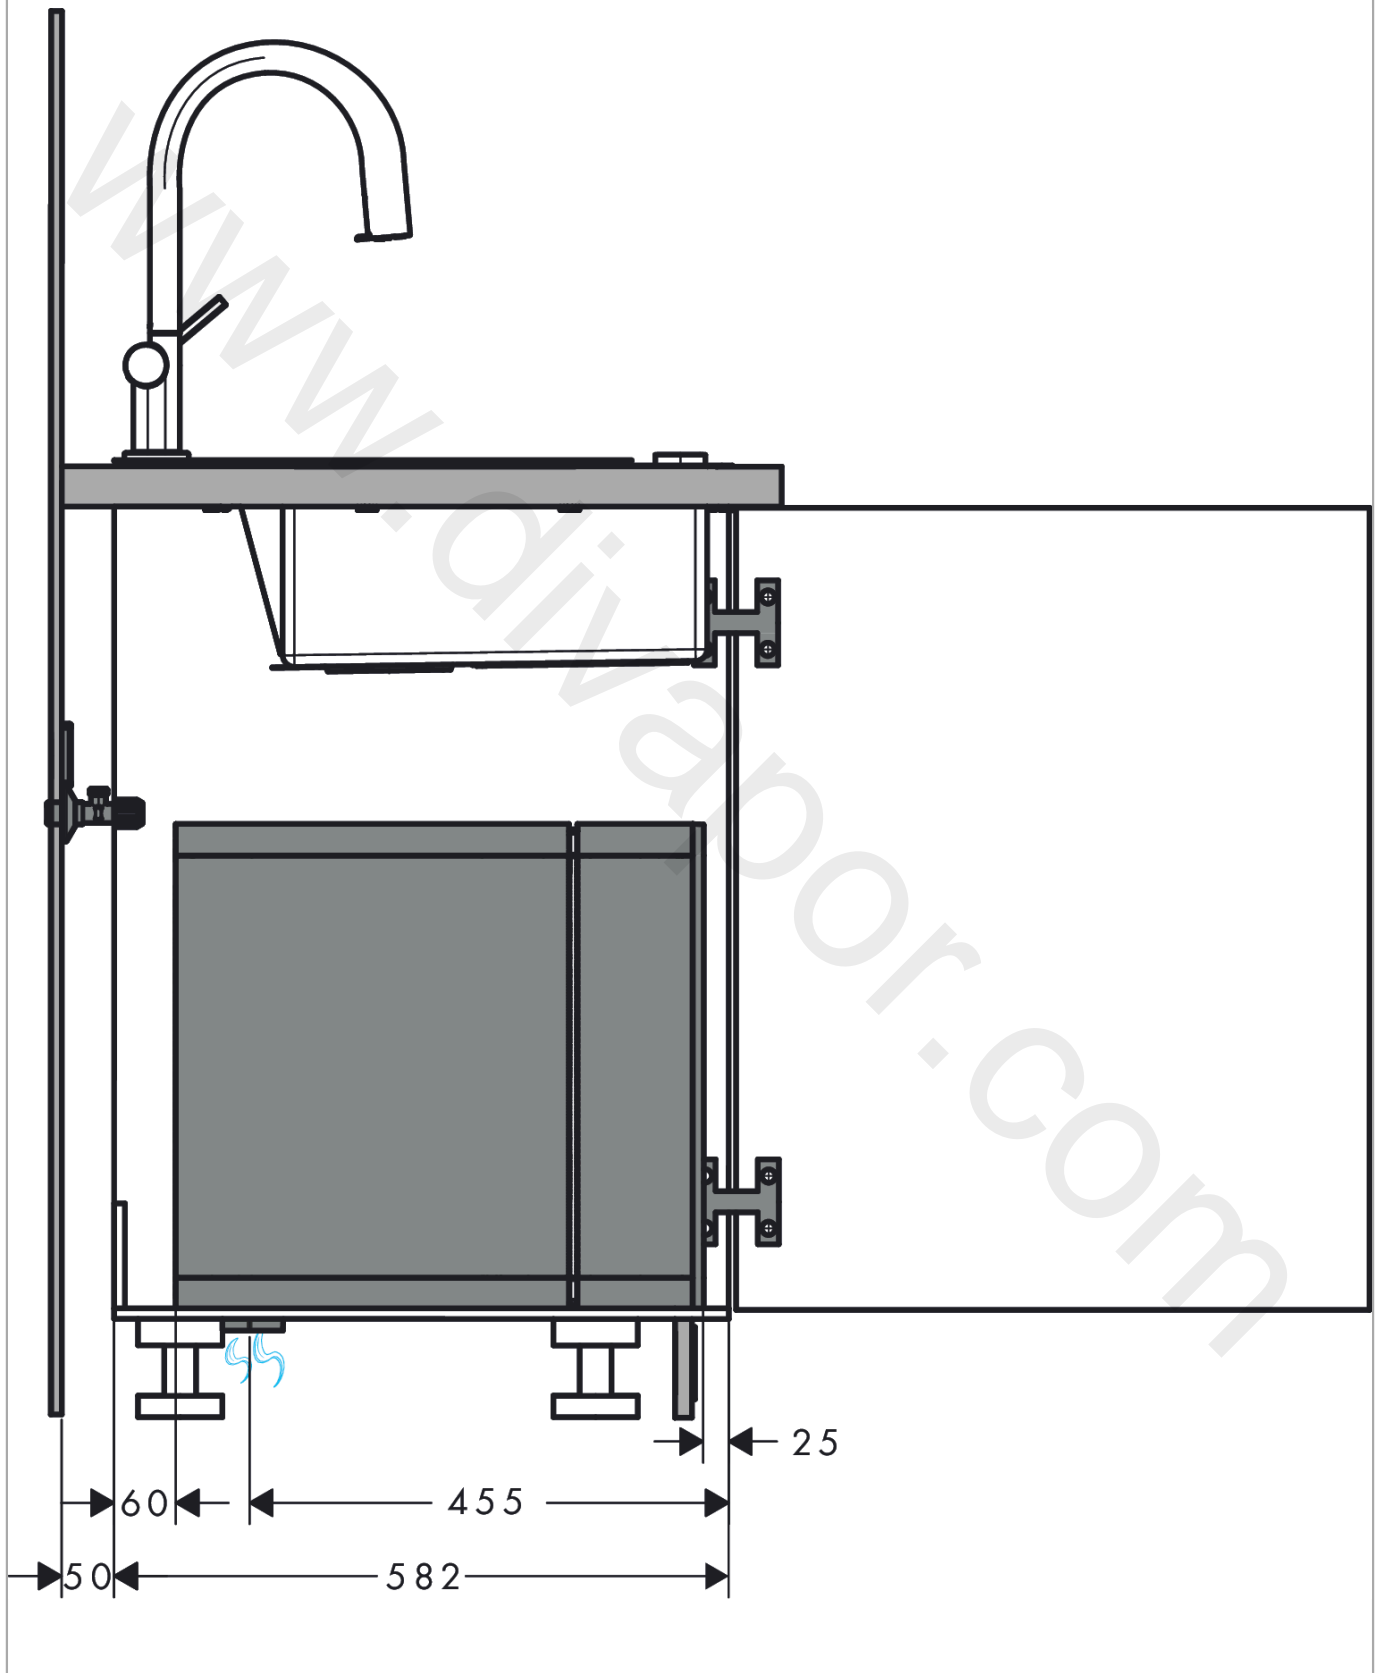

### Design awards

**Aqittura M91**  
**SodaSystem 210, pull-out spout, 1jet, sBox, starter set**  
 Finish: **Stainless Steel Finish** Article Number: **76806800**

Product image

Scale drawing

Flowchart

**Aqittura M91**  
**SodaSystem 210, pull-out spout, 1jet, sBox, starter set**  
 Finish: **Stainless Steel Finish** Article Number: **76806800**

Installation examples

**Aqittura M91**  
**SodaSystem 210, pull-out spout, 1jet, sBox, starter set**  
 Finish: **Stainless Steel Finish** Article Number: **76806800**

Exploded Drawing

Year of production: >07/22