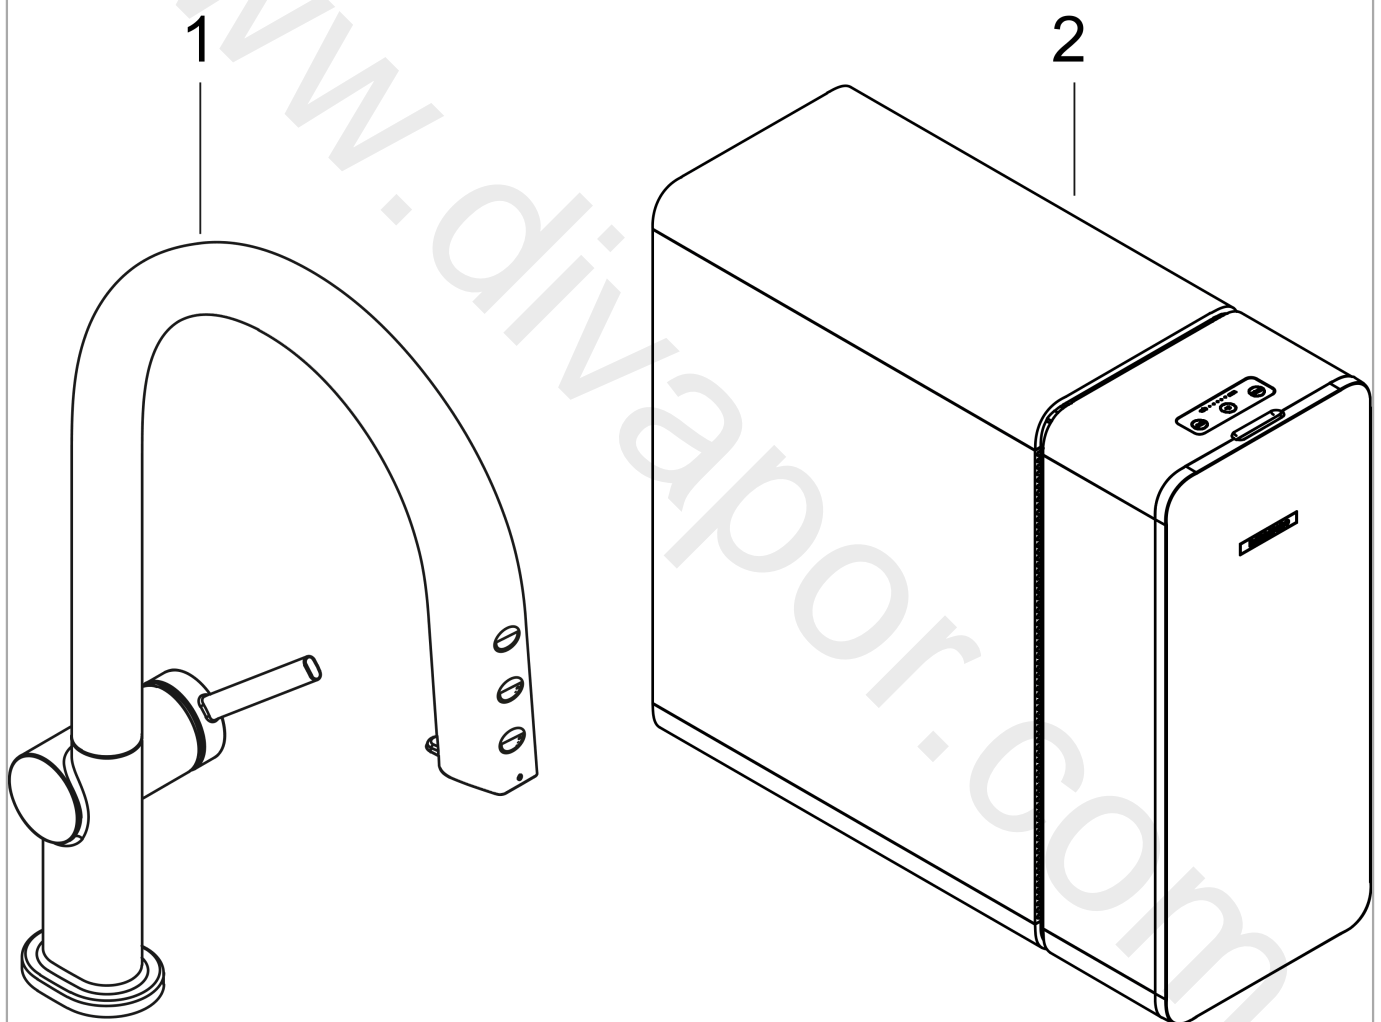

Installation examples

**Aqittura M91**  
**SodaSystem 210, pull-out spout, 1jet, sBox, starter set**  
 Finish: **Stainless Steel Finish** Article Number: **76806800**

Exploded Drawing

Year of production: >07/22

**Aqittura M91**  
**SodaSystem 210, pull-out spout, 1jet, sBox, starter set**  
 Finish: **Stainless Steel Finish** Article Number: **76806800**

**Spare part list**

Year of production: >07/22

<b>Pos.</b>	<b>Description</b>	<b>Article Number</b>	<b>Price</b>	<b>PU</b>
1	kitchen mixer	76833800	-	1
2	SodaBase	76835000	-	1