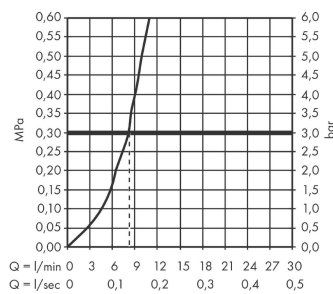

### Design awards

**Aqittura M91**  
**SodaSystem 210, pull-out spout, 1jet, sBox, starter set**  
 Finish: **Stainless Steel Finish** Article Number: **76806800**

Product image

Scale drawing

Flowchart

**Aqittura M91**  
**SodaSystem 210, pull-out spout, 1jet, sBox, starter set**  
 Finish: **Stainless Steel Finish** Article Number: **76806800**