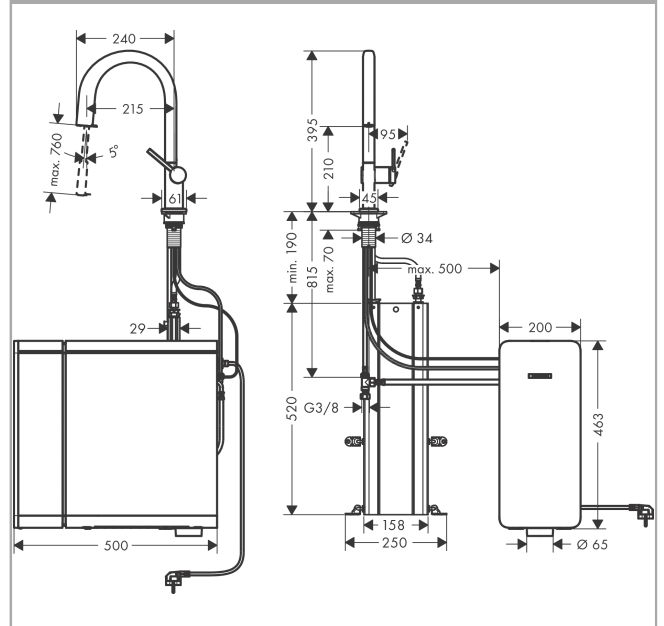

### Design awards

**Aqittura M91**  
**SodaSystem 210, pull-out spout, 1jet, sBox, starter set**  
 Finish: **Stainless Steel Finish** Article Number: **76806800**

Product image

Scale drawing

Flowchart

**Aqittura M91**  
**SodaSystem 210, pull-out spout, 1jet, sBox, starter set**  
 Finish: **Stainless Steel Finish** Article Number: **76806800**

Installation examples

**Aqittura M91**  
**SodaSystem 210, pull-out spout, 1jet, sBox, starter set**  
 Finish: **Stainless Steel Finish** Article Number: **76806800**

Exploded Drawing

Year of production: >07/22

**Aqittura M91**  
**SodaSystem 210, pull-out spout, 1jet, sBox, starter set**  
 Finish: **Stainless Steel Finish** Article Number: **76806800**

**Spare part list**

Year of production: >07/22

<b>Pos.</b>	<b>Description</b>	<b>Article Number</b>	<b>Price</b>	<b>PU</b>
1	kitchen mixer	76833800	-	1
2	SodaBase	76835000	-	1