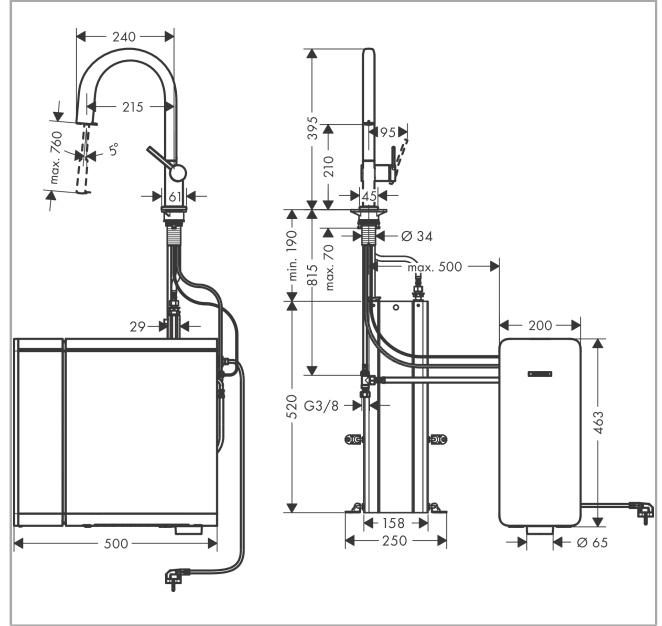

### Design awards

**Aqittura M91**  
**SodaSystem 210, pull-out spout, 1jet, sBox, starter set**  
 Finish: **Matt Black** Article Number: **76806670**

Product image

Scale drawing

Flowchart

**Aqittura M91**  
**SodaSystem 210, pull-out spout, 1jet, sBox, starter set**  
 Finish: **Matt Black** Article Number: **76806670**

Installation examples

**Aqittura M91**  
**SodaSystem 210, pull-out spout, 1jet, sBox, starter set**  
 Finish: **Matt Black** Article Number: **76806670**

Exploded Drawing

Year of production: >07/22

**Aqittura M91**  
**SodaSystem 210, pull-out spout, 1jet, sBox, starter set**  
 Finish: **Matt Black** Article Number: **76806670**