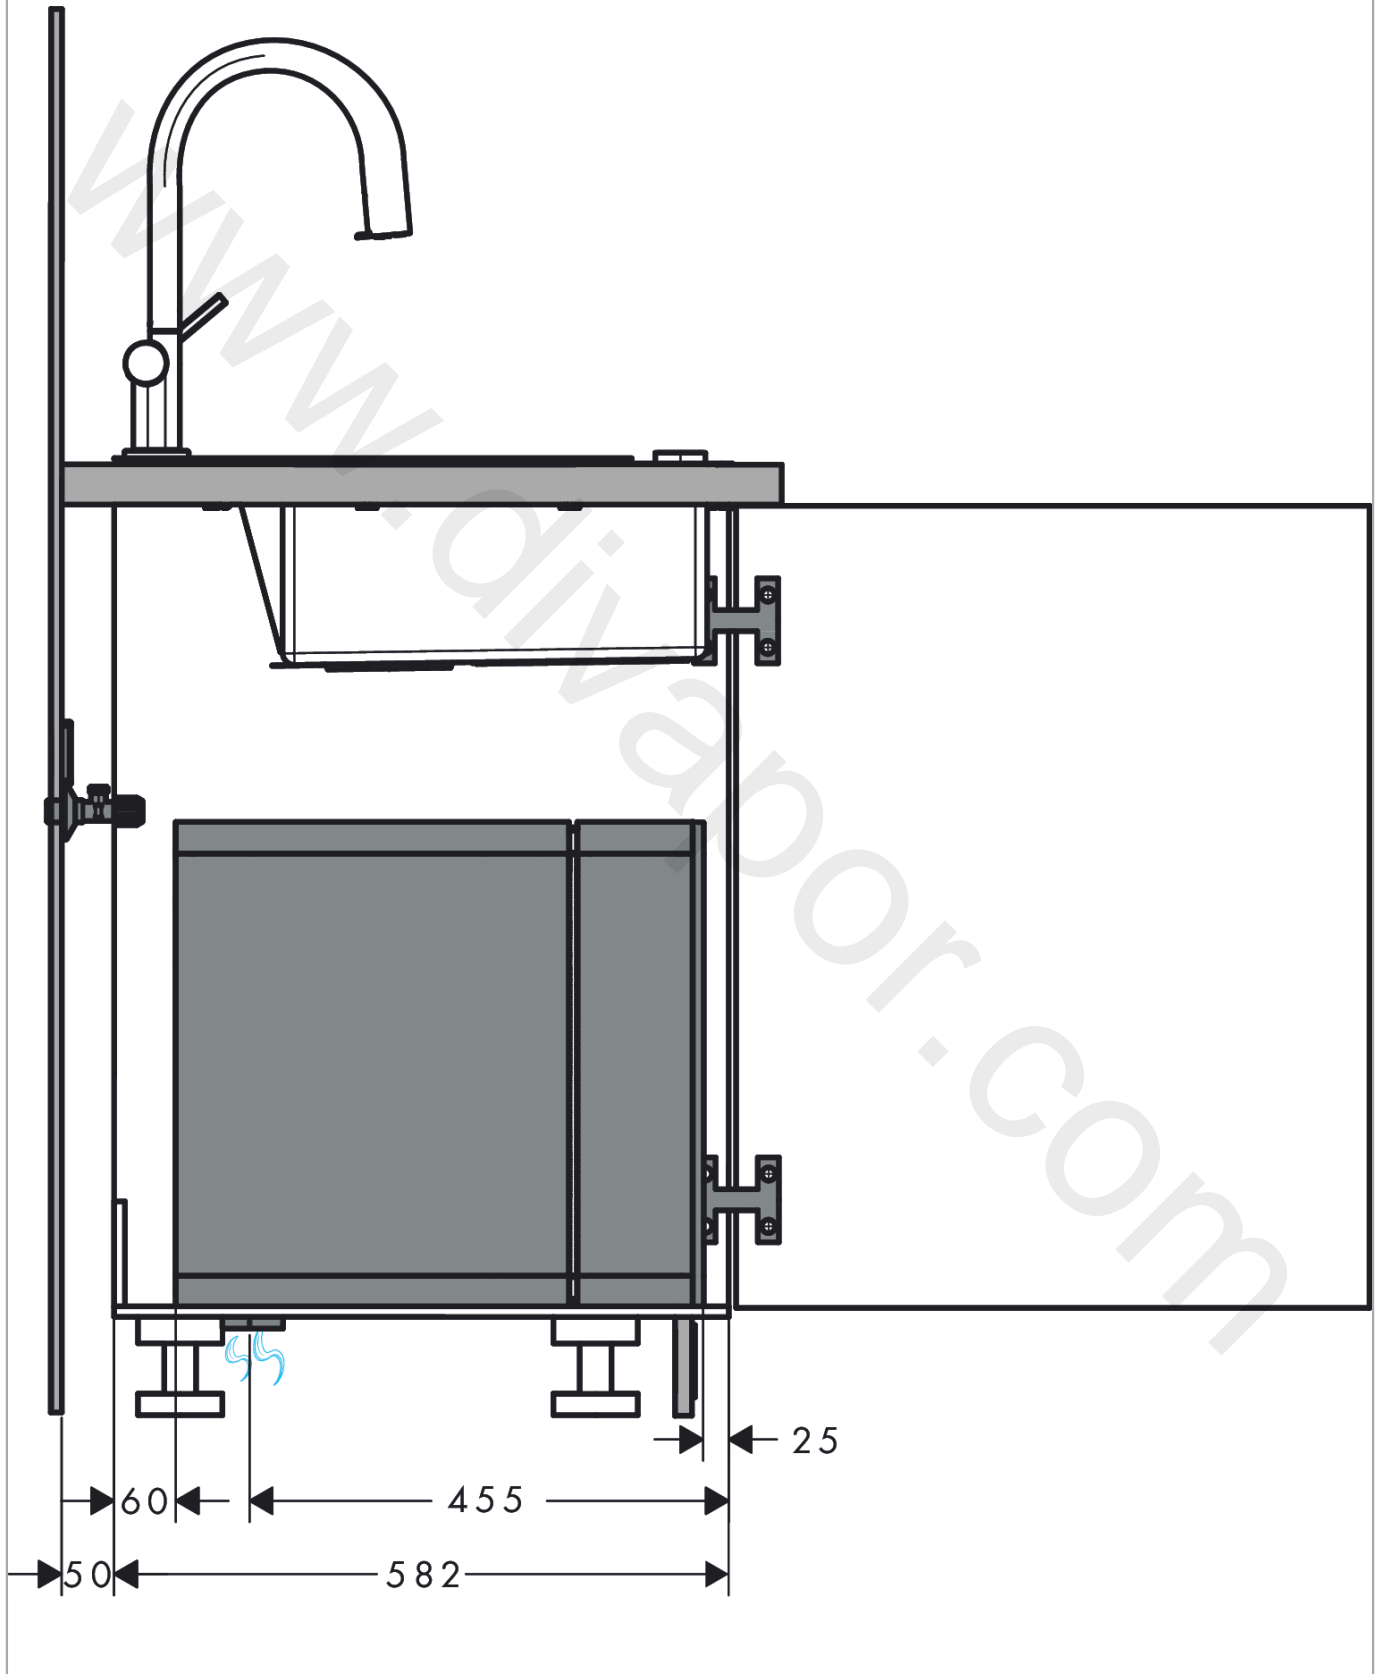

## Aqittura M91

**SodaSystem 210, pull-out spout, 1jet, sBox, starter set**

Finish: **Matt Black** Article Number: **76806670**

### Design awards

**Aqittura M91**  
**SodaSystem 210, pull-out spout, 1jet, sBox, starter set**  
 Finish: **Matt Black** Article Number: **76806670**

Product image

Scale drawing

Flowchart

**Aqittura M91**  
**SodaSystem 210, pull-out spout, 1jet, sBox, starter set**  
 Finish: **Matt Black** Article Number: **76806670**

Installation examples

**Aqittura M91**  
**SodaSystem 210, pull-out spout, 1jet, sBox, starter set**  
 Finish: **Matt Black** Article Number: **76806670**

Exploded Drawing

Year of production: >07/22

**Aqittura M91**  
**SodaSystem 210, pull-out spout, 1jet, sBox, starter set**  
 Finish: **Matt Black** Article Number: **76806670**