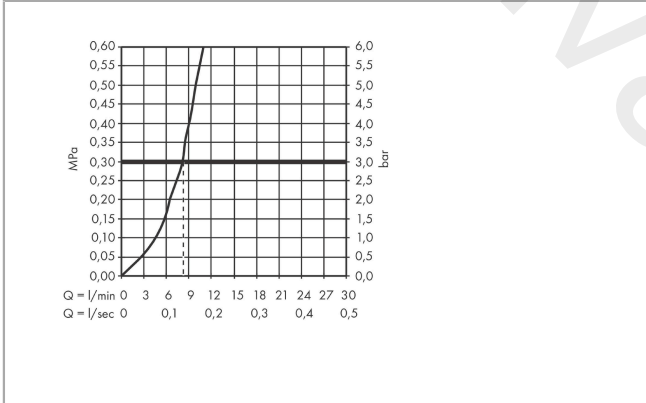

### Design awards

**Aqittura M91**  
**SodaSystem 210, pull-out spout, 1jet, sBox, starter set**  
 Finish: **Matt Black** Article Number: **76806670**

Product image

Scale drawing

Flowchart

**Aqittura M91**  
**SodaSystem 210, pull-out spout, 1jet, sBox, starter set**  
 Finish: **Matt Black** Article Number: **76806670**