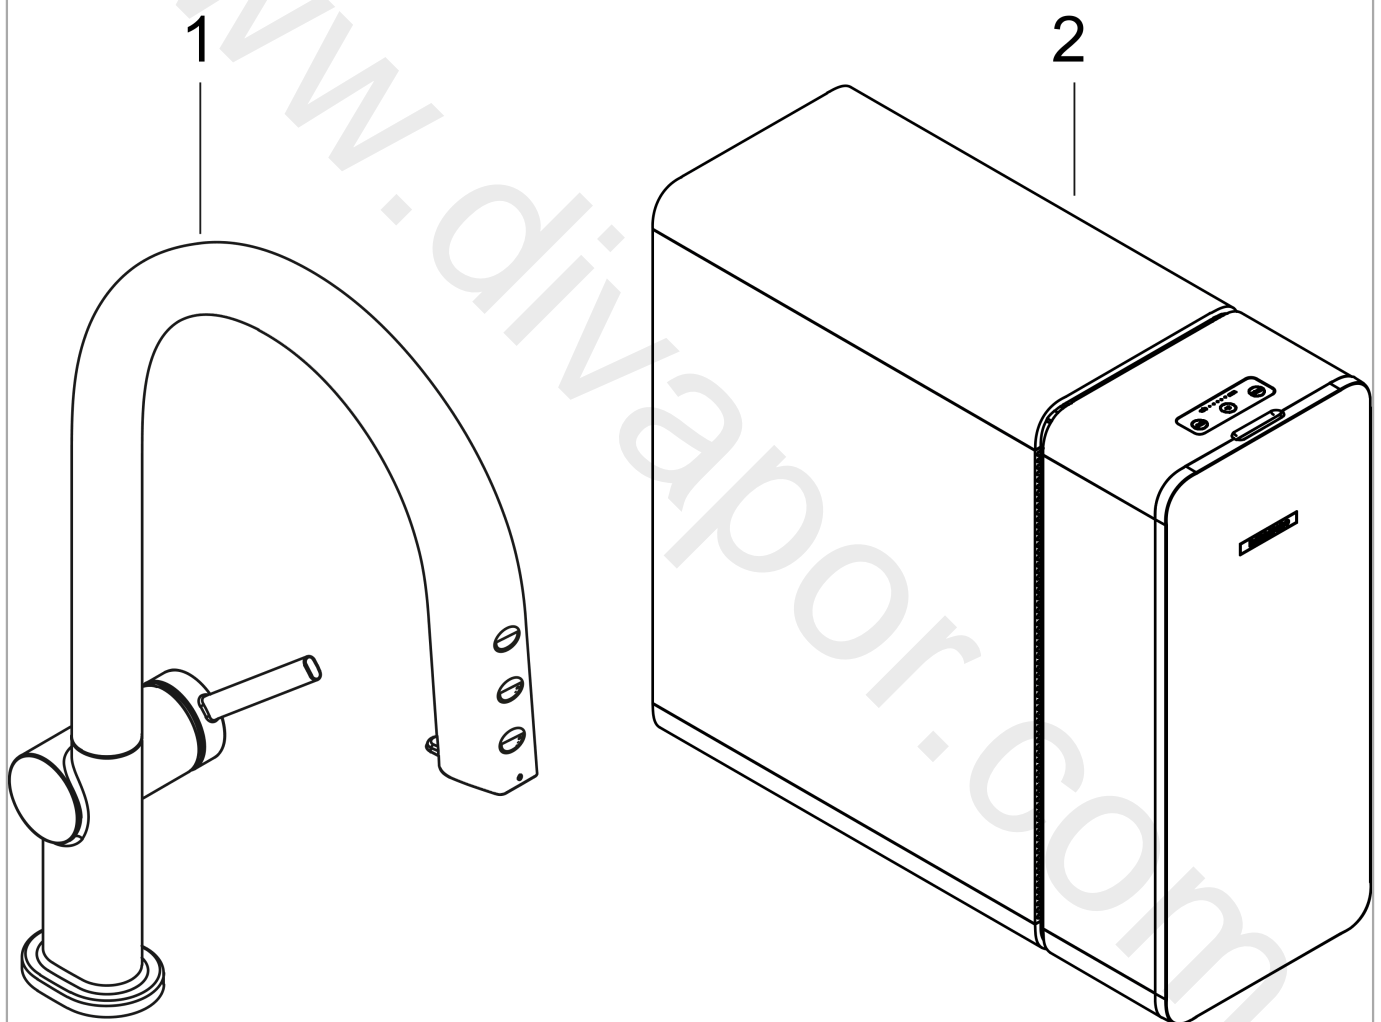

Installation examples

**Aqittura M91**  
**SodaSystem 210, pull-out spout, 1jet, sBox, starter set**  
 Finish: **Matt Black** Article Number: **76806670**

Exploded Drawing

Year of production: >07/22

**Aqittura M91**  
**SodaSystem 210, pull-out spout, 1jet, sBox, starter set**  
 Finish: **Matt Black** Article Number: **76806670**