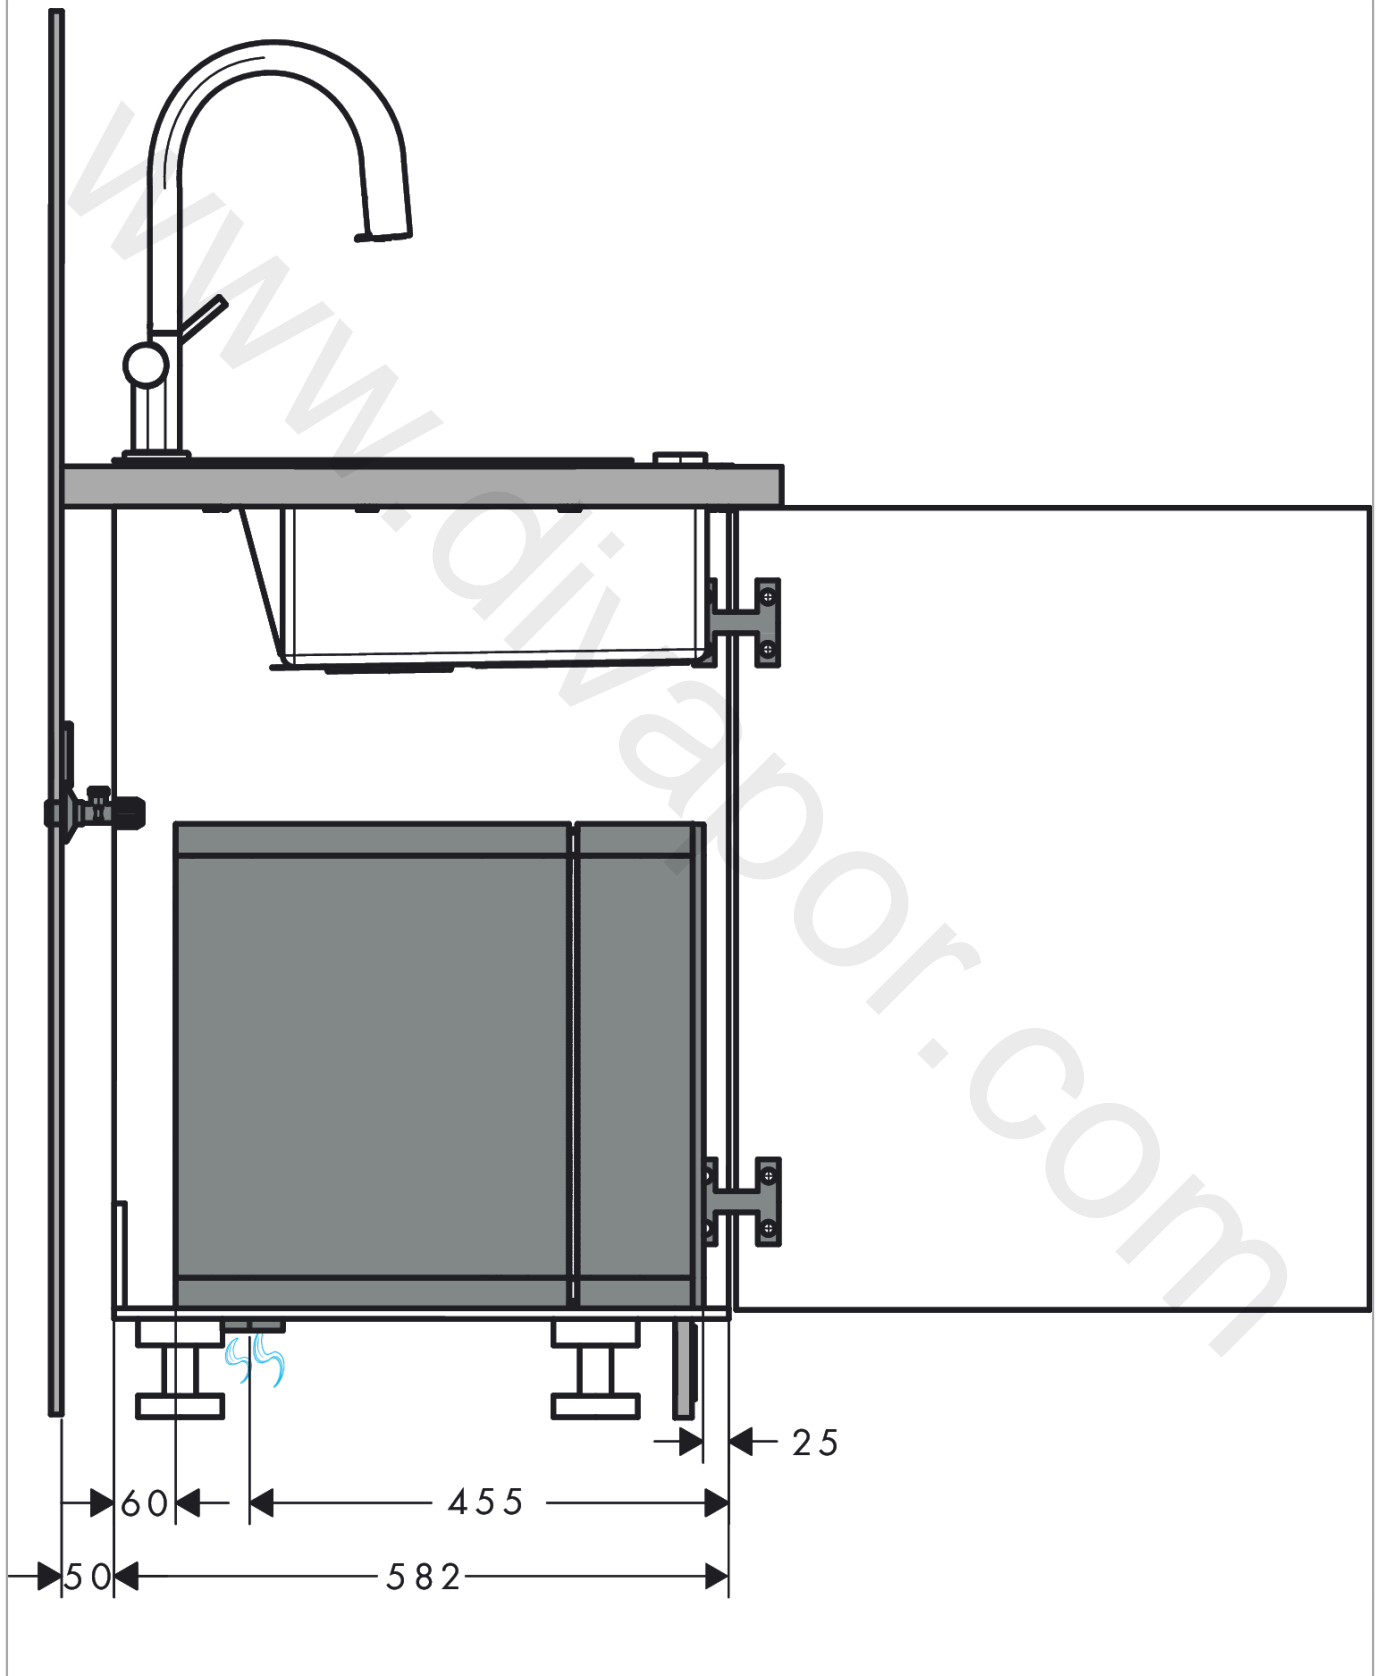

Aqittura M91

SodaSystem 210, pull-out spout, 1jet, sBox, starter set

Finish: **Chrome** Article Number: **76806000**

Description

product features

- consists of: single lever kitchen mixer, hose box, filterhead, mineralisation cartridge Harmony with filter, CO2 bottle, SodaBase
- ComfortZone 210
- swivel range adjustable in 3 steps 60°, 110° or 150°
- laminar spray
- maximum flow rate at 3 bar: 6,2 l/min
- ceramic cartridge
- connection type: G 3/8 connections
- integrated non-return valve
- suitable for continuous flow water heaters
- sBox for quiet, smooth and protected hose guidance in the cabinet, under the countertop
- extension length up to 76 cm
- tap hole with Ø 35 mm required
- separate water supply for filtered and unfiltered water
- cooled, filtered drinking water in still, medium and sparkling via selection button on the spout
- control and monitoring of consumption data via hansgrohe home App
- 425 g CO2 bottle for approx. 60 litres of sparkling water
- filter capacity: 300 l
- cooling capacity: 7 l/h cooled/filtered water
- push notification for low filter or CO2 capacity (hansgrohe home App)
- power consumption: 240 W (water release), 180 W (cooling phase), 3 W (standby)
- power supply: 230V ±10 %
- maximum withdrawal quantity (cooled/sparkling water): 2 l/min

Technology

Design awards

Aqittura M91
SodaSystem 210, pull-out spout, 1jet, sBox, starter set
 Finish: **Chrome** Article Number: **76806000**

Product image

Scale drawing

Flowchart

Aqittura M91
SodaSystem 210, pull-out spout, 1jet, sBox, starter set
 Finish: **Chrome** Article Number: **76806000**

Installation examples

Aqittura M91
SodaSystem 210, pull-out spout, 1jet, sBox, starter set
 Finish: **Chrome** Article Number: **76806000**

Exploded Drawing

Year of production: >07/22

Aqittura M91
SodaSystem 210, pull-out spout, 1jet, sBox, starter set
 Finish: **Chrome** Article Number: **76806000**