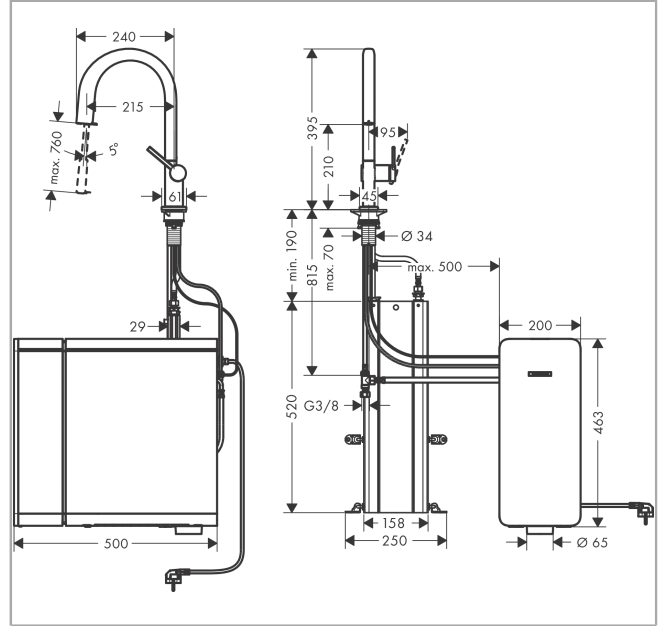

Aqittura M91

SodaSystem 210, pull-out spout, 1jet, sBox, starter set

Finish: **Chrome** Article Number: **76806000**

Description

product features

- consists of: single lever kitchen mixer, hose box, filterhead, mineralisation cartridge Harmony with filter, CO2 bottle, SodaBase
- ComfortZone 210
- swivel range adjustable in 3 steps 60°, 110° or 150°
- laminar spray
- maximum flow rate at 3 bar: 6,2 l/min
- ceramic cartridge
- connection type: G 3/8 connections
- integrated non-return valve
- suitable for continuous flow water heaters
- sBox for quiet, smooth and protected hose guidance in the cabinet, under the countertop
- extension length up to 76 cm
- tap hole with Ø 35 mm required
- separate water supply for filtered and unfiltered water
- cooled, filtered drinking water in still, medium and sparkling via selection button on the spout
- control and monitoring of consumption data via hansgrohe home App
- 425 g CO2 bottle for approx. 60 litres of sparkling water
- filter capacity: 300 l
- cooling capacity: 7 l/h cooled/filtered water
- push notification for low filter or CO2 capacity (hansgrohe home App)
- power consumption: 240 W (water release), 180 W (cooling phase), 3 W (standby)
- power supply: 230V ±10 %
- maximum withdrawal quantity (cooled/sparkling water): 2 l/min

Technology

Design awards

Aqittura M91
SodaSystem 210, pull-out spout, 1jet, sBox, starter set
 Finish: **Chrome** Article Number: **76806000**

Product image

Scale drawing

Flowchart

Aqittura M91
SodaSystem 210, pull-out spout, 1jet, sBox, starter set
 Finish: **Chrome** Article Number: **76806000**

Installation examples

Aqittura M91
SodaSystem 210, pull-out spout, 1jet, sBox, starter set
 Finish: **Chrome** Article Number: **76806000**

Exploded Drawing

Year of production: >07/22

Aqittura M91
SodaSystem 210, pull-out spout, 1jet, sBox, starter set
 Finish: **Chrome** Article Number: **76806000**