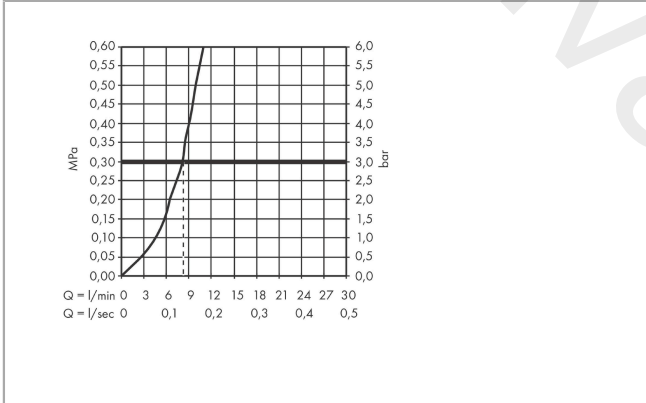

Technology

Design awards

Aqittura M91
SodaSystem 210, pull-out spout, 1jet, sBox, starter set
 Finish: **Chrome** Article Number: **76806000**

Product image

Scale drawing

Flowchart

Aqittura M91
SodaSystem 210, pull-out spout, 1jet, sBox, starter set
 Finish: **Chrome** Article Number: **76806000**