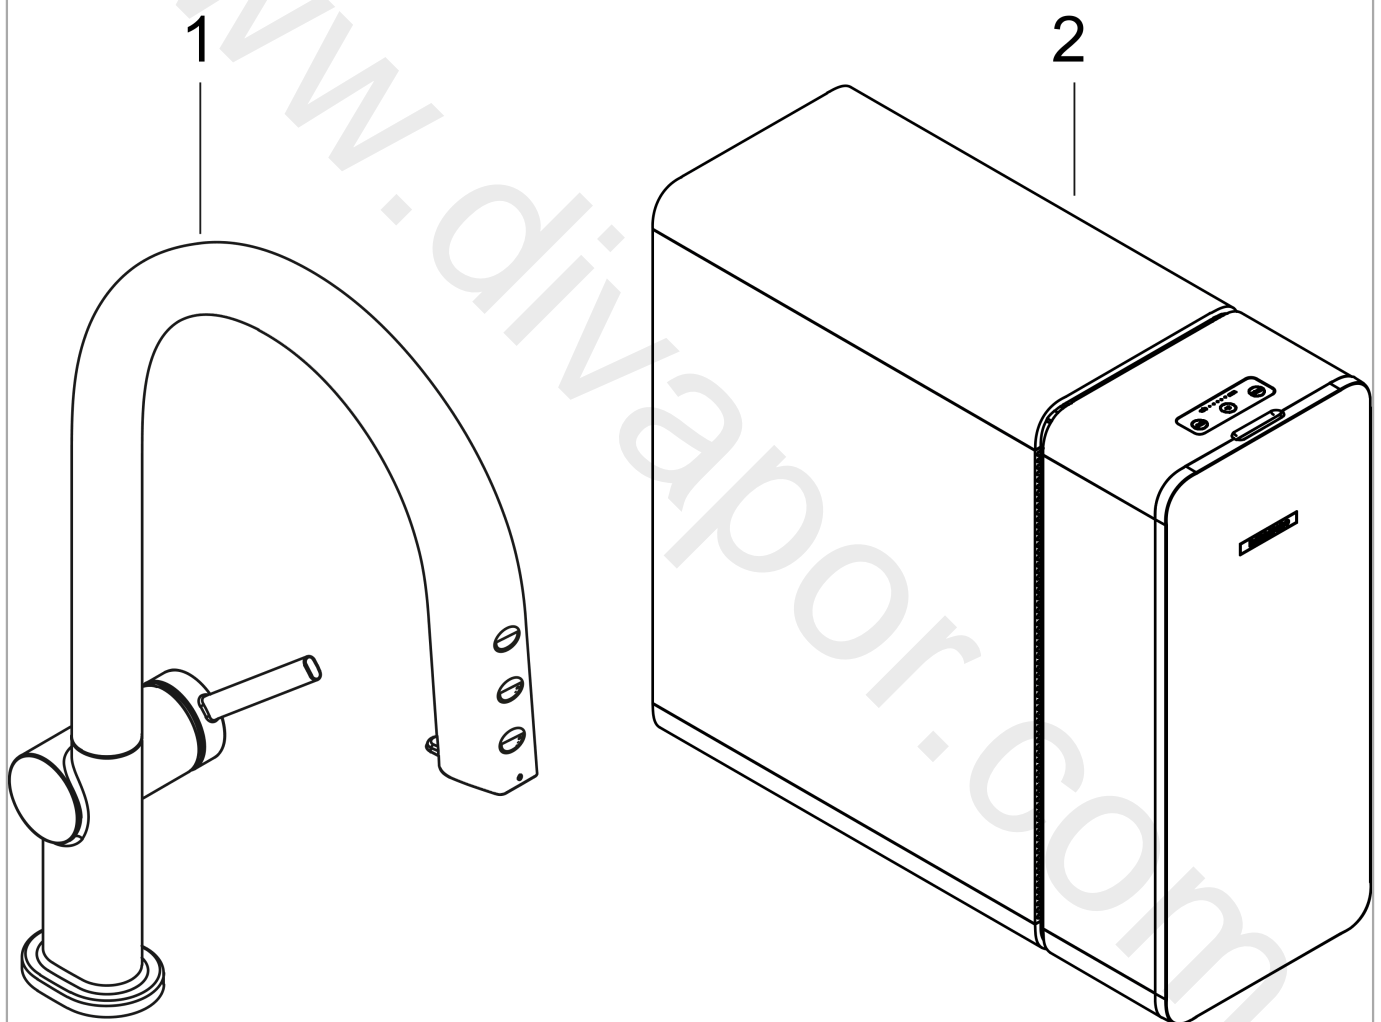

Aqittura M91

SodaSystem 210, pull-out spout, 1jet, sBox, starter set

Finish: **Chrome** Article Number: **76806000**

Description

product features

- consists of: single lever kitchen mixer, hose box, filterhead, mineralisation cartridge Harmony with filter, CO2 bottle, SodaBase
- ComfortZone 210
- swivel range adjustable in 3 steps 60°, 110° or 150°
- laminar spray
- maximum flow rate at 3 bar: 6,2 l/min
- ceramic cartridge
- connection type: G 3/8 connections
- integrated non-return valve
- suitable for continuous flow water heaters
- sBox for quiet, smooth and protected hose guidance in the cabinet, under the countertop
- extension length up to 76 cm
- tap hole with Ø 35 mm required
- separate water supply for filtered and unfiltered water
- cooled, filtered drinking water in still, medium and sparkling via selection button on the spout
- control and monitoring of consumption data via hansgrohe home App
- 425 g CO2 bottle for approx. 60 litres of sparkling water
- filter capacity: 300 l
- cooling capacity: 7 l/h cooled/filtered water
- push notification for low filter or CO2 capacity (hansgrohe home App)
- power consumption: 240 W (water release), 180 W (cooling phase), 3 W (standby)
- power supply: 230V ±10 %
- maximum withdrawal quantity (cooled/sparkling water): 2 l/min

Technology

Design awards

Aqittura M91
SodaSystem 210, pull-out spout, 1jet, sBox, starter set
 Finish: **Chrome** Article Number: **76806000**

Product image

Scale drawing

Flowchart

Aqittura M91
SodaSystem 210, pull-out spout, 1jet, sBox, starter set
 Finish: **Chrome** Article Number: **76806000**

Installation examples

Aqittura M91
SodaSystem 210, pull-out spout, 1jet, sBox, starter set
 Finish: **Chrome** Article Number: **76806000**

Exploded Drawing

Year of production: >07/22

Aqittura M91
SodaSystem 210, pull-out spout, 1jet, sBox, starter set
 Finish: **Chrome** Article Number: **76806000**