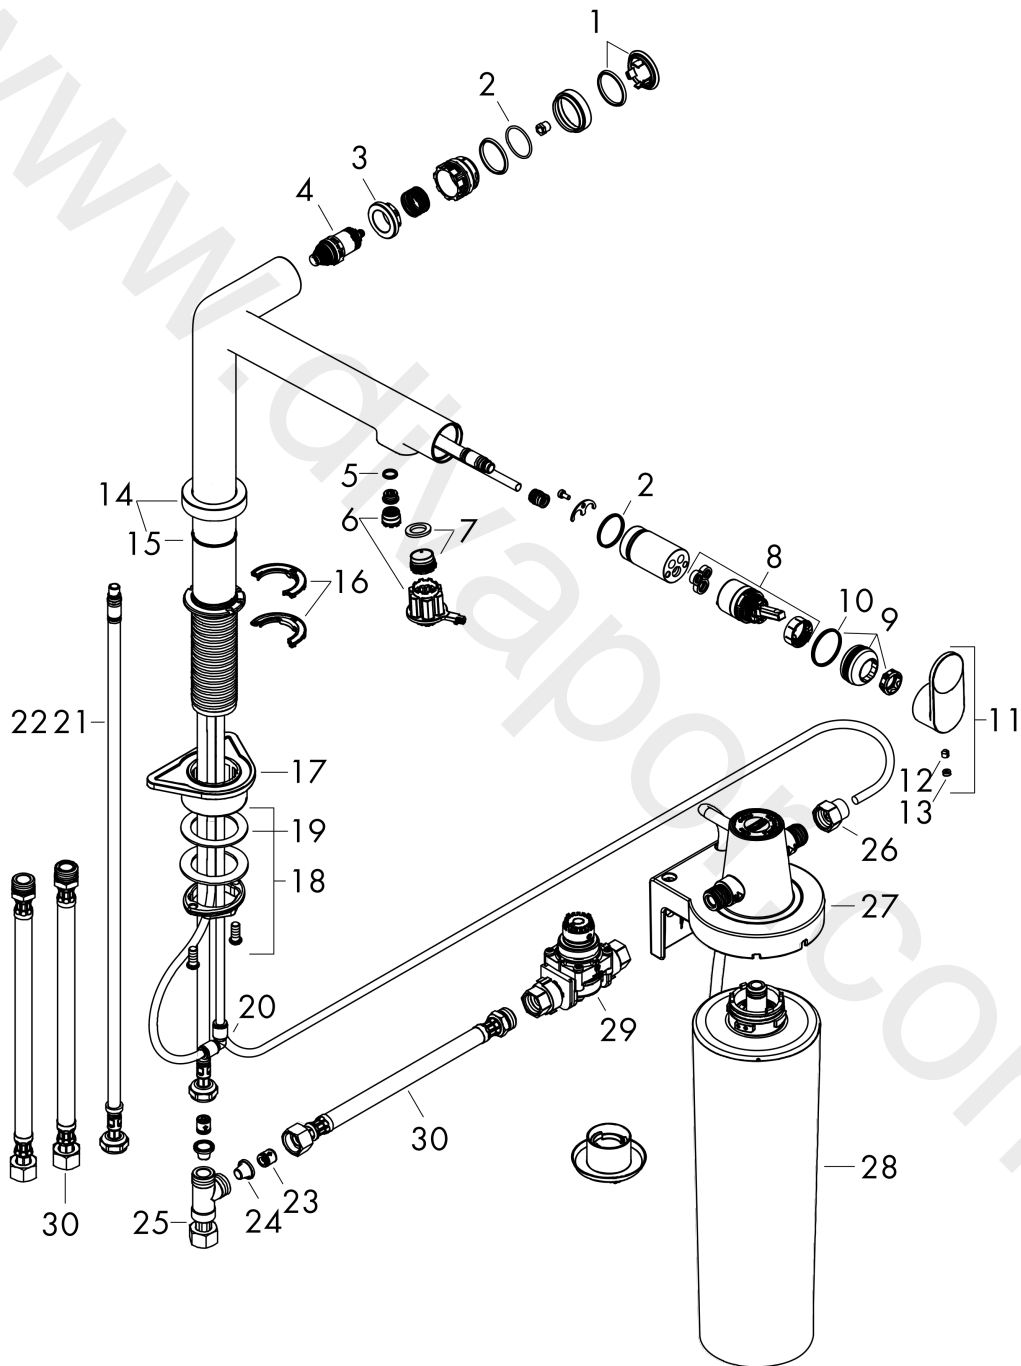

Aqittura M91
FilterSystem 240, 1jet
Finish: **Stainless Steel Finish** Article Number: **76804800**

Exploded Drawing

Year of production: >03/22

Aqittura M91

FilterSystem 240, 1jet

Finish: **Stainless Steel Finish** Article Number: **76804800**

Spare part list

Year of production: >03/22

Pos.	Description	Article Number	Price	PU
1	cover	92289000	£ 13,30	1
2	O-ring 23x1,5	92287000	£ 3,30	1
3	nut	98368000	£ 13,30	1
4	shut off unit	98463000	£ 51,00	1
5	O-ring 8x1,5	98423000	£ 3,30	1
6	aerator laminar	94699000	£ 25,00	1
7	aerator laminar M18x1 (7 l/min)	96911000	£ 43,00	1
8	cartridge, assy	93183000	£ 137,00	1
9	nut	94703800	£ 76,00	1
10	O-ring 26x1,5	98390000	£ 3,30	1
11	handle	94700800	£ 64,00	1
12	hollow set screw M5x5	98446000	£ 3,30	1
13	screw cover	93735610	£ 9,00	1
14	escutcheon	94704800	£ 76,00	1
15	O-ring 25x1,5	98146000	£ 3,30	1
16	set of locating rings (60° / 110°)	94705000	£ 13,30	1
17	support	97523000	£ 6,10	1
18	fixing set (special)	93253000	£ 20,50	1
19	lever collar	97548000	£ 3,30	1
20	coupling set	94711000	£ 51,00	1
21	connection hose	94267000	£ 43,00	1
22	O-ring 6,6x1,6	93019000	£ 3,30	1
23	non return valve DW 10	96456000	£ 9,00	1
24	filter	98516000	£ 6,10	1
25	T-piece	94707000	£ 137,00	1
26	set of adapters	94710000	£ 51,00	1
27	support element	94709000	£ 137,00	1
28	Filter with activated carbon and mineralisation (Harmony)	76828000	-	1
29	pressure reducer	94708000	£ 173,00	1
30	connection hose 700 mm G3/8 x G3/8	95896000	£ 64,00	1