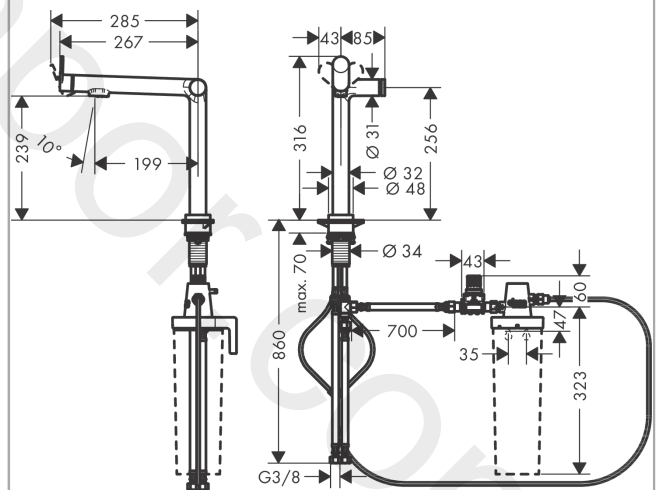

Scale drawing