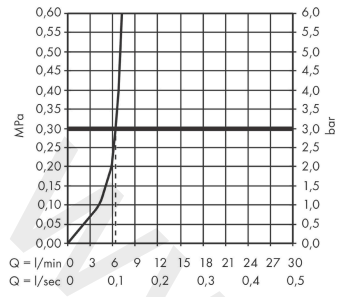

Aqittura M91

FilterSystem 240, 1jet

Finish: **Stainless Steel Finish**

Article Number: **76804800**

Flowchart

www.divapor.com