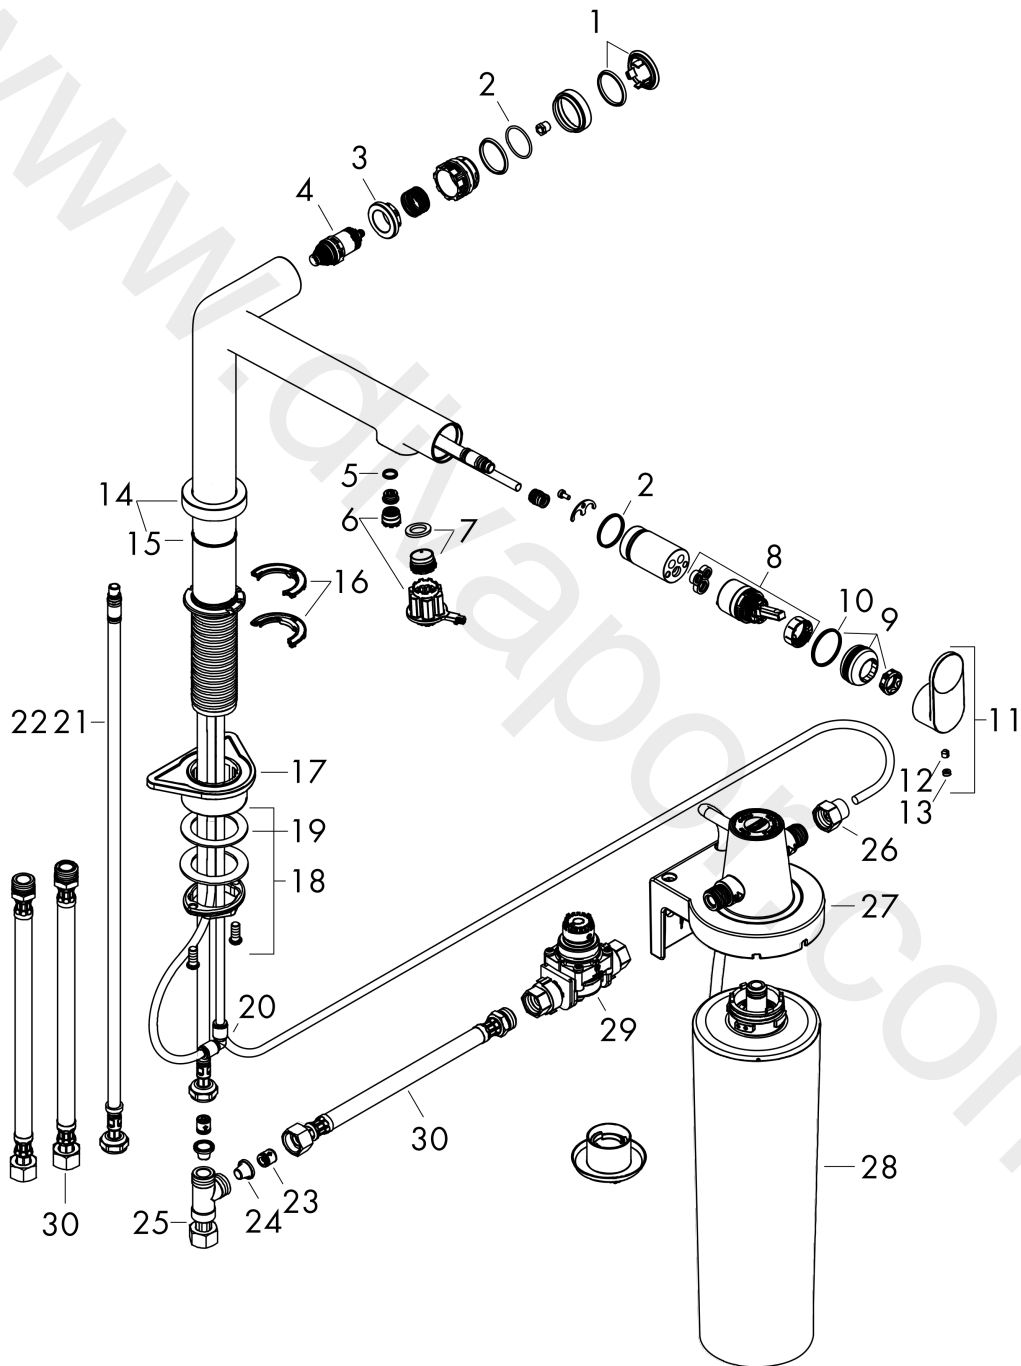

#### Scale drawing

**Aqittura M91**  
**FilterSystem 240, 1jet**

Finish: **Matt Black** Article Number: **76804670**

**Flowchart**

www.divapor.com

**Aqittura M91**  
**FilterSystem 240, 1jet**  
 Finish: **Matt Black** Article Number: **76804670**

**Exploded Drawing**

Year of production: >03/22

#### Spare part list

Year of production: >03/22

Pos.	Description	Article Number	Price	PU
1	cover	92289340	£ 19,80	1
2	O-ring 23x1,5	92287000	£ 3,30	1
3	nut	98368000	£ 13,30	1
4	shut off unit	98463000	£ 51,00	1
5	O-ring 8x1,5	98423000	£ 3,30	1
6	aerator laminar	94699000	£ 25,00	1
7	aerator laminar M18x1 (7 l/min)	96911000	£ 43,00	1
8	cartridge, assy	93183000	£ 137,00	1
9	nut	94703670	£ 76,00	1
10	O-ring 26x1,5	98390000	£ 3,30	1
11	handle	94700670	£ 64,00	1
12	hollow set screw M5x5	98446000	£ 3,30	1
13	screw cover	93735610	£ 9,00	1
14	escutcheon	94704670	£ 76,00	1
15	O-ring 25x1,5	98146000	£ 3,30	1
16	set of locating rings (60° / 110°)	94705000	£ 13,30	1
17	support	97523000	£ 6,10	1
18	fixing set (special)	93253000	£ 20,50	1
19	lever collar	97548000	£ 3,30	1
20	coupling set	94711000	£ 51,00	1
21	connection hose	94267000	£ 43,00	1
22	O-ring 6,6x1,6	93019000	£ 3,30	1
23	non return valve DW 10	96456000	£ 9,00	1
24	filter	98516000	£ 6,10	1
25	T-piece	94707000	£ 137,00	1
26	set of adapters	94710000	£ 51,00	1
27	support element	94709000	£ 137,00	1
28	Filter with activated carbon and mineralisation (Harmony)	76828000	-	1
29	pressure reducer	94708000	£ 173,00	1
30	connection hose 700 mm G3/8 x G3/8	95896000	£ 64,00	1