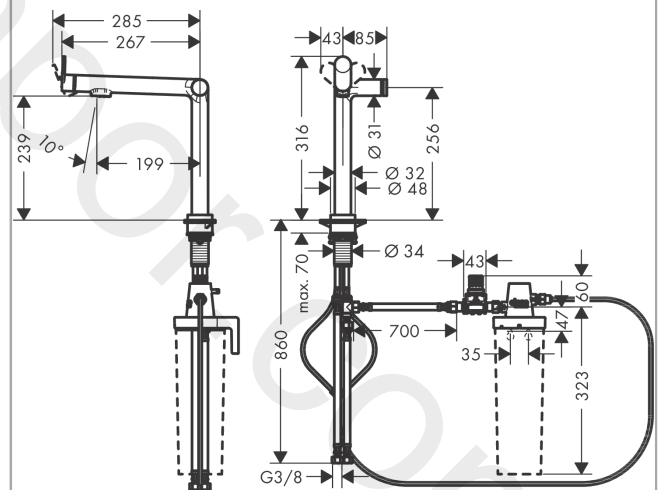

Scale drawing