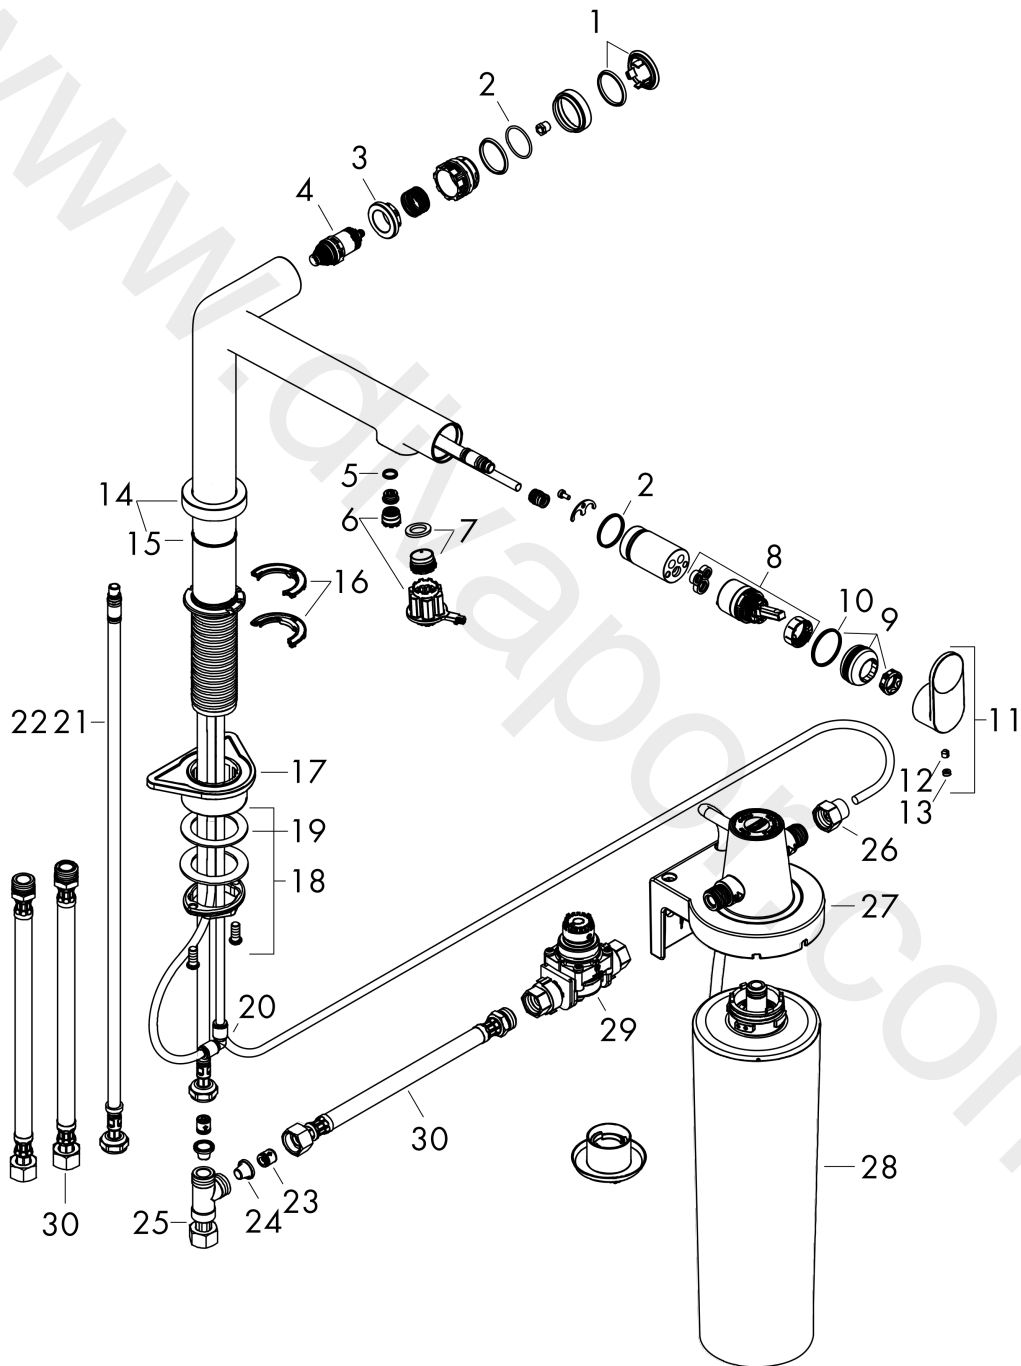

Exploded Drawing

Year of production: >03/22

Aqittura M91

FilterSystem 240, 1jet

Finish: **Chrome** Article Number: **76804000**

Spare part list

Year of production: >03/22

Pos.	Description	Article Number	Price	PU
1	cover	92289000	£ 13,30	1
2	O-ring 23x1,5	92287000	£ 3,30	1
3	nut	98368000	£ 13,30	1
4	shut off unit	98463000	£ 51,00	1
5	O-ring 8x1,5	98423000	£ 3,30	1
6	aerator laminar	94699000	£ 25,00	1
7	aerator laminar M18x1 (7 l/min)	96911000	£ 43,00	1
8	cartridge, assy	93183000	£ 137,00	1
9	nut	94703000	£ 51,00	1
10	O-ring 26x1,5	98390000	£ 3,30	1
11	handle	94700000	£ 43,00	1
12	hollow set screw M5x5	98446000	£ 3,30	1
13	screw cover	93735610	£ 9,00	1
14	escutcheon	94704000	£ 51,00	1
15	O-ring 25x1,5	98146000	£ 3,30	1
16	set of locating rings (60° / 110°)	94705000	£ 13,30	1
17	support	97523000	£ 6,10	1
18	fixing set (special)	93253000	£ 20,50	1
19	lever collar	97548000	£ 3,30	1
20	coupling set	94711000	£ 51,00	1
21	connection hose	94267000	£ 43,00	1
22	O-ring 6,6x1,6	93019000	£ 3,30	1
23	non return valve DW 10	96456000	£ 9,00	1
24	filter	98516000	£ 6,10	1
25	T-piece	94707000	£ 137,00	1
26	set of adapters	94710000	£ 51,00	1
27	support element	94709000	£ 137,00	1
28	Filter with activated carbon and mineralisation (Harmony)	76828000	-	1
29	pressure reducer	94708000	£ 173,00	1
30	connection hose 700 mm G3/8 x G3/8	95896000	£ 64,00	1