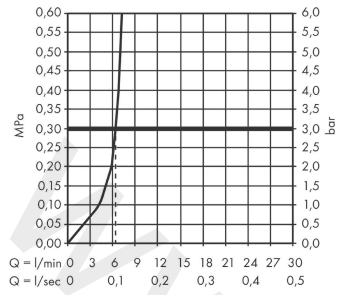

Aqittura M91

FilterSystem 240, 1jet

Finish: **Chrome** Article Number: **76804000**

Description

product features

- consists of: single lever kitchen mixer, filterhead
- ComfortZone 240
- I-spout
- swivel range adjustable in 2 steps 60° or 110°
- laminar spray
- maximum flow rate at 3 bar: 7 l/min
- ceramic cartridge
- connection type: G 3/8 connections
- integrated non-return valve
- suitable for continuous flow water heaters
- tap hole with Ø 35 mm required
- separate water supply for filtered and unfiltered water
- filtered still drinking water via Select button
- filter connection: G 3/8 input and output
- maximum withdrawal quantity (filtered water): 1,6 l/min

Technology

Design awards

Product image

Scale drawing

Aqittura M91
FilterSystem 240, 1jet

Finish: **Chrome** Article Number: **76804000**

Flowchart

Aqittura M91
FilterSystem 240, 1jet
 Finish: **Chrome** Article Number: **76804000**