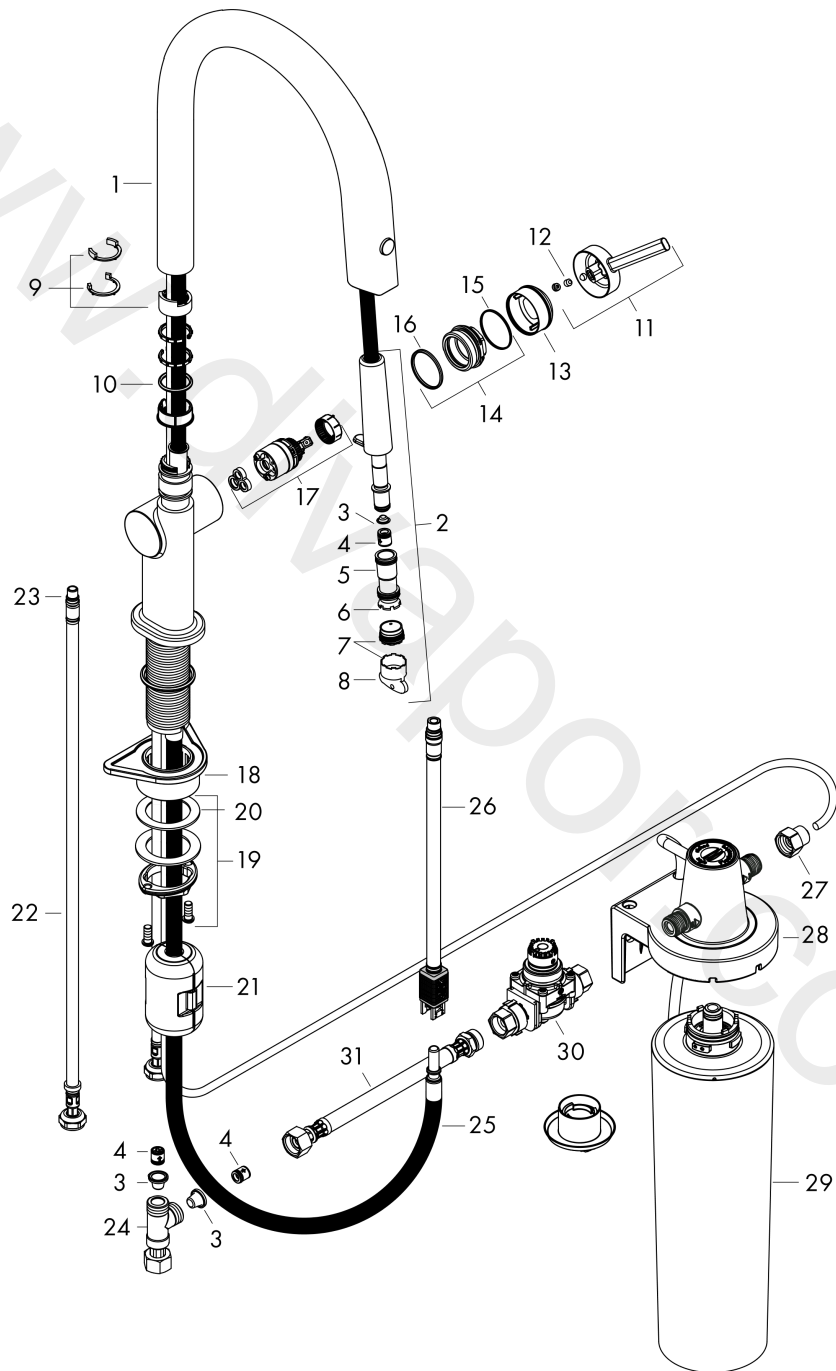

Aqittura M91
FilterSystem 210, pull-out spout, 1jet
Finish: **Matt Black** Article Number: **76803670**

Exploded Drawing

Year of production: >06/22

Aqittura M91

FilterSystem 210, pull-out spout, 1jet

Finish: **Matt Black** Article Number: **76803670**

Spare part list

Year of production: >06/22

Pos.	Description	Article Number	Price	PU
1	spout cpl.	94713670	£ 260,00	1
2	handspray	94512000	£ 51,00	1
3	filter	98516000	£ 6,10	1
4	non return valve DW 10	96456000	£ 9,00	1
5	O-ring 13x1,5	98475000	£ 3,30	1
6	O-Ring 12x2,5	98230000	£ 3,30	1
7	spray former	93748000	£ 25,00	1
8	service tool	93750000	£ 9,00	1
9	set of locating rings (110° / 150°)	94513000	£ 64,00	1
10	O-ring 21x2,5	98211000	£ 3,30	1
11	handle	93736670	£ 64,00	1
12	hollow set screw M5x5	98446000	£ 3,30	1
13	flange	93737670	£ 64,00	1
14	nut	93738000	£ 51,00	1
15	O-ring 29x2	98391000	£ 3,30	1
16	O-ring 30x1,5	98433000	£ 3,30	1
17	cartridge, assy	93740000	£ 96,00	1
18	support	97523000	£ 6,10	1
19	fixing set (Ø 34)	95049000	£ 16,10	1
20	lever collar	97548000	£ 3,30	1
21	weight	92500000	£ 43,00	1
22	connection hose 900 mm M8x0,75 G3/8	93746000	£ 43,00	1
23	O-ring 6,6x1,6	93019000	£ 3,30	1
24	T-piece	94707000	£ 137,00	1
25	hose	93745000	£ 79,00	1
26	hose	94714000	£ 51,00	1
27	set of adapters	94710000	£ 51,00	1
28	support element	94709000	£ 137,00	1
29	Filter with activated carbon and mineralisation (Harmony)	76828000	-	1
30	pressure reducer	94708000	£ 173,00	1
31	connection hose 700 mm G3/8 x G3/8	95896000	£ 64,00	1
a	Flow meter	76818000	-	1