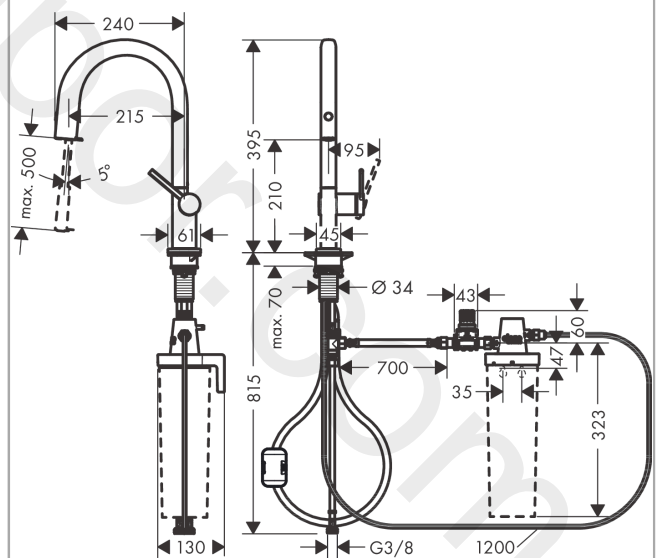

Scale drawing