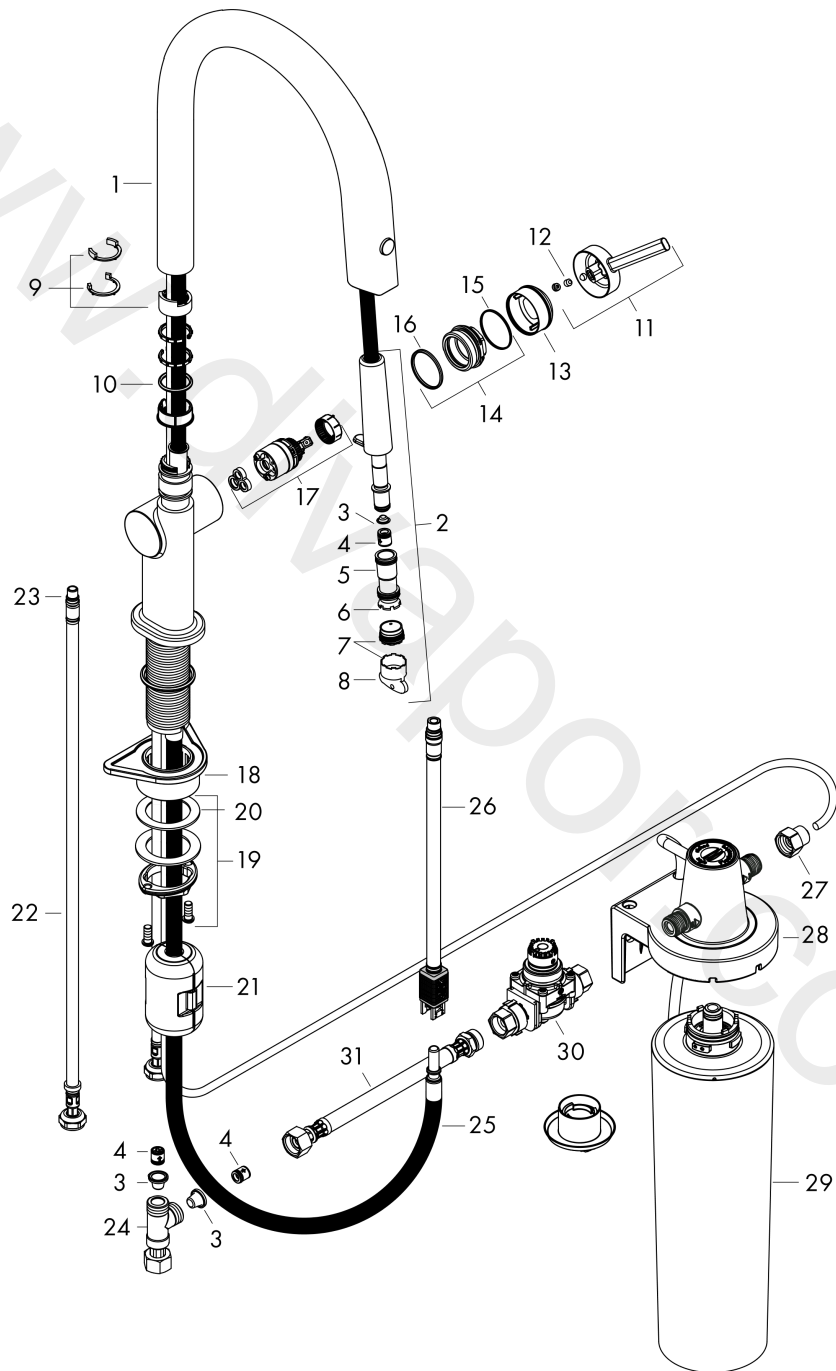

Aqittura M91
FilterSystem 210, pull-out spout, 1jet
Finish: **Chrome** Article Number: **76803000**

Exploded Drawing

Year of production: >06/22

Aqittura M91

FilterSystem 210, pull-out spout, 1jet

Finish: **Chrome** Article Number: **76803000**

Spare part list

Year of production: >06/22

Pos.	Description	Article Number	Price	PU
1	spout cpl.	94713000	£ 173,00	1
2	handspray	94512000	£ 51,00	1
3	filter	98516000	£ 6,10	1
4	non return valve DW 10	96456000	£ 9,00	1
5	O-ring 13x1,5	98475000	£ 3,30	1
6	O-Ring 12x2,5	98230000	£ 3,30	1
7	spray former	93748000	£ 25,00	1
8	service tool	93750000	£ 9,00	1
9	set of locating rings (110° / 150°)	94513000	£ 64,00	1
10	O-ring 21x2,5	98211000	£ 3,30	1
11	handle	93736000	£ 43,00	1
12	hollow set screw M5x5	98446000	£ 3,30	1
13	flange	93737000	£ 43,00	1
14	nut	93738000	£ 51,00	1
15	O-ring 29x2	98391000	£ 3,30	1
16	O-ring 30x1,5	98433000	£ 3,30	1
17	cartridge, assy	93740000	£ 96,00	1
18	support	97523000	£ 6,10	1
19	fixing set (Ø 34)	95049000	£ 16,10	1
20	lever collar	97548000	£ 3,30	1
21	weight	92500000	£ 43,00	1
22	connection hose 900 mm M8x0,75 G3/8	93746000	£ 43,00	1
23	O-ring 6,6x1,6	93019000	£ 3,30	1
24	T-piece	94707000	£ 137,00	1
25	hose	93745000	£ 79,00	1
26	hose	94714000	£ 51,00	1
27	set of adapters	94710000	£ 51,00	1
28	support element	94709000	£ 137,00	1
29	Filter with activated carbon and mineralisation (Harmony)	76828000	-	1
30	pressure reducer	94708000	£ 173,00	1
31	connection hose 700 mm G3/8 x G3/8	95896000	£ 64,00	1
a	Flow meter	76818000	-	1