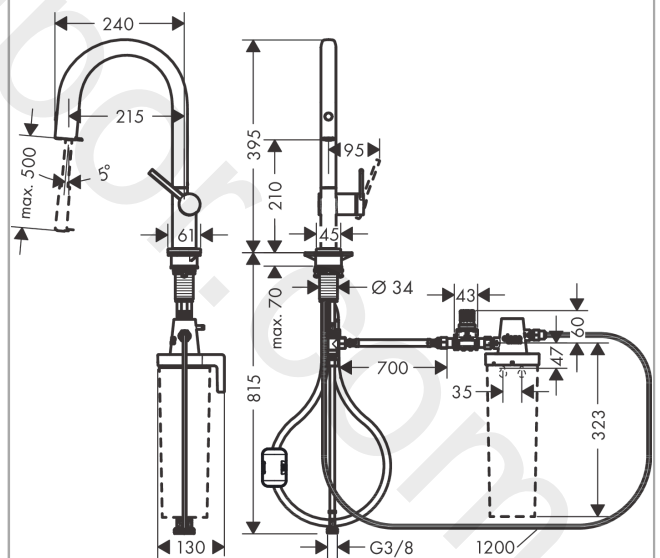

Aqittura M91

FilterSystem 210, pull-out spout, 1jet

Finish: **Chrome** Article Number: **76803000**

Description

product features

- consists of: single lever kitchen mixer, filterhead
- ComfortZone 210
- swivel range adjustable in 3 steps 60°, 110° or 150°
- laminar spray
- quick connect hose
- maximum flow rate at 3 bar: 6,5 l/min
- ceramic cartridge
- connection type: G 3/8 connections
- integrated non-return valve
- suitable for continuous flow water heaters
- extension length up to 50 cm
- tap hole with Ø 35 mm required
- separate water supply for filtered and unfiltered water
- filtered still drinking water via push button at the spout
- filter connection: G 3/8 input and output
- maximum withdrawal quantity (filtered water): 1,8 l/min

Technology

Design awards

Product image

Scale drawing

Aqittura M91
FilterSystem 210, pull-out spout, 1jet
 Finish: **Chrome** Article Number: **76803000**

Exploded Drawing

Year of production: >06/22

Aqittura M91