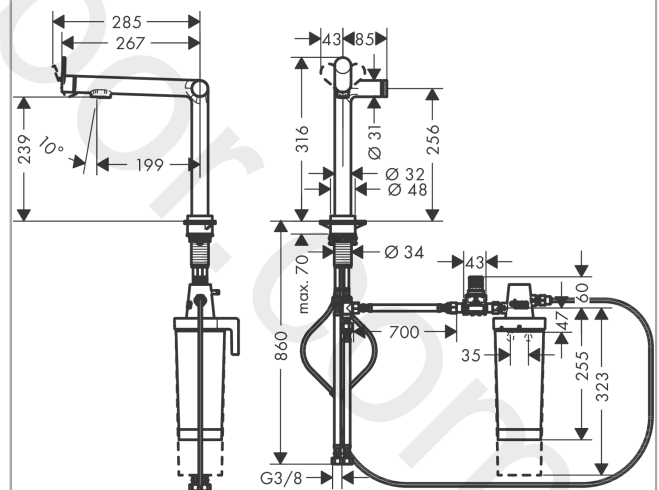

Scale drawing