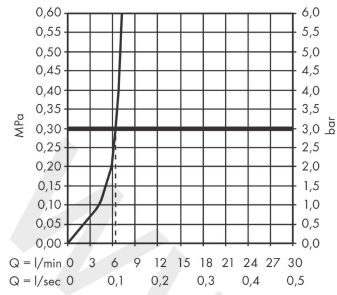

Aqittura M91

FilterSystem 240, 1jet, starter set

Finish: **Stainless Steel Finish** Article Number: **76802800**

Flowchart

www.divapor.com