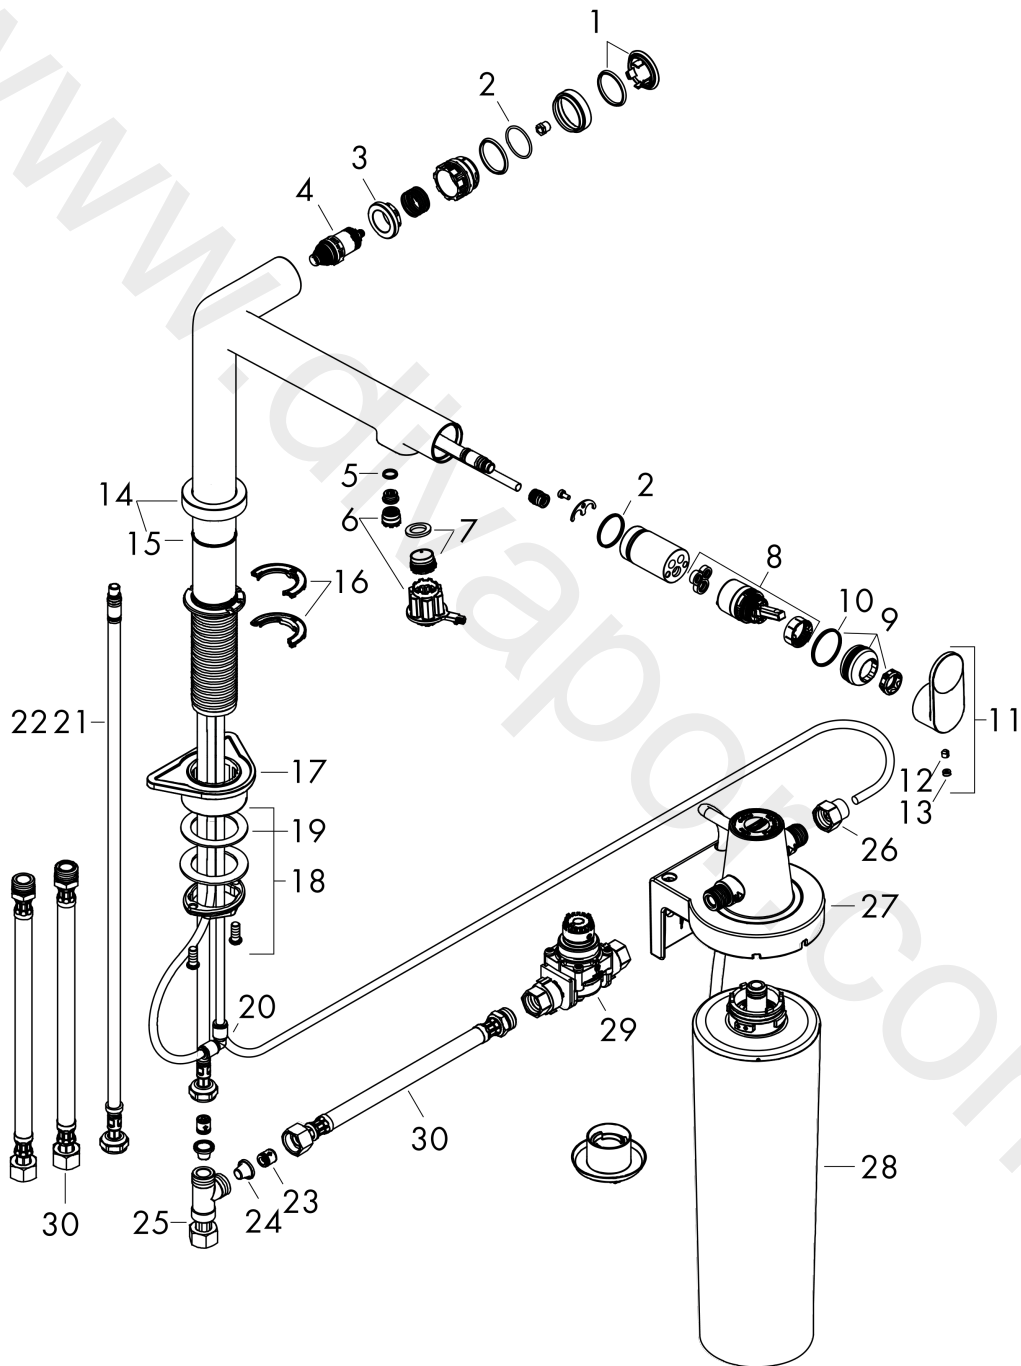

Aqittura M91

FilterSystem 240, 1jet, starter set

Finish: **Stainless Steel Finish**

Article Number: **76802800**

Exploded Drawing

Year of production: >03/22

Aqittura M91

FilterSystem 240, 1jet, starter set

Finish: **Stainless Steel Finish** Article Number: **76802800**

Spare part list

Year of production: >03/22

Pos.	Description	Article Number	Price	PU
1	cover	92289000	£ 13,30	1
2	O-ring 23x1,5	92287000	£ 3,30	1
3	nut	98368000	£ 13,30	1
4	shut off unit	98463000	£ 51,00	1
5	O-ring 8x1,5	98423000	£ 3,30	1
6	aerator laminar	94699000	£ 25,00	1
7	aerator laminar M18x1 (7 l/min)	96911000	£ 43,00	1
8	cartridge, assy	93183000	£ 137,00	1
9	nut	94703800	£ 76,00	1
10	O-ring 26x1,5	98390000	£ 3,30	1
11	handle	94700800	£ 64,00	1
12	hollow set screw M5x5	98446000	£ 3,30	1
13	screw cover	93735610	£ 9,00	1
14	escutcheon	94704800	£ 76,00	1
15	O-ring 25x1,5	98146000	£ 3,30	1
16	set of locating rings (60° / 110°)	94705000	£ 13,30	1
17	support	97523000	£ 6,10	1
18	fixing set (special)	93253000	£ 20,50	1
19	lever collar	97548000	£ 3,30	1
20	coupling set	94711000	£ 51,00	1
21	connection hose	94267000	£ 43,00	1
22	O-ring 6,6x1,6	93019000	£ 3,30	1
23	non return valve DW 10	96456000	£ 9,00	1
24	filter	98516000	£ 6,10	1
25	T-piece	94707000	£ 137,00	1
26	set of adapters	94710000	£ 51,00	1
27	support element	94709000	£ 137,00	1
28	Filter with activated carbon and mineralisation (Harmony)	76828000	-	1
29	pressure reducer	94708000	£ 173,00	1
30	connection hose 700 mm G3/8 x G3/8	95896000	£ 64,00	1
a	Flow meter	76818000	-	1