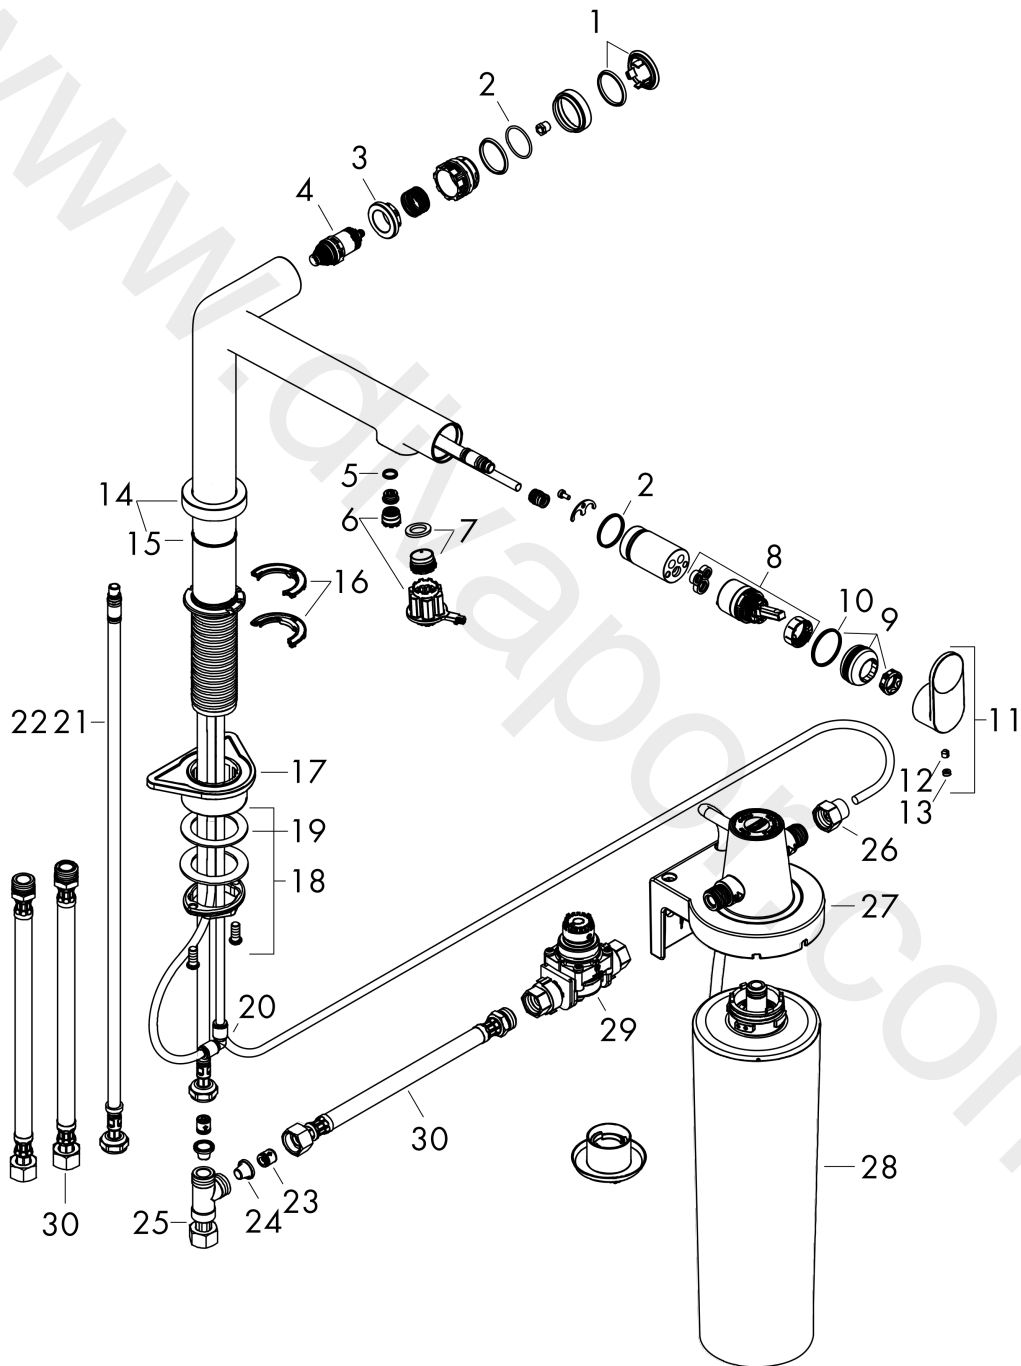

Aqittura M91
FilterSystem 240, 1jet, starter set
Finish: **Matt Black** Article Number: **76802670**

Exploded Drawing

Year of production: >03/22

Aqittura M91

FilterSystem 240, 1jet, starter set

Finish: **Matt Black** Article Number: **76802670**

Spare part list

Year of production: >03/22

Pos.	Description	Article Number	Price	PU
1	cover	92289000	£ 13,30	1
2	O-ring 23x1,5	92287000	£ 3,30	1
3	nut	98368000	£ 13,30	1
4	shut off unit	98463000	£ 51,00	1
5	O-ring 8x1,5	98423000	£ 3,30	1
6	aerator laminar	94699000	£ 25,00	1
7	aerator laminar M18x1 (7 l/min)	96911000	£ 43,00	1
8	cartridge, assy	93183000	£ 137,00	1
9	nut	94703670	£ 76,00	1
10	O-ring 26x1,5	98390000	£ 3,30	1
11	handle	94700670	£ 64,00	1
12	hollow set screw M5x5	98446000	£ 3,30	1
13	screw cover	93735610	£ 9,00	1
14	escutcheon	94704670	£ 76,00	1
15	O-ring 25x1,5	98146000	£ 3,30	1
16	set of locating rings (60° / 110°)	94705000	£ 13,30	1
17	support	97523000	£ 6,10	1
18	fixing set (special)	93253000	£ 20,50	1
19	lever collar	97548000	£ 3,30	1
20	coupling set	94711000	£ 51,00	1
21	connection hose	94267000	£ 43,00	1
22	O-ring 6,6x1,6	93019000	£ 3,30	1
23	non return valve DW 10	96456000	£ 9,00	1
24	filter	98516000	£ 6,10	1
25	T-piece	94707000	£ 137,00	1
26	set of adapters	94710000	£ 51,00	1
27	support element	94709000	£ 137,00	1
28	Filter with activated carbon and mineralisation (Harmony)	76828000	-	1
29	pressure reducer	94708000	£ 173,00	1
30	connection hose 700 mm G3/8 x G3/8	95896000	£ 64,00	1
a	Flow meter	76818000	-	1