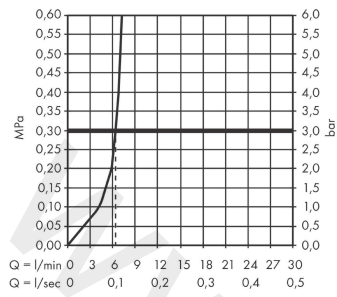

Aqittura M91

FilterSystem 240, 1jet, starter set

Finish: **Matt Black** Article Number: **76802670**

Flowchart