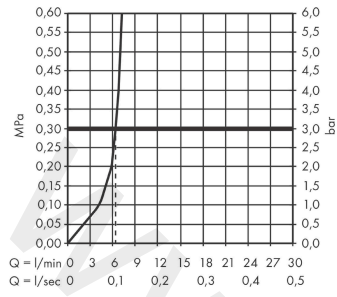

Aqittura M91
FilterSystem 240, 1jet, starter set
Finish: **Chrome** Article Number: **76802000**

Flowchart

www.divapor.com