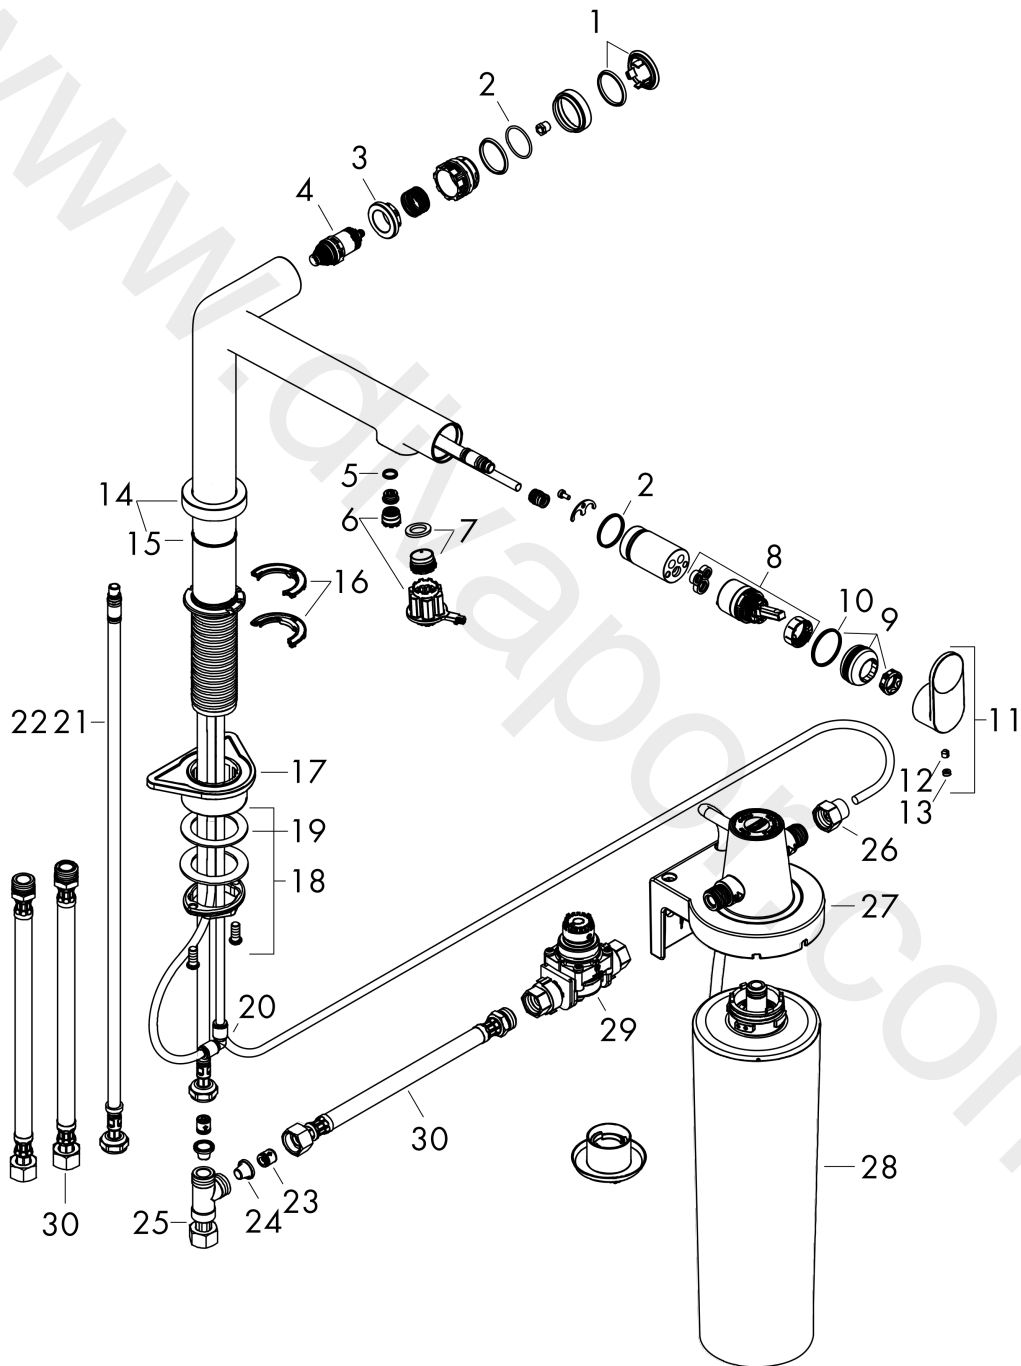

Exploded Drawing

Year of production: >03/22

Aqittura M91

FilterSystem 240, 1jet, starter set

Finish: **Chrome** Article Number: **76802000**

Spare part list

Year of production: >03/22

| Pos. | Description | Article Number | Price | PU |
|------|---|----------------|----------|----|
| 1 | cover | 92289000 | £ 13,30 | 1 |
| 2 | O-ring 23x1,5 | 92287000 | £ 3,30 | 1 |
| 3 | nut | 98368000 | £ 13,30 | 1 |
| 4 | shut off unit | 98463000 | £ 51,00 | 1 |
| 5 | O-ring 8x1,5 | 98423000 | £ 3,30 | 1 |
| 6 | aerator laminar | 94699000 | £ 25,00 | 1 |
| 7 | aerator laminar M18x1 (7 l/min) | 96911000 | £ 43,00 | 1 |
| 8 | cartridge, assy | 93183000 | £ 137,00 | 1 |
| 9 | nut | 94703000 | £ 51,00 | 1 |
| 10 | O-ring 26x1,5 | 98390000 | £ 3,30 | 1 |
| 11 | handle | 94700000 | £ 43,00 | 1 |
| 12 | hollow set screw M5x5 | 98446000 | £ 3,30 | 1 |
| 13 | screw cover | 93735610 | £ 9,00 | 1 |
| 14 | escutcheon | 94704000 | £ 51,00 | 1 |
| 15 | O-ring 25x1,5 | 98146000 | £ 3,30 | 1 |
| 16 | set of locating rings (60° / 110°) | 94705000 | £ 13,30 | 1 |
| 17 | support | 97523000 | £ 6,10 | 1 |
| 18 | fixing set (special) | 93253000 | £ 20,50 | 1 |
| 19 | lever collar | 97548000 | £ 3,30 | 1 |
| 20 | coupling set | 94711000 | £ 51,00 | 1 |
| 21 | connection hose | 94267000 | £ 43,00 | 1 |
| 22 | O-ring 6,6x1,6 | 93019000 | £ 3,30 | 1 |
| 23 | non return valve DW 10 | 96456000 | £ 9,00 | 1 |
| 24 | filter | 98516000 | £ 6,10 | 1 |
| 25 | T-piece | 94707000 | £ 137,00 | 1 |
| 26 | set of adapters | 94710000 | £ 51,00 | 1 |
| 27 | support element | 94709000 | £ 137,00 | 1 |
| 28 | Filter with activated carbon and mineralisation (Harmony) | 76828000 | - | 1 |
| 29 | pressure reducer | 94708000 | £ 173,00 | 1 |
| 30 | connection hose 700 mm G3/8 x G3/8 | 95896000 | £ 64,00 | 1 |
| a | Flow meter | 76818000 | - | 1 |