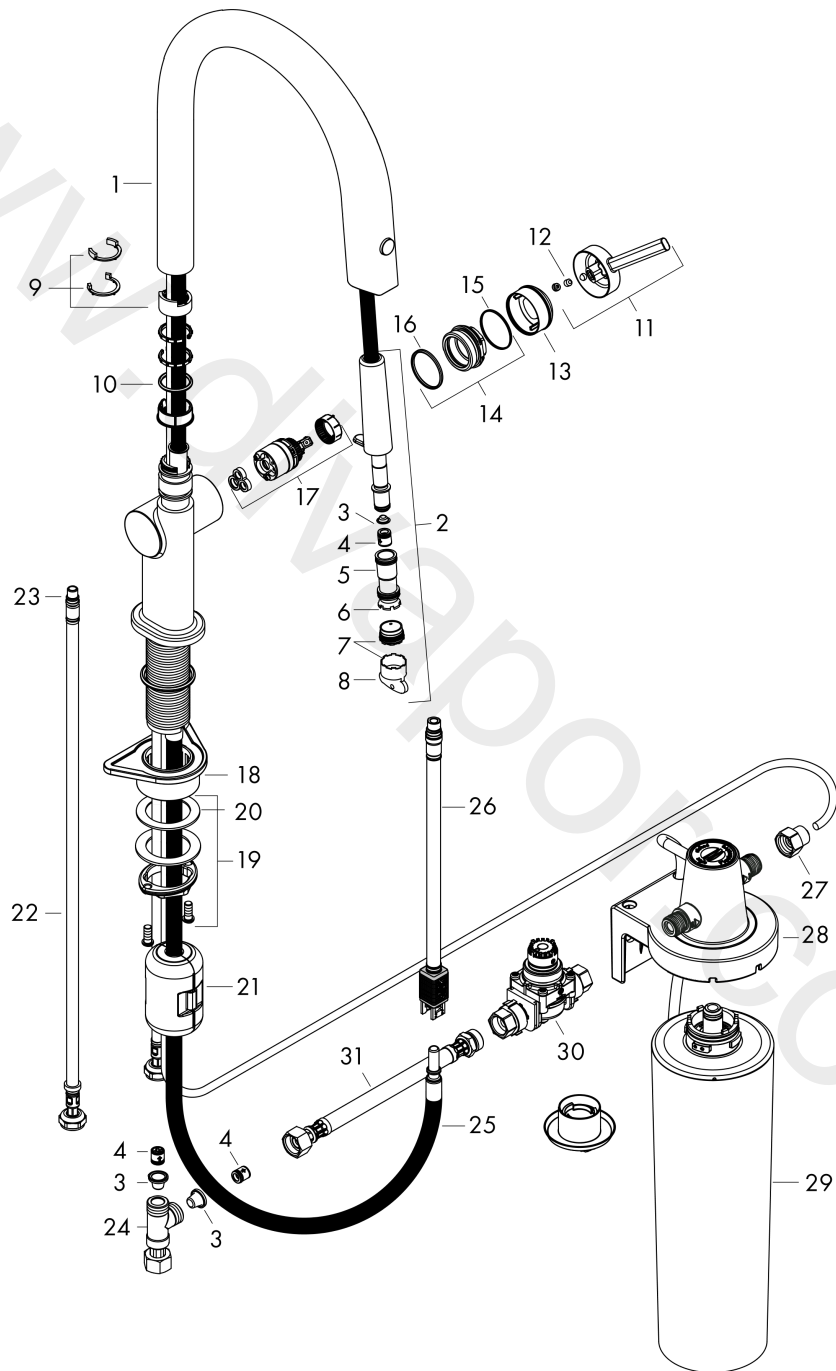

Aqittura M91

FilterSystem 210, pull-out spout, 1jet, starter set

Finish: **Chrome** Article Number: **76801000**

Spare part list

Year of production: >06/22

Pos.	Description	Article Number	Price	PU
1	spout cpl.	94713000	£ 173,00	1
2	handspray	94512000	£ 51,00	1
3	filter	98516000	£ 6,10	1
4	non return valve DW 10	96456000	£ 9,00	1
5	O-ring 13x1,5	98475000	£ 3,30	1
6	O-Ring 12x2,5	98230000	£ 3,30	1
7	spray former	93748000	£ 25,00	1
8	service tool	93750000	£ 9,00	1
9	set of locating rings (110° / 150°)	94513000	£ 64,00	1
10	O-ring 21x2,5	98211000	£ 3,30	1
11	handle	93736000	£ 43,00	1
12	hollow set screw M5x5	98446000	£ 3,30	1
13	flange	93737000	£ 43,00	1
14	nut	93738000	£ 51,00	1
15	O-ring 29x2	98391000	£ 3,30	1
16	O-ring 30x1,5	98433000	£ 3,30	1
17	cartridge, assy	93740000	£ 96,00	1
18	support	97523000	£ 6,10	1
19	fixing set (Ø 34)	95049000	£ 16,10	1
20	lever collar	97548000	£ 3,30	1
21	weight	92500000	£ 43,00	1
22	connection hose 900 mm M8x0,75 G3/8	93746000	£ 43,00	1
23	O-ring 6,6x1,6	93019000	£ 3,30	1
24	T-piece	94707000	£ 137,00	1
25	hose	93745000	£ 79,00	1
26	hose	94714000	£ 51,00	1
27	set of adapters	94710000	£ 51,00	1
28	support element	94709000	£ 137,00	1
29	Filter with activated carbon and mineralisation (Harmony)	76828000	-	1
30	pressure reducer	94708000	£ 173,00	1
31	connection hose 700 mm G3/8 x G3/8	95896000	£ 64,00	1
a	Flow meter	76818000	-	1