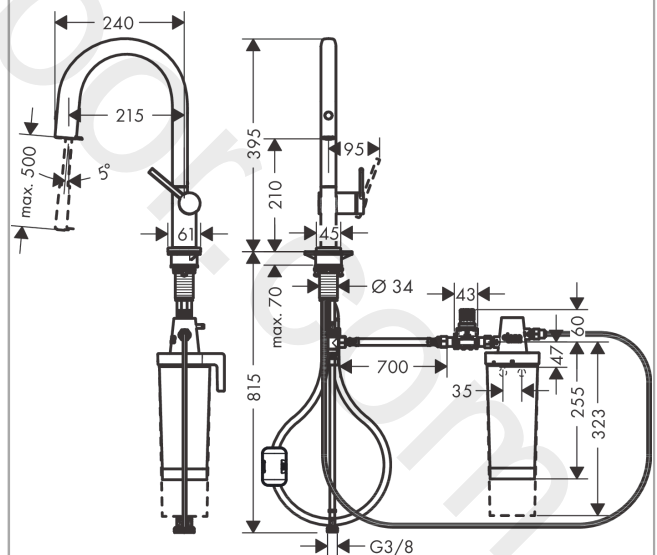

Scale drawing