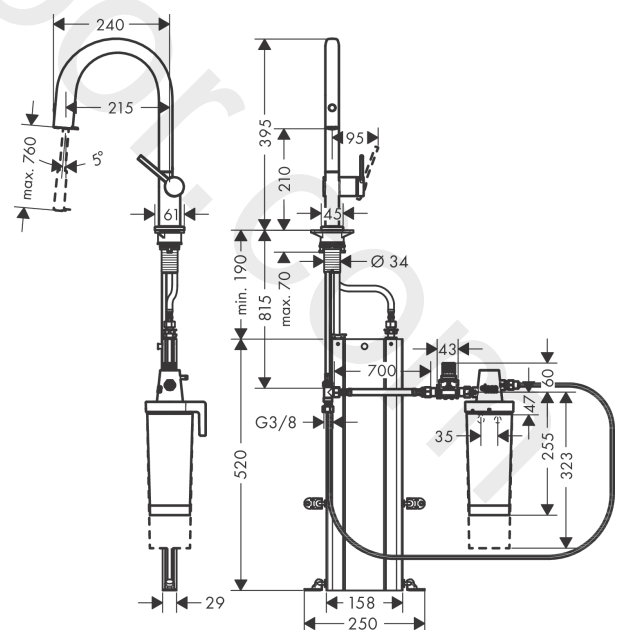

Scale drawing