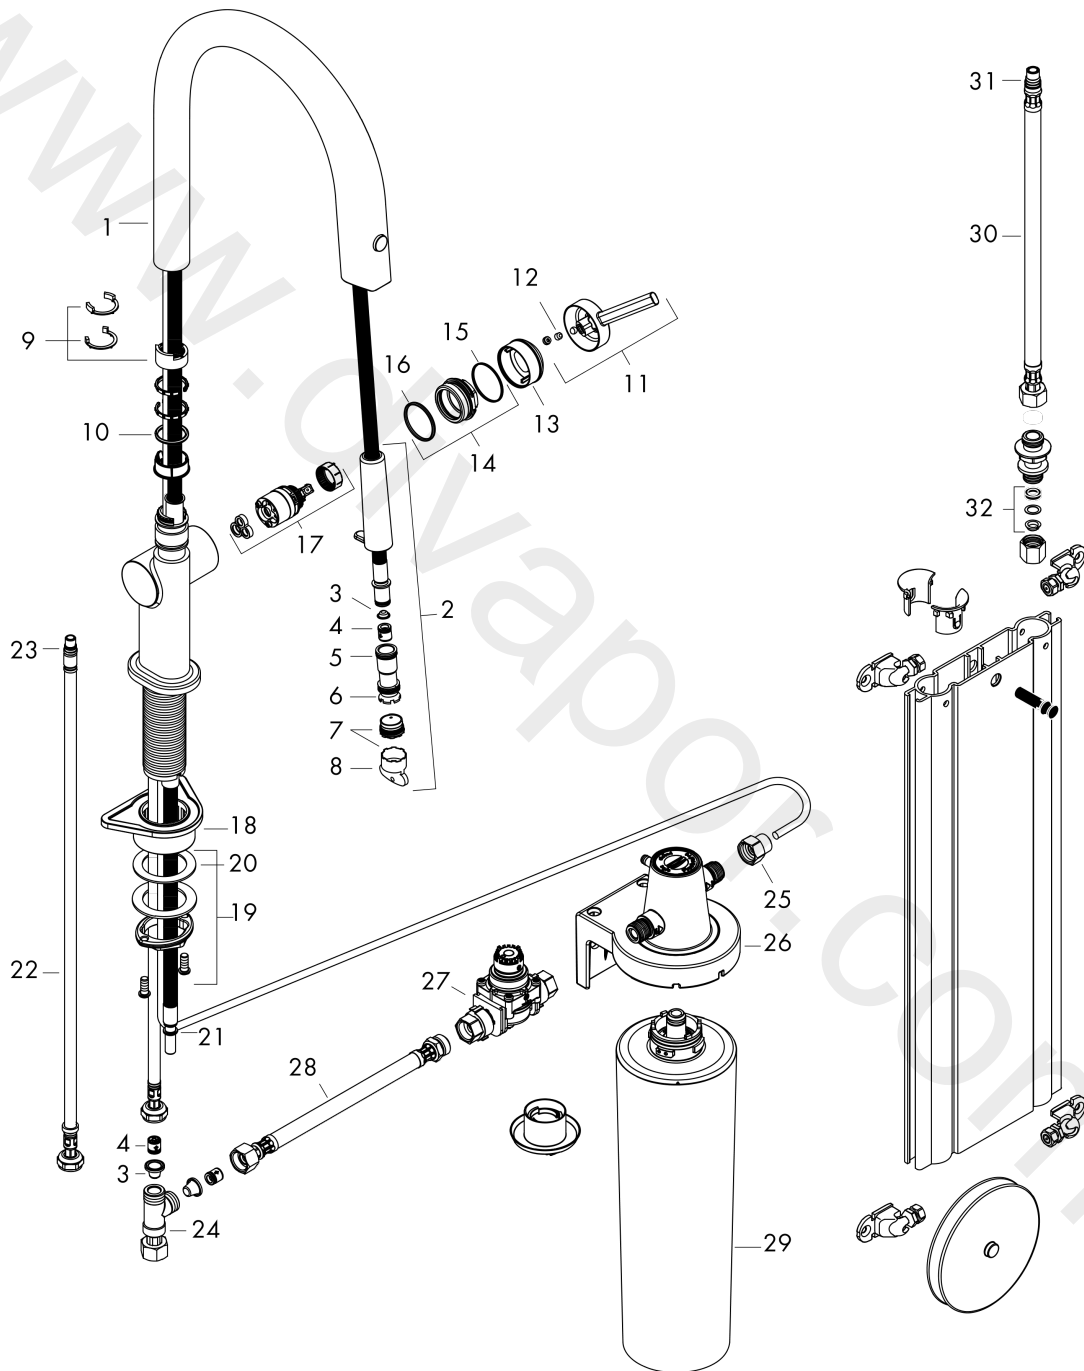

Year of production: >03/22

Aqittura M91

FilterSystem 210, pull-out spout, 1jet, sBox, starter set

Finish: **Stainless Steel Finish** Article Number: **76800800**

Spare part list

Year of production: >03/22

Pos.	Description	Article Number	Price	PU
1	spout cpl.	94713800	£ 260,00	1
2	handspray	94512000	£ 51,00	1
3	filter	98516000	£ 6,10	1
4	non return valve DW 10	96456000	£ 9,00	1
5	O-ring 13x1,5	98475000	£ 3,30	1
6	O-Ring 12x2,5	98230000	£ 3,30	1
7	spray former	93748000	£ 25,00	1
8	service tool	93750000	£ 9,00	1
9	set of locating rings (110° / 150°)	94513000	£ 64,00	1
10	O-ring 21x2,5	98211000	£ 3,30	1
11	handle	93736800	£ 64,00	1
12	hollow set screw M5x5	98446000	£ 3,30	1
13	flange	93737800	£ 64,00	1
14	nut	93738000	£ 51,00	1
15	O-ring 29x2	98391000	£ 3,30	1
16	O-ring 30x1,5	98433000	£ 3,30	1
17	cartridge, assy	93740000	£ 96,00	1
18	support	97523000	£ 6,10	1
19	fixing set (special)	93253000	£ 20,50	1
20	lever collar	97548000	£ 3,30	1
21	hose	93754000	£ 110,00	1
22	connection hose 900 mm M8x0,75 G3/8	93746000	£ 43,00	1
23	O-ring 6,6x1,6	93019000	£ 3,30	1
24	T-piece	94707000	£ 137,00	1
25	set of adapters	94710000	£ 51,00	1
26	support element	94709000	£ 137,00	1
27	pressure reducer	94708000	£ 173,00	1
28	connection hose 700 mm G3/8 x G3/8	95896000	£ 64,00	1
29	Filter with activated carbon and mineralisation (Harmony)	76828000	-	1
30	connection hose 450 mm M10x1 G3/8	96507000	£ 43,00	1
31	O-ring 8x1,5	98423000	£ 3,30	1
32	squeezing connection	96099000	£ 9,00	1
a	Flow meter	76818000	-	1