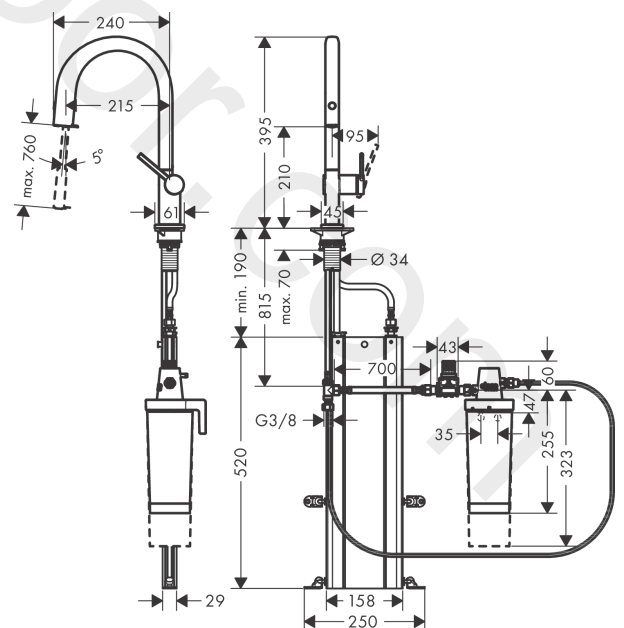

Scale drawing