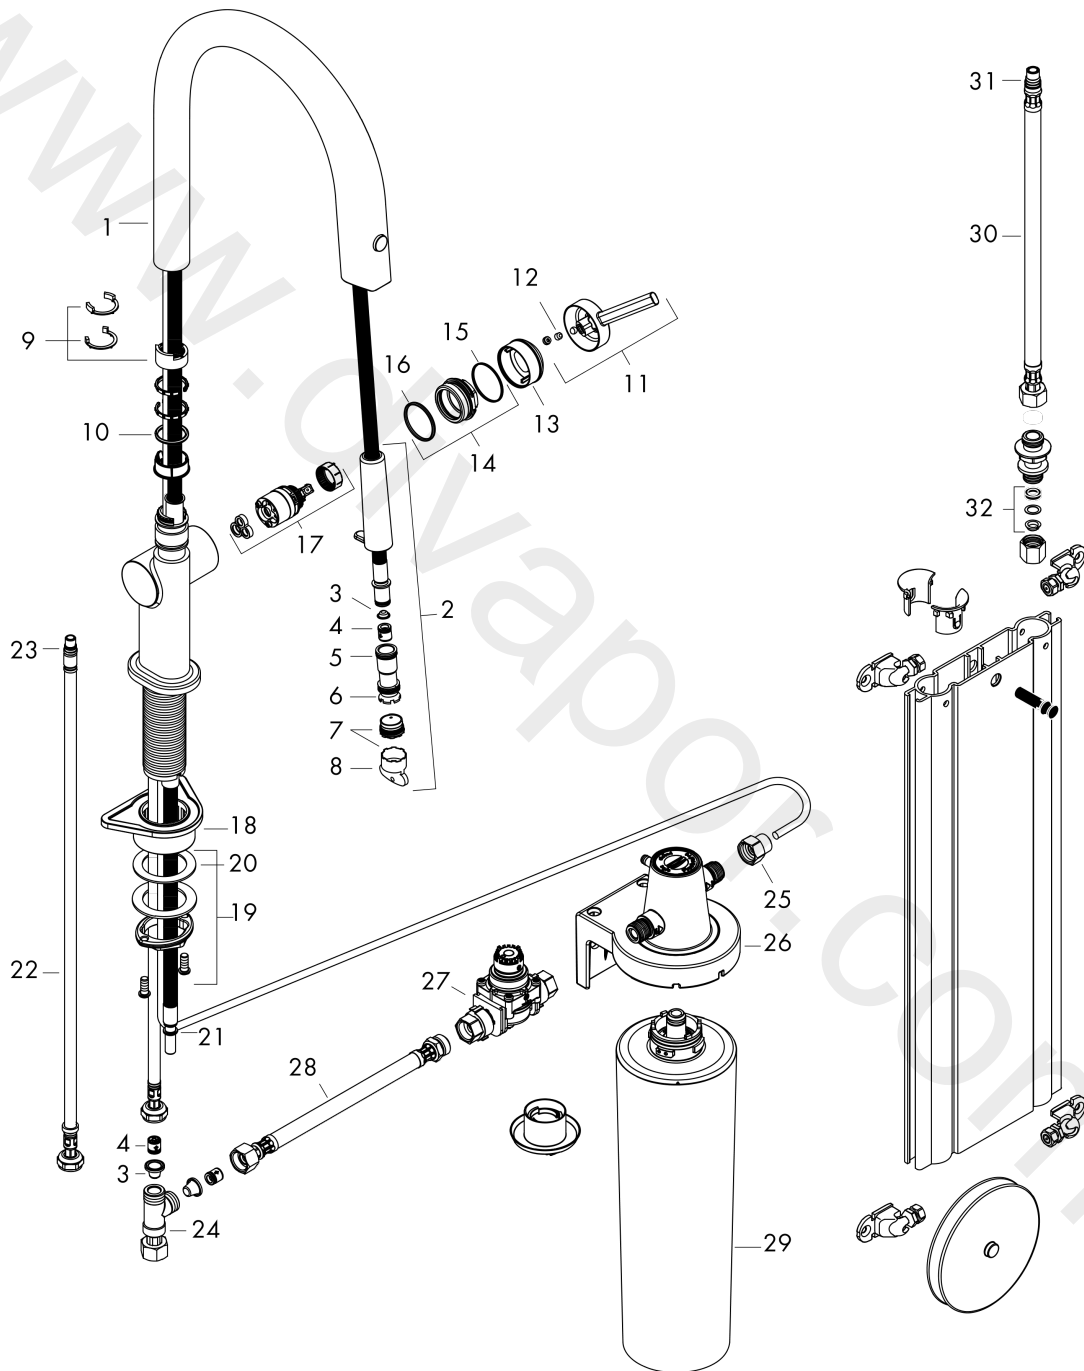

Aqittura M91

FilterSystem 210, pull-out spout, 1jet, sBox, starter set

Finish: **Matt Black** Article Number: **76800670**

Spare part list

Year of production: >03/22

Pos.	Description	Article Number	Price	PU
1	spout cpl.	94713670	£ 260,00	1
2	handspray	94512000	£ 51,00	1
3	filter	98516000	£ 6,10	1
4	non return valve DW 10	96456000	£ 9,00	1
5	O-ring 13x1,5	98475000	£ 3,30	1
6	O-Ring 12x2,5	98230000	£ 3,30	1
7	spray former	93748000	£ 25,00	1
8	service tool	93750000	£ 9,00	1
9	set of locating rings (110° / 150°)	94513000	£ 64,00	1
10	O-ring 21x2,5	98211000	£ 3,30	1
11	handle	93736670	£ 64,00	1
12	hollow set screw M5x5	98446000	£ 3,30	1
13	flange	93737670	£ 64,00	1
14	nut	93738000	£ 51,00	1
15	O-ring 29x2	98391000	£ 3,30	1
16	O-ring 30x1,5	98433000	£ 3,30	1
17	cartridge, assy	93740000	£ 96,00	1
18	support	97523000	£ 6,10	1
19	fixing set (special)	93253000	£ 20,50	1
20	lever collar	97548000	£ 3,30	1
21	hose	93754000	£ 110,00	1
22	connection hose 900 mm M8x0,75 G3/8	93746000	£ 43,00	1
23	O-ring 6,6x1,6	93019000	£ 3,30	1
24	T-piece	94707000	£ 137,00	1
25	set of adapters	94710000	£ 51,00	1
26	support element	94709000	£ 137,00	1
27	pressure reducer	94708000	£ 173,00	1
28	connection hose 700 mm G3/8 x G3/8	95896000	£ 64,00	1
29	Filter with activated carbon and mineralisation (Harmony)	76828000	-	1
30	connection hose 450 mm M10x1 G3/8	96507000	£ 43,00	1
31	O-ring 8x1,5	98423000	£ 3,30	1
32	squeezing connection	96099000	£ 9,00	1
a	Flow meter	76818000	-	1