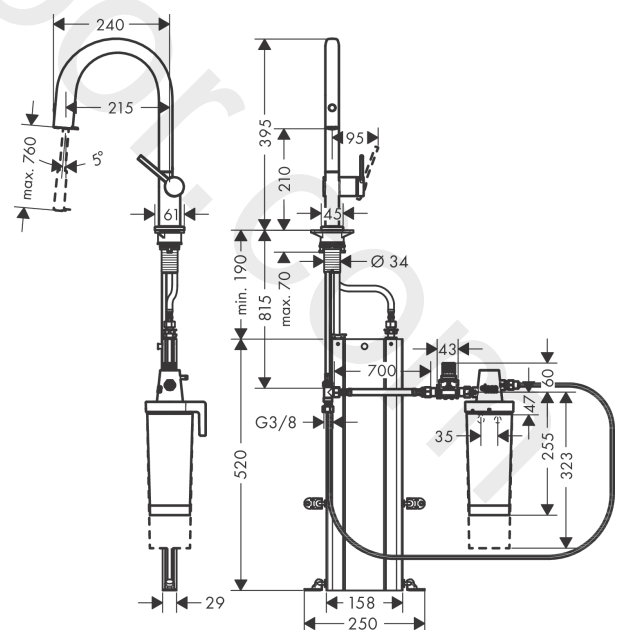

## Aqittura M91

**FilterSystem 210, pull-out spout, 1jet, sBox, starter set**

Finish: **Chrome** Article Number: **76800000**

#### product features

- consists of: single lever kitchen mixer, hose box, filterhead, mineralisation cartridge Harmony with filter
- ComfortZone 210
- swivel range adjustable in 3 steps 60°, 110° or 150°
- laminar spray
- maximum flow rate at 3 bar: 6,5 l/min
- ceramic cartridge
- connection type: G 3/8 connections
- integrated non-return valve
- suitable for continuous flow water heaters
- sBox for quiet, smooth and protected hose guidance in the cabinet, under the countertop
- extension length up to 76 cm
- tap hole with Ø 35 mm required
- separate water supply for filtered and unfiltered water
- filtered still drinking water via push button at the spout
- filter capacity: 300 l
- filter connection: G 3/8 input and output
- maximum withdrawal quantity (filtered water): 1,8 l/min

### Scale drawing

**Aqittura M91**  
**FilterSystem 210, pull-out spout, 1jet, sBox, starter set**  
 Finish: **Chrome** Article Number: **76800000**

**Exploded Drawing**

Year of production: >03/22