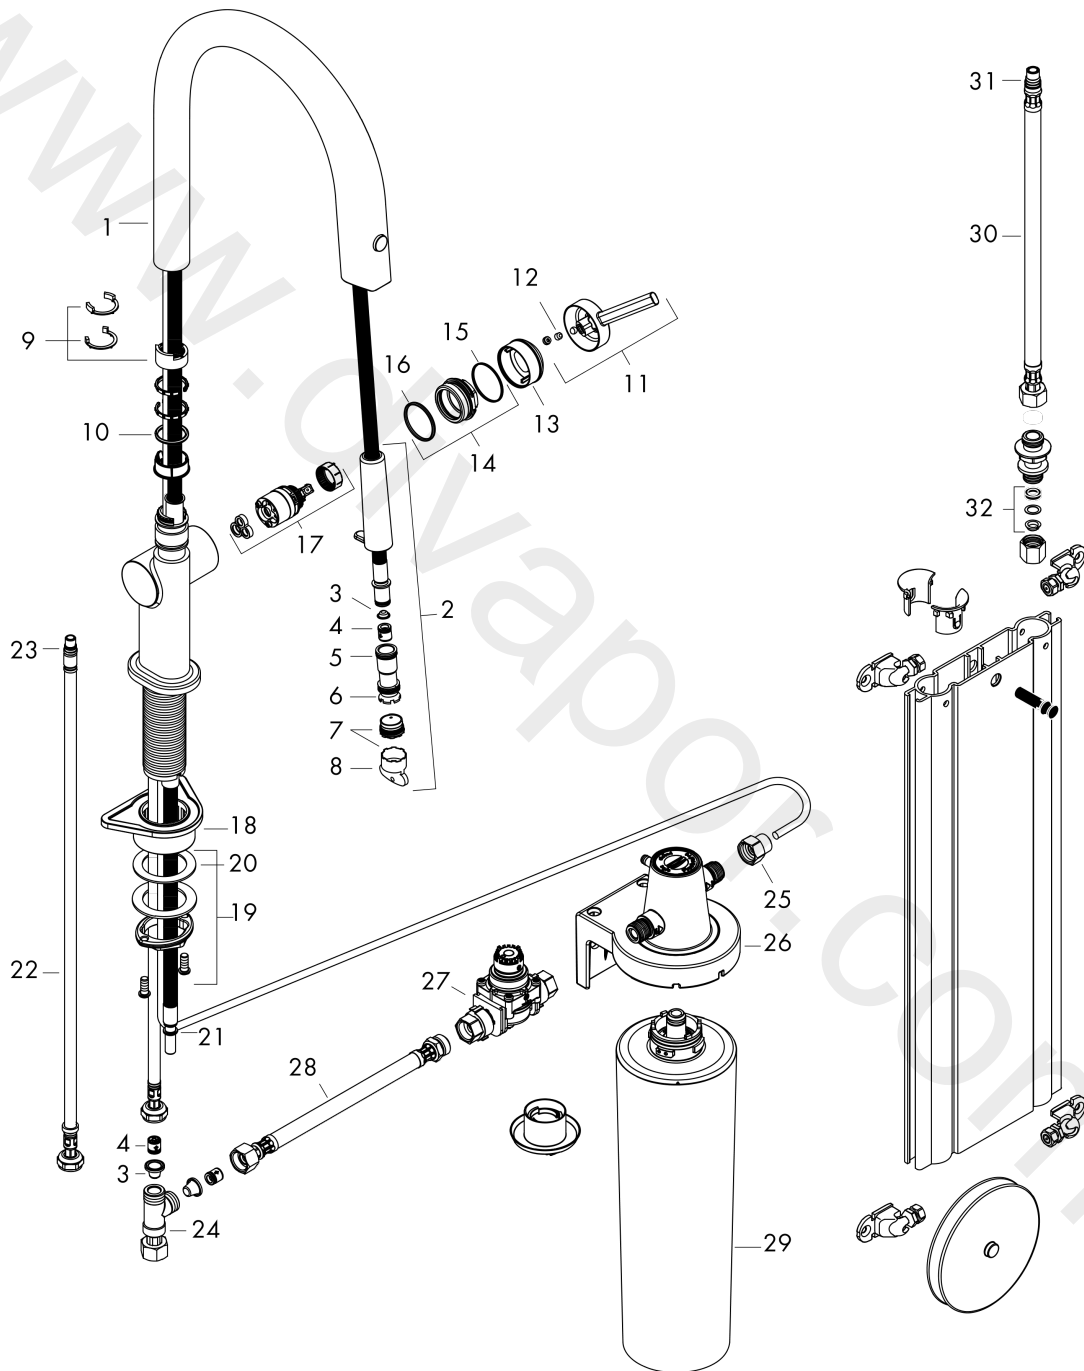

### Product image

### Scale drawing

**Aqittura M91**  
**FilterSystem 210, pull-out spout, 1jet, sBox, starter set**  
 Finish: **Chrome** Article Number: **76800000**

**Exploded Drawing**

Year of production: >03/22

## Aqittura M91

FilterSystem 210, pull-out spout, 1jet, sBox, starter set

Finish: **Chrome** Article Number: **76800000**

### Spare part list

Year of production: >03/22

Pos.	Description	Article Number	Price	PU
1	spout cpl.	94713000	£ 173,00	1
2	handspray	94512000	£ 51,00	1
3	filter	98516000	£ 6,10	1
4	non return valve DW 10	96456000	£ 9,00	1
5	O-ring 13x1,5	98475000	£ 3,30	1
6	O-Ring 12x2,5	98230000	£ 3,30	1
7	spray former	93748000	£ 25,00	1
8	service tool	93750000	£ 9,00	1
9	set of locating rings (110° / 150°)	94513000	£ 64,00	1
10	O-ring 21x2,5	98211000	£ 3,30	1
11	handle	93736000	£ 43,00	1
12	hollow set screw M5x5	98446000	£ 3,30	1
13	flange	93737000	£ 43,00	1
14	nut	93738000	£ 51,00	1
15	O-ring 29x2	98391000	£ 3,30	1
16	O-ring 30x1,5	98433000	£ 3,30	1
17	cartridge, assy	93740000	£ 96,00	1
18	support	97523000	£ 6,10	1
19	fixing set (Ø 34)	95049000	£ 16,10	1
20	lever collar	97548000	£ 3,30	1
21	hose	93754000	£ 110,00	1
22	connection hose 900 mm M8x0,75 G3/8	93746000	£ 43,00	1
23	O-ring 6,6x1,6	93019000	£ 3,30	1
24	T-piece	92152000	£ 64,00	1
25	set of adapters	94710000	£ 51,00	1
26	support element	94709000	£ 137,00	1
27	pressure reducer	94708000	£ 173,00	1
28	connection hose 700 mm G3/8 x G3/8	95896000	£ 64,00	1
29	Filter with activated carbon and mineralisation (Harmony)	76828000	-	1
30	connection hose 450 mm M10x1 G3/8	96507000	£ 43,00	1
31	O-ring 8x1,5	98423000	£ 3,30	1
32	squeezing connection	96099000	£ 9,00	1
a	Flow meter	76818000	-	1
b	filter	97973000	£ 16,10	1