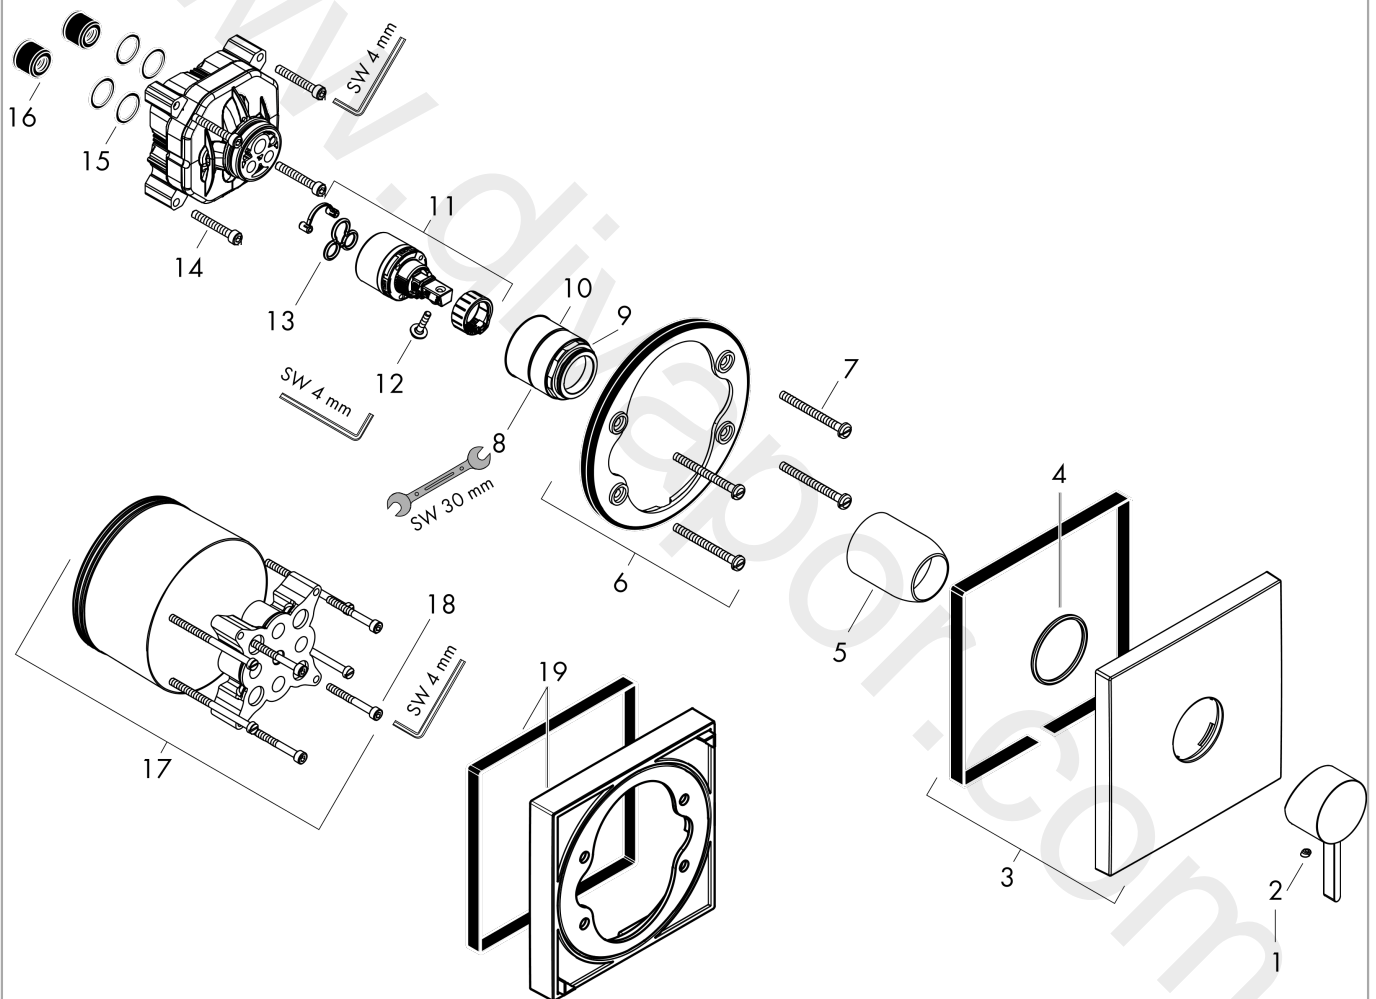

Finoris

Single lever shower mixer for concealed installation for iBox universal

Finish: **Matt White** Article Number: **76615703**

Description

product features

- 1 function
- maximum flow rate at 3 bar: 23 l/min
- ceramic cartridge
- temperature limitation adjustable
- with silencer
- connection dimension: DN15
- min. operating pressure: 1 bar
- max. operating pressure: 10 bar
- connection type: basic set

Design awards

reddot winner 2021

Product image

Scale drawing

Flowchart

Finoris
Single lever shower mixer for concealed installation for iBox universal
 Finish: **Matt White** Article Number: **76615703**

Exploded Drawing

Year of production: >07/21

Finoris**Single lever shower mixer for concealed installation for iBox universal**Finish: **Matt White** Article Number: **76615703****Spare part list**

Year of production: >07/21

| Pos. | Description | Article Number | Price | PU |
|------|--------------------------|----------------|----------|----|
| 1 | handle | 94298700 | £ 76,00 | 1 |
| 2 | screw cover | 96338000 | £ 3,30 | 1 |
| 3 | escutcheon | 94299700 | £ 118,00 | 1 |
| 4 | O-ring 43x3 | 98418000 | £ 3,30 | 1 |
| 5 | sleeve | 98790700 | £ 51,00 | 1 |
| 6 | holder for escutcheon | 98793000 | £ 43,00 | 1 |
| 7 | set of fixing screws | 96454000 | £ 9,00 | 1 |
| 8 | nut | 98796000 | £ 43,00 | 1 |
| 9 | O-ring 30x1,5 | 98433000 | £ 3,30 | 1 |
| 10 | O-ring 39x1,5 | 98400000 | £ 3,30 | 1 |
| 11 | cartridge, assy | 92730000 | £ 35,00 | 1 |
| 12 | locking screw for handle | 95140000 | £ 6,10 | 1 |
| 13 | seal | 95008000 | £ 9,00 | 1 |
| 14 | set of screws | 96525000 | £ 9,00 | 1 |
| 15 | O-ring 16x2 | 98133000 | £ 3,30 | 1 |
| 16 | noise reduction | 94073000 | £ 25,00 | 1 |
| 17 | extension 25 mm | 13595000 | £ 75,00 | 1 |
| 18 | set of fixing screws | 97747000 | £ 3,30 | 1 |
| 19 | extension 22 mm | 13593700 | £ 111,00 | 1 |
| a | set of screws | 93244000 | £ 9,00 | 1 |