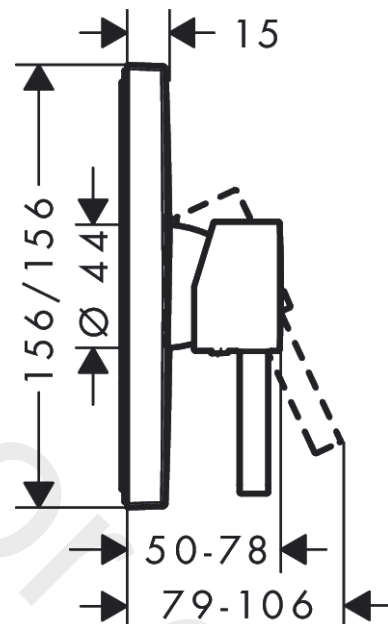

Finoris

Single lever shower mixer for concealed installation for iBox universal

Finish: **Matt White** Article Number: **76615703**

Description

product features

- 1 function
- maximum flow rate at 3 bar: 23 l/min
- ceramic cartridge
- temperature limitation adjustable
- with silencer
- connection dimension: DN15
- min. operating pressure: 1 bar
- max. operating pressure: 10 bar
- connection type: basic set

Design awards

reddot winner 2021

Product image

Scale drawing

Flowchart

Finoris
Single lever shower mixer for concealed installation for iBox universal
 Finish: **Matt White** Article Number: **76615703**

Exploded Drawing

Year of production: >07/21

Finoris**Single lever shower mixer for concealed installation for iBox universal**Finish: **Matt White** Article Number: **76615703****Spare part list**

Year of production: >07/21

| Pos. | Description | Article Number | Price | PU |
|------|--------------------------|----------------|----------|----|
| 1 | handle | 94298700 | £ 76,00 | 1 |
| 2 | screw cover | 96338000 | £ 3,30 | 1 |
| 3 | escutcheon | 94299700 | £ 118,00 | 1 |
| 4 | O-ring 43x3 | 98418000 | £ 3,30 | 1 |
| 5 | sleeve | 98790700 | £ 51,00 | 1 |
| 6 | holder for escutcheon | 98793000 | £ 43,00 | 1 |
| 7 | set of fixing screws | 96454000 | £ 9,00 | 1 |
| 8 | nut | 98796000 | £ 43,00 | 1 |
| 9 | O-ring 30x1,5 | 98433000 | £ 3,30 | 1 |
| 10 | O-ring 39x1,5 | 98400000 | £ 3,30 | 1 |
| 11 | cartridge, assy | 92730000 | £ 35,00 | 1 |
| 12 | locking screw for handle | 95140000 | £ 6,10 | 1 |
| 13 | seal | 95008000 | £ 9,00 | 1 |
| 14 | set of screws | 96525000 | £ 9,00 | 1 |
| 15 | O-ring 16x2 | 98133000 | £ 3,30 | 1 |
| 16 | noise reduction | 94073000 | £ 25,00 | 1 |
| 17 | extension 25 mm | 13595000 | £ 75,00 | 1 |
| 18 | set of fixing screws | 97747000 | £ 3,30 | 1 |
| 19 | extension 22 mm | 13593700 | £ 111,00 | 1 |
| a | set of screws | 93244000 | £ 9,00 | 1 |