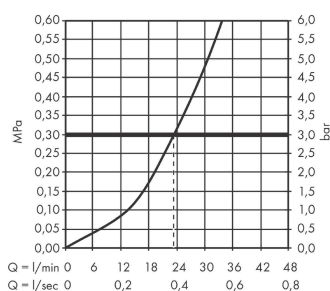

Finoris

Single lever shower mixer for concealed installation for iBox universal

Finish: **Matt White** Article Number: **76615703**

Description

product features

- 1 function
- maximum flow rate at 3 bar: 23 l/min
- ceramic cartridge
- temperature limitation adjustable
- with silencer
- connection dimension: DN15
- min. operating pressure: 1 bar
- max. operating pressure: 10 bar
- connection type: basic set

Design awards

reddot winner 2021

Product image

Scale drawing

Flowchart

Finoris
Single lever shower mixer for concealed installation for iBox universal
 Finish: **Matt White** Article Number: **76615703**

Exploded Drawing