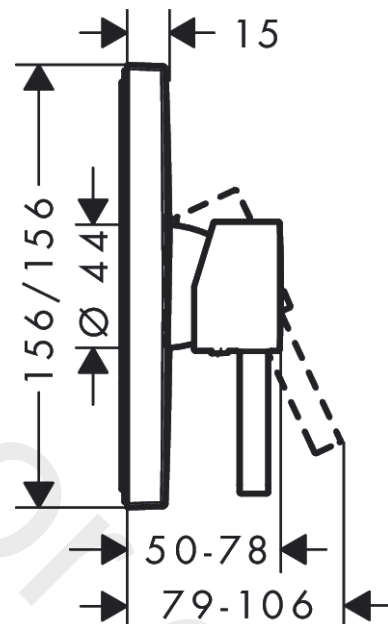

#### product features

- 1 function
- maximum flow rate at 3 bar: 23 l/min
- ceramic cartridge
- temperature limitation adjustable
- with silencer
- connection dimension: DN15
- min. operating pressure: 1 bar
- max. operating pressure: 10 bar
- connection type: basic set

### Product image

### Scale drawing

### Spare part list

Year of production: >07/21

Pos.	Description	Article Number	Price	PU
1	handle	94298000	£ 51,00	1
2	screw cover	96338000	£ 3,30	1
3	escutcheon	94299000	£ 79,00	1
4	O-ring 43x3	98418000	£ 3,30	1
5	sleeve	98790000	£ 35,00	1
6	holder for escutcheon	98793000	£ 43,00	1
7	set of fixing screws	96454000	£ 9,00	1
8	nut	98796000	£ 43,00	1
9	O-ring 30x1,5	98433000	£ 3,30	1
10	O-ring 39x1,5	98400000	£ 3,30	1
11	cartridge, assy	92730000	£ 35,00	1
12	locking screw for handle	95140000	£ 6,10	1
13	seal	95008000	£ 9,00	1
14	set of screws	96525000	£ 9,00	1
15	O-ring 16x2	98133000	£ 3,30	1
16	noise reduction	94073000	£ 25,00	1
17	extension 25 mm	13595000	£ 75,00	1
18	set of fixing screws	97747000	£ 3,30	1
19	extension 22 mm	13593000	£ 79,00	1
a	concealed item	01800180	£ 163,00	1