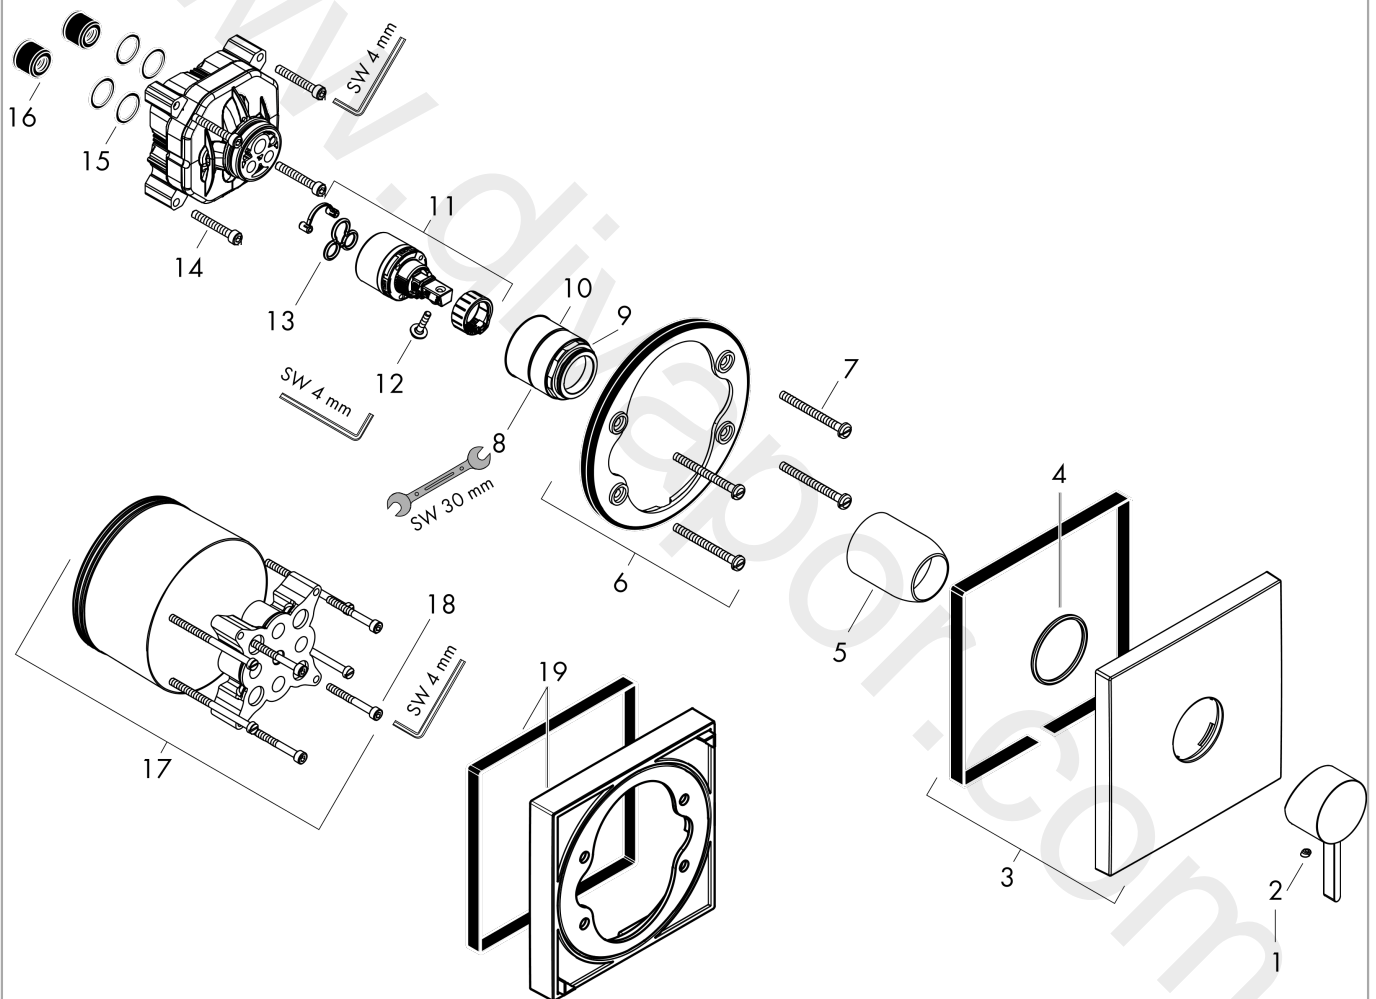

### Scale drawing

### Flowchart

**Finoris**  
**Single lever shower mixer for concealed installation for iBox universal**  
 Finish: **Chrome** Article Number: **76615003**

**Exploded Drawing**

Year of production: >07/21

### Spare part list

Year of production: >07/21

Pos.	Description	Article Number	Price	PU
1	handle	94298000	£ 51,00	1
2	screw cover	96338000	£ 3,30	1
3	escutcheon	94299000	£ 79,00	1
4	O-ring 43x3	98418000	£ 3,30	1
5	sleeve	98790000	£ 35,00	1
6	holder for escutcheon	98793000	£ 43,00	1
7	set of fixing screws	96454000	£ 9,00	1
8	nut	98796000	£ 43,00	1
9	O-ring 30x1,5	98433000	£ 3,30	1
10	O-ring 39x1,5	98400000	£ 3,30	1
11	cartridge, assy	92730000	£ 35,00	1
12	locking screw for handle	95140000	£ 6,10	1
13	seal	95008000	£ 9,00	1
14	set of screws	96525000	£ 9,00	1
15	O-ring 16x2	98133000	£ 3,30	1
16	noise reduction	94073000	£ 25,00	1
17	extension 25 mm	13595000	£ 75,00	1
18	set of fixing screws	97747000	£ 3,30	1
19	extension 22 mm	13593000	£ 79,00	1
a	concealed item	01800180	£ 163,00	1