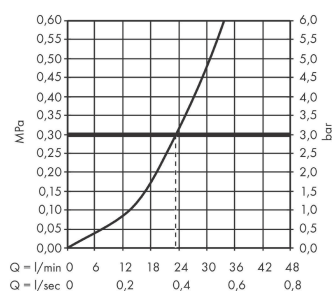

Finoris

Single lever shower mixer for concealed installation for iBox universal

Finish: **Chrome** Article Number: **76615003**

Description

product features

- 1 function
- maximum flow rate at 3 bar: 23 l/min
- ceramic cartridge
- temperature limitation adjustable
- with silencer
- connection dimension: DN15
- min. operating pressure: 1 bar
- max. operating pressure: 10 bar
- connection type: basic set

Design awards

reddot winner 2021

Product image

Scale drawing

Flowchart