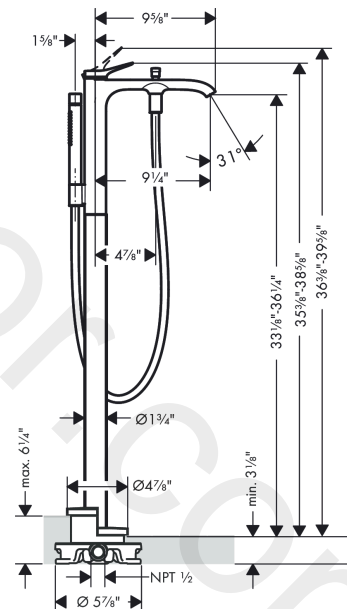

##### product features

- consists of: single lever bath mixer floor standing, baton hand shower, shower hose, shower holder
- 2 functions
- projection: 210 mm
- spray type mixer: normal spray
- spray type hand shower: Rain, Mono
- flow rate of hand shower at 3 bar: 6,6 l/min
- ceramic cartridge
- diverter with automatic resetting
- non-return valve
- connection dimension: DN15
- connection type: basic set
- deck mounted
- min. operating pressure: 1 bar
- max. operating pressure: 10 bar

#### Product image

#### Scale drawing

**Finoris**  
**Single lever bath mixer floor-standing**  
 Finish: **Brushed Nickel** Article Number: **76445821**

**Exploded Drawing**

Year of production: >11/21

**Finoris****Single lever bath mixer floor-standing**Finish: **Brushed Nickel** Article Number: **76445821****Spare part list**

Year of production: &gt;11/21

Pos.	Description	Article Number	Price	PU
1	handle	93993820	£ 76,00	1
2	hollow set screw M5x5	98446000	£ 3,30	1
3	screw cover	93735460	£ 9,00	1
4	escutcheon	94027820	£ 38,00	1
5	O-ring 33x2	98154000	£ 3,30	1
6	nut	93995000	£ 25,00	1
7	O-ring 35x2	92604000	£ 6,10	1
8	cartridge, assy	93895000	£ 79,00	1
9	seal	95008000	£ 9,00	1
10	diverter knob	97981820	£ 35,00	1
11	sleeve	97979820	£ 25,00	1
12	selector	97978000	£ 64,00	1
13	non return valve	97980000	£ 16,10	1
14	shower hose 1,25 m	28282820	£ 100,44	1
15	seal	98058000	£ 3,30	1
16	aerator M24x1 (38 l/min)	93965000	£ 25,00	1
17	service tool	93750000	£ 9,00	1
18	shower holder, assy	96295820	£ 52,50	1
19	handshower	04486820	-	1
20	filter packing	94246000	£ 3,30	1
21	hexagon socket screw M10x35	97670000	£ 16,10	1
22	O-ring 44x2,5	98162000	£ 3,30	1
23	O-ring 29x3	98371000	£ 6,10	1
24	O-ring 7x2	98419000	£ 3,30	1
25	extension set 60 mm	93882000	£ 275,00	1