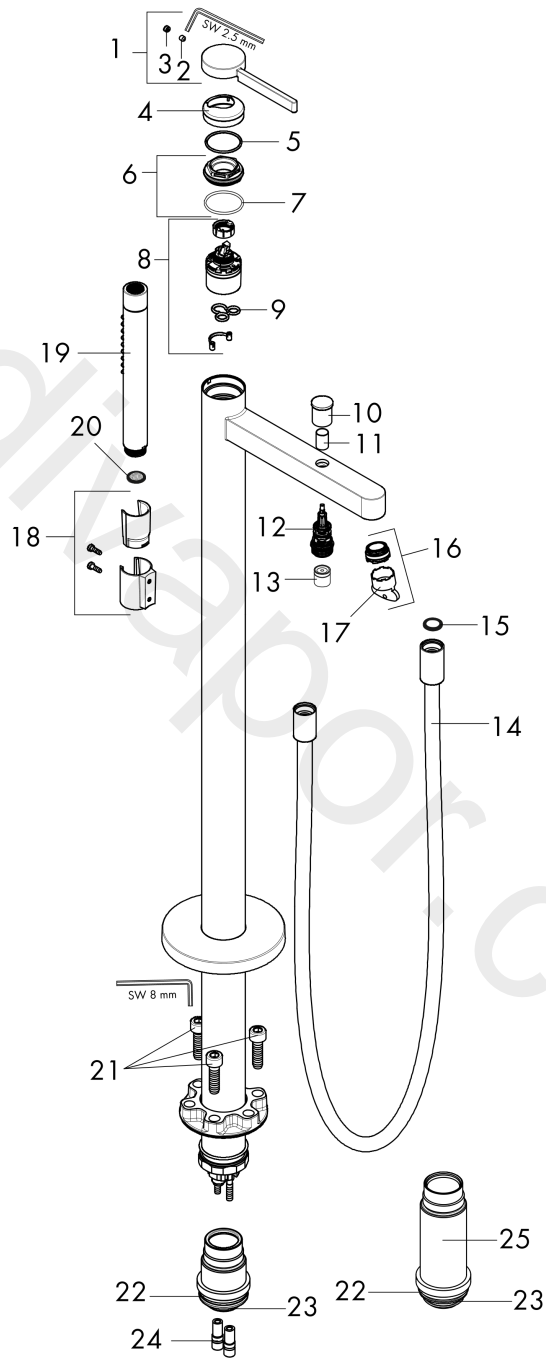

##### product features

- consists of: single lever bath mixer floor standing, baton hand shower, shower hose, shower holder
- 2 functions
- projection: 210 mm
- spray type mixer: normal spray
- spray type hand shower: Rain, Mono
- flow rate of hand shower at 3 bar: 6,6 l/min
- ceramic cartridge
- diverter with automatic resetting
- non-return valve
- connection dimension: DN15
- connection type: basic set
- deck mounted
- min. operating pressure: 1 bar
- max. operating pressure: 10 bar

#### Product image

#### Scale drawing

**Finoris**  
**Single lever bath mixer floor-standing**  
 Finish: **Brushed Nickel** Article Number: **76445821**

**Exploded Drawing**

Year of production: >11/21

**Finoris****Single lever bath mixer floor-standing**Finish: **Brushed Nickel** Article Number: **76445821****Spare part list**

Year of production: &gt;11/21

Pos.	Description	Article Number	Price	PU
1	handle	93993820	£ 76,00	1
2	hollow set screw M5x5	98446000	£ 3,30	1
3	screw cover	93735460	£ 9,00	1
4	escutcheon	94027820	£ 38,00	1
5	O-ring 33x2	98154000	£ 3,30	1
6	nut	93995000	£ 25,00	1
7	O-ring 35x2	92604000	£ 6,10	1
8	cartridge, assy	93895000	£ 79,00	1
9	seal	95008000	£ 9,00	1
10	diverter knob	97981820	£ 35,00	1
11	sleeve	97979820	£ 25,00	1
12	selector	97978000	£ 64,00	1
13	non return valve	97980000	£ 16,10	1
14	shower hose 1,25 m	28282820	£ 100,44	1
15	seal	98058000	£ 3,30	1
16	aerator M24x1 (38 l/min)	93965000	£ 25,00	1
17	service tool	93750000	£ 9,00	1
18	shower holder, assy	96295820	£ 52,50	1
19	handshower	04486820	-	1
20	filter packing	94246000	£ 3,30	1
21	hexagon socket screw M10x35	97670000	£ 16,10	1
22	O-ring 44x2,5	98162000	£ 3,30	1
23	O-ring 29x3	98371000	£ 6,10	1
24	O-ring 7x2	98419000	£ 3,30	1
25	extension set 60 mm	93882000	£ 275,00	1