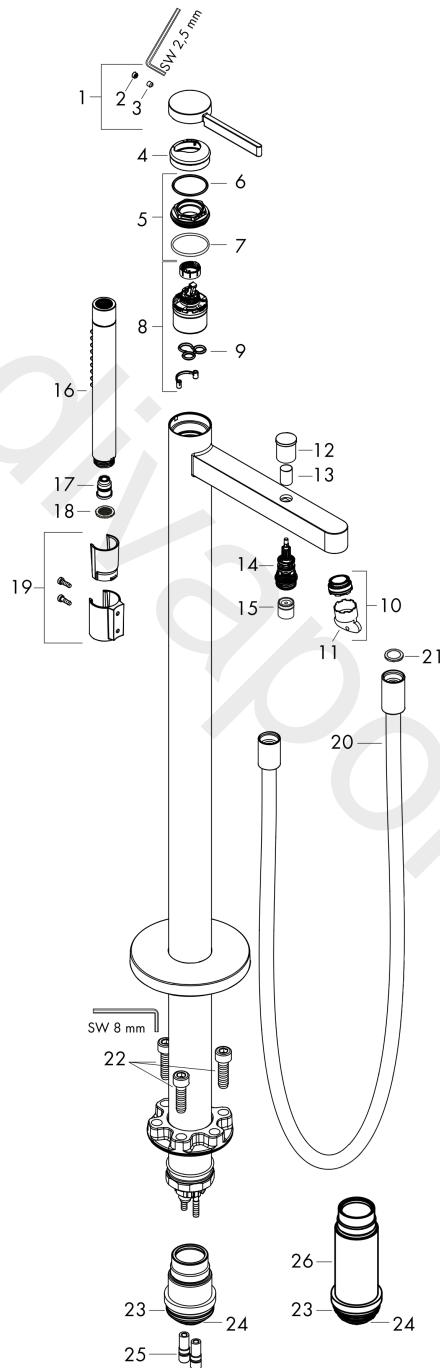

Finoris
Single lever bath mixer floor-standing
Finish: **Matt White** Article Number: **76445707**

Exploded Drawing

Year of production: >07/21

Finoris

Single lever bath mixer floor-standing

Finish: **Matt White** Article Number: **76445707**

Spare part list

Year of production: >07/21

Pos.	Description	Article Number	Price	PU
1	handle	93993700	£ 76,00	1
2	screw cover	93735700	£ 9,00	1
3	hollow set screw M5x5	98446000	£ 3,30	1
4	escutcheon	94027700	£ 38,00	1
5	nut	93995000	£ 25,00	1
6	O-ring 33x2	98154000	£ 3,30	1
7	O-ring 35x2	92604000	£ 6,10	1
8	cartridge, assy	93895000	£ 79,00	1
9	seal	95008000	£ 9,00	1
10	aerator M24x1 (38 l/min)	93965000	£ 25,00	1
11	service tool	93750000	£ 9,00	1
12	diverter knob	97981700	£ 33,00	1
13	sleeve	97979700	£ 51,00	1
14	selector	97978000	£ 64,00	1
15	non return valve	97980000	£ 16,10	1
16	handshower	94409707	£ 202,00	1
17	back flow preventor cartridge	93339007	-	1
18	filter packing	94246000	£ 3,30	1
19	shower holder, assy	96295700	£ 51,00	1
20	shower hose 1,25 m	28282700	£ 93,84	1
21	seal	98058000	£ 3,30	1
22	hexagon socket screw M10x35	97670000	£ 16,10	1
23	O-ring 44x2,5	98162000	£ 3,30	1
24	O-ring 29x3	98371000	£ 6,10	1
25	O-ring 7x2	98419000	£ 3,30	1
26	extension set 60 mm	93882000	£ 275,00	1