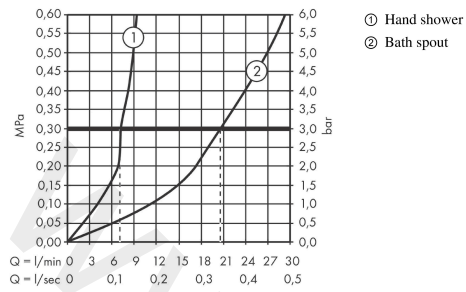

Finoris
Single lever bath mixer floor-standing
Finish: **Matt White** Article Number: **76445707**

Flowchart

www.divapor.com