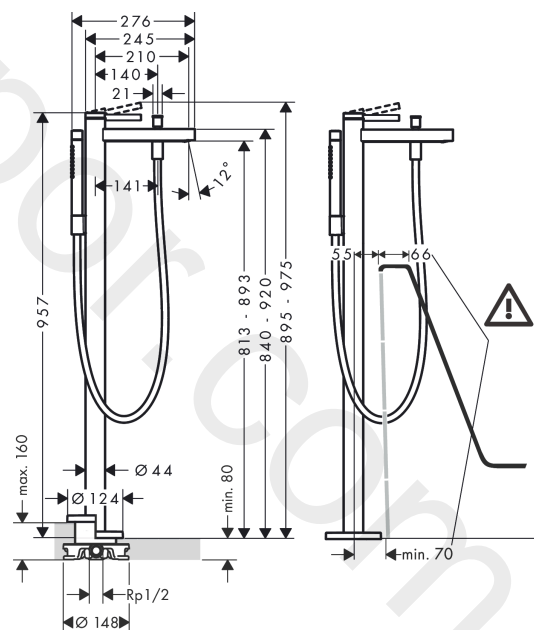

Finoris

Single lever bath mixer floor-standing

Finish: **Matt White** Article Number: **76445707**

Description

product features

- consists of: single lever bath mixer floor standing, baton hand shower, shower hose, shower holder
- 2 functions
- projection: 210 mm
- spray type mixer: normal spray
- spray type hand shower: Rain, Mono
- maximum flow rate at 3 bar: 20,6 l/min
- flow rate for bath spout at 3 bar: 20,6 l/min
- flow rate of hand shower at 3 bar: 7,1 l/min
- ceramic cartridge
- diverter with automatic resetting
- non-return valve
- connection dimension: DN15
- connection type: basic set
- deck mounted
- min. operating pressure: 1 bar
- max. operating pressure: 10 bar

Technology

Design awards

reddot winner 2021

Product image

Scale drawing