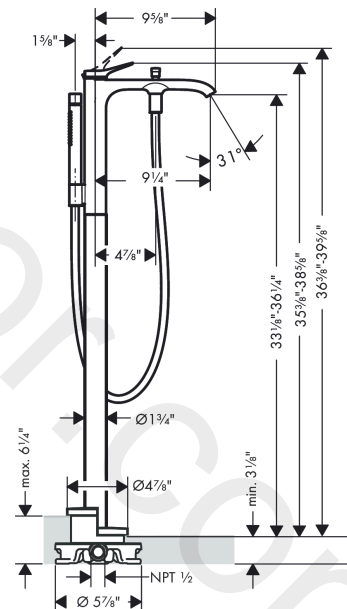

Finoris

Single lever bath mixer floor-standing

Finish: **Matt White** Article Number: **76445701**

Description

product features

- consists of: single lever bath mixer floor standing, baton hand shower, shower hose, shower holder
- 2 functions
- projection: 210 mm
- spray type mixer: normal spray
- spray type hand shower: Rain, Mono
- flow rate of hand shower at 3 bar: 6,6 l/min
- ceramic cartridge
- diverter with automatic resetting
- non-return valve
- connection dimension: DN15
- connection type: basic set
- deck mounted
- min. operating pressure: 1 bar
- max. operating pressure: 10 bar

Technology

Design awards

reddot winner 2021

Product image

Scale drawing

Finoris
Single lever bath mixer floor-standing
 Finish: **Matt White** Article Number: **76445701**

Exploded Drawing

Year of production: >11/21

Finoris**Single lever bath mixer floor-standing**Finish: **Matt White** Article Number: **76445701****Spare part list**

Year of production: >11/21

Pos.	Description	Article Number	Price	PU
1	handle	93993700	£ 76,00	1
2	hollow set screw M5x5	98446000	£ 3,30	1
3	screw cover	93735700	£ 9,00	1
4	escutcheon	94027700	£ 38,00	1
5	O-ring 33x2	98154000	£ 3,30	1
6	nut	93995000	£ 25,00	1
7	O-ring 35x2	92604000	£ 6,10	1
8	cartridge, assy	93895000	£ 79,00	1
9	seal	95008000	£ 9,00	1
10	diverter knob	97981700	£ 33,00	1
11	sleeve	97979700	£ 51,00	1
12	selector	97978000	£ 64,00	1
13	non return valve	97980000	£ 16,10	1
14	shower hose 1,25 m	28282700	£ 93,84	1
15	seal	98058000	£ 3,30	1
16	aerator M24x1 (38 l/min)	93965000	£ 25,00	1
17	service tool	93750000	£ 9,00	1
18	shower holder, assy	96295700	£ 51,00	1
20	filter packing	94246000	£ 3,30	1
21	hexagon socket screw M10x35	97670000	£ 16,10	1
22	O-ring 44x2,5	98162000	£ 3,30	1
23	O-ring 29x3	98371000	£ 6,10	1
24	O-ring 7x2	98419000	£ 3,30	1
25	extension set 60 mm	93882000	£ 275,00	1