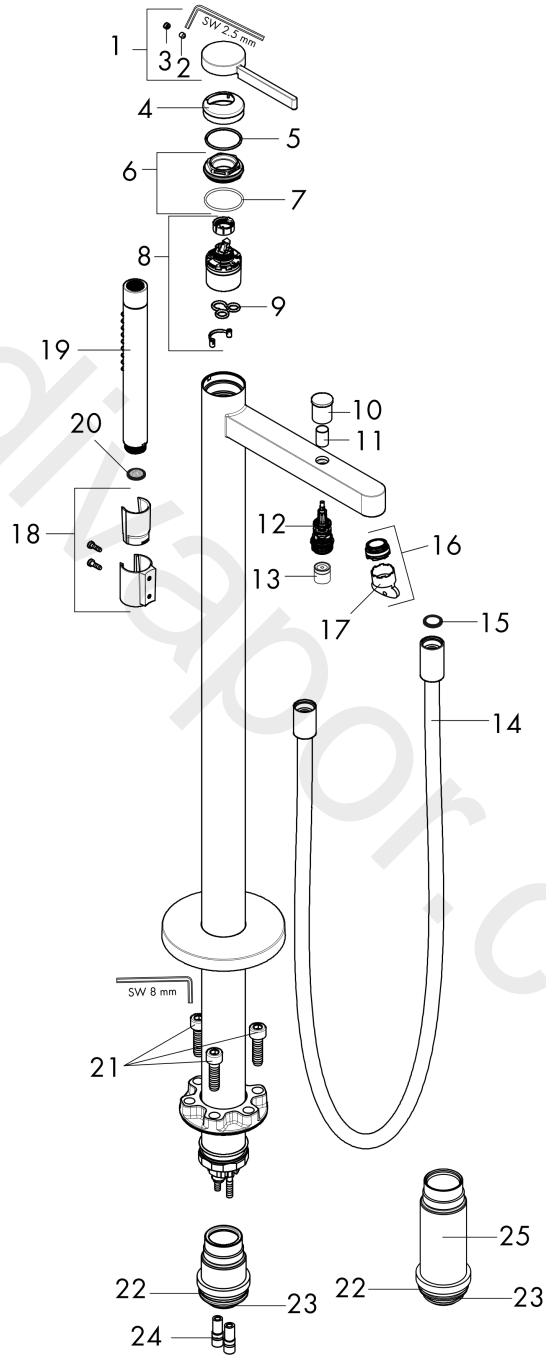

Finoris

Single lever bath mixer floor-standing

Finish: **Matt White** Article Number: **76445701**

Description

product features

- consists of: single lever bath mixer floor standing, baton hand shower, shower hose, shower holder
- 2 functions
- projection: 210 mm
- spray type mixer: normal spray
- spray type hand shower: Rain, Mono
- flow rate of hand shower at 3 bar: 6,6 l/min
- ceramic cartridge
- diverter with automatic resetting
- non-return valve
- connection dimension: DN15
- connection type: basic set
- deck mounted
- min. operating pressure: 1 bar
- max. operating pressure: 10 bar

Technology

Design awards

reddot winner 2021

Product image

Scale drawing

Finoris
Single lever bath mixer floor-standing
 Finish: **Matt White** Article Number: **76445701**

Exploded Drawing

Year of production: >11/21

Finoris**Single lever bath mixer floor-standing**Finish: **Matt White** Article Number: **76445701****Spare part list**

Year of production: >11/21

Pos.	Description	Article Number	Price	PU
1	handle	93993700	£ 76,00	1
2	hollow set screw M5x5	98446000	£ 3,30	1
3	screw cover	93735700	£ 9,00	1
4	escutcheon	94027700	£ 38,00	1
5	O-ring 33x2	98154000	£ 3,30	1
6	nut	93995000	£ 25,00	1
7	O-ring 35x2	92604000	£ 6,10	1
8	cartridge, assy	93895000	£ 79,00	1
9	seal	95008000	£ 9,00	1
10	diverter knob	97981700	£ 33,00	1
11	sleeve	97979700	£ 51,00	1
12	selector	97978000	£ 64,00	1
13	non return valve	97980000	£ 16,10	1
14	shower hose 1,25 m	28282700	£ 93,84	1
15	seal	98058000	£ 3,30	1
16	aerator M24x1 (38 l/min)	93965000	£ 25,00	1
17	service tool	93750000	£ 9,00	1
18	shower holder, assy	96295700	£ 51,00	1
20	filter packing	94246000	£ 3,30	1
21	hexagon socket screw M10x35	97670000	£ 16,10	1
22	O-ring 44x2,5	98162000	£ 3,30	1
23	O-ring 29x3	98371000	£ 6,10	1
24	O-ring 7x2	98419000	£ 3,30	1
25	extension set 60 mm	93882000	£ 275,00	1