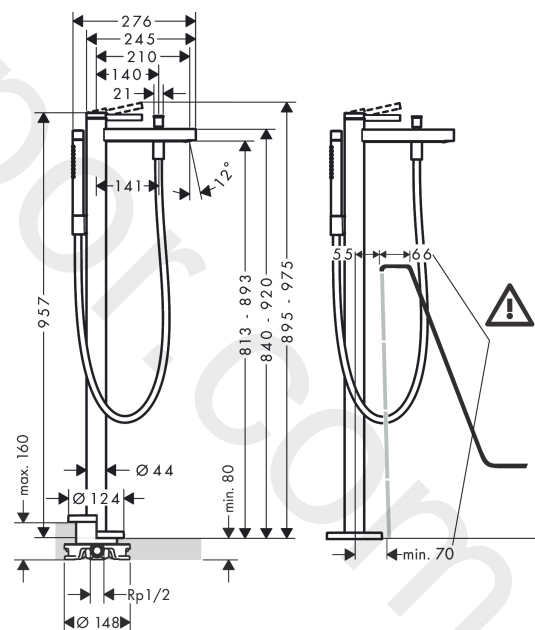

Finoris

Single lever bath mixer floor-standing

Finish: **Matt White** Article Number: **76445700**

Description

product features

- consists of: single lever bath mixer floor standing, baton hand shower, shower hose, shower holder
- 2 functions
- projection: 210 mm
- spray type mixer: normal spray
- spray type hand shower: Rain, Mono
- maximum flow rate at 3 bar: 20,6 l/min
- flow rate for bath spout at 3 bar: 20,6 l/min
- flow rate of hand shower at 3 bar: 13,6 l/min
- ceramic cartridge
- diverter with automatic resetting
- non-return valve
- connection dimension: DN15
- connection type: basic set
- deck mounted
- min. operating pressure: 1 bar
- max. operating pressure: 10 bar

Article Details

Price excl. VAT

2.368,30 £

Technology

Design awards

reddot winner 2021

Product image

Scale drawing

Exploded Drawing

Year of production: >06/21

Finoris**Single lever bath mixer floor-standing**Finish: **Matt White** Article Number: **76445700****Spare part list**

Year of production: >06/21

Pos.	Description	Article Number	Price	PU
1	handle	93993700	£ 76,00	1
2	screw cover	93735460	£ 9,00	1
3	hollow set screw M5x5	98446000	£ 3,30	1
4	escutcheon	94027700	£ 38,00	1
5	nut	93995000	£ 25,00	1
6	O-ring 33x2	98154000	£ 3,30	1
7	O-ring 35x2	92604000	£ 6,10	1
8	cartridge, assy	93895000	£ 79,00	1
9	seal	95008000	£ 9,00	1
10	aerator M24x1 (38 l/min)	93965000	£ 25,00	1
11	service tool	93750000	£ 9,00	1
12	diverter knob	97981700	£ 33,00	1
13	sleeve	97979700	£ 51,00	1
14	selector	97978000	£ 64,00	1
15	non return valve	97980000	£ 16,10	1
16	handshower	28532700	£ 312,24	1
17	filter packing	94246000	£ 3,30	1
18	shower holder, assy	96295700	£ 51,00	1
19	shower hose 1,25 m	28282700	£ 93,84	1
20	seal	98058000	£ 3,30	1
21	hexagon socket screw M10x35	97670000	£ 16,10	1
22	O-ring 44x2,5	98162000	£ 3,30	1
23	O-ring 29x3	98371000	£ 6,10	1
24	O-ring 7x2	98419000	£ 3,30	1
25	extension set 60 mm	93882000	£ 275,00	1