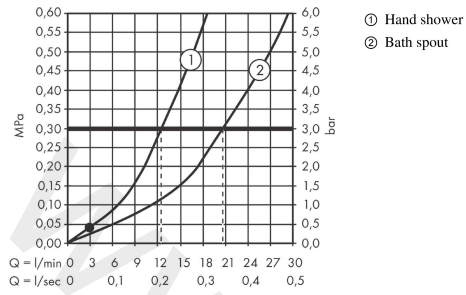

Finoris

Single lever bath mixer floor-standing

Finish: **Matt White** Article Number: **76445700**

Flowchart

www.divapor.com