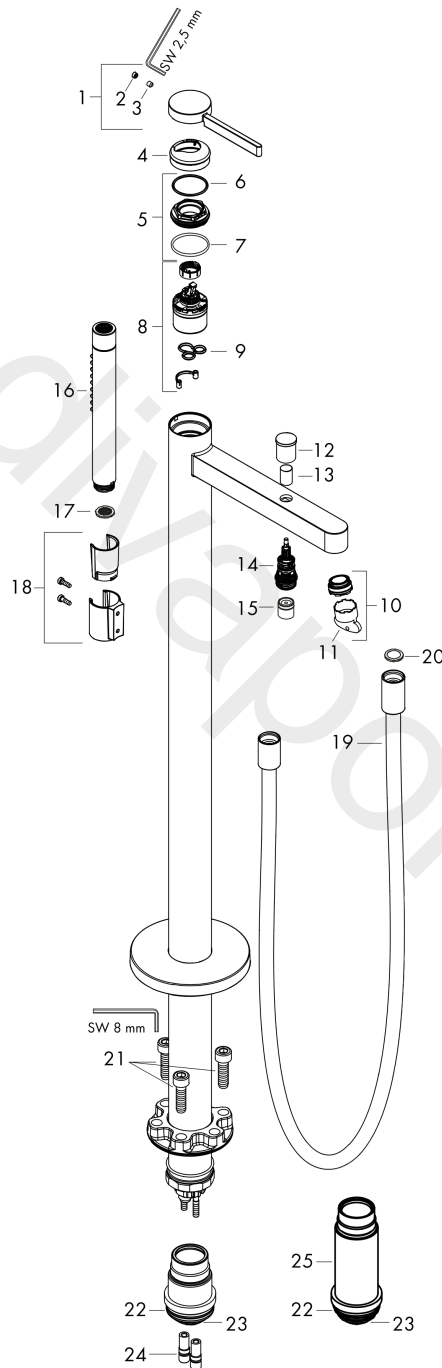

Finoris

Single lever bath mixer floor-standing

Finish: **Matt White** Article Number: **76445700**

Description

product features

- consists of: single lever bath mixer floor standing, baton hand shower, shower hose, shower holder
- 2 functions
- projection: 210 mm
- spray type mixer: normal spray
- spray type hand shower: Rain, Mono
- maximum flow rate at 3 bar: 20,6 l/min
- flow rate for bath spout at 3 bar: 20,6 l/min
- flow rate of hand shower at 3 bar: 13,6 l/min
- ceramic cartridge
- diverter with automatic resetting
- non-return valve
- connection dimension: DN15
- connection type: basic set
- deck mounted
- min. operating pressure: 1 bar
- max. operating pressure: 10 bar

Exploded Drawing

Year of production: >06/21

Finoris**Single lever bath mixer floor-standing**Finish: **Matt White** Article Number: **76445700****Spare part list**

Year of production: >06/21

Pos.	Description	Article Number	Price	PU
1	handle	93993700	£ 76,00	1
2	screw cover	93735460	£ 9,00	1
3	hollow set screw M5x5	98446000	£ 3,30	1
4	escutcheon	94027700	£ 38,00	1
5	nut	93995000	£ 25,00	1
6	O-ring 33x2	98154000	£ 3,30	1
7	O-ring 35x2	92604000	£ 6,10	1
8	cartridge, assy	93895000	£ 79,00	1
9	seal	95008000	£ 9,00	1
10	aerator M24x1 (38 l/min)	93965000	£ 25,00	1
11	service tool	93750000	£ 9,00	1
12	diverter knob	97981700	£ 33,00	1
13	sleeve	97979700	£ 51,00	1
14	selector	97978000	£ 64,00	1
15	non return valve	97980000	£ 16,10	1
16	handshower	28532700	£ 312,24	1
17	filter packing	94246000	£ 3,30	1
18	shower holder, assy	96295700	£ 51,00	1
19	shower hose 1,25 m	28282700	£ 93,84	1
20	seal	98058000	£ 3,30	1
21	hexagon socket screw M10x35	97670000	£ 16,10	1
22	O-ring 44x2,5	98162000	£ 3,30	1
23	O-ring 29x3	98371000	£ 6,10	1
24	O-ring 7x2	98419000	£ 3,30	1
25	extension set 60 mm	93882000	£ 275,00	1