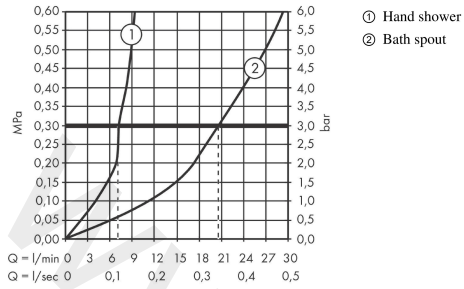

Finoris

Single lever bath mixer floor-standing

Finish: **Matt Black** Article Number: **76445677**

Flowchart