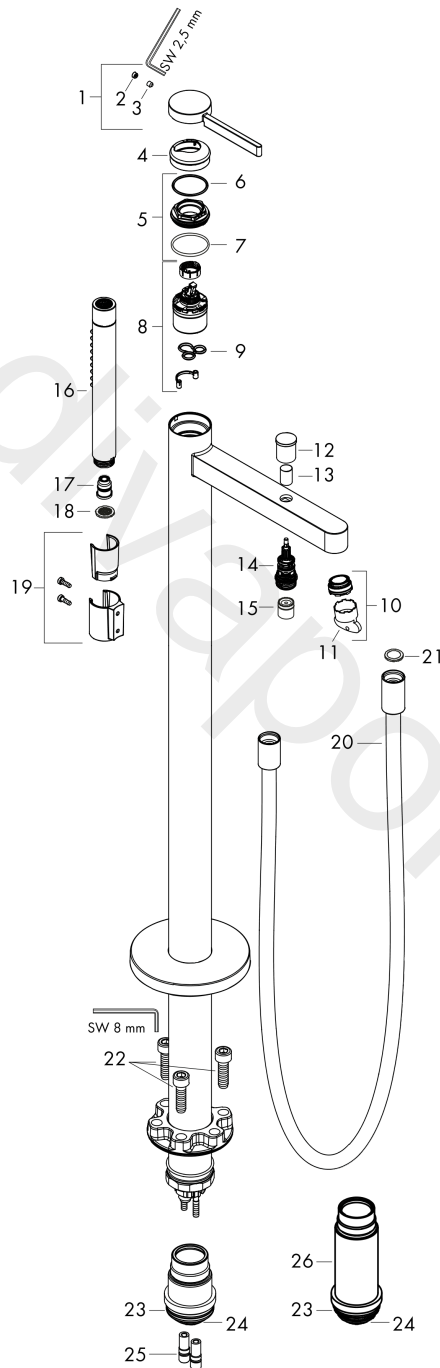

Finoris

Single lever bath mixer floor-standing

Finish: **Matt Black** Article Number: **76445677**

Flowchart

Finoris
Single lever bath mixer floor-standing
 Finish: **Matt Black** Article Number: **76445677**

Exploded Drawing

Year of production: >07/21

Finoris**Single lever bath mixer floor-standing**Finish: **Matt Black** Article Number: **76445677****Spare part list**

Year of production: >07/21

Pos.	Description	Article Number	Price	PU
1	handle	93993670	£ 76,00	1
2	screw cover	93735610	£ 9,00	1
3	hollow set screw M5x5	98446000	£ 3,30	1
4	escutcheon	94027670	£ 38,00	1
5	nut	93995000	£ 25,00	1
6	O-ring 33x2	98154000	£ 3,30	1
7	O-ring 35x2	92604000	£ 6,10	1
8	cartridge, assy	93895000	£ 79,00	1
9	seal	95008000	£ 9,00	1
10	aerator M24x1 (38 l/min)	93965000	£ 25,00	1
11	service tool	93750000	£ 9,00	1
12	diverter knob	97981670	£ 33,00	1
13	sleeve	97979670	£ 25,00	1
14	selector	97978000	£ 64,00	1
15	non return valve	97980000	£ 16,10	1
16	handshower	94409677	£ 202,00	1
17	back flow preventor cartridge	93339007	-	1
18	filter packing	94246000	£ 3,30	1
19	shower holder, assy	96295670	£ 51,00	1
20	shower hose 1,25 m	28282670	£ 93,84	1
21	seal	98058000	£ 3,30	1
22	hexagon socket screw M10x35	97670000	£ 16,10	1
23	O-ring 44x2,5	98162000	£ 3,30	1
24	O-ring 29x3	98371000	£ 6,10	1
25	O-ring 7x2	98419000	£ 3,30	1
26	extension set 60 mm	93882000	£ 275,00	1