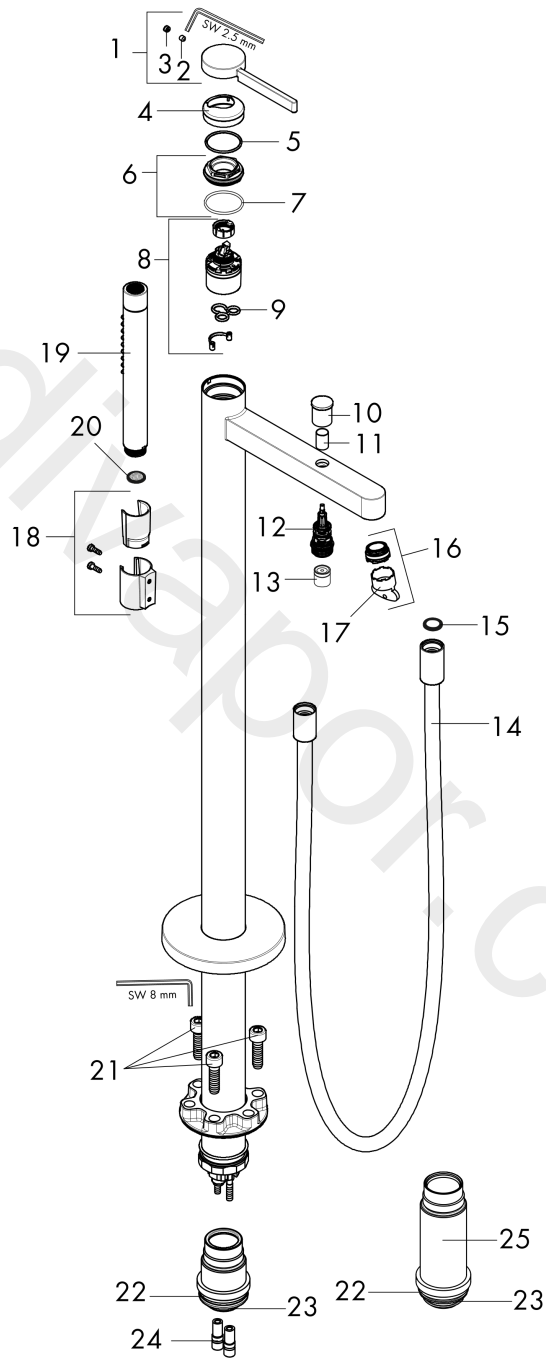

##### product features

- consists of: single lever bath mixer floor standing, baton hand shower, shower hose, shower holder
- 2 functions
- projection: 210 mm
- spray type mixer: normal spray
- spray type hand shower: Rain, Mono
- flow rate of hand shower at 3 bar: 6,6 l/min
- ceramic cartridge
- diverter with automatic resetting
- non-return valve
- connection dimension: DN15
- connection type: basic set
- deck mounted
- min. operating pressure: 1 bar
- max. operating pressure: 10 bar

#### Product image

#### Scale drawing

**Finoris**  
**Single lever bath mixer floor-standing**  
 Finish: **Matt Black** Article Number: **76445671**

**Exploded Drawing**

Year of production: >11/21

**Finoris****Single lever bath mixer floor-standing**Finish: **Matt Black** Article Number: **76445671****Spare part list**

Year of production: &gt;11/21

Pos.	Description	Article Number	Price	PU
1	handle	93993670	£ 76,00	1
2	hollow set screw M5x5	98446000	£ 3,30	1
3	screw cover	93735610	£ 9,00	1
4	escutcheon	94027670	£ 38,00	1
5	O-ring 33x2	98154000	£ 3,30	1
6	nut	93995000	£ 25,00	1
7	O-ring 35x2	92604000	£ 6,10	1
8	cartridge, assy	93895000	£ 79,00	1
9	seal	95008000	£ 9,00	1
10	diverter knob	97981670	£ 33,00	1
11	sleeve	97979670	£ 25,00	1
12	selector	97978000	£ 64,00	1
13	non return valve	97980000	£ 16,10	1
14	shower hose 1,25 m	28282670	£ 93,84	1
15	seal	98058000	£ 3,30	1
16	aerator M24x1 (38 l/min)	93965000	£ 25,00	1
17	service tool	93750000	£ 9,00	1
18	shower holder, assy	96295670	£ 51,00	1
19	handshower	04486670	-	1
20	filter packing	94246000	£ 3,30	1
21	hexagon socket screw M10x35	97670000	£ 16,10	1
22	O-ring 44x2,5	98162000	£ 3,30	1
23	O-ring 29x3	98371000	£ 6,10	1
24	O-ring 7x2	98419000	£ 3,30	1
25	extension set 60 mm	93882000	£ 275,00	1