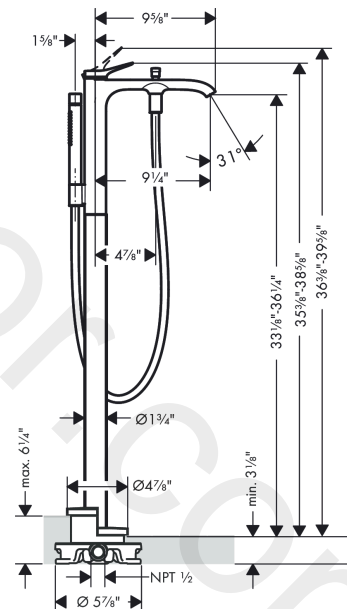

##### product features

- consists of: single lever bath mixer floor standing, baton hand shower, shower hose, shower holder
- 2 functions
- projection: 210 mm
- spray type mixer: normal spray
- spray type hand shower: Rain, Mono
- flow rate of hand shower at 3 bar: 6,6 l/min
- ceramic cartridge
- diverter with automatic resetting
- non-return valve
- connection dimension: DN15
- connection type: basic set
- deck mounted
- min. operating pressure: 1 bar
- max. operating pressure: 10 bar

#### Product image

#### Scale drawing

**Finoris**  
**Single lever bath mixer floor-standing**  
 Finish: **Matt Black** Article Number: **76445671**

**Exploded Drawing**

Year of production: >11/21

**Finoris****Single lever bath mixer floor-standing**Finish: **Matt Black** Article Number: **76445671****Spare part list**

Year of production: &gt;11/21

Pos.	Description	Article Number	Price	PU
1	handle	93993670	£ 76,00	1
2	hollow set screw M5x5	98446000	£ 3,30	1
3	screw cover	93735610	£ 9,00	1
4	escutcheon	94027670	£ 38,00	1
5	O-ring 33x2	98154000	£ 3,30	1
6	nut	93995000	£ 25,00	1
7	O-ring 35x2	92604000	£ 6,10	1
8	cartridge, assy	93895000	£ 79,00	1
9	seal	95008000	£ 9,00	1
10	diverter knob	97981670	£ 33,00	1
11	sleeve	97979670	£ 25,00	1
12	selector	97978000	£ 64,00	1
13	non return valve	97980000	£ 16,10	1
14	shower hose 1,25 m	28282670	£ 93,84	1
15	seal	98058000	£ 3,30	1
16	aerator M24x1 (38 l/min)	93965000	£ 25,00	1
17	service tool	93750000	£ 9,00	1
18	shower holder, assy	96295670	£ 51,00	1
19	handshower	04486670	-	1
20	filter packing	94246000	£ 3,30	1
21	hexagon socket screw M10x35	97670000	£ 16,10	1
22	O-ring 44x2,5	98162000	£ 3,30	1
23	O-ring 29x3	98371000	£ 6,10	1
24	O-ring 7x2	98419000	£ 3,30	1
25	extension set 60 mm	93882000	£ 275,00	1