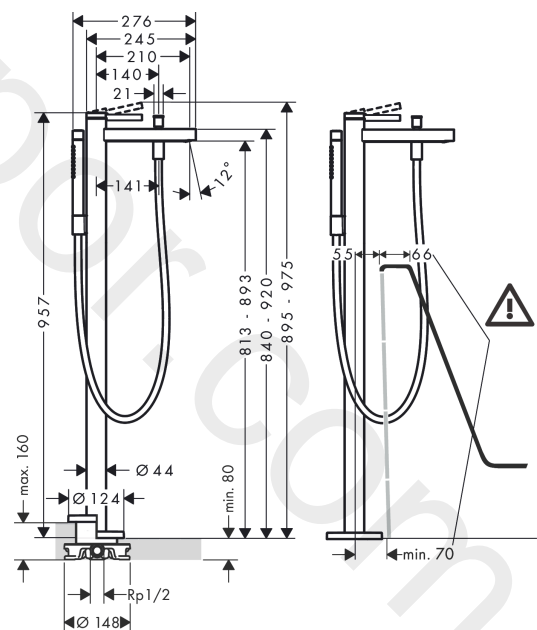

Finoris

Single lever bath mixer floor-standing

Finish: **Matt Black** Article Number: **76445670**

Description

product features

- consists of: single lever bath mixer floor standing, baton hand shower, shower hose, shower holder
- 2 functions
- projection: 210 mm
- spray type mixer: normal spray
- spray type hand shower: Rain, Mono
- maximum flow rate at 3 bar: 20,6 l/min
- flow rate for bath spout at 3 bar: 20,6 l/min
- flow rate of hand shower at 3 bar: 13,6 l/min
- ceramic cartridge
- diverter with automatic resetting
- non-return valve
- connection dimension: DN15
- connection type: basic set
- deck mounted
- min. operating pressure: 1 bar
- max. operating pressure: 10 bar

Article Details

Price excl. VAT

2.368,30 £

Technology

Design awards

reddot winner 2021

Product image

Scale drawing

Exploded Drawing

Year of production: >06/21

Finoris**Single lever bath mixer floor-standing**Finish: **Matt Black** Article Number: **76445670****Spare part list**

Year of production: >06/21

Pos.	Description	Article Number	Price	PU
1	handle	93993670	£ 76,00	1
2	screw cover	93735610	£ 9,00	1
3	hollow set screw M5x5	98446000	£ 3,30	1
4	escutcheon	94027670	£ 38,00	1
5	nut	93995000	£ 25,00	1
6	O-ring 33x2	98154000	£ 3,30	1
7	O-ring 35x2	92604000	£ 6,10	1
8	cartridge, assy	93895000	£ 79,00	1
9	seal	95008000	£ 9,00	1
10	aerator M24x1 (38 l/min)	93965000	£ 25,00	1
11	service tool	93750000	£ 9,00	1
12	diverter knob	97981670	£ 33,00	1
13	sleeve	97979670	£ 25,00	1
14	selector	97978000	£ 64,00	1
15	non return valve	97980000	£ 16,10	1
16	handshower	28532670	£ 312,24	1
17	filter packing	94246000	£ 3,30	1
18	shower holder, assy	96295670	£ 51,00	1
19	shower hose 1,25 m	28282670	£ 93,84	1
20	seal	98058000	£ 3,30	1
21	hexagon socket screw M10x35	97670000	£ 16,10	1
22	O-ring 44x2,5	98162000	£ 3,30	1
23	O-ring 29x3	98371000	£ 6,10	1
24	O-ring 7x2	98419000	£ 3,30	1
25	extension set 60 mm	93882000	£ 275,00	1
a	concealed item	10452180	£ 575,00	1