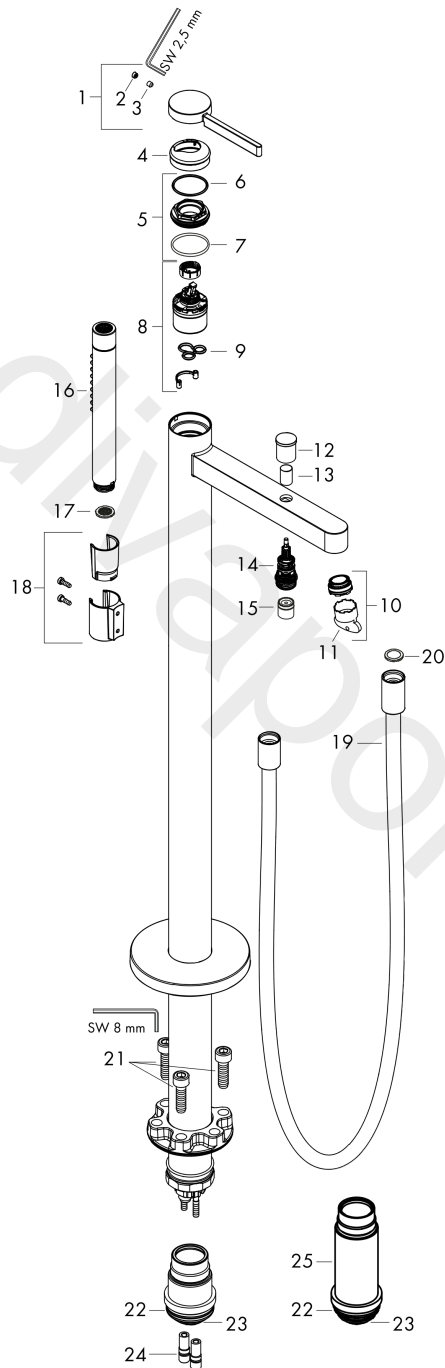

Finoris

Single lever bath mixer floor-standing

Finish: **Matt Black** Article Number: **76445670**

Description

product features

- consists of: single lever bath mixer floor standing, baton hand shower, shower hose, shower holder
- 2 functions
- projection: 210 mm
- spray type mixer: normal spray
- spray type hand shower: Rain, Mono
- maximum flow rate at 3 bar: 20,6 l/min
- flow rate for bath spout at 3 bar: 20,6 l/min
- flow rate of hand shower at 3 bar: 13,6 l/min
- ceramic cartridge
- diverter with automatic resetting
- non-return valve
- connection dimension: DN15
- connection type: basic set
- deck mounted
- min. operating pressure: 1 bar
- max. operating pressure: 10 bar

Exploded Drawing

Year of production: >06/21

Finoris**Single lever bath mixer floor-standing**Finish: **Matt Black** Article Number: **76445670****Spare part list**

Year of production: >06/21

Pos.	Description	Article Number	Price	PU
1	handle	93993670	£ 76,00	1
2	screw cover	93735610	£ 9,00	1
3	hollow set screw M5x5	98446000	£ 3,30	1
4	escutcheon	94027670	£ 38,00	1
5	nut	93995000	£ 25,00	1
6	O-ring 33x2	98154000	£ 3,30	1
7	O-ring 35x2	92604000	£ 6,10	1
8	cartridge, assy	93895000	£ 79,00	1
9	seal	95008000	£ 9,00	1
10	aerator M24x1 (38 l/min)	93965000	£ 25,00	1
11	service tool	93750000	£ 9,00	1
12	diverter knob	97981670	£ 33,00	1
13	sleeve	97979670	£ 25,00	1
14	selector	97978000	£ 64,00	1
15	non return valve	97980000	£ 16,10	1
16	handshower	28532670	£ 312,24	1
17	filter packing	94246000	£ 3,30	1
18	shower holder, assy	96295670	£ 51,00	1
19	shower hose 1,25 m	28282670	£ 93,84	1
20	seal	98058000	£ 3,30	1
21	hexagon socket screw M10x35	97670000	£ 16,10	1
22	O-ring 44x2,5	98162000	£ 3,30	1
23	O-ring 29x3	98371000	£ 6,10	1
24	O-ring 7x2	98419000	£ 3,30	1
25	extension set 60 mm	93882000	£ 275,00	1
a	concealed item	10452180	£ 575,00	1