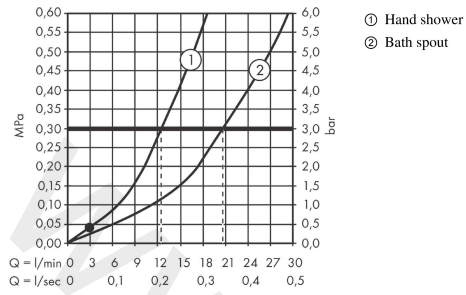

Finoris

Single lever bath mixer floor-standing

Finish: **Matt Black** Article Number: **76445670**

Flowchart

www.divapor.com