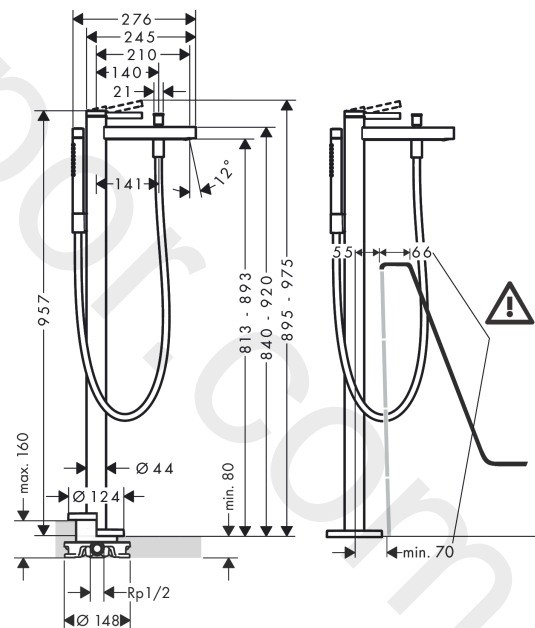

Finoris

Single lever bath mixer floor-standing

Finish: **Chrome** Article Number: **76445007**

Description

product features

- consists of: single lever bath mixer floor standing, baton hand shower, shower hose, shower holder
- 2 functions
- projection: 210 mm
- spray type mixer: normal spray
- spray type hand shower: Rain, Mono
- maximum flow rate at 3 bar: 20,6 l/min
- flow rate for bath spout at 3 bar: 20,6 l/min
- flow rate of hand shower at 3 bar: 7,1 l/min
- ceramic cartridge
- diverter with automatic resetting
- non-return valve
- connection dimension: DN15
- connection type: basic set
- deck mounted
- min. operating pressure: 1 bar
- max. operating pressure: 10 bar

Technology

Design awards

reddot winner 2021

Product image

Scale drawing