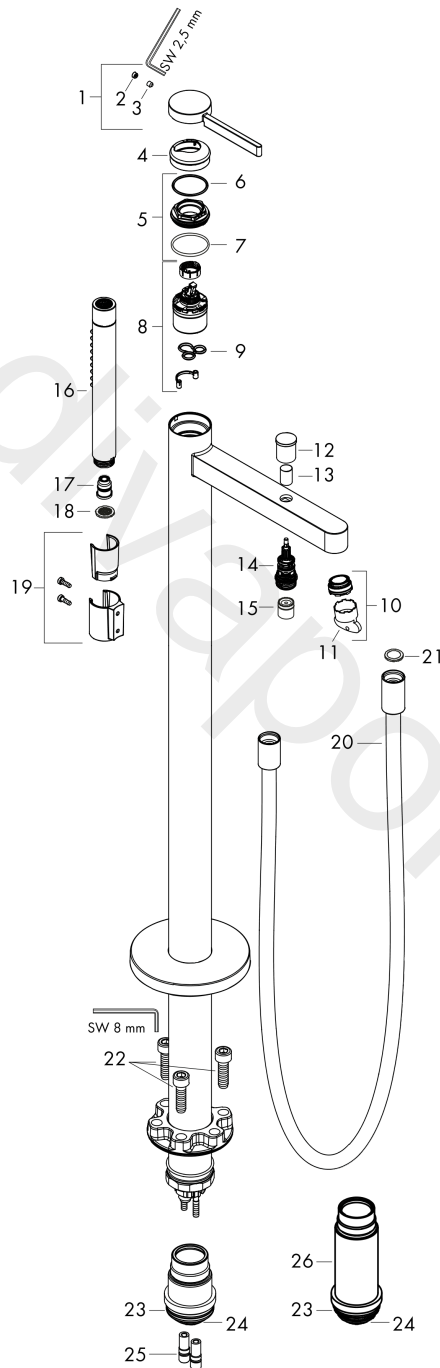

#### Scale drawing

**Finoris**  
**Single lever bath mixer floor-standing**  
 Finish: **Chrome** Article Number: **76445007**

**Flowchart**

www.divapor.com

**Finoris**  
**Single lever bath mixer floor-standing**  
 Finish: **Chrome** Article Number: **76445007**

**Exploded Drawing**

Year of production: >07/21

**Finoris****Single lever bath mixer floor-standing**Finish: **Chrome** Article Number: **76445007****Spare part list**

Year of production: &gt;07/21

Pos.	Description	Article Number	Price	PU
1	handle	93993000	-	1
2	screw cover	93735460	£ 9,00	1
3	hollow set screw M5x5	98446000	£ 3,30	1
4	nut	93995000	£ 25,00	1
5	O-ring 33x2	98154000	£ 3,30	1
6	escutcheon	94027000	£ 25,00	1
7	O-ring 35x2	92604000	£ 6,10	1
8	cartridge, assy	93895000	£ 79,00	1
9	seal	95008000	£ 9,00	1
10	aerator M24x1 (38 l/min)	93965000	£ 25,00	1
11	service tool	93750000	£ 9,00	1
12	diverter knob	97981000	£ 20,50	1
13	sleeve	97979000	£ 16,10	1
14	selector	97978000	£ 64,00	1
15	non return valve	97980000	£ 16,10	1
16	handshower	94409007	£ 137,00	1
17	back flow preventor cartridge	93339007	-	1
18	filter packing	94246000	£ 3,30	1
19	shower holder, assy	96295000	£ 35,00	1
20	shower hose 1,25 m	28282000	£ 67,00	1
21	seal	98058000	£ 3,30	1
22	hexagon socket screw M10x35	97670000	£ 16,10	1
23	O-ring 44x2,5	98162000	£ 3,30	1
24	O-ring 29x3	98371000	£ 6,10	1
25	O-ring 7x2	98419000	£ 3,30	1
26	extension set 60 mm	93882000	£ 275,00	1