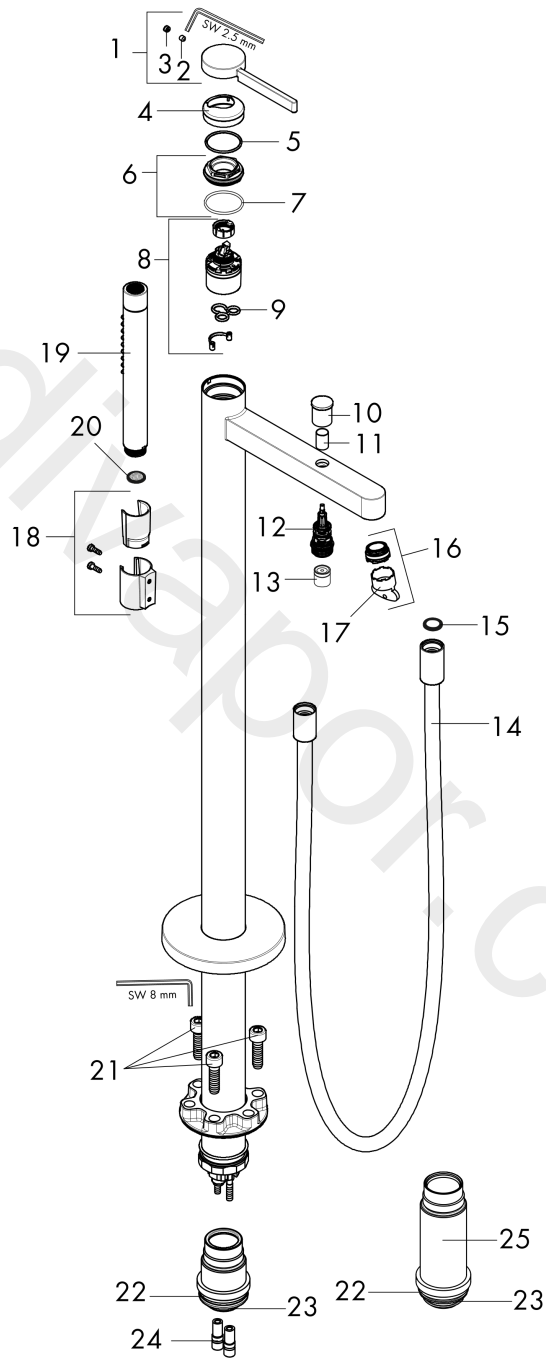

##### product features

- consists of: single lever bath mixer floor standing, baton hand shower, shower hose, shower holder
- 2 functions
- projection: 210 mm
- spray type mixer: normal spray
- spray type hand shower: Rain, Mono
- flow rate of hand shower at 3 bar: 6,6 l/min
- ceramic cartridge
- diverter with automatic resetting
- non-return valve
- connection dimension: DN15
- connection type: basic set
- deck mounted
- min. operating pressure: 1 bar
- max. operating pressure: 10 bar

#### Product image

#### Scale drawing

**Finoris**  
**Single lever bath mixer floor-standing**  
 Finish: **Chrome** Article Number: **76445001**

**Exploded Drawing**

Year of production: >11/21

**Finoris****Single lever bath mixer floor-standing**Finish: **Chrome** Article Number: **76445001****Spare part list**

Year of production: &gt;11/21

Pos.	Description	Article Number	Price	PU
1	handle	93993000	-	1
2	hollow set screw M5x5	98446000	£ 3,30	1
3	screw cover	93735460	£ 9,00	1
4	escutcheon	94027000	£ 25,00	1
5	O-ring 33x2	98154000	£ 3,30	1
6	nut	93995000	£ 25,00	1
7	O-ring 35x2	92604000	£ 6,10	1
8	cartridge, assy	93895000	£ 79,00	1
9	seal	95008000	£ 9,00	1
10	diverter knob	97981000	£ 20,50	1
11	sleeve	97979000	£ 16,10	1
12	selector	97978000	£ 64,00	1
13	non return valve	97980000	£ 16,10	1
14	shower hose 1,25 m	28282000	£ 67,00	1
15	seal	98058000	£ 3,30	1
16	aerator M24x1 (38 l/min)	93965000	£ 25,00	1
17	service tool	93750000	£ 9,00	1
18	shower holder, assy	96295000	£ 35,00	1
19	handshower	04486000	-	1
20	filter packing	94246000	£ 3,30	1
21	hexagon socket screw M10x35	97670000	£ 16,10	1
22	O-ring 44x2,5	98162000	£ 3,30	1
23	O-ring 29x3	98371000	£ 6,10	1
24	O-ring 7x2	98419000	£ 3,30	1
25	extension set 60 mm	93882000	£ 275,00	1