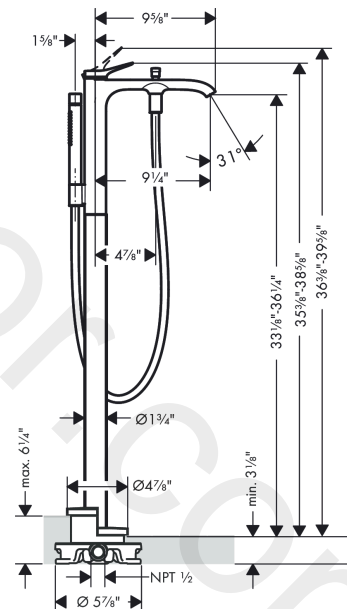

##### product features

- consists of: single lever bath mixer floor standing, baton hand shower, shower hose, shower holder
- 2 functions
- projection: 210 mm
- spray type mixer: normal spray
- spray type hand shower: Rain, Mono
- flow rate of hand shower at 3 bar: 6,6 l/min
- ceramic cartridge
- diverter with automatic resetting
- non-return valve
- connection dimension: DN15
- connection type: basic set
- deck mounted
- min. operating pressure: 1 bar
- max. operating pressure: 10 bar

#### Product image

#### Scale drawing

**Finoris**  
**Single lever bath mixer floor-standing**  
 Finish: **Chrome** Article Number: **76445001**

**Exploded Drawing**

Year of production: >11/21

**Finoris****Single lever bath mixer floor-standing**Finish: **Chrome** Article Number: **76445001****Spare part list**

Year of production: &gt;11/21

Pos.	Description	Article Number	Price	PU
1	handle	93993000	-	1
2	hollow set screw M5x5	98446000	£ 3,30	1
3	screw cover	93735460	£ 9,00	1
4	escutcheon	94027000	£ 25,00	1
5	O-ring 33x2	98154000	£ 3,30	1
6	nut	93995000	£ 25,00	1
7	O-ring 35x2	92604000	£ 6,10	1
8	cartridge, assy	93895000	£ 79,00	1
9	seal	95008000	£ 9,00	1
10	diverter knob	97981000	£ 20,50	1
11	sleeve	97979000	£ 16,10	1
12	selector	97978000	£ 64,00	1
13	non return valve	97980000	£ 16,10	1
14	shower hose 1,25 m	28282000	£ 67,00	1
15	seal	98058000	£ 3,30	1
16	aerator M24x1 (38 l/min)	93965000	£ 25,00	1
17	service tool	93750000	£ 9,00	1
18	shower holder, assy	96295000	£ 35,00	1
19	handshower	04486000	-	1
20	filter packing	94246000	£ 3,30	1
21	hexagon socket screw M10x35	97670000	£ 16,10	1
22	O-ring 44x2,5	98162000	£ 3,30	1
23	O-ring 29x3	98371000	£ 6,10	1
24	O-ring 7x2	98419000	£ 3,30	1
25	extension set 60 mm	93882000	£ 275,00	1