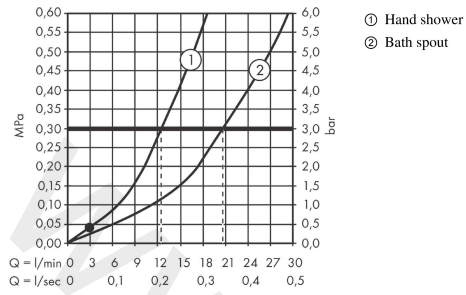

Finoris

Single lever bath mixer floor-standing

Finish: **Chrome** Article Number: **76445000**

Flowchart

www.divapor.com