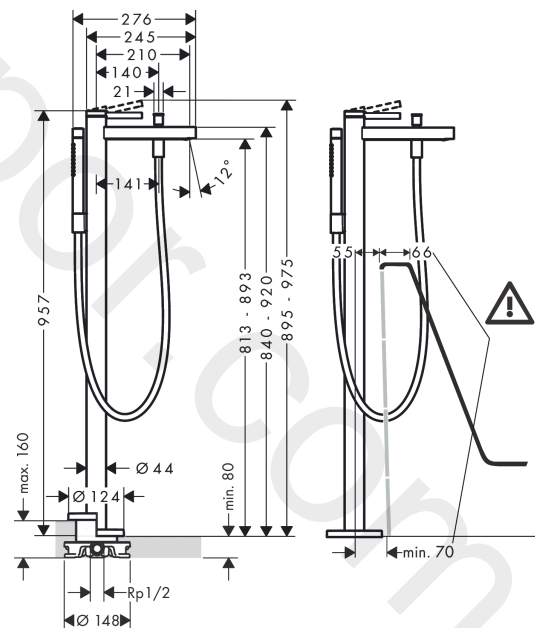

Finoris

Single lever bath mixer floor-standing

Finish: **Chrome** Article Number: **76445000**

Description

product features

- consists of: single lever bath mixer floor standing, baton hand shower, shower hose, shower holder
- 2 functions
- projection: 210 mm
- spray type mixer: normal spray
- spray type hand shower: Rain, Mono
- maximum flow rate at 3 bar: 20,6 l/min
- flow rate for bath spout at 3 bar: 20,6 l/min
- flow rate of hand shower at 3 bar: 13,6 l/min
- ceramic cartridge
- diverter with automatic resetting
- non-return valve
- connection dimension: DN15
- connection type: basic set
- deck mounted
- min. operating pressure: 1 bar
- max. operating pressure: 10 bar

Article Details

Price excl. VAT

1.691,67 £

Technology

Design awards

reddot winner 2021

Product image

Scale drawing

Exploded Drawing

Year of production: >06/21

Finoris

Single lever bath mixer floor-standing

Finish: **Chrome** Article Number: **76445000**

Spare part list

Year of production: >06/21

Pos.	Description	Article Number	Price	PU
1	handle	93993000	-	1
2	screw cover	93735460	£ 9,00	1
3	hollow set screw M5x5	98446000	£ 3,30	1
4	escutcheon	94027000	£ 25,00	1
5	nut	93995000	£ 25,00	1
6	O-ring 33x2	98154000	£ 3,30	1
7	O-ring 35x2	92604000	£ 6,10	1
8	cartridge, assy	93895000	£ 79,00	1
9	seal	95008000	£ 9,00	1
10	aerator M24x1 (38 l/min)	93965000	£ 25,00	1
11	service tool	93750000	£ 9,00	1
12	diverter knob	97981000	£ 20,50	1
13	sleeve	97979000	£ 16,10	1
14	selector	97978000	£ 64,00	1
15	non return valve	97980000	£ 16,10	1
16	handshower	28532000	£ 223,00	1
17	filter packing	94246000	£ 3,30	1
18	shower holder, assy	96295000	£ 35,00	1
19	shower hose 1,25 m	28282000	£ 67,00	1
20	seal	98058000	£ 3,30	1
21	hexagon socket screw M10x35	97670000	£ 16,10	1
22	O-ring 44x2,5	98162000	£ 3,30	1
23	O-ring 29x3	98371000	£ 6,10	1
24	O-ring 7x2	98419000	£ 3,30	1
25	extension set 60 mm	93882000	£ 275,00	1