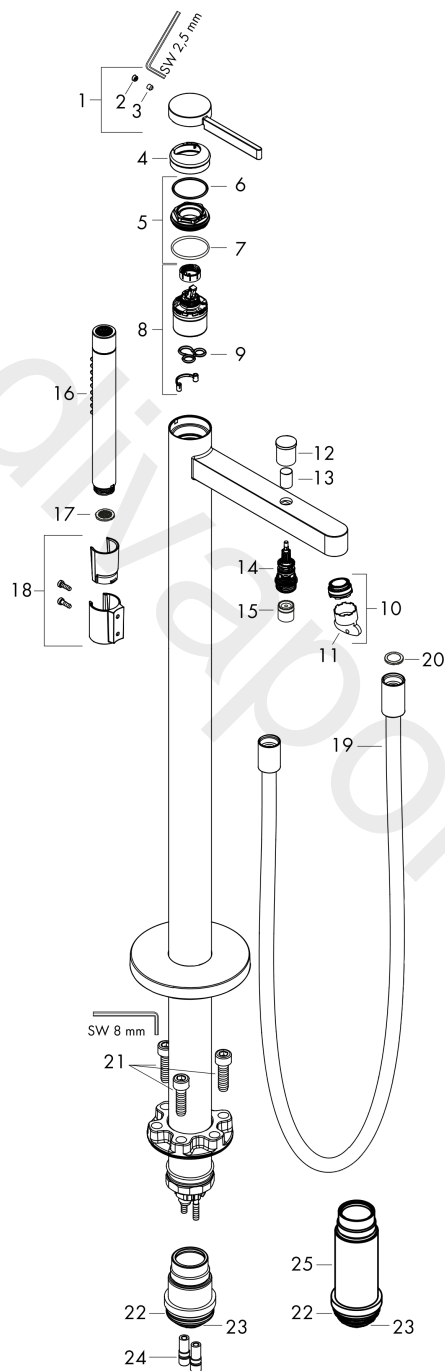

Finoris

Single lever bath mixer floor-standing

Finish: **Chrome** Article Number: **76445000**

Description

product features

- consists of: single lever bath mixer floor standing, baton hand shower, shower hose, shower holder
- 2 functions
- projection: 210 mm
- spray type mixer: normal spray
- spray type hand shower: Rain, Mono
- maximum flow rate at 3 bar: 20,6 l/min
- flow rate for bath spout at 3 bar: 20,6 l/min
- flow rate of hand shower at 3 bar: 13,6 l/min
- ceramic cartridge
- diverter with automatic resetting
- non-return valve
- connection dimension: DN15
- connection type: basic set
- deck mounted
- min. operating pressure: 1 bar
- max. operating pressure: 10 bar

Exploded Drawing

Year of production: >06/21

Finoris

Single lever bath mixer floor-standing

Finish: **Chrome** Article Number: **76445000**

Spare part list

Year of production: >06/21

Pos.	Description	Article Number	Price	PU
1	handle	93993000	-	1
2	screw cover	93735460	£ 9,00	1
3	hollow set screw M5x5	98446000	£ 3,30	1
4	escutcheon	94027000	£ 25,00	1
5	nut	93995000	£ 25,00	1
6	O-ring 33x2	98154000	£ 3,30	1
7	O-ring 35x2	92604000	£ 6,10	1
8	cartridge, assy	93895000	£ 79,00	1
9	seal	95008000	£ 9,00	1
10	aerator M24x1 (38 l/min)	93965000	£ 25,00	1
11	service tool	93750000	£ 9,00	1
12	diverter knob	97981000	£ 20,50	1
13	sleeve	97979000	£ 16,10	1
14	selector	97978000	£ 64,00	1
15	non return valve	97980000	£ 16,10	1
16	handshower	28532000	£ 223,00	1
17	filter packing	94246000	£ 3,30	1
18	shower holder, assy	96295000	£ 35,00	1
19	shower hose 1,25 m	28282000	£ 67,00	1
20	seal	98058000	£ 3,30	1
21	hexagon socket screw M10x35	97670000	£ 16,10	1
22	O-ring 44x2,5	98162000	£ 3,30	1
23	O-ring 29x3	98371000	£ 6,10	1
24	O-ring 7x2	98419000	£ 3,30	1
25	extension set 60 mm	93882000	£ 275,00	1