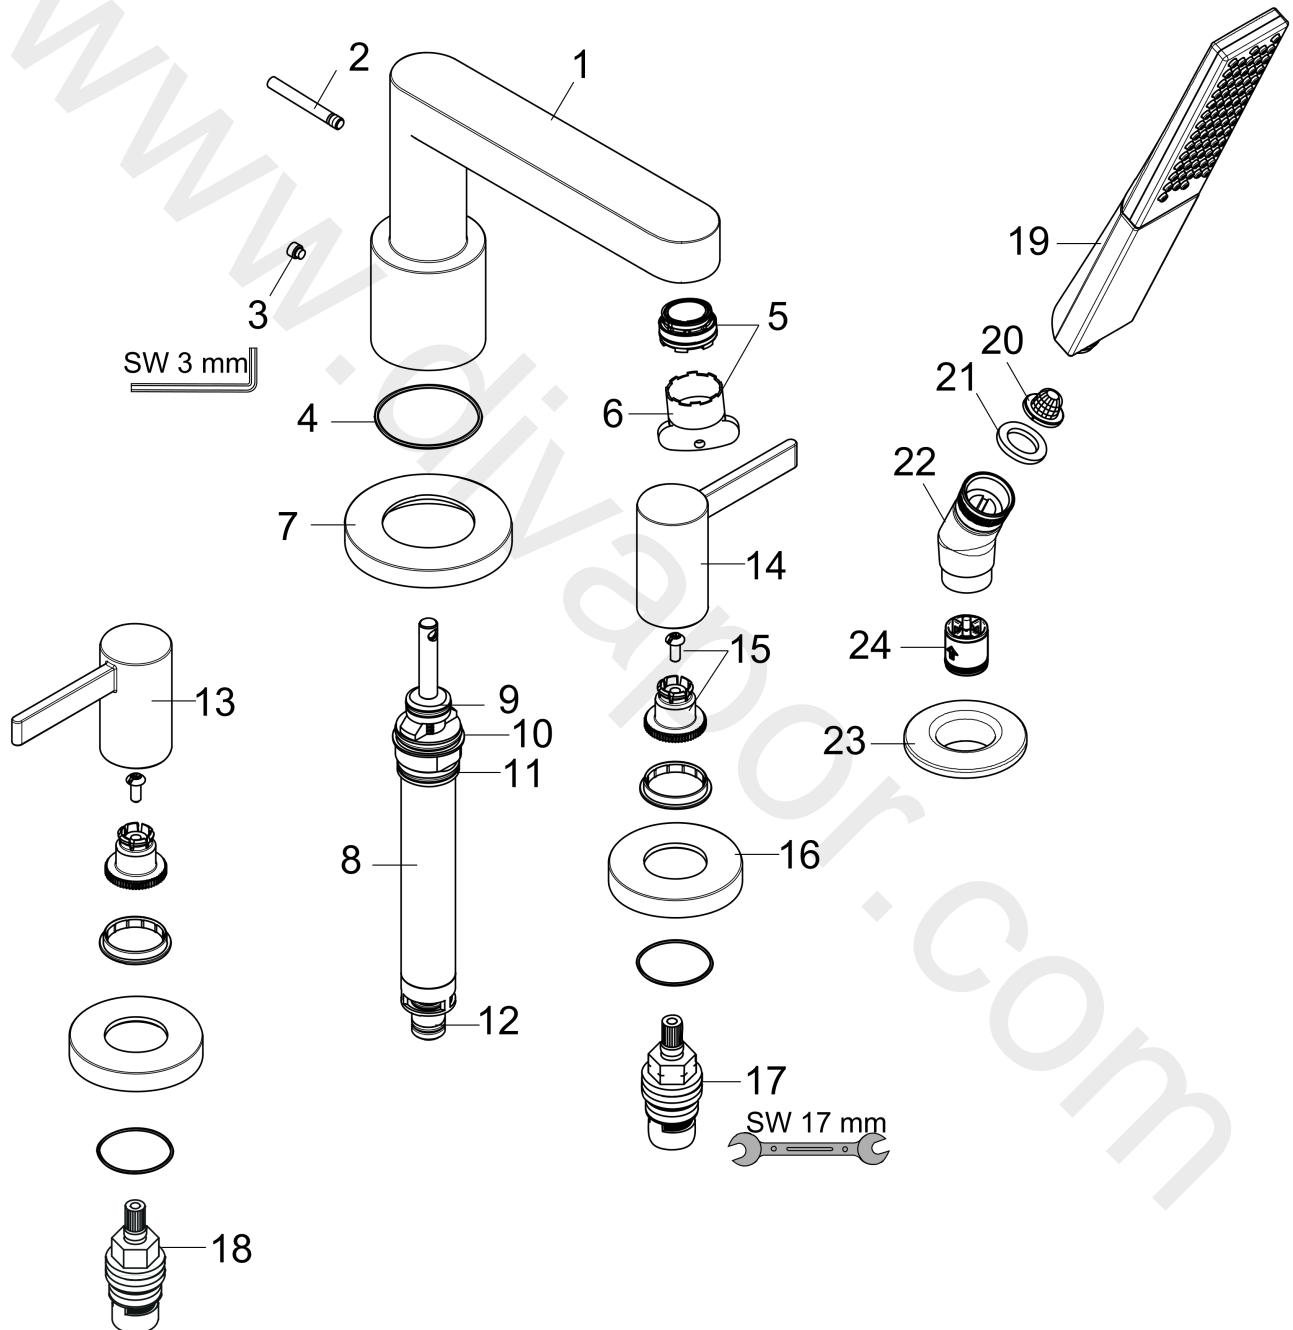

Finoris

4-hole rim mounted bath mixer

Finish: **Brushed Nickel** Article Number: **76443821**

Description

product features

- consists of: 4-hole rim mounted bath mixer, hand shower, shower holder
- 2 functions
- spray type mixer: normal spray
- spray type hand shower: PowderRain
- maximum pull-out length of hand shower: 1,45 m
- flow rate of hand shower at 3 bar: 6,6 l/min
- diverter with automatic resetting
- non-return valve
- connection dimension: DN15
- connection type: basic set
- installation on bath rim

Technology

Design awards

reddot winner 2021

Product image

Finoris
4-hole rim mounted bath mixer
 Finish: **Brushed Nickel** Article Number: **76443821**

Exploded Drawing

Year of production: >11/21

Finoris**4-hole rim mounted bath mixer**Finish: **Brushed Nickel** Article Number: **76443821****Spare part list**

Year of production: >11/21

Pos.	Description	Article Number	Price	PU
1	spout cpl.	93977820	£ 202,00	1
2	diverter knob	98707820	-	1
3	hollow set screw M6x6	97660000	£ 3,30	1
4	O-ring 41x1,5	98168000	£ 3,30	1
5	aerator M24x1 (38 l/min)	93965000	£ 25,00	1
6	special tool	95158000	£ 6,10	1
7	escutcheon for spout	93978820	£ 202,00	1
8	selector assy	93589000	£ 137,00	1
9	O-Ring 14x2,5	98189000	£ 3,30	1
10	O-Ring 23x2,5	98183000	£ 3,30	1
11	O-Ring 22x2	98185000	£ 3,30	1
12	O-ring 9x2,5	98217000	£ 3,30	1
13	handle for hot water	93979820	£ 76,00	1
14	handle for cold water	93980820	£ 76,00	1
15	handle fixing set	94184000	£ 6,10	1
16	escutcheon for handle	93976820	£ 142,00	1
17	shut off unit right closing	94009000	£ 43,00	1
18	shut off unit left closing	94008000	£ 43,00	1
19	-	26867821	-	1
20	filter	92672000	£ 6,10	1
21	seal	98058000	£ 3,30	1
22	shower holder	28071820	£ 64,00	1
23	escutcheon Ø 52 mm	97159820	£ 79,00	1