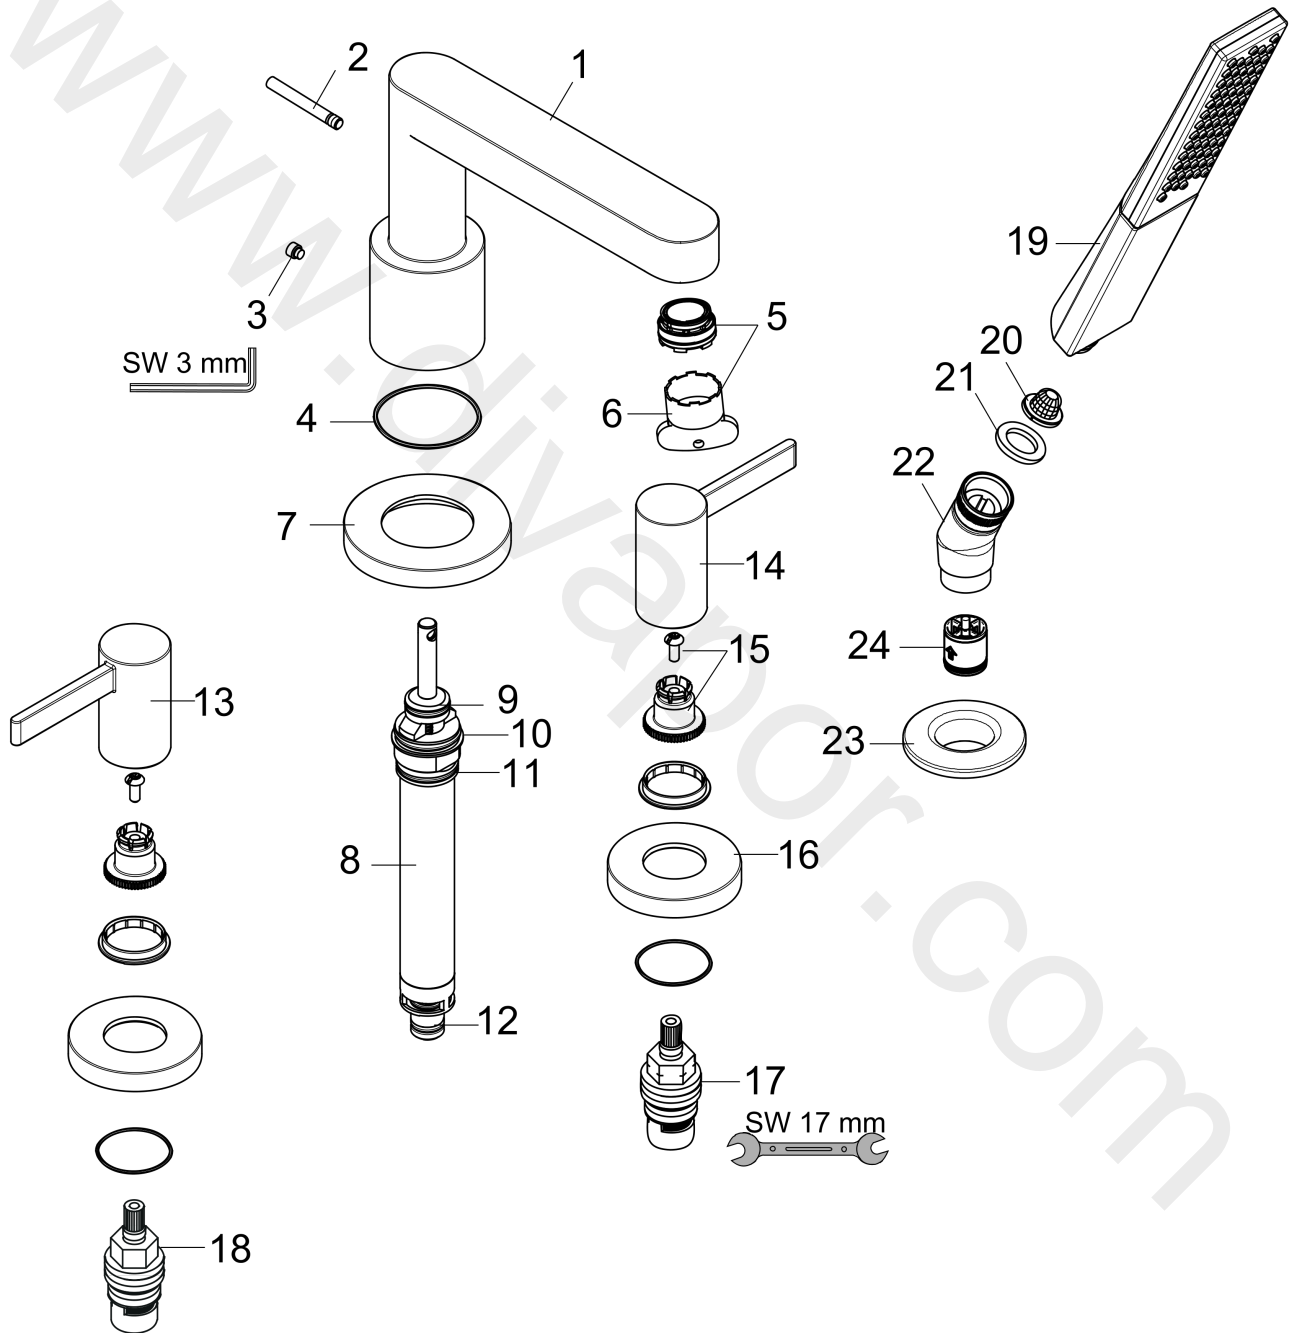

**Finoris****4-hole rim mounted bath mixer**Finish: **Matt White** Article Number: **76443701****Description****product features**

- consists of: 4-hole rim mounted bath mixer, hand shower, shower holder
- 2 functions
- spray type mixer: normal spray
- spray type hand shower: PowderRain
- maximum pull-out length of hand shower: 1,45 m
- flow rate of hand shower at 3 bar: 6,6 l/min
- diverter with automatic resetting
- non-return valve
- connection dimension: DN15
- connection type: basic set
- installation on bath rim

**Technology****Design awards**

reddot winner 2021

**Product image**

**Finoris**  
**4-hole rim mounted bath mixer**  
 Finish: **Matt White** Article Number: **76443701**

Exploded Drawing

Year of production: >11/21

**Finoris****4-hole rim mounted bath mixer**Finish: **Matt White** Article Number: **76443701****Spare part list**

Year of production: &gt;11/21

Pos.	Description	Article Number	Price	PU
1	spout cpl.	93977700	£ 202,00	1
2	diverter knob	98707700	£ 38,00	1
3	hollow set screw M6x6	97660000	£ 3,30	1
4	O-ring 41x1,5	98168000	£ 3,30	1
5	aerator M24x1 (38 l/min)	93965000	£ 25,00	1
6	special tool	95158000	£ 6,10	1
7	escutcheon for spout	93978700	£ 202,00	1
8	selector assy	93589000	£ 137,00	1
9	O-Ring 14x2,5	98189000	£ 3,30	1
10	O-Ring 23x2,5	98183000	£ 3,30	1
11	O-Ring 22x2	98185000	£ 3,30	1
12	O-ring 9x2,5	98217000	£ 3,30	1
13	handle for hot water	93979700	£ 76,00	1
14	handle for cold water	93980700	£ 76,00	1
15	handle fixing set	94184000	£ 6,10	1
16	escutcheon for handle	93976700	£ 142,00	1
17	shut off unit right closing	94009000	£ 43,00	1
18	shut off unit left closing	94008000	£ 43,00	1
19	-	26867701	-	1
20	filter	92672000	£ 6,10	1
21	seal	98058000	£ 3,30	1
22	shower holder	28071700	£ 64,00	1
23	escutcheon Ø 52 mm	97159700	£ 76,00	1
24	set of non return valves DW 15	94074000	£ 16,10	1