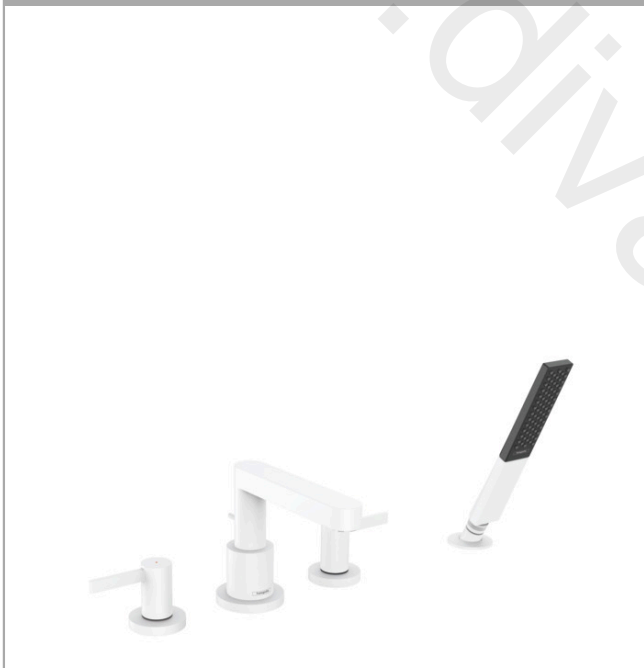

**Finoris****4-hole rim mounted bath mixer**Finish: **Matt White** Article Number: **76443701****Description****product features**

- consists of: 4-hole rim mounted bath mixer, hand shower, shower holder
- 2 functions
- spray type mixer: normal spray
- spray type hand shower: PowderRain
- maximum pull-out length of hand shower: 1,45 m
- flow rate of hand shower at 3 bar: 6,6 l/min
- diverter with automatic resetting
- non-return valve
- connection dimension: DN15
- connection type: basic set
- installation on bath rim

**Technology****Design awards**

reddot winner 2021

**Product image**

**Finoris**  
**4-hole rim mounted bath mixer**  
 Finish: **Matt White** Article Number: **76443701**

Exploded Drawing

Year of production: >11/21

**Finoris****4-hole rim mounted bath mixer**Finish: **Matt White** Article Number: **76443701****Spare part list**

Year of production: &gt;11/21

Pos.	Description	Article Number	Price	PU
1	spout cpl.	93977700	£ 202,00	1
2	diverter knob	98707700	£ 38,00	1
3	hollow set screw M6x6	97660000	£ 3,30	1
4	O-ring 41x1,5	98168000	£ 3,30	1
5	aerator M24x1 (38 l/min)	93965000	£ 25,00	1
6	special tool	95158000	£ 6,10	1
7	escutcheon for spout	93978700	£ 202,00	1
8	selector assy	93589000	£ 137,00	1
9	O-Ring 14x2,5	98189000	£ 3,30	1
10	O-Ring 23x2,5	98183000	£ 3,30	1
11	O-Ring 22x2	98185000	£ 3,30	1
12	O-ring 9x2,5	98217000	£ 3,30	1
13	handle for hot water	93979700	£ 76,00	1
14	handle for cold water	93980700	£ 76,00	1
15	handle fixing set	94184000	£ 6,10	1
16	escutcheon for handle	93976700	£ 142,00	1
17	shut off unit right closing	94009000	£ 43,00	1
18	shut off unit left closing	94008000	£ 43,00	1
19	-	26867701	-	1
20	filter	92672000	£ 6,10	1
21	seal	98058000	£ 3,30	1
22	shower holder	28071700	£ 64,00	1
23	escutcheon Ø 52 mm	97159700	£ 76,00	1
24	set of non return valves DW 15	94074000	£ 16,10	1