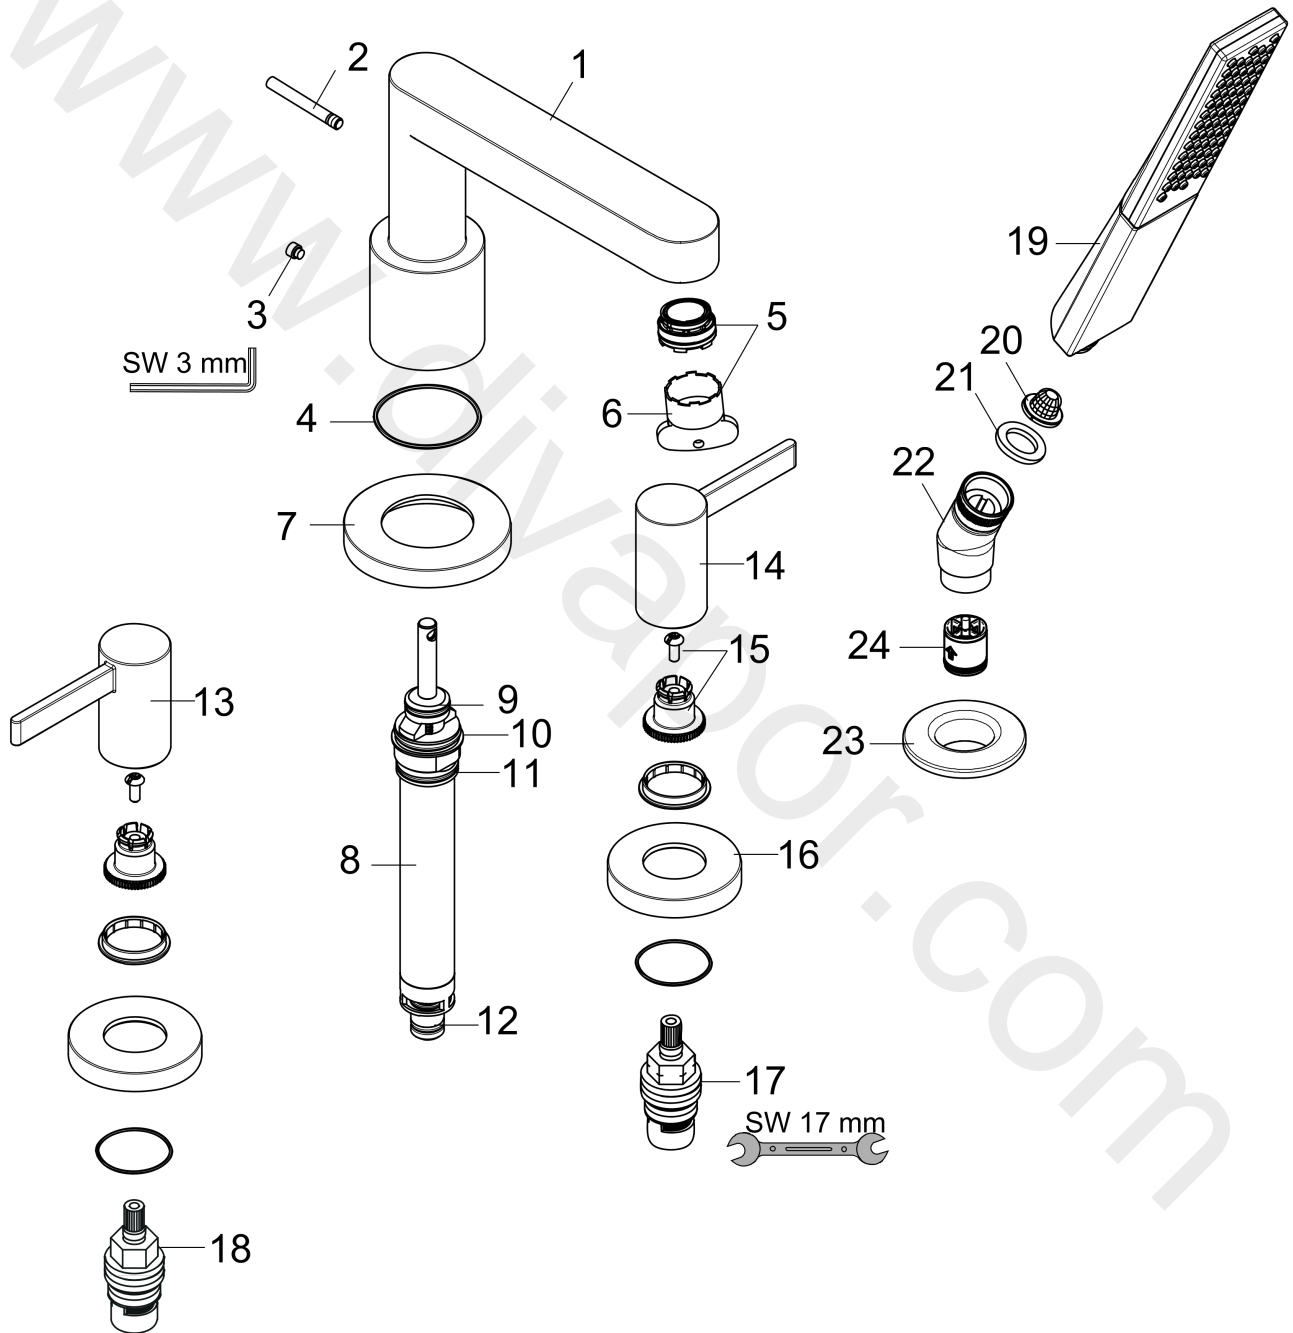

Finoris**4-hole rim mounted bath mixer**Finish: **Matt Black** Article Number: **76443671****Description****product features**

- consists of: 4-hole rim mounted bath mixer, hand shower, shower holder
- 2 functions
- spray type mixer: normal spray
- spray type hand shower: PowderRain
- maximum pull-out length of hand shower: 1,45 m
- flow rate of hand shower at 3 bar: 6,6 l/min
- diverter with automatic resetting
- non-return valve
- connection dimension: DN15
- connection type: basic set
- installation on bath rim

Technology**Design awards**

reddot winner 2021

**Product image**

Finoris

4-hole rim mounted bath mixer

Finish: **Matt Black** Article Number: **76443671**

Exploded Drawing

Year of production: >11/21

Finoris**4-hole rim mounted bath mixer**Finish: **Matt Black** Article Number: **76443671****Spare part list**

Year of production: >11/21

Pos.	Description	Article Number	Price	PU
1	spout cpl.	93977670	£ 202,00	1
2	diverter knob	98707670	£ 38,00	1
3	hollow set screw M6x6	97660000	£ 3,30	1
4	O-ring 41x1,5	98168000	£ 3,30	1
5	aerator M24x1 (38 l/min)	93965000	£ 25,00	1
6	special tool	95158000	£ 6,10	1
7	escutcheon for spout	93978670	£ 202,00	1
8	selector assy	93589000	£ 137,00	1
9	O-Ring 14x2,5	98189000	£ 3,30	1
10	O-Ring 23x2,5	98183000	£ 3,30	1
11	O-Ring 22x2	98185000	£ 3,30	1
12	O-ring 9x2,5	98217000	£ 3,30	1
13	handle for hot water	93979670	£ 76,00	1
14	handle for cold water	93980670	£ 76,00	1
15	handle fixing set	94184000	£ 6,10	1
16	escutcheon for handle	93976670	£ 142,00	1
17	shut off unit right closing	94009000	£ 43,00	1
18	shut off unit left closing	94008000	£ 43,00	1
19	-	26867671	-	1
20	filter	92672000	£ 6,10	1
21	seal	98058000	£ 3,30	1
22	shower holder	28071670	£ 64,00	1
23	escutcheon Ø 52 mm	97159670	£ 76,00	1
24	set of non return valves DW 15	94074000	£ 16,10	1