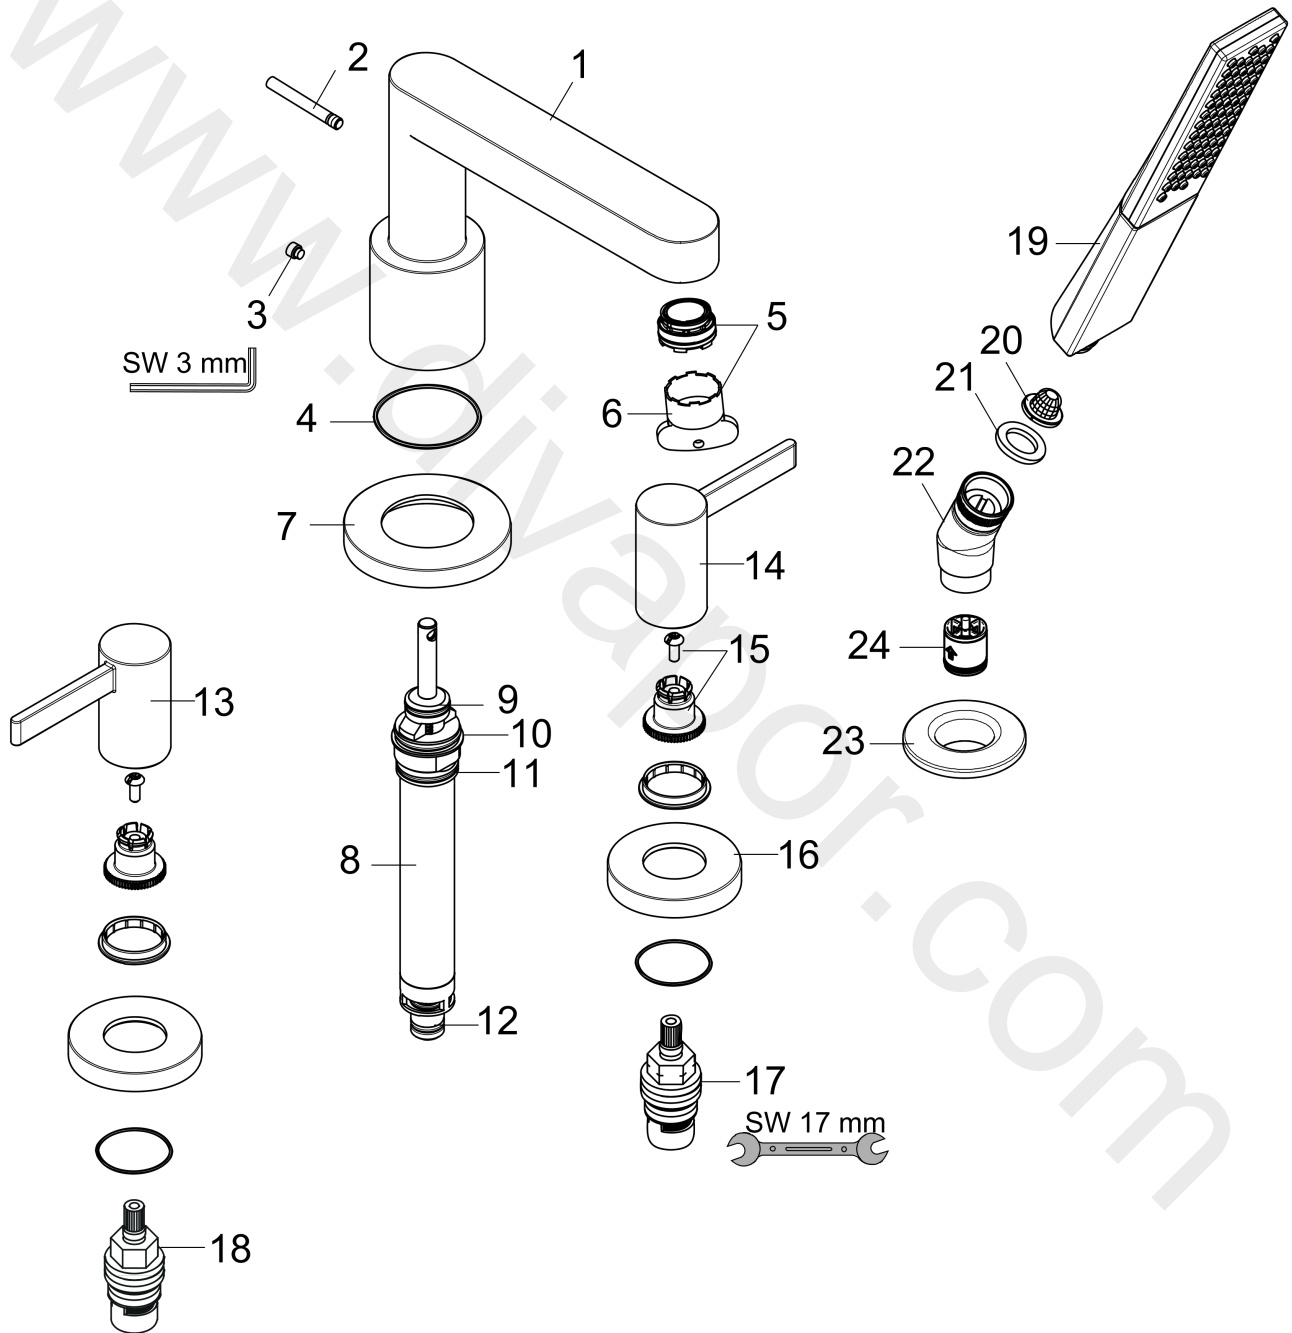

##### product features

- consists of: 4-hole rim mounted bath mixer, hand shower, shower holder
- 2 functions
- spray type mixer: normal spray
- spray type hand shower: PowderRain
- maximum pull-out length of hand shower: 1,45 m
- flow rate of hand shower at 3 bar: 6,6 l/min
- diverter with automatic resetting
- non-return valve
- connection dimension: DN15
- connection type: basic set
- installation on bath rim

#### Product image

**Finoris**  
**4-hole rim mounted bath mixer**  
 Finish: **Chrome** Article Number: **76443001**

**Exploded Drawing**

Year of production: >11/21

**Finoris****4-hole rim mounted bath mixer**Finish: **Chrome** Article Number: **76443001****Spare part list**