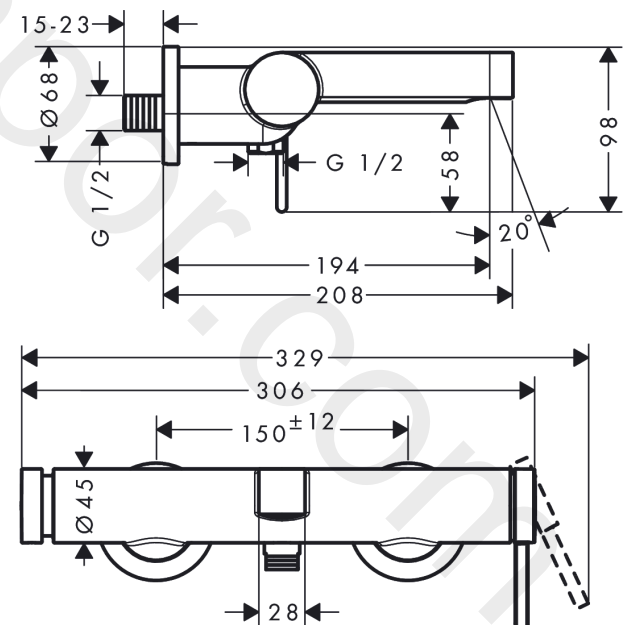

Finoris
Single lever bath mixer for exposed installation
 Finish: **Chrome** Article Number: **76420000**

Description

product features

- 2 functions
- projection: 194 mm
- centre distance: 150 ± 12 mm
- spray type mixer: normal spray
- maximum flow rate at 3 bar: 19 l/min
- flow rate for bath spout at 3 bar: 19 l/min
- flow rate of hand shower at 3 bar: 14,7 l/min
- ceramic cartridge
- pressure diverter Select with automatic resetting
- protected against backflow, according to DIN EN 1717
- with silencer
- suitable for continuous flow water heaters
- connection dimension: DN15
- connection type: s-shaped connections
- wall-mounted
- min. operating pressure: 1 bar
- max. operating pressure: 10 bar

Article Details

Price excl. VAT 320,83 £

Technology

Design awards

reddot winner 2021

Product image

Scale drawing

Finoris
Single lever bath mixer for exposed installation
 Finish: **Chrome** Article Number: **76420000**

Spare part list

Year of production: >06/21

Pos.	Description	Article Number	Price	PU
1	handle	94371000	£ 51,00	1
2	hollow set screw M5x5	98446000	£ 3,30	1
3	flange	94370000	£ 43,00	1
4	nut	93995000	£ 25,00	1
5	O-ring 35x1,5	92114000	£ 6,10	1
6	cartridge, assy	93895000	£ 79,00	1
7	pushbutton	94369000	£ 96,00	1
8	hollow set screw M4x6	97767000	£ 3,30	1
9	nut	94367000	£ 43,00	1
10	selector assy	94368000	£ 96,00	1
11	O-ring 12x1,5	98430000	£ 3,30	1
12	O-ring 15x1,5	92118000	£ 3,30	1
13	O-ring 17x1,5	98137000	£ 3,30	1
14	aerator M24x1 (30 l/min)	98998000	£ 35,00	1
15	special tool	95290000	£ 9,00	1
16	connecting thread	95392000	£ 20,50	1
17	O-ring 14x2	98129000	£ 3,30	1
18	screw	94366000	£ 13,30	1
19	escutcheon Ø 70 mm	94365000	£ 51,00	1
20	set of S-unions	95772000	£ 96,00	1
21	O-ring 29x3	98371000	£ 6,10	1