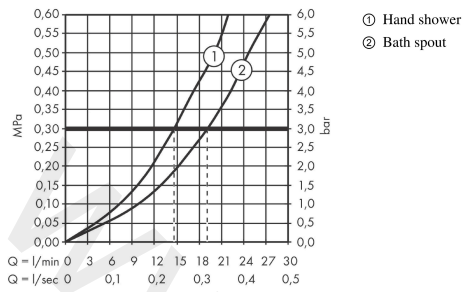

Finoris
Single lever bath mixer for exposed installation
Finish: **Chrome** Article Number: **76420000**

Flowchart

www.divapor.com