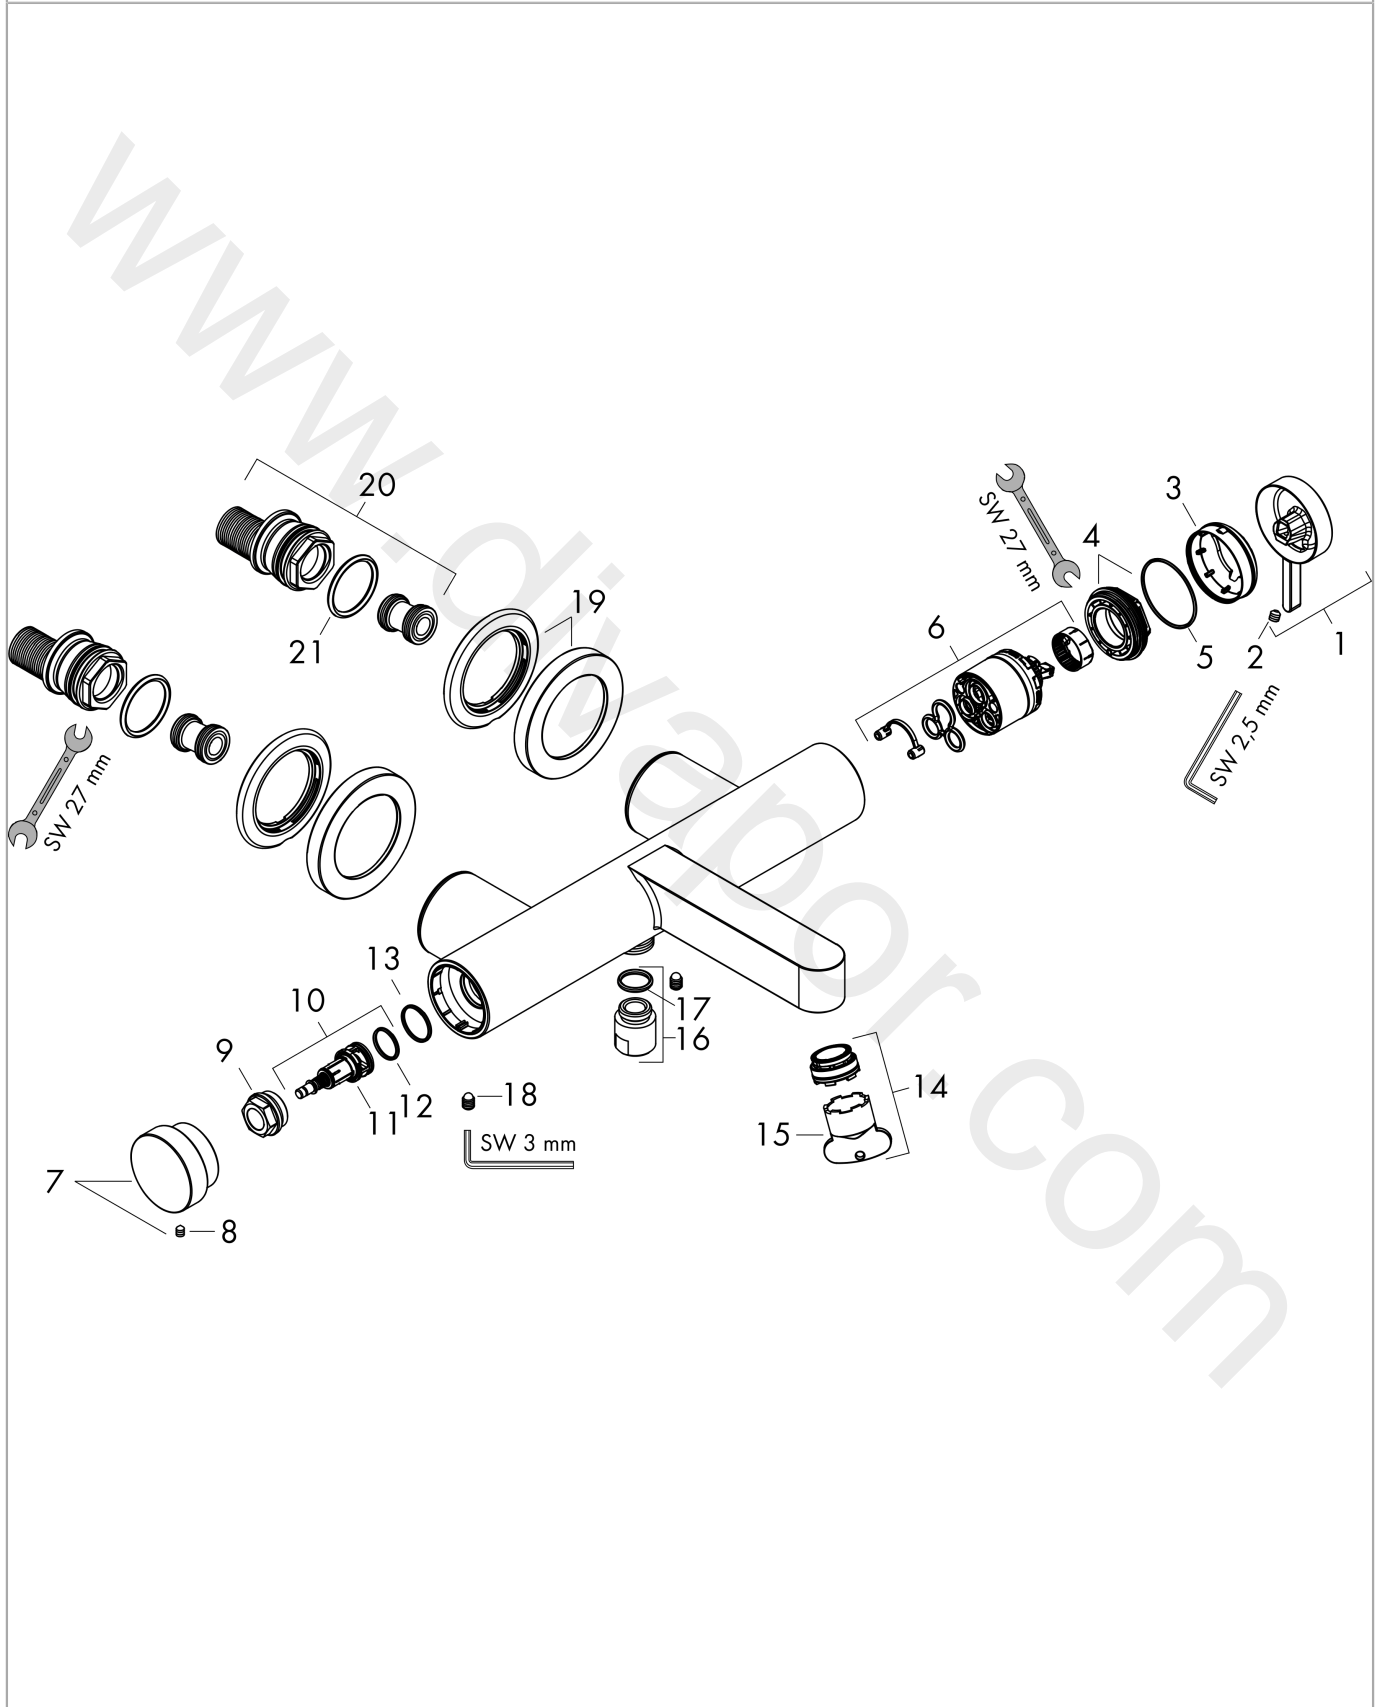

Finoris
Single lever bath mixer for exposed installation
 Finish: **Chrome** Article Number: **76420000**

Description

product features

- 2 functions
- projection: 194 mm
- centre distance: 150 ± 12 mm
- spray type mixer: normal spray
- maximum flow rate at 3 bar: 19 l/min
- flow rate for bath spout at 3 bar: 19 l/min
- flow rate of hand shower at 3 bar: 14,7 l/min
- ceramic cartridge
- pressure diverter Select with automatic resetting
- protected against backflow, according to DIN EN 1717
- with silencer
- suitable for continuous flow water heaters
- connection dimension: DN15
- connection type: s-shaped connections
- wall-mounted
- min. operating pressure: 1 bar
- max. operating pressure: 10 bar

Flowchart

www.divapor.com

Finoris
Single lever bath mixer for exposed installation
 Finish: **Chrome** Article Number: **76420000**

Exploded Drawing

Year of production: >06/21

Finoris
Single lever bath mixer for exposed installation
 Finish: **Chrome** Article Number: **76420000**

Spare part list

Year of production: >06/21

Pos.	Description	Article Number	Price	PU
1	handle	94371000	£ 51,00	1
2	hollow set screw M5x5	98446000	£ 3,30	1
3	flange	94370000	£ 43,00	1
4	nut	93995000	£ 25,00	1
5	O-ring 35x1,5	92114000	£ 6,10	1
6	cartridge, assy	93895000	£ 79,00	1
7	pushbutton	94369000	£ 96,00	1
8	hollow set screw M4x6	97767000	£ 3,30	1
9	nut	94367000	£ 43,00	1
10	selector assy	94368000	£ 96,00	1
11	O-ring 12x1,5	98430000	£ 3,30	1
12	O-ring 15x1,5	92118000	£ 3,30	1
13	O-ring 17x1,5	98137000	£ 3,30	1
14	aerator M24x1 (30 l/min)	98998000	£ 35,00	1
15	special tool	95290000	£ 9,00	1
16	connecting thread	95392000	£ 20,50	1
17	O-ring 14x2	98129000	£ 3,30	1
18	screw	94366000	£ 13,30	1
19	escutcheon Ø 70 mm	94365000	£ 51,00	1
20	set of S-unions	95772000	£ 96,00	1
21	O-ring 29x3	98371000	£ 6,10	1