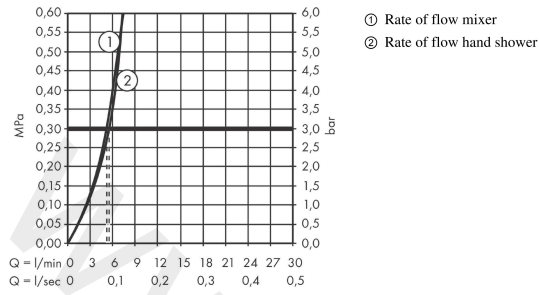

**Finoris**

**Single lever basin mixer 260 with bidette hand shower and shower hose 160 cm**

Finish: **Matt Black** Article Number: **76220670**

**Flowchart**

www.divapor.com

**Finoris**

**Single lever basin mixer 260 with bidette hand shower and shower hose 160 cm**

Finish: **Matt Black** Article Number: **76220670**

**Exploded Drawing**

Year of production: >10/21

**Finoris****Single lever basin mixer 260 with bidette hand shower and shower hose 160 cm**Finish: **Matt Black** Article Number: **76220670****Spare part list**