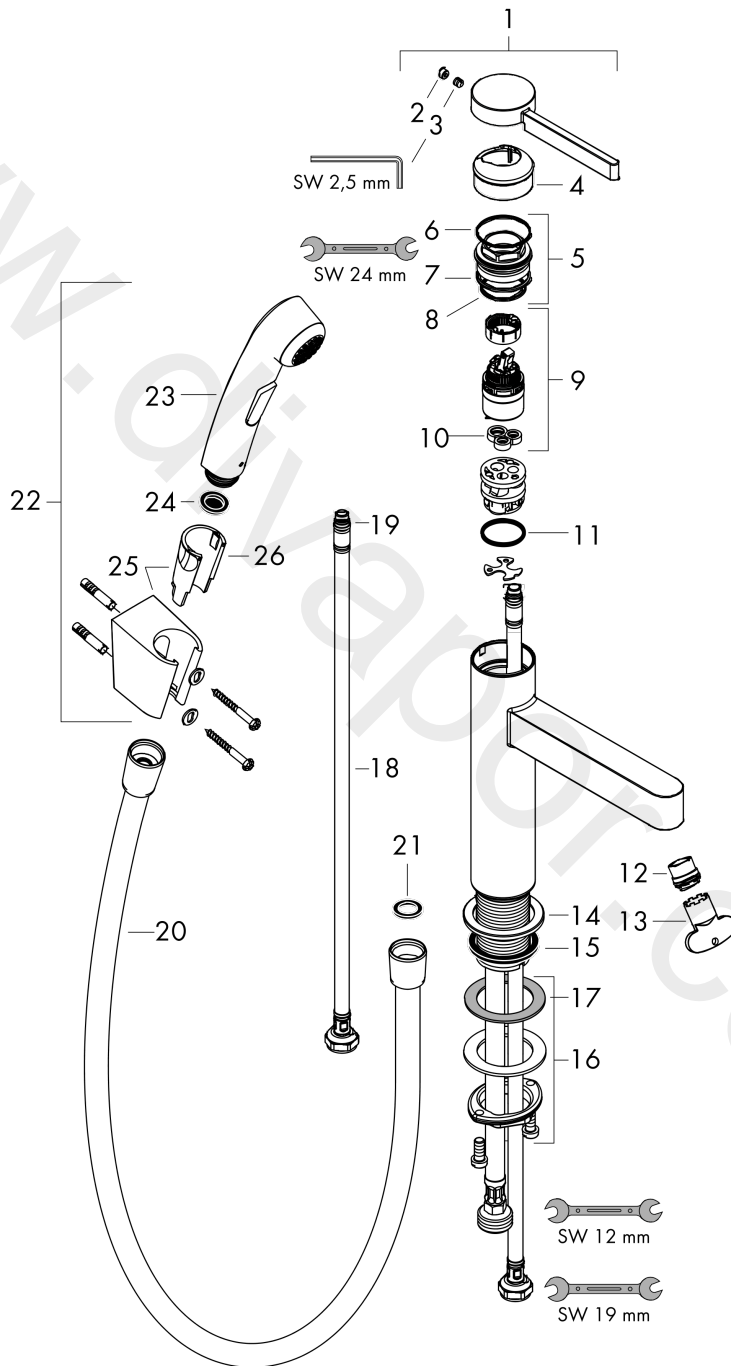

**Finoris**

**Single lever basin mixer 260 with bidette hand shower and shower hose 160 cm**

Finish: **Matt Black** Article Number: **76220670**

**Flowchart**

www.divapor.com

**Finoris**

**Single lever basin mixer 260 with bidette hand shower and shower hose 160 cm**

Finish: **Matt Black** Article Number: **76220670**

**Exploded Drawing**

Year of production: >10/21

**Finoris****Single lever basin mixer 260 with bidette hand shower and shower hose 160 cm**Finish: **Matt Black** Article Number: **76220670****Spare part list**

Year of production: &gt;10/21

Pos.	Description	Article Number	Price	PU
1	handle	94266670	£ 96,00	1
2	screw cover	93735460	£ 9,00	1
3	hollow set screw M5x5	98446000	£ 3,30	1
4	flange	93737000	£ 43,00	1
5	nut	92926000	£ 16,10	1
6	O-ring 30x1,5	98433000	£ 3,30	1
7	O-ring 29x2	98391000	£ 3,30	1
8	O-ring 25x1,5	98146000	£ 3,30	1
9	cartridge, assy	93760000	£ 96,00	1
10	seal	93383000	£ 13,30	1
11	O-ring 23x2	98398000	£ 3,30	1
12	spray former	93973000	£ 25,00	1
13	special tool	98987000	£ 9,00	1
14	escutcheon	94265670	£ 33,00	1
15	flat seal	98749000	£ 6,10	1
16	fixing set (Ø 32)	13961000	£ 25,00	1
17	lever collar	97548000	£ 3,30	1
18	connection hose	94267000	£ 43,00	1
19	O-ring 6,6x1,6	93019000	£ 3,30	1
20	shower hose Isiflex'B 1,60 m	28276670	£ 53,16	1
21	seal	98058000	£ 3,30	1
22	handshower	96907670	-	1
23	-	28338000	-	1
24	filter packing	94246000	£ 3,30	1
25	shower holder	28331000	£ 43,00	1
26	guide	98918000	£ 3,30	1