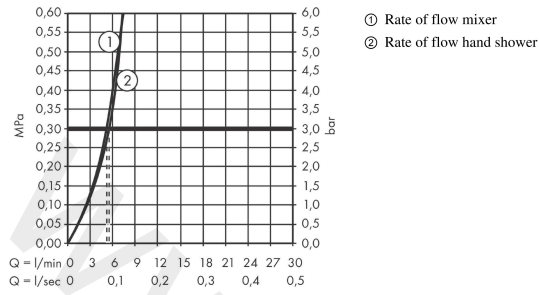

Finoris

Single lever basin mixer 260 with bidette hand shower and shower hose 160 cm

Finish: **Chrome** Article Number: **76220000**

Flowchart

www.divapor.com

Finoris

Single lever basin mixer 260 with bidette hand shower and shower hose 160 cm

Finish: **Chrome** Article Number: **76220000**

Exploded Drawing

Year of production: >10/21

Finoris**Single lever basin mixer 260 with bidette hand shower and shower hose 160 cm**Finish: **Chrome** Article Number: **76220000****Spare part list**