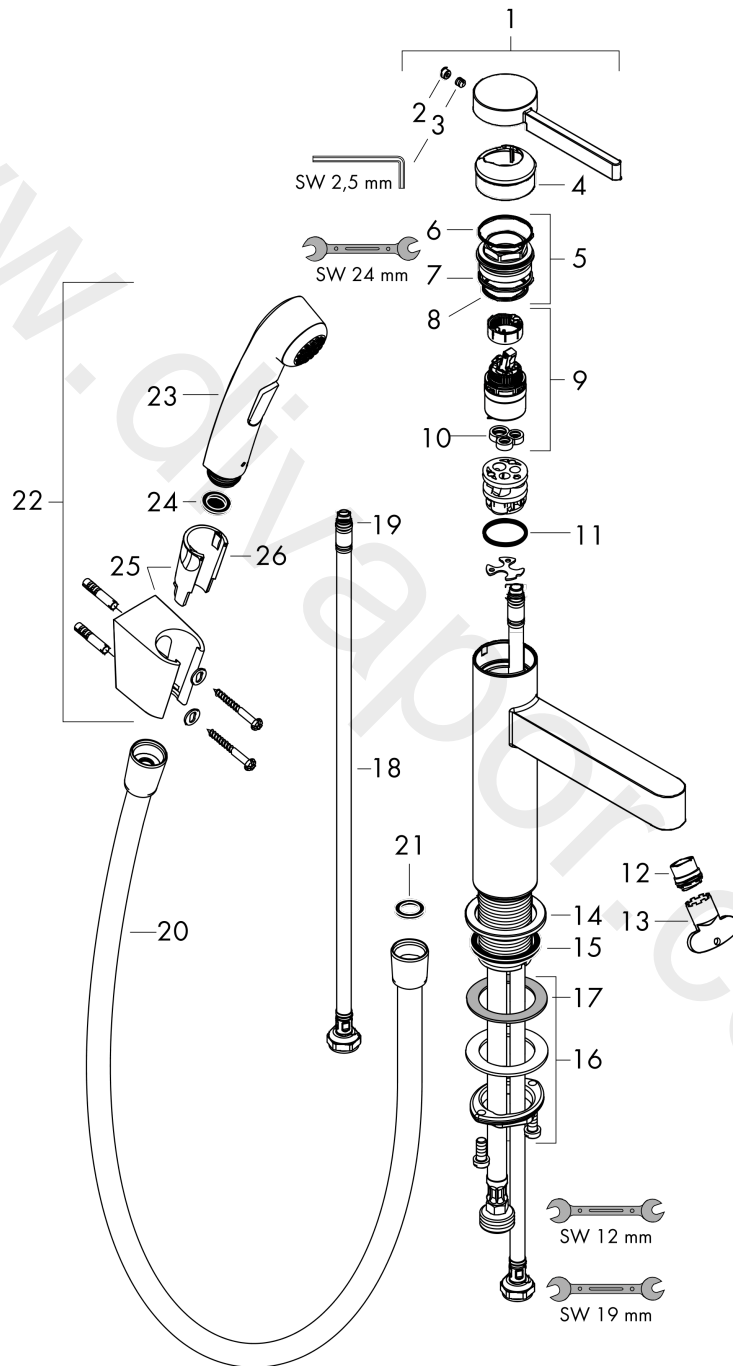

Finoris

Single lever basin mixer 260 with bidette hand shower and shower hose 160 cm

Finish: **Chrome** Article Number: **76220000**

Flowchart

www.divapor.com

Finoris

Single lever basin mixer 260 with bidette hand shower and shower hose 160 cm

Finish: **Chrome** Article Number: **76220000**

Exploded Drawing

Year of production: >10/21

Finoris**Single lever basin mixer 260 with bidette hand shower and shower hose 160 cm**Finish: **Chrome** Article Number: **76220000****Spare part list**

Year of production: >10/21

Pos.	Description	Article Number	Price	PU
1	handle	94266000	£ 64,00	1
2	screw cover	93735460	£ 9,00	1
3	hollow set screw M5x5	98446000	£ 3,30	1
4	flange	93737000	£ 43,00	1
5	nut	92926000	£ 16,10	1
6	O-ring 30x1,5	98433000	£ 3,30	1
7	O-ring 29x2	98391000	£ 3,30	1
8	O-ring 25x1,5	98146000	£ 3,30	1
9	cartridge, assy	93760000	£ 96,00	1
10	seal	93383000	£ 13,30	1
11	O-ring 23x2	98398000	£ 3,30	1
12	spray former	93973000	£ 25,00	1
13	special tool	98987000	£ 9,00	1
14	escutcheon	94265000	£ 20,50	1
15	flat seal	98749000	£ 6,10	1
16	fixing set (Ø 32)	13961000	£ 25,00	1
17	lever collar	97548000	£ 3,30	1
18	connection hose	94267000	£ 43,00	1
19	O-ring 6,6x1,6	93019000	£ 3,30	1
20	shower hose Isiflex'B 1,60 m	28276000	£ 38,00	1
21	seal	98058000	£ 3,30	1
22	handshower	96907000	£ 84,00	1
23	-	28338000	-	1
24	filter packing	94246000	£ 3,30	1
25	shower holder	28331000	£ 43,00	1
26	guide	98918000	£ 3,30	1