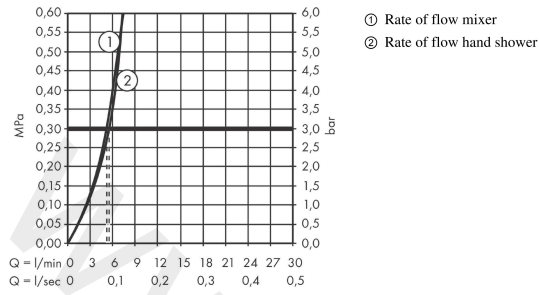

Finoris

Single lever basin mixer 110 with bidette hand shower and shower hose 160 cm

Finish: **Matt Black** Article Number: **76210670**

FJ

Flowchart

Finoris

Single lever basin mixer 110 with bidette hand shower and shower hose 160 cm

Finish: **Matt Black** Article Number: **76210670**

F1

Exploded Drawing

Year of production: >10/21

Finoris

Single lever basin mixer 110 with bidette hand shower and shower hose 160 cm

Finish: **Matt Black** Article Number: **76210670**