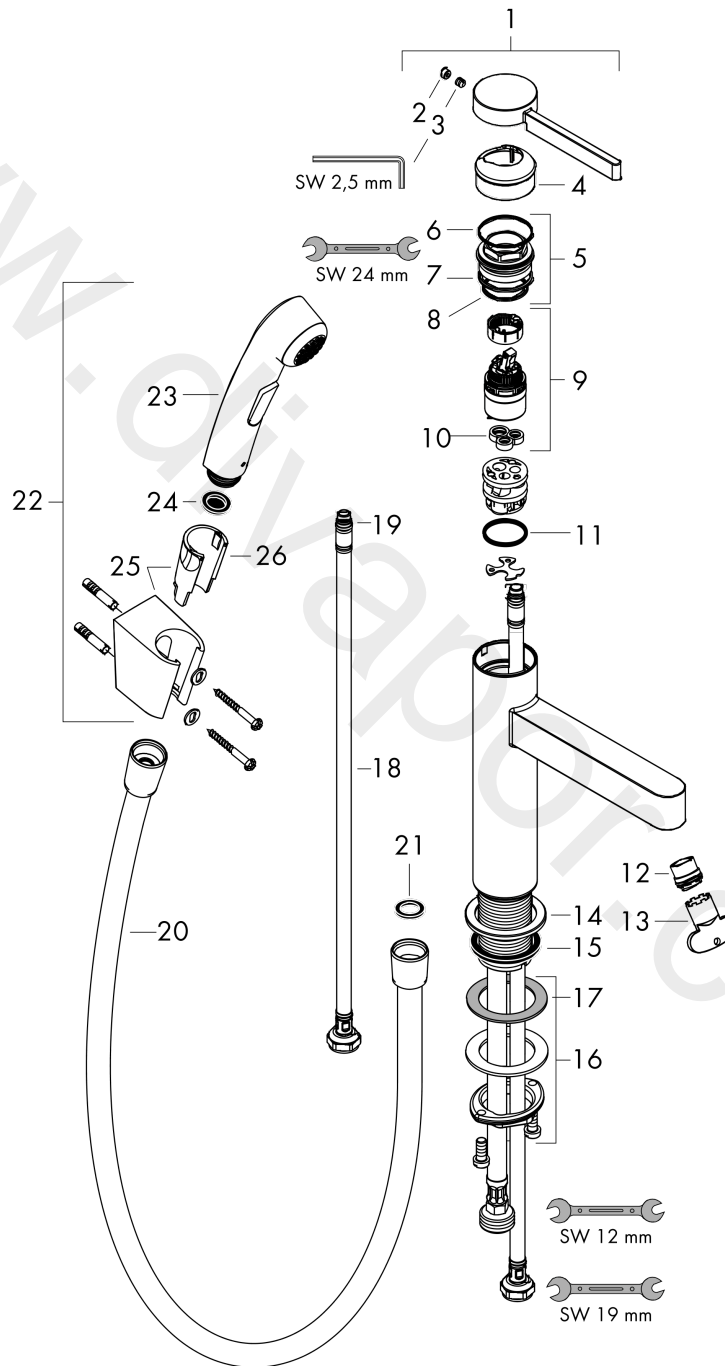

Finoris

Single lever basin mixer 110 with bidette hand shower and shower hose 160 cm

Finish: **Matt Black** Article Number: **76210670**

FJ

Flowchart

Finoris

Single lever basin mixer 110 with bidette hand shower and shower hose 160 cm

Finish: **Matt Black** Article Number: **76210670**

F1

Exploded Drawing

Year of production: >10/21

Finoris

Single lever basin mixer 110 with bidette hand shower and shower hose 160 cm

Finish: **Matt Black** Article Number: **76210670**

FJ

Spare part list

Year of production: >10/21

| Pos. | Description | Article Number | Price | PU |
|------|-------------------------------------|----------------|---------|----|
| 1 | handle | 94266670 | £ 96,00 | 1 |
| 2 | screw cover | 93735610 | £ 9,00 | 1 |
| 3 | hollow set screw M5x5 | 98446000 | £ 3,30 | 1 |
| 4 | flange | 93737000 | £ 43,00 | 1 |
| 5 | nut | 92926000 | £ 16,10 | 1 |
| 6 | O-ring 30x1,5 | 98433000 | £ 3,30 | 1 |
| 7 | O-ring 29x2 | 98391000 | £ 3,30 | 1 |
| 8 | O-ring 25x1,5 | 98146000 | £ 3,30 | 1 |
| 9 | cartridge, assy | 93760000 | £ 96,00 | 1 |
| 10 | seal | 93383000 | £ 13,30 | 1 |
| 11 | O-ring 23x2 | 98398000 | £ 3,30 | 1 |
| 12 | spray former | 93973000 | £ 25,00 | 1 |
| 13 | special tool | 98987000 | £ 9,00 | 1 |
| 14 | escutcheon | 94265670 | £ 33,00 | 1 |
| 15 | flat seal | 98749000 | £ 6,10 | 1 |
| 16 | fixing set (Ø 32) | 13961000 | £ 25,00 | 1 |
| 17 | lever collar | 97548000 | £ 3,30 | 1 |
| 18 | connection hose 600 mm M8x0,75 G3/8 | 96556000 | £ 25,00 | 1 |
| 19 | O-ring 6,6x1,6 | 93019000 | £ 3,30 | 1 |
| 20 | shower hose Isiflex'B 1,60 m | 28276670 | £ 53,16 | 1 |
| 21 | seal | 98058000 | £ 3,30 | 1 |
| 22 | handshower | 96907670 | - | 1 |
| 23 | - | 28338000 | - | 1 |
| 24 | filter packing | 94246000 | £ 3,30 | 1 |
| 25 | shower holder | 28331000 | £ 43,00 | 1 |
| 26 | guide | 98918000 | £ 3,30 | 1 |