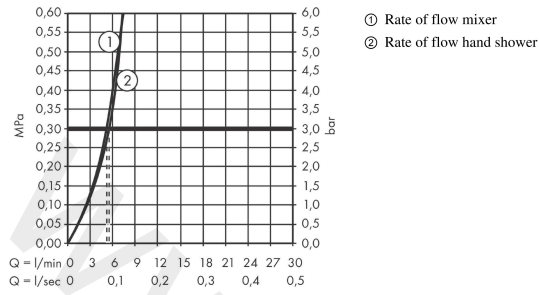

Finoris

Single lever basin mixer 110 with bidette hand shower and shower hose 160 cm

Finish: **Chrome** Article Number: **76210000**

Flowchart

Finoris

Single lever basin mixer 110 with bidette hand shower and shower hose 160 cm

Finish: **Chrome** Article Number: **76210000**

Spare part list

Year of production: >10/21

Pos.	Description	Article Number	Price	PU
1	handle	94266000	£ 64,00	1
2	screw cover	93735460	£ 9,00	1
3	hollow set screw M5x5	98446000	£ 3,30	1
4	flange	93737000	£ 43,00	1
5	nut	92926000	£ 16,10	1
6	O-ring 30x1,5	98433000	£ 3,30	1
7	O-ring 29x2	98391000	£ 3,30	1
8	O-ring 25x1,5	98146000	£ 3,30	1
9	cartridge, assy	93760000	£ 96,00	1
10	seal	93383000	£ 13,30	1
11	O-ring 23x2	98398000	£ 3,30	1
12	spray former	93973000	£ 25,00	1
13	special tool	98987000	£ 9,00	1
14	escutcheon	94265000	£ 20,50	1
15	flat seal	98749000	£ 6,10	1
16	fixing set (Ø 32)	13961000	£ 25,00	1
17	lever collar	97548000	£ 3,30	1
18	connection hose 600 mm M8x0,75 G3/8	96556000	£ 25,00	1
19	O-ring 6,6x1,6	93019000	£ 3,30	1
20	shower hose Isiflex'B 1,60 m	28276000	£ 38,00	1
21	seal	98058000	£ 3,30	1
22	handshower	96907000	£ 84,00	1
23	-	28338000	-	1
24	filter packing	94246000	£ 3,30	1
25	shower holder	28331000	£ 43,00	1
26	guide	98918000	£ 3,30	1