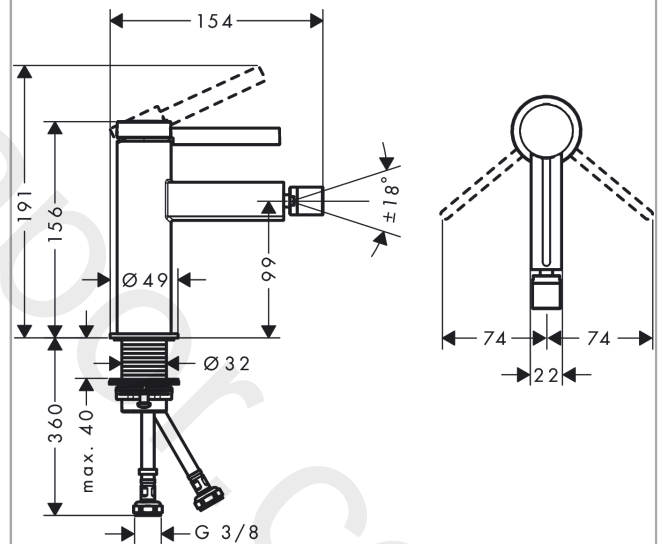

Finoris

Single lever bidet mixer with push-open waste set

Finish: **Matt Black** Article Number: **76200670**

Description

product features

- consists of: single lever bidet mixer, waste set
- projection: 129 mm
- spout height: 99 mm
- ball-pivot joint
- spray type: laminar spray
- maximum flow rate at 3 bar: 7,5 l/min
- ceramic cartridge
- suitable for continuous flow water heaters
- push-open waste set G 1/4
- material waste set: metal
- connection type: G 3/8 connections
- connection dimension: DN15

Article Details

Price excl. VAT

361,70 £

Design awards

reddot winner 2021

Product image

Scale drawing

Flowchart

Finoris
Single lever bidet mixer with push-open waste set
 Finish: **Matt Black** Article Number: **76200670**

Exploded Drawing

Year of production: >06/21

Finoris**Single lever bidet mixer with push-open waste set**Finish: **Matt Black** Article Number: **76200670****Spare part list**

Year of production: >06/21

Pos.	Description	Article Number	Price	PU
1	handle	94266670	£ 96,00	1
2	screw cover	93735460	£ 9,00	1
3	hollow set screw M5x5	98446000	£ 3,30	1
4	flange	93737670	£ 64,00	1
5	nut	92926000	£ 16,10	1
6	O-ring 30x1,5	98433000	£ 3,30	1
7	O-ring 29x2	98391000	£ 3,30	1
8	O-ring 25x1,5	98146000	£ 3,30	1
9	cartridge, assy	93760000	£ 96,00	1
10	seal	93383000	£ 13,30	1
11	adapter for cartridge	98866000	£ 35,00	1
12	ball joint	97362670	£ 64,00	1
13	aerator laminar M16x1 (7 l/min)	97360670	£ 64,00	1
14	escutcheon	94265670	£ 33,00	1
15	flat seal	98749000	£ 6,10	1
16	fixing set (Ø 32)	13961000	£ 25,00	1
17	lever collar	97548000	£ 3,30	1
18	connection hose 450 mm M8x0,75 G3/8	97206000	£ 35,00	1
19	O-ring 6,6x1,6	93019000	£ 3,30	1
a	push-open waste set	50100670	£ 109,20	1
b	fixation extension 35 mm	13898000	£ 79,00	1