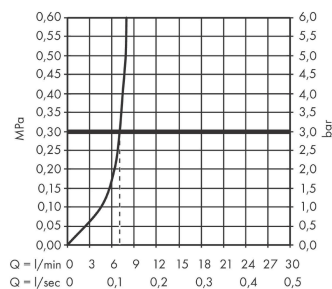

Finoris

Single lever bidet mixer with push-open waste set

Finish: **Matt Black** Article Number: **76200670**

Description

product features

- consists of: single lever bidet mixer, waste set
- projection: 129 mm
- spout height: 99 mm
- ball-pivot joint
- spray type: laminar spray
- maximum flow rate at 3 bar: 7,5 l/min
- ceramic cartridge
- suitable for continuous flow water heaters
- push-open waste set G 1/4
- material waste set: metal
- connection type: G 3/8 connections
- connection dimension: DN15

Article Details

Price excl. VAT

361,70 £

Design awards

reddot winner 2021

Product image

Scale drawing

Flowchart

Year of production: >06/21

Pos.	Description	Article Number	Price	PU
1	handle	94266670	£ 96,00	1
2	screw cover	93735460	£ 9,00	1
3	hollow set screw M5x5	98446000	£ 3,30	1
4	flange	93737670	£ 64,00	1
5	nut	92926000	£ 16,10	1
6	O-ring 30x1,5	98433000	£ 3,30	1
7	O-ring 29x2	98391000	£ 3,30	1
8	O-ring 25x1,5	98146000	£ 3,30	1
9	cartridge, assy	93760000	£ 96,00	1
10	seal	93383000	£ 13,30	1
11	adapter for cartridge	98866000	£ 35,00	1
12	ball joint	97362670	£ 64,00	1
13	aerator laminar M16x1 (7 l/min)	97360670	£ 64,00	1
14	escutcheon	94265670	£ 33,00	1
15	flat seal	98749000	£ 6,10	1
16	fixing set (Ø 32)	13961000	£ 25,00	1
17	lever collar	97548000	£ 3,30	1
18	connection hose 450 mm M8x0,75 G3/8	97206000	£ 35,00	1
19	O-ring 6,6x1,6	93019000	£ 3,30	1
a	push-open waste set	50100670	£ 109,20	1
b	fixation extension 35 mm	13898000	£ 79,00	1