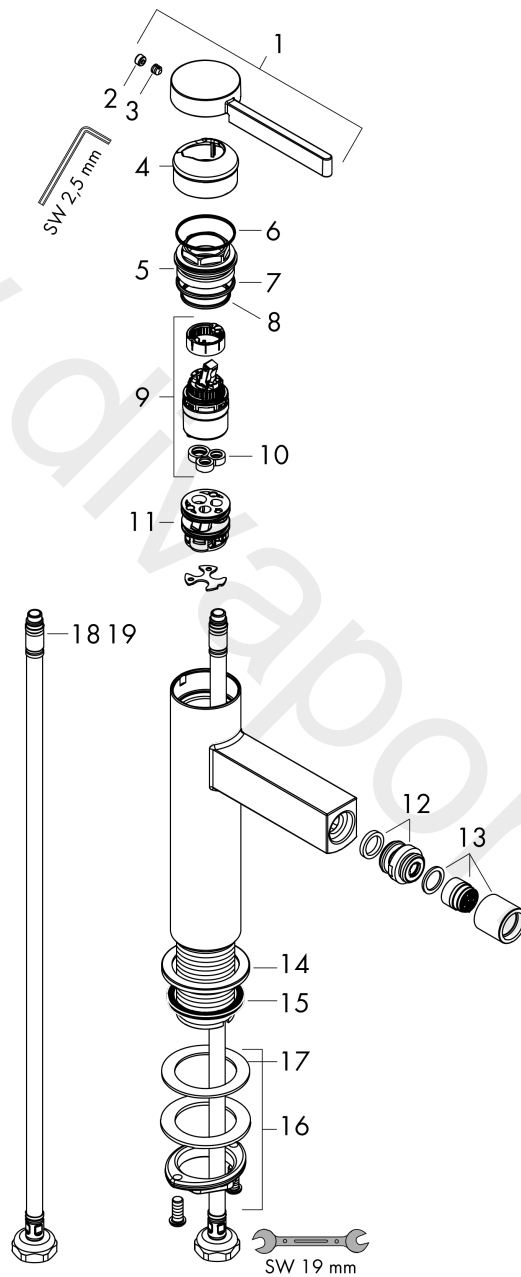

Finoris

Single lever bidet mixer with push-open waste set

Finish: **Matt Black** Article Number: **76200670**

Description

product features

- consists of: single lever bidet mixer, waste set
- projection: 129 mm
- spout height: 99 mm
- ball-pivot joint
- spray type: laminar spray
- maximum flow rate at 3 bar: 7,5 l/min
- ceramic cartridge
- suitable for continuous flow water heaters
- push-open waste set G 1/4
- material waste set: metal
- connection type: G 3/8 connections
- connection dimension: DN15

Article Details

Price excl. VAT

361,70 £

Design awards

reddot winner 2021

Product image

Scale drawing

Flowchart

Finoris
Single lever bidet mixer with push-open waste set
 Finish: **Matt Black** Article Number: **76200670**

Exploded Drawing

Year of production: >06/21

Finoris**Single lever bidet mixer with push-open waste set**Finish: **Matt Black** Article Number: **76200670****Spare part list**

Year of production: >06/21

Pos.	Description	Article Number	Price	PU
1	handle	94266670	£ 96,00	1
2	screw cover	93735460	£ 9,00	1
3	hollow set screw M5x5	98446000	£ 3,30	1
4	flange	93737670	£ 64,00	1
5	nut	92926000	£ 16,10	1
6	O-ring 30x1,5	98433000	£ 3,30	1
7	O-ring 29x2	98391000	£ 3,30	1
8	O-ring 25x1,5	98146000	£ 3,30	1
9	cartridge, assy	93760000	£ 96,00	1
10	seal	93383000	£ 13,30	1
11	adapter for cartridge	98866000	£ 35,00	1
12	ball joint	97362670	£ 64,00	1
13	aerator laminar M16x1 (7 l/min)	97360670	£ 64,00	1
14	escutcheon	94265670	£ 33,00	1
15	flat seal	98749000	£ 6,10	1
16	fixing set (Ø 32)	13961000	£ 25,00	1
17	lever collar	97548000	£ 3,30	1
18	connection hose 450 mm M8x0,75 G3/8	97206000	£ 35,00	1
19	O-ring 6,6x1,6	93019000	£ 3,30	1
a	push-open waste set	50100670	£ 109,20	1
b	fixation extension 35 mm	13898000	£ 79,00	1