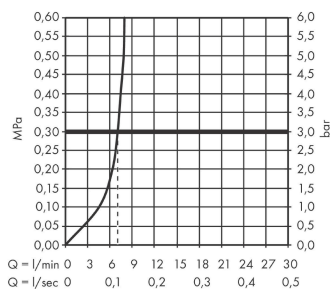

Finoris

Single lever bidet mixer with push-open waste set

Finish: **Chrome** Article Number: **76200000**

Description

product features

- consists of: single lever bidet mixer, waste set
- projection: 129 mm
- spout height: 99 mm
- ball-pivot joint
- spray type: laminar spray
- maximum flow rate at 3 bar: 7,5 l/min
- ceramic cartridge
- suitable for continuous flow water heaters
- push-open waste set G 1/4
- material waste set: metal
- connection type: G 3/8 connections
- connection dimension: DN15

Article Details

Price excl. VAT

258,33 £

Design awards

reddot winner 2021

Product image

Scale drawing

Flowchart