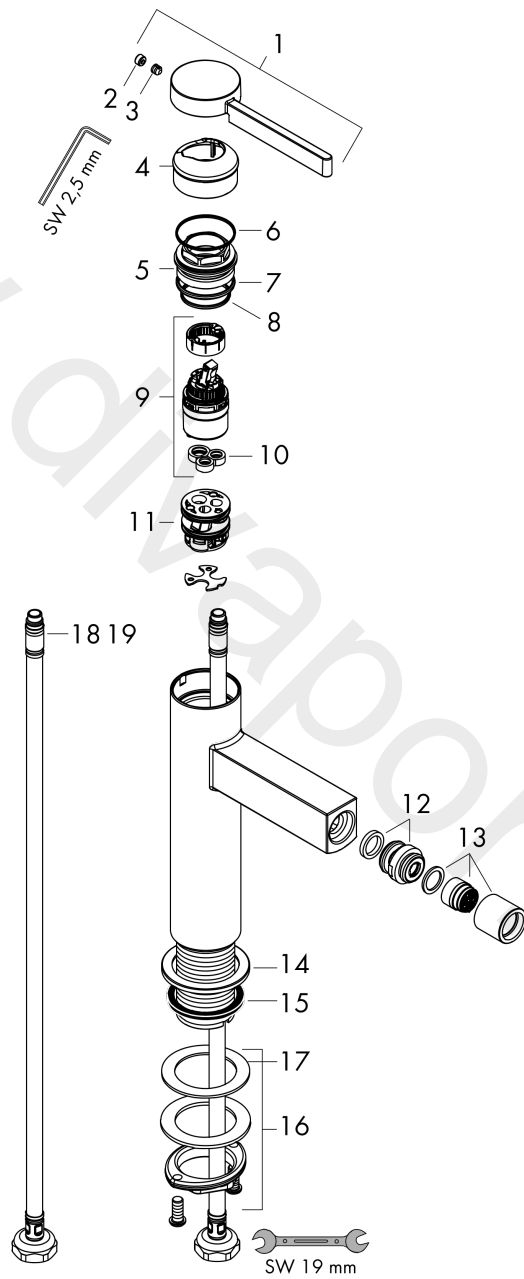

##### product features

- consists of: single lever bidet mixer, waste set
- projection: 129 mm
- spout height: 99 mm
- ball-pivot joint
- spray type: laminar spray
- maximum flow rate at 3 bar: 7,5 l/min
- ceramic cartridge
- suitable for continuous flow water heaters
- push-open waste set G 1/4
- material waste set: metal
- connection type: G 3/8 connections
- connection dimension: DN15

#### Scale drawing

#### Flowchart

**Finoris**  
**Single lever bidet mixer with push-open waste set**  
 Finish: **Chrome** Article Number: **76200000**

**Exploded Drawing**

Year of production: >06/21

**Finoris****Single lever bidet mixer with push-open waste set**Finish: **Chrome** Article Number: **76200000****Spare part list**

Year of production: &gt;06/21

Pos.	Description	Article Number	Price	PU
1	handle	94266000	£ 64,00	1
2	screw cover	93735460	£ 9,00	1
3	hollow set screw M5x5	98446000	£ 3,30	1
4	flange	93737000	£ 43,00	1
5	nut	92926000	£ 16,10	1
6	O-ring 30x1,5	98433000	£ 3,30	1
7	O-ring 29x2	98391000	£ 3,30	1
8	O-ring 25x1,5	98146000	£ 3,30	1
9	cartridge, assy	93760000	£ 96,00	1
10	seal	93383000	£ 13,30	1
11	adapter for cartridge	98866000	£ 35,00	1
12	ball joint	97362000	£ 43,00	1
13	aerator laminar M16x1 (7 l/min)	97360000	£ 43,00	1
14	escutcheon	94265000	£ 20,50	1
15	flat seal	98749000	£ 6,10	1
16	fixing set (Ø 32)	13961000	£ 25,00	1
17	lever collar	97548000	£ 3,30	1
18	connection hose 450 mm M8x0,75 G3/8	97206000	£ 35,00	1
19	O-ring 6,6x1,6	93019000	£ 3,30	1
a	push-open waste set	50100000	£ 78,00	1
b	fixation extension 35 mm	13898000	£ 79,00	1