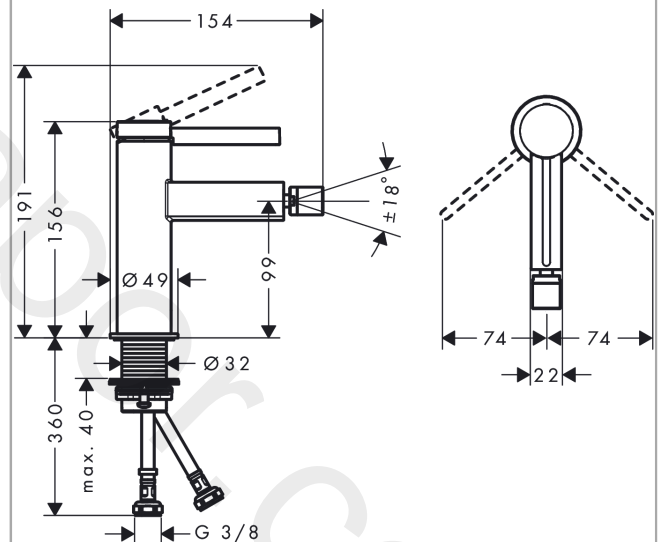

##### product features

- consists of: single lever bidet mixer, waste set
- projection: 129 mm
- spout height: 99 mm
- ball-pivot joint
- spray type: laminar spray
- maximum flow rate at 3 bar: 7,5 l/min
- ceramic cartridge
- suitable for continuous flow water heaters
- push-open waste set G 1/4
- material waste set: metal
- connection type: G 3/8 connections
- connection dimension: DN15

#### Product image

#### Scale drawing

Year of production: &gt;06/21

Pos.	Description	Article Number	Price	PU
1	handle	94266000	£ 64,00	1
2	screw cover	93735460	£ 9,00	1
3	hollow set screw M5x5	98446000	£ 3,30	1
4	flange	93737000	£ 43,00	1
5	nut	92926000	£ 16,10	1
6	O-ring 30x1,5	98433000	£ 3,30	1
7	O-ring 29x2	98391000	£ 3,30	1
8	O-ring 25x1,5	98146000	£ 3,30	1
9	cartridge, assy	93760000	£ 96,00	1
10	seal	93383000	£ 13,30	1
11	adapter for cartridge	98866000	£ 35,00	1
12	ball joint	97362000	£ 43,00	1
13	aerator laminar M16x1 (7 l/min)	97360000	£ 43,00	1
14	escutcheon	94265000	£ 20,50	1
15	flat seal	98749000	£ 6,10	1
16	fixing set (Ø 32)	13961000	£ 25,00	1
17	lever collar	97548000	£ 3,30	1
18	connection hose 450 mm M8x0,75 G3/8	97206000	£ 35,00	1
19	O-ring 6,6x1,6	93019000	£ 3,30	1
a	push-open waste set	50100000	£ 78,00	1
b	fixation extension 35 mm	13898000	£ 79,00	1