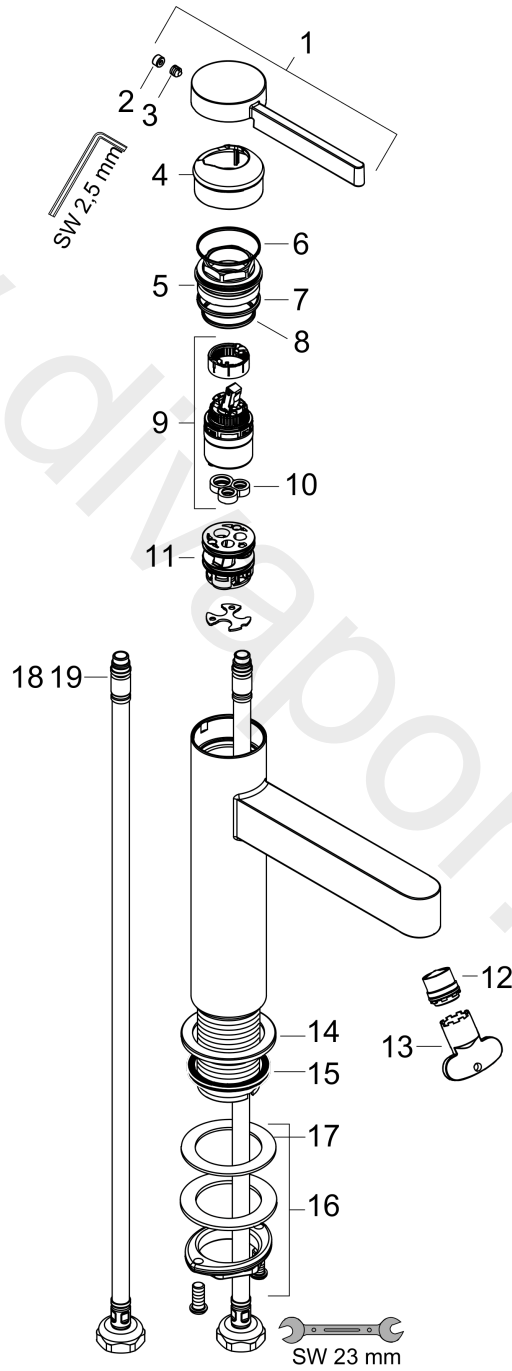

Finoris

Single lever basin mixer 260 for wash bowls without waste set

Finish: **Matt White** Article Number: **76070703**

Description

product features

- ComfortZone 260
- projection: 208 mm
- spout height: 264 mm
- handle variant: lever handle
- spray type: laminar spray
- ceramic cartridge
- temperature limitation adjustable
- suitable for continuous flow water heaters
- connection type: G 1/2 connections
- connection dimension: DN15

Technology

Design awards

reddot winner 2021

Product image

Scale drawing

Flowchart

Finoris
Single lever basin mixer 260 for wash bowls without waste set
 Finish: **Matt White** Article Number: **76070703**

Exploded Drawing

Year of production: >08/21

Finoris**Single lever basin mixer 260 for wash bowls without waste set**Finish: **Matt White** Article Number: **76070703****Spare part list**

Year of production: >08/21

Pos.	Description	Article Number	Price	PU
1	handle	94266700	£ 96,00	1
2	hollow set screw M5x5	98446000	£ 3,30	1
3	screw cover	93735700	£ 9,00	1
4	flange	93737700	£ 64,00	1
5	nut	92926000	£ 16,10	1
6	O-ring 30x1,5	98433000	£ 3,30	1
7	O-ring 29x2	98391000	£ 3,30	1
8	O-ring 25x1,5	98146000	£ 3,30	1
9	cartridge, assy	93760000	£ 96,00	1
10	seal	93383000	£ 13,30	1
11	adapter for cartridge	98866000	£ 35,00	1
12	spray former	93973000	£ 25,00	1
13	special tool	98987000	£ 9,00	1
14	escutcheon	94265700	£ 33,00	1
15	flat seal	98749000	£ 6,10	1
16	fixing set (Ø 32)	13961000	£ 25,00	1
17	lever collar	97548000	£ 3,30	1
18	connection hose 900 mm M8x0,75 G½	97489000	£ 35,00	1
19	O-ring 7x1,5	98422000	£ 3,30	1
a	push-open waste set	50100700	£ 109,20	1
b	fixation extension 35 mm	13898000	£ 79,00	1