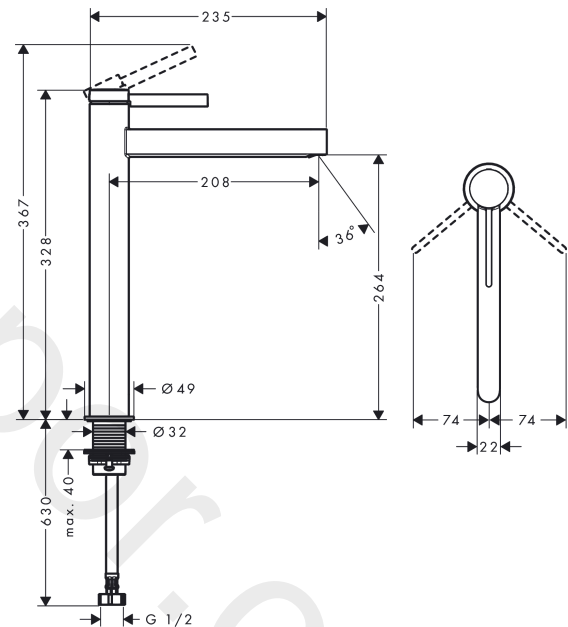

Finoris

Single lever basin mixer 260 for wash bowls without waste set

Finish: **Matt White** Article Number: **76070703**

Description

product features

- ComfortZone 260
- projection: 208 mm
- spout height: 264 mm
- handle variant: lever handle
- spray type: laminar spray
- ceramic cartridge
- temperature limitation adjustable
- suitable for continuous flow water heaters
- connection type: G 1/2 connections
- connection dimension: DN15

Technology

Design awards

reddot winner 2021

Product image

Scale drawing

Flowchart

Finoris
Single lever basin mixer 260 for wash bowls without waste set
 Finish: **Matt White** Article Number: **76070703**

Exploded Drawing

Year of production: >08/21

Finoris**Single lever basin mixer 260 for wash bowls without waste set**Finish: **Matt White** Article Number: **76070703****Spare part list**

Year of production: >08/21

Pos.	Description	Article Number	Price	PU
1	handle	94266700	£ 96,00	1
2	hollow set screw M5x5	98446000	£ 3,30	1
3	screw cover	93735700	£ 9,00	1
4	flange	93737700	£ 64,00	1
5	nut	92926000	£ 16,10	1
6	O-ring 30x1,5	98433000	£ 3,30	1
7	O-ring 29x2	98391000	£ 3,30	1
8	O-ring 25x1,5	98146000	£ 3,30	1
9	cartridge, assy	93760000	£ 96,00	1
10	seal	93383000	£ 13,30	1
11	adapter for cartridge	98866000	£ 35,00	1
12	spray former	93973000	£ 25,00	1
13	special tool	98987000	£ 9,00	1
14	escutcheon	94265700	£ 33,00	1
15	flat seal	98749000	£ 6,10	1
16	fixing set (Ø 32)	13961000	£ 25,00	1
17	lever collar	97548000	£ 3,30	1
18	connection hose 900 mm M8x0,75 G½	97489000	£ 35,00	1
19	O-ring 7x1,5	98422000	£ 3,30	1
a	push-open waste set	50100700	£ 109,20	1
b	fixation extension 35 mm	13898000	£ 79,00	1