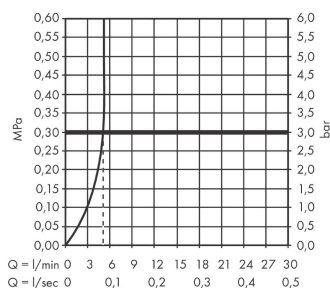

Finoris

Single lever basin mixer 260 for wash bowls without waste set

Finish: **Matt White** Article Number: **76070703**

Description

product features

- ComfortZone 260
- projection: 208 mm
- spout height: 264 mm
- handle variant: lever handle
- spray type: laminar spray
- ceramic cartridge
- temperature limitation adjustable
- suitable for continuous flow water heaters
- connection type: G 1/2 connections
- connection dimension: DN15

Technology

Design awards

reddot winner 2021

Product image

Scale drawing

Flowchart

Finoris
Single lever basin mixer 260 for wash bowls without waste set
 Finish: **Matt White** Article Number: **76070703**

Exploded Drawing