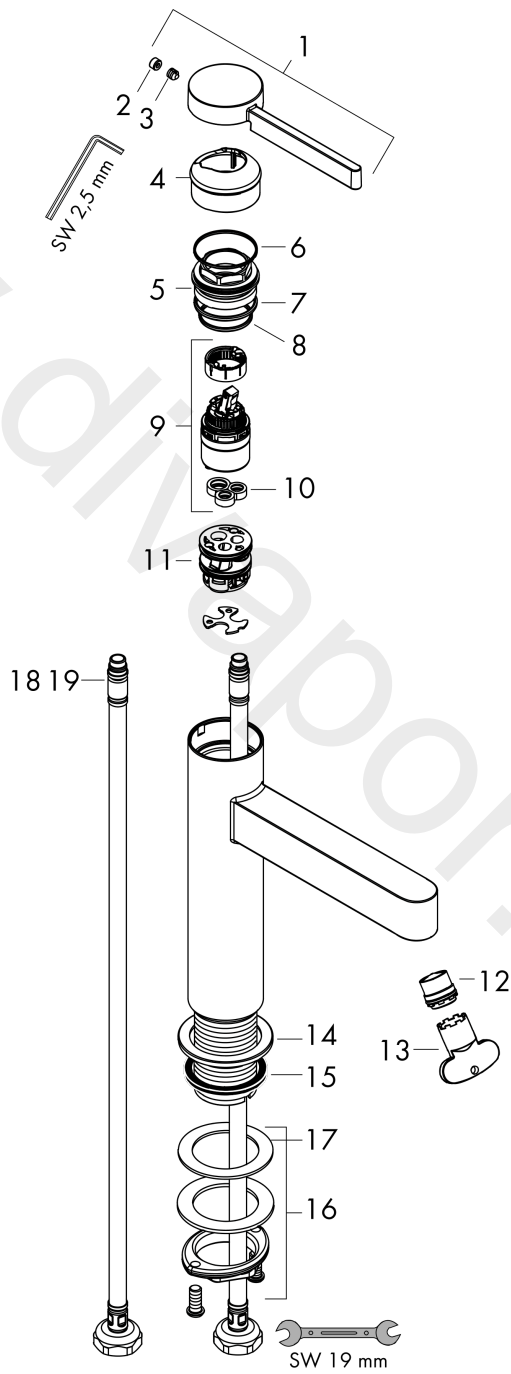

Finoris

Single lever basin mixer 260 for wash bowls with push-open waste set

Finish: **Matt White** Article Number: **76070700**

Description

product features

- consists of: single lever basin mixer, waste set
- ComfortZone 260
- projection: 208 mm
- spout height: 264 mm
- handle variant: lever handle
- spray type: laminar spray
- maximum flow rate at 3 bar: 5 l/min
- ceramic cartridge
- temperature limitation adjustable
- suitable for continuous flow water heaters
- push-open waste set G 1¼
- material waste set: metal
- connection type: G ¾ connections
- connection dimension: DN15
- EU taxonomy: max. 6 l/min - Substantial Contribution (SC) possible

Finoris

Single lever basin mixer 260 for wash bowls with push-open waste set

Finish: **Matt White** Article Number: **76070700**

Flowchart

www.divapor.com

Finoris
Single lever basin mixer 260 for wash bowls with push-open waste set
 Finish: **Matt White** Article Number: **76070700**

Exploded Drawing

Year of production: >06/21

Finoris**Single lever basin mixer 260 for wash bowls with push-open waste set**Finish: **Matt White** Article Number: **76070700****Spare part list**

Year of production: >06/21

Pos.	Description	Article Number	Price	PU
1	handle	94266700	£ 96,00	1
2	screw cover	93735460	£ 9,00	1
3	hollow set screw M5x5	98446000	£ 3,30	1
4	flange	93737700	£ 64,00	1
5	nut	92926000	£ 16,10	1
6	O-ring 30x1,5	98433000	£ 3,30	1
7	O-ring 29x2	98391000	£ 3,30	1
8	O-ring 25x1,5	98146000	£ 3,30	1
9	cartridge, assy	93760000	£ 96,00	1
10	seal	93383000	£ 13,30	1
11	adapter for cartridge	98866000	£ 35,00	1
12	spray former	93973000	£ 25,00	1
13	special tool	98987000	£ 9,00	1
14	escutcheon	94265700	£ 33,00	1
15	flat seal	98749000	£ 6,10	1
16	fixing set (Ø 32)	13961000	£ 25,00	1
17	lever collar	97548000	£ 3,30	1
18	connection hose	94267000	£ 43,00	1
19	O-ring 6,6x1,6	93019000	£ 3,30	1
a	push-open waste set	50100700	£ 109,20	1
b	fixation extension 35 mm	13898000	£ 79,00	1