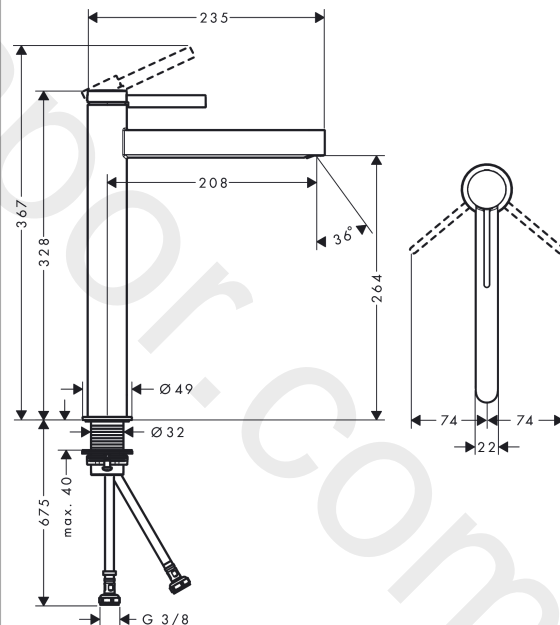

Finoris

Single lever basin mixer 260 for wash bowls with push-open waste set

Finish: **Matt White** Article Number: **76070700**

Description

product features

- consists of: single lever basin mixer, waste set
- ComfortZone 260
- projection: 208 mm
- spout height: 264 mm
- handle variant: lever handle
- spray type: laminar spray
- maximum flow rate at 3 bar: 5 l/min
- ceramic cartridge
- temperature limitation adjustable
- suitable for continuous flow water heaters
- push-open waste set G 1¼
- material waste set: metal
- connection type: G ¾ connections
- connection dimension: DN15
- EU taxonomy: max. 6 l/min - Substantial Contribution (SC) possible

Finoris

Single lever basin mixer 260 for wash bowls with push-open waste set

Finish: **Matt White** Article Number: **76070700**

Flowchart

www.divapor.com

Finoris
Single lever basin mixer 260 for wash bowls with push-open waste set
 Finish: **Matt White** Article Number: **76070700**

Exploded Drawing

Year of production: >06/21

Finoris**Single lever basin mixer 260 for wash bowls with push-open waste set**Finish: **Matt White** Article Number: **76070700****Spare part list**

Year of production: >06/21

Pos.	Description	Article Number	Price	PU
1	handle	94266700	£ 96,00	1
2	screw cover	93735460	£ 9,00	1
3	hollow set screw M5x5	98446000	£ 3,30	1
4	flange	93737700	£ 64,00	1
5	nut	92926000	£ 16,10	1
6	O-ring 30x1,5	98433000	£ 3,30	1
7	O-ring 29x2	98391000	£ 3,30	1
8	O-ring 25x1,5	98146000	£ 3,30	1
9	cartridge, assy	93760000	£ 96,00	1
10	seal	93383000	£ 13,30	1
11	adapter for cartridge	98866000	£ 35,00	1
12	spray former	93973000	£ 25,00	1
13	special tool	98987000	£ 9,00	1
14	escutcheon	94265700	£ 33,00	1
15	flat seal	98749000	£ 6,10	1
16	fixing set (Ø 32)	13961000	£ 25,00	1
17	lever collar	97548000	£ 3,30	1
18	connection hose	94267000	£ 43,00	1
19	O-ring 6,6x1,6	93019000	£ 3,30	1
a	push-open waste set	50100700	£ 109,20	1
b	fixation extension 35 mm	13898000	£ 79,00	1